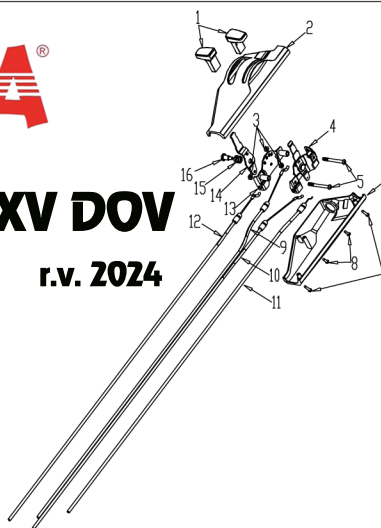

# VeGA 497 SPXV DOV

r.v. 2024

13

14

15

16

MODEL	P48SHLV-BS750
NO.23001014	

No.	ID zboží	Název
<b>A</b>	<b>Part A</b>	
A-1	GR001000000	Armrest foam pipe
A-2	GR002000057	Clutch Lever
A-3	GR004000072	Handle
A-4	GR003000072	Brake Lever
A-5	GR005000000	Rope Guide
A-6	B5026W00000	Flat Washer
A-7	B2008W00000	Nut
A-8	GR006000013	Left Handle
A-9	GR007000013	Right Handle
A-10	B5063B00000	Flat Washer
A-11	B5064B00000	Flat Washer
A-12	B5019W00000	Flat Washer
A-13	B2017W00000	Nut
A-14	GR008000000	Handle gloves
A-15	GR009000000	Armrest gear
A-16	B3034W00000	Screw

No.	ID zboží	Název
<b>B</b>	<b>Part B</b>	
B-1	GR01X000013	Plastic Grip
B-2	GR011000010	handle box upper cover
B-3	B2008W00000	Nut
B-4	GR014000000	Plastic Grip
B-5	B1103W06060	Bolt
B-6	GR015000010	handle box lower cover
B-7	B3032W00000	Screw
B-8	B3034W00000	Screw
B-9	GR39XXN0000	Clutch Cable
B-10	GR39XY60000	Clutch cabel
B-11	GR3S0000000	Cable Sleeve
B-12	GR3A1400000	Cable
B-13	GR017000000	Fixed Plate
B-14	GR018000000	Variable speed Plastic Grip
B-15	G33N1000000	Spring
B-16	G33P0000000	Bolt

No.	ID zboží	Název
<b>C</b>	<b>Part C</b>	
C-1	BS750EXSY00	Engine
C-2	GR019000000	fixing plate
C-3	B3001B00000	Screw
C-4	GR021000000	fixing plate
C-5	BE001W00000	Flat Key
C-6	GR4AWXXN100	blade adapter
C-7	GR026000000	Belt Cover
C-8	B3022W00000	Screw
C-10	B2016W00000	Nut
C-11	GR027000000	Blade friction plate
C-12	GR451000000	Blade
C-13	GR028000000	Blade limit washer

No.	ID zboží	Název
E	Part F	
E-41	GR073000100	Connecting rod
E-42	B30B1W13000	Screw
E-43	B5074W00000	Flat Washer
E-44	B9043B00000	Spring
E-45	B5089W00000	Flat Washer
E-46	B0021W00000	Ball Bearing
E-47	GR49CR00000	Rear wheel drive shaft sleeve
E-48	B9042B00000	Lock Ring
E-49	GR49D000010	Shaft sleeve
E-50	GR49E000000	Dust cover
E-51	GR49FT00000	Shaft sleeve
E-52	GR49CL00000	Shaft sleeve
E-53	GR49FG00000	Shaft sleeve cover
E-54	B30B1W20000	Screw
E-55	B6003B00000	Spring washer
E-56	GR49A000000	plate
E-57	GR49G000000	Shaft sleeve