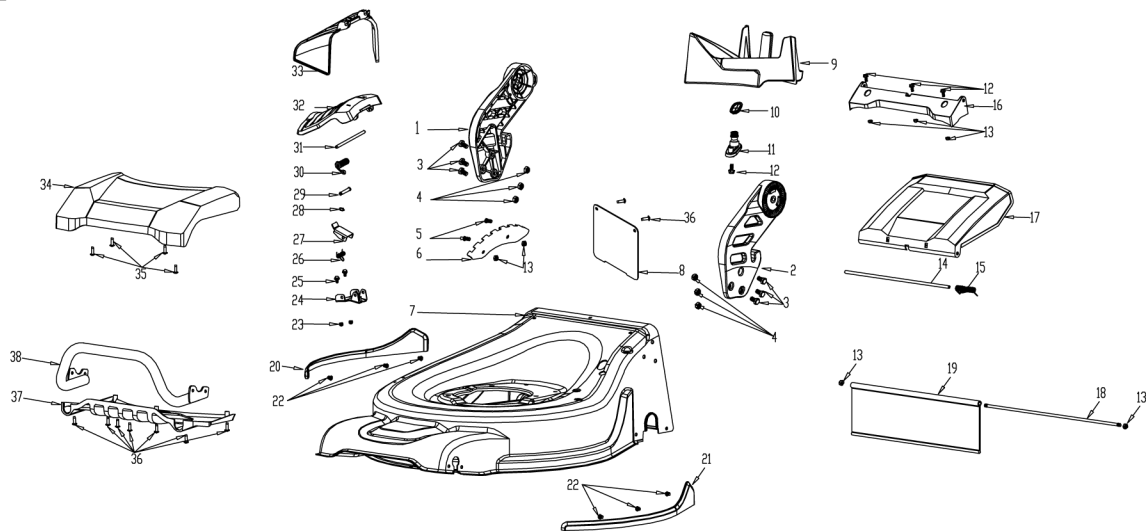

# VeGA 497 SPXV DOV

r.v. 2024

13

14

15

16

MODEL	P48SHLV-BS750
NO.23001014	

No.	ID zboží	Název
<b>A</b>	<b>Part A</b>	
A-1	GR001000000	Armrest foam pipe
A-2	GR002000057	Clutch Lever
A-3	GR004000072	Handle
A-4	GR003000072	Brake Lever
A-5	GR005000000	Rope Guide
A-6	B5026W00000	Flat Washer
A-7	B2008W00000	Nut
A-8	GR006000013	Left Handle
A-9	GR007000013	Right Handle
A-10	B5063B00000	Flat Washer
A-11	B5064B00000	Flat Washer
A-12	B5019W00000	Flat Washer
A-13	B2017W00000	Nut
A-14	GR008000000	Handle gloves
A-15	GR009000000	Armrest gear
A-16	B3034W00000	Screw

No.	ID zboží	Název
<b>B</b>	<b>Part B</b>	
B-1	GR01X000013	Plastic Grip
B-2	GR011000010	handle box upper cover
B-3	B2008W00000	Nut
B-4	GR014000000	Plastic Grip
B-5	B1103W06060	Bolt
B-6	GR015000010	handle box lower cover
B-7	B3032W00000	Screw
B-8	B3034W00000	Screw
B-9	GR39XXN0000	Clutch Cable
B-10	GR39XY60000	Clutch cabel
B-11	GR3S0000000	Cable Sleeve
B-12	GR3A1400000	Cable
B-13	GR017000000	Fixed Plate
B-14	GR018000000	Variable speed Plastic Grip
B-15	G33N1000000	Spring
B-16	G33P0000000	Bolt

No.	ID zboží	Název
<b>C</b>	<b>Part C</b>	
C-1	BS750EXSY00	Engine
C-2	GR019000000	fixing plate
C-3	B3001B00000	Screw
C-4	GR021000000	fixing plate
C-5	BE001W00000	Flat Key
C-6	GR4AWXXN100	blade adapter
C-7	GR026000000	Belt Cover
C-8	B3022W00000	Screw
C-10	B2016W00000	Nut
C-11	GR027000000	Blade friction plate
C-12	GR451000000	Blade
C-13	GR028000000	Blade limit washer

No.	ID zboží	Název
E	Part F	
E-41	GR073000100	Connecting rod
E-42	B30B1W13000	Screw
E-43	B5074W00000	Flat Washer
E-44	B9043B00000	Spring
E-45	B5089W00000	Flat Washer
E-46	B0021W00000	Ball Bearing
E-47	GR49CR00000	Rear wheel drive shaft sleeve
E-48	B9042B00000	Lock Ring
E-49	GR49D000010	Shaft sleeve
E-50	GR49E000000	Dust cover
E-51	GR49FT00000	Shaft sleeve
E-52	GR49CL00000	Shaft sleeve
E-53	GR49FG00000	Shaft sleeve cover
E-54	B30B1W20000	Screw
E-55	B6003B00000	Spring washer
E-56	GR49A000000	plate
E-57	GR49G000000	Shaft sleeve