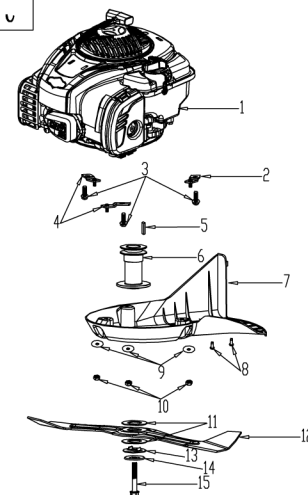

# VeGA 497 SPXV DOV

r.v. 2024

13

14

15

16

MODEL	P48SHLV-BS750
NO.23001014	

No.	ID zboží	Název
<b>A</b>	<b>Part A</b>	
A-1	GR001000000	Armrest foam pipe
A-2	GR002000057	Clutch Lever
A-3	GR004000072	Handle
A-4	GR003000072	Brake Lever
A-5	GR005000000	Rope Guide
A-6	B5026W00000	Flat Washer
A-7	B2008W00000	Nut
A-8	GR006000013	Left Handle
A-9	GR007000013	Right Handle
A-10	B5063B00000	Flat Washer
A-11	B5064B00000	Flat Washer
A-12	B5019W00000	Flat Washer
A-13	B2017W00000	Nut
A-14	GR008000000	Handle gloves
A-15	GR009000000	Armrest gear
A-16	B3034W00000	Screw

No.	ID zboží	Název
<b>B</b>	<b>Part B</b>	
B-1	GR01X000013	Plastic Grip
B-2	GR011000010	handle box upper cover
B-3	B2008W00000	Nut
B-4	GR014000000	Plastic Grip
B-5	B1103W06060	Bolt
B-6	GR015000010	handle box lower cover
B-7	B3032W00000	Screw
B-8	B3034W00000	Screw
B-9	GR39XXN0000	Clutch Cable
B-10	GR39XY60000	Clutch cabel
B-11	GR3S0000000	Cable Sleeve
B-12	GR3A1400000	Cable
B-13	GR017000000	Fixed Plate
B-14	GR018000000	Variable speed Plastic Grip
B-15	G33N1000000	Spring
B-16	G33P0000000	Bolt

No.	ID zboží	Název
<b>C</b>	<b>Part C</b>	
C-1	BS750EXSY00	Engine
C-2	GR019000000	fixing plate
C-3	B3001B00000	Screw
C-4	GR021000000	fixing plate
C-5	BE001W00000	Flat Key
C-6	GR4AWXXN100	blade adapter
C-7	GR026000000	Belt Cover
C-8	B3022W00000	Screw
C-10	B2016W00000	Nut
C-11	GR027000000	Blade friction plate
C-12	GR451000000	Blade
C-13	GR028000000	Blade limit washer

No.	ID zboží	Název
E	Part F	
E-41	GR073000100	Connecting rod
E-42	B30B1W13000	Screw
E-43	B5074W00000	Flat Washer
E-44	B9043B00000	Spring
E-45	B5089W00000	Flat Washer
E-46	B0021W00000	Ball Bearing
E-47	GR49CR00000	Rear wheel drive shaft sleeve
E-48	B9042B00000	Lock Ring
E-49	GR49D000010	Shaft sleeve
E-50	GR49E000000	Dust cover
E-51	GR49FT00000	Shaft sleeve
E-52	GR49CL00000	Shaft sleeve
E-53	GR49FG00000	Shaft sleeve cover
E-54	B30B1W20000	Screw
E-55	B6003B00000	Spring washer
E-56	GR49A000000	plate
E-57	GR49G000000	Shaft sleeve