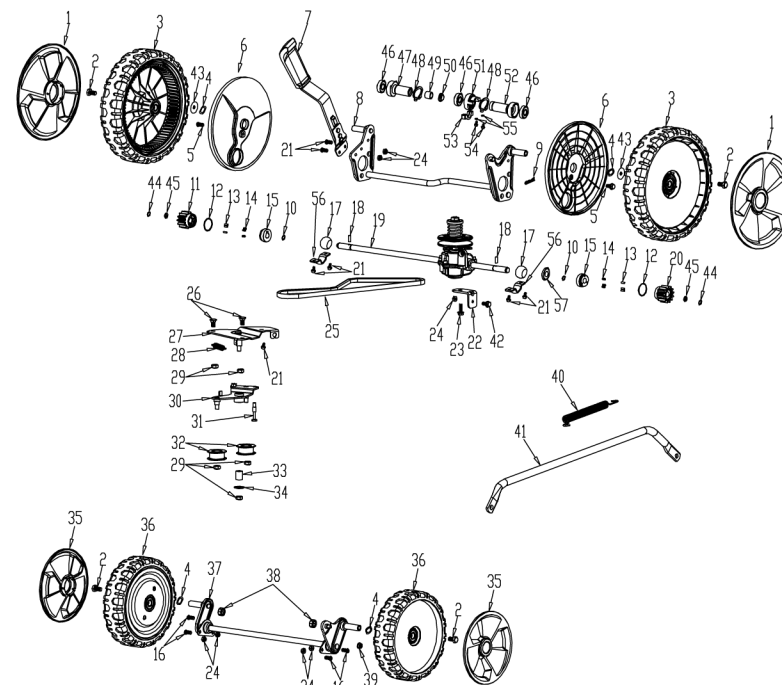

# VeGA 497 SPXV DOV

r.v. 2024

13

14

15

16

MODEL	P48SHLV-BS750
NO.23001014	

No.	ID zboží	Název
<b>A</b>	<b>Part A</b>	
A-1	GR001000000	Armrest foam pipe
A-2	GR002000057	Clutch Lever
A-3	GR004000072	Handle
A-4	GR003000072	Brake Lever
A-5	GR005000000	Rope Guide
A-6	B5026W00000	Flat Washer
A-7	B2008W00000	Nut
A-8	GR006000013	Left Handle
A-9	GR007000013	Right Handle
A-10	B5063B00000	Flat Washer
A-11	B5064B00000	Flat Washer
A-12	B5019W00000	Flat Washer
A-13	B2017W00000	Nut
A-14	GR008000000	Handle gloves
A-15	GR009000000	Armrest gear
A-16	B3034W00000	Screw

No.	ID zboží	Název
<b>B</b>	<b>Part B</b>	
B-1	GR01X000013	Plastic Grip
B-2	GR011000010	handle box upper cover
B-3	B2008W00000	Nut
B-4	GR014000000	Plastic Grip
B-5	B1103W06060	Bolt
B-6	GR015000010	handle box lower cover
B-7	B3032W00000	Screw
B-8	B3034W00000	Screw
B-9	GR39XXN0000	Clutch Cable
B-10	GR39XY60000	Clutch cabel
B-11	GR3S0000000	Cable Sleeve
B-12	GR3A1400000	Cable
B-13	GR017000000	Fixed Plate
B-14	GR018000000	Variable speed Plastic Grip
B-15	G33N1000000	Spring
B-16	G33P0000000	Bolt

No.	ID zboží	Název
<b>C</b>	<b>Part C</b>	
C-1	BS750EXSY00	Engine
C-2	GR019000000	fixing plate
C-3	B3001B00000	Screw
C-4	GR021000000	fixing plate
C-5	BE001W00000	Flat Key
C-6	GR4AWXXN100	blade adapter
C-7	GR026000000	Belt Cover
C-8	B3022W00000	Screw
C-10	B2016W00000	Nut
C-11	GR027000000	Blade friction plate
C-12	GR451000000	Blade
C-13	GR028000000	Blade limit washer

No.	ID zboží	Název
E	Part F	
E-41	GR073000100	Connecting rod
E-42	B30B1W13000	Screw
E-43	B5074W00000	Flat Washer
E-44	B9043B00000	Spring
E-45	B5089W00000	Flat Washer
E-46	B0021W00000	Ball Bearing
E-47	GR49CR00000	Rear wheel drive shaft sleeve
E-48	B9042B00000	Lock Ring
E-49	GR49D000010	Shaft sleeve
E-50	GR49E000000	Dust cover
E-51	GR49FT00000	Shaft sleeve
E-52	GR49CL00000	Shaft sleeve
E-53	GR49FG00000	Shaft sleeve cover
E-54	B30B1W20000	Screw
E-55	B6003B00000	Spring washer
E-56	GR49A000000	plate
E-57	GR49G000000	Shaft sleeve