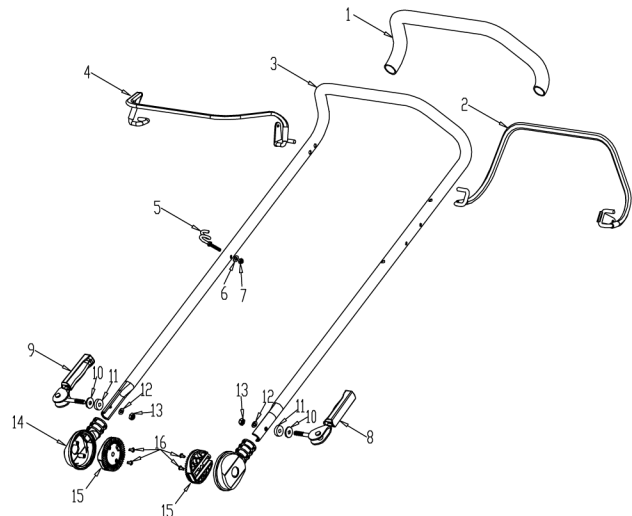

11

12

VeGA 497 SPXV DOV

r.v. 2024

13

14

15

16

MODEL	P48SHLV-BS750
NO.23001014