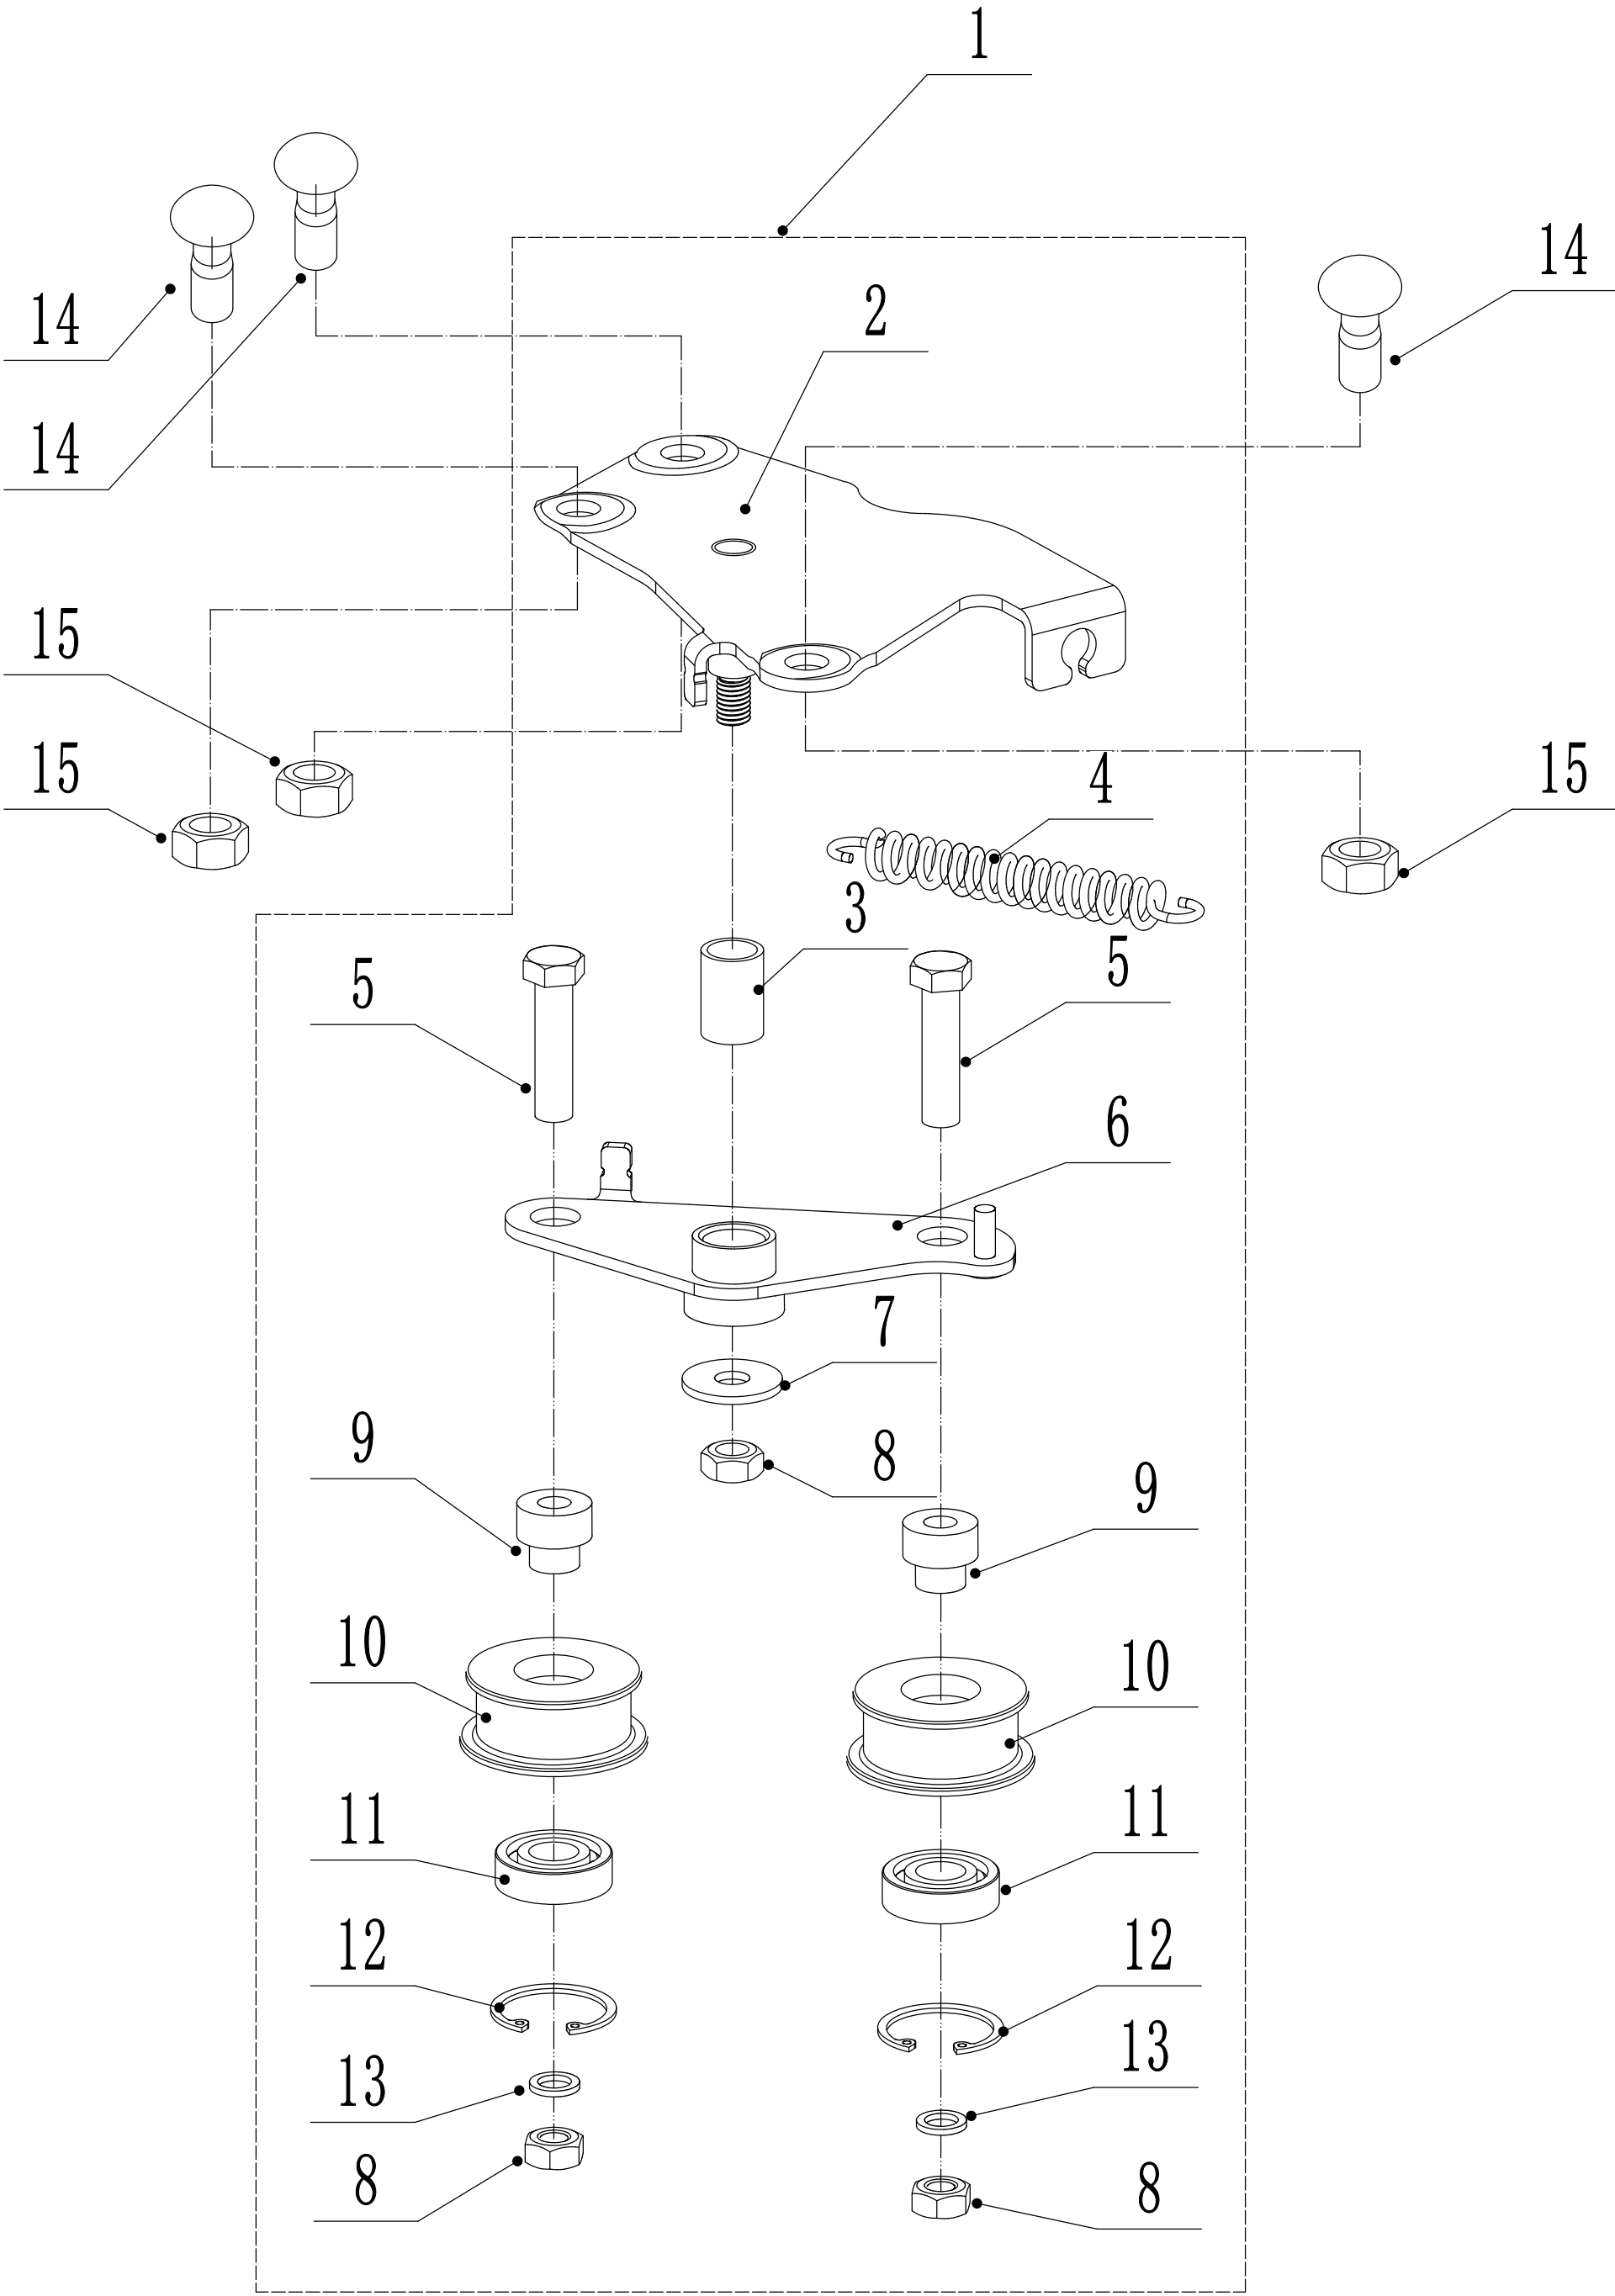

# 6 Handle And Controls

<b>Part 6 - Handle And Controls Spare Parts</b>		
<b>No.</b>	<b>ID zboží</b>	<b>Název</b>
1	GM53C01000001B/49	Handle
2	GM56E010000080	Handle Sheath
3	5320511030S/40	Clutch Lever
4	5320503020S/40	OPC Lever
5	5020501030S	Control Box Upper Cover
6	5380508010	Grip - Speed Control Lever
7	0106003013	Screw - ST2.9x13
8	5380510010	Grip - Throttle Lever
9	0108006060	Screw - M6x60
10	0108006050	Screw - M6x50
11	5020501040S	Control Box Lower Cover
12	LH194-1225	Clutch Cable
13	BS120-1180	OPC Cable (Engine Brake)
14	0113040018	Screw
15	ZD3/190	Cable Tie - 3x190
16	0301006000	Washer - M6
17	5380512010	Throttle Control Bracket
18	0202006000	Lock Nut - M6
19	5360505010K	Speed Control Bracket
20	0202005000	Lock Nut - M5
21	5360506011	Speed Control Cable bolt
22	YM90-1410-B	Throttle Cable
23	TX130-1060-A	Speed Control Cable
24	4510511010/01	Hook - Starter Rope
25	0301005000	Washer - M5
26	0104005008	Screw - M5x8
27	4510114030	Fix Cap
28	GM48S000000100	Connecting Bolt
29	GM56A100400000	Lock Lever
30	0801008022	Axis Pin - 8x22
31	GM56A100000040/04	Spacer
32	GM56A100000050/01	Spacer
33	GM48S030200000	Tooth Disc Kit
34	0201008000DD	Lock Nut - M8

# 8 Variable Speed Pulley

<b>Part 8 - Variable Speed Pulley Spare parts</b>		
<b>No.</b>	<b>ID zboží</b>	<b>Název</b>
1	Y095360	Belt Tensioner Assembly
2	5360129010/02	Tensional Arm Bracket
3	4820112010	Nylon Bush
4	4820114010	Spring
5	4820120010	Tensional Pulley Bolt
6	5360130010/02	Tensional Arm Weldment
7	0302008000	Washer - M8
8	0202008000	Lock Nut - M8
9	5360131020/02	Spacer
10	4820119010	Tensional Pulley
11	6001/2RZ	Bearing
12	0901028000	Internal Circlip - 28mm
13	0301008000	Plain Washer - M6
14	0107010025	Bolt - M10x25
15	0202010000	Lock Nut - M10