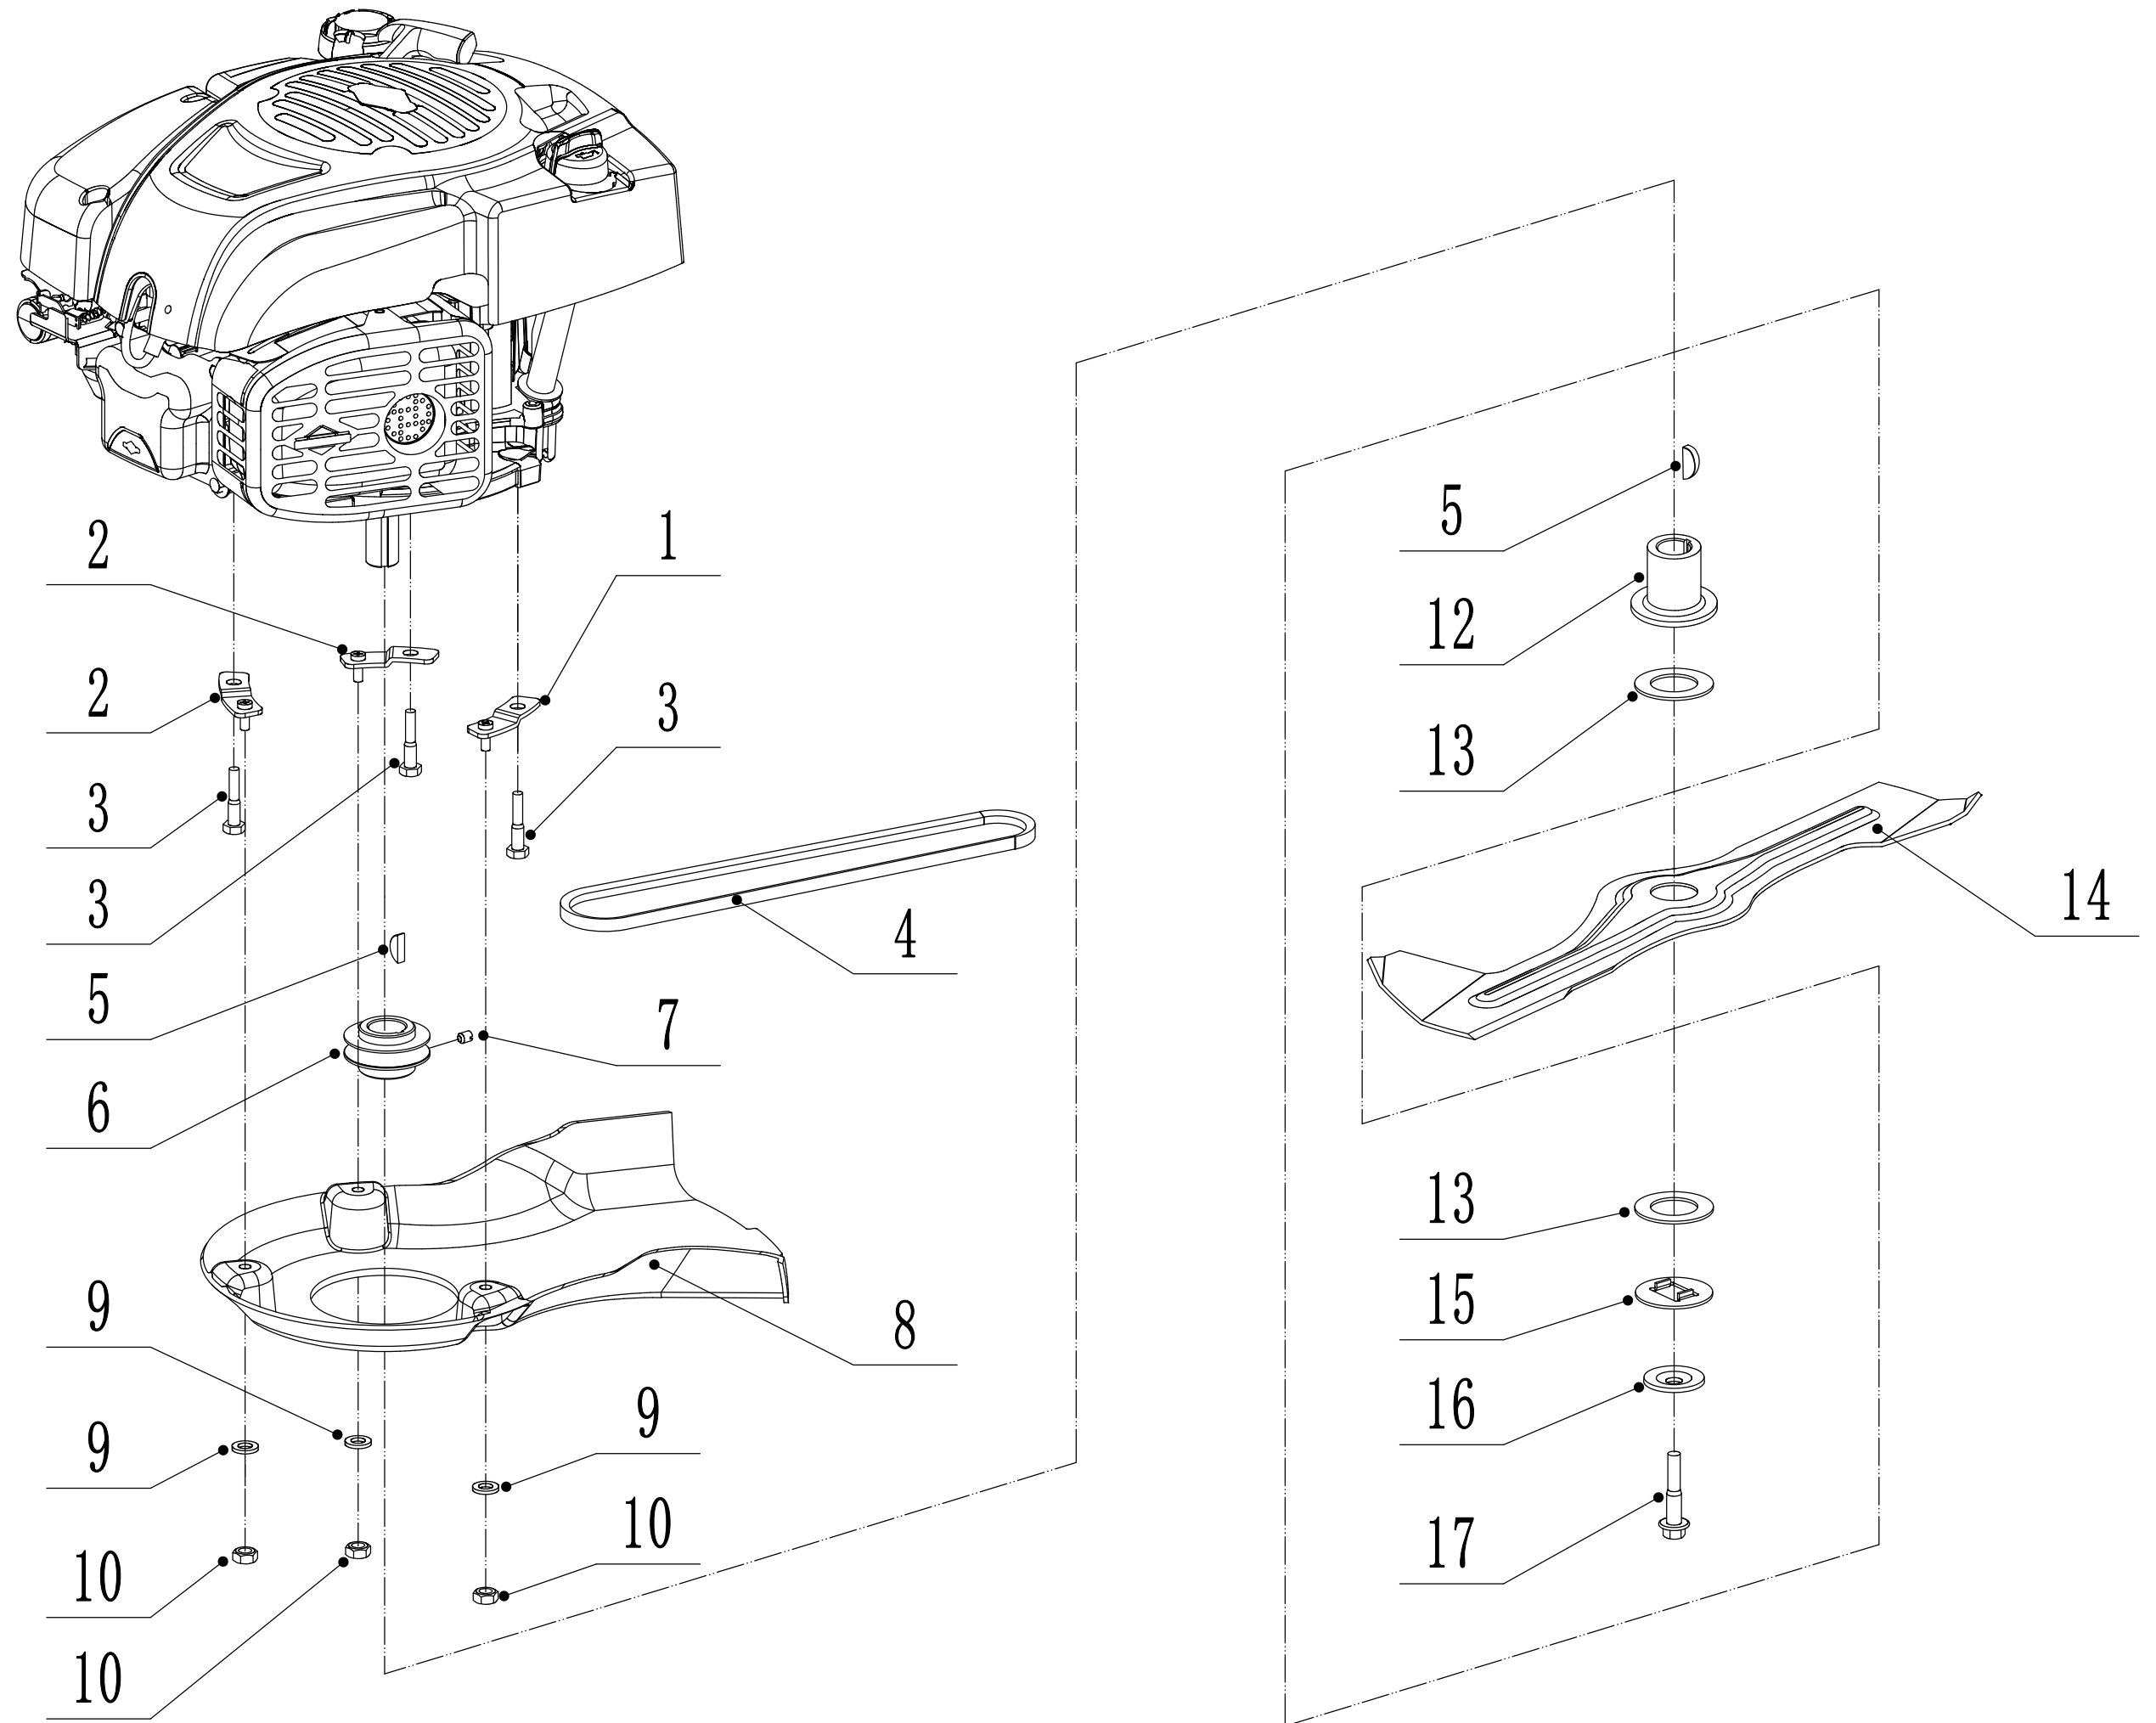

3 Blade System

Part 3 - Blade System Spare Parts		
No.	ID zboží	Název
1	5360111010/02	Engine Washer 1
2	5360112010/02	Engine Washer 2
3	5320115010	Screw - 3/8x16x25
4	VB53V10/850S	Belt - V10x850(30°)
5	5310401010	Key
6	5380402010	Engine Pulley
7	0105006006	Screw - M6x6
8	5360113010	Belt Shield
9	0302006000	Plain Washer - M6
10	0202006000	Lock Nut - M6
12	5320404010/02	Blade Boss
13	5310402010	Friction Disc
14	5310403010/22	Blade
15	5310404010/02	Locking Disc
16	5310406010/04	Spring Washer
17	5320405010	Blade Bolt - 3/8x24x51