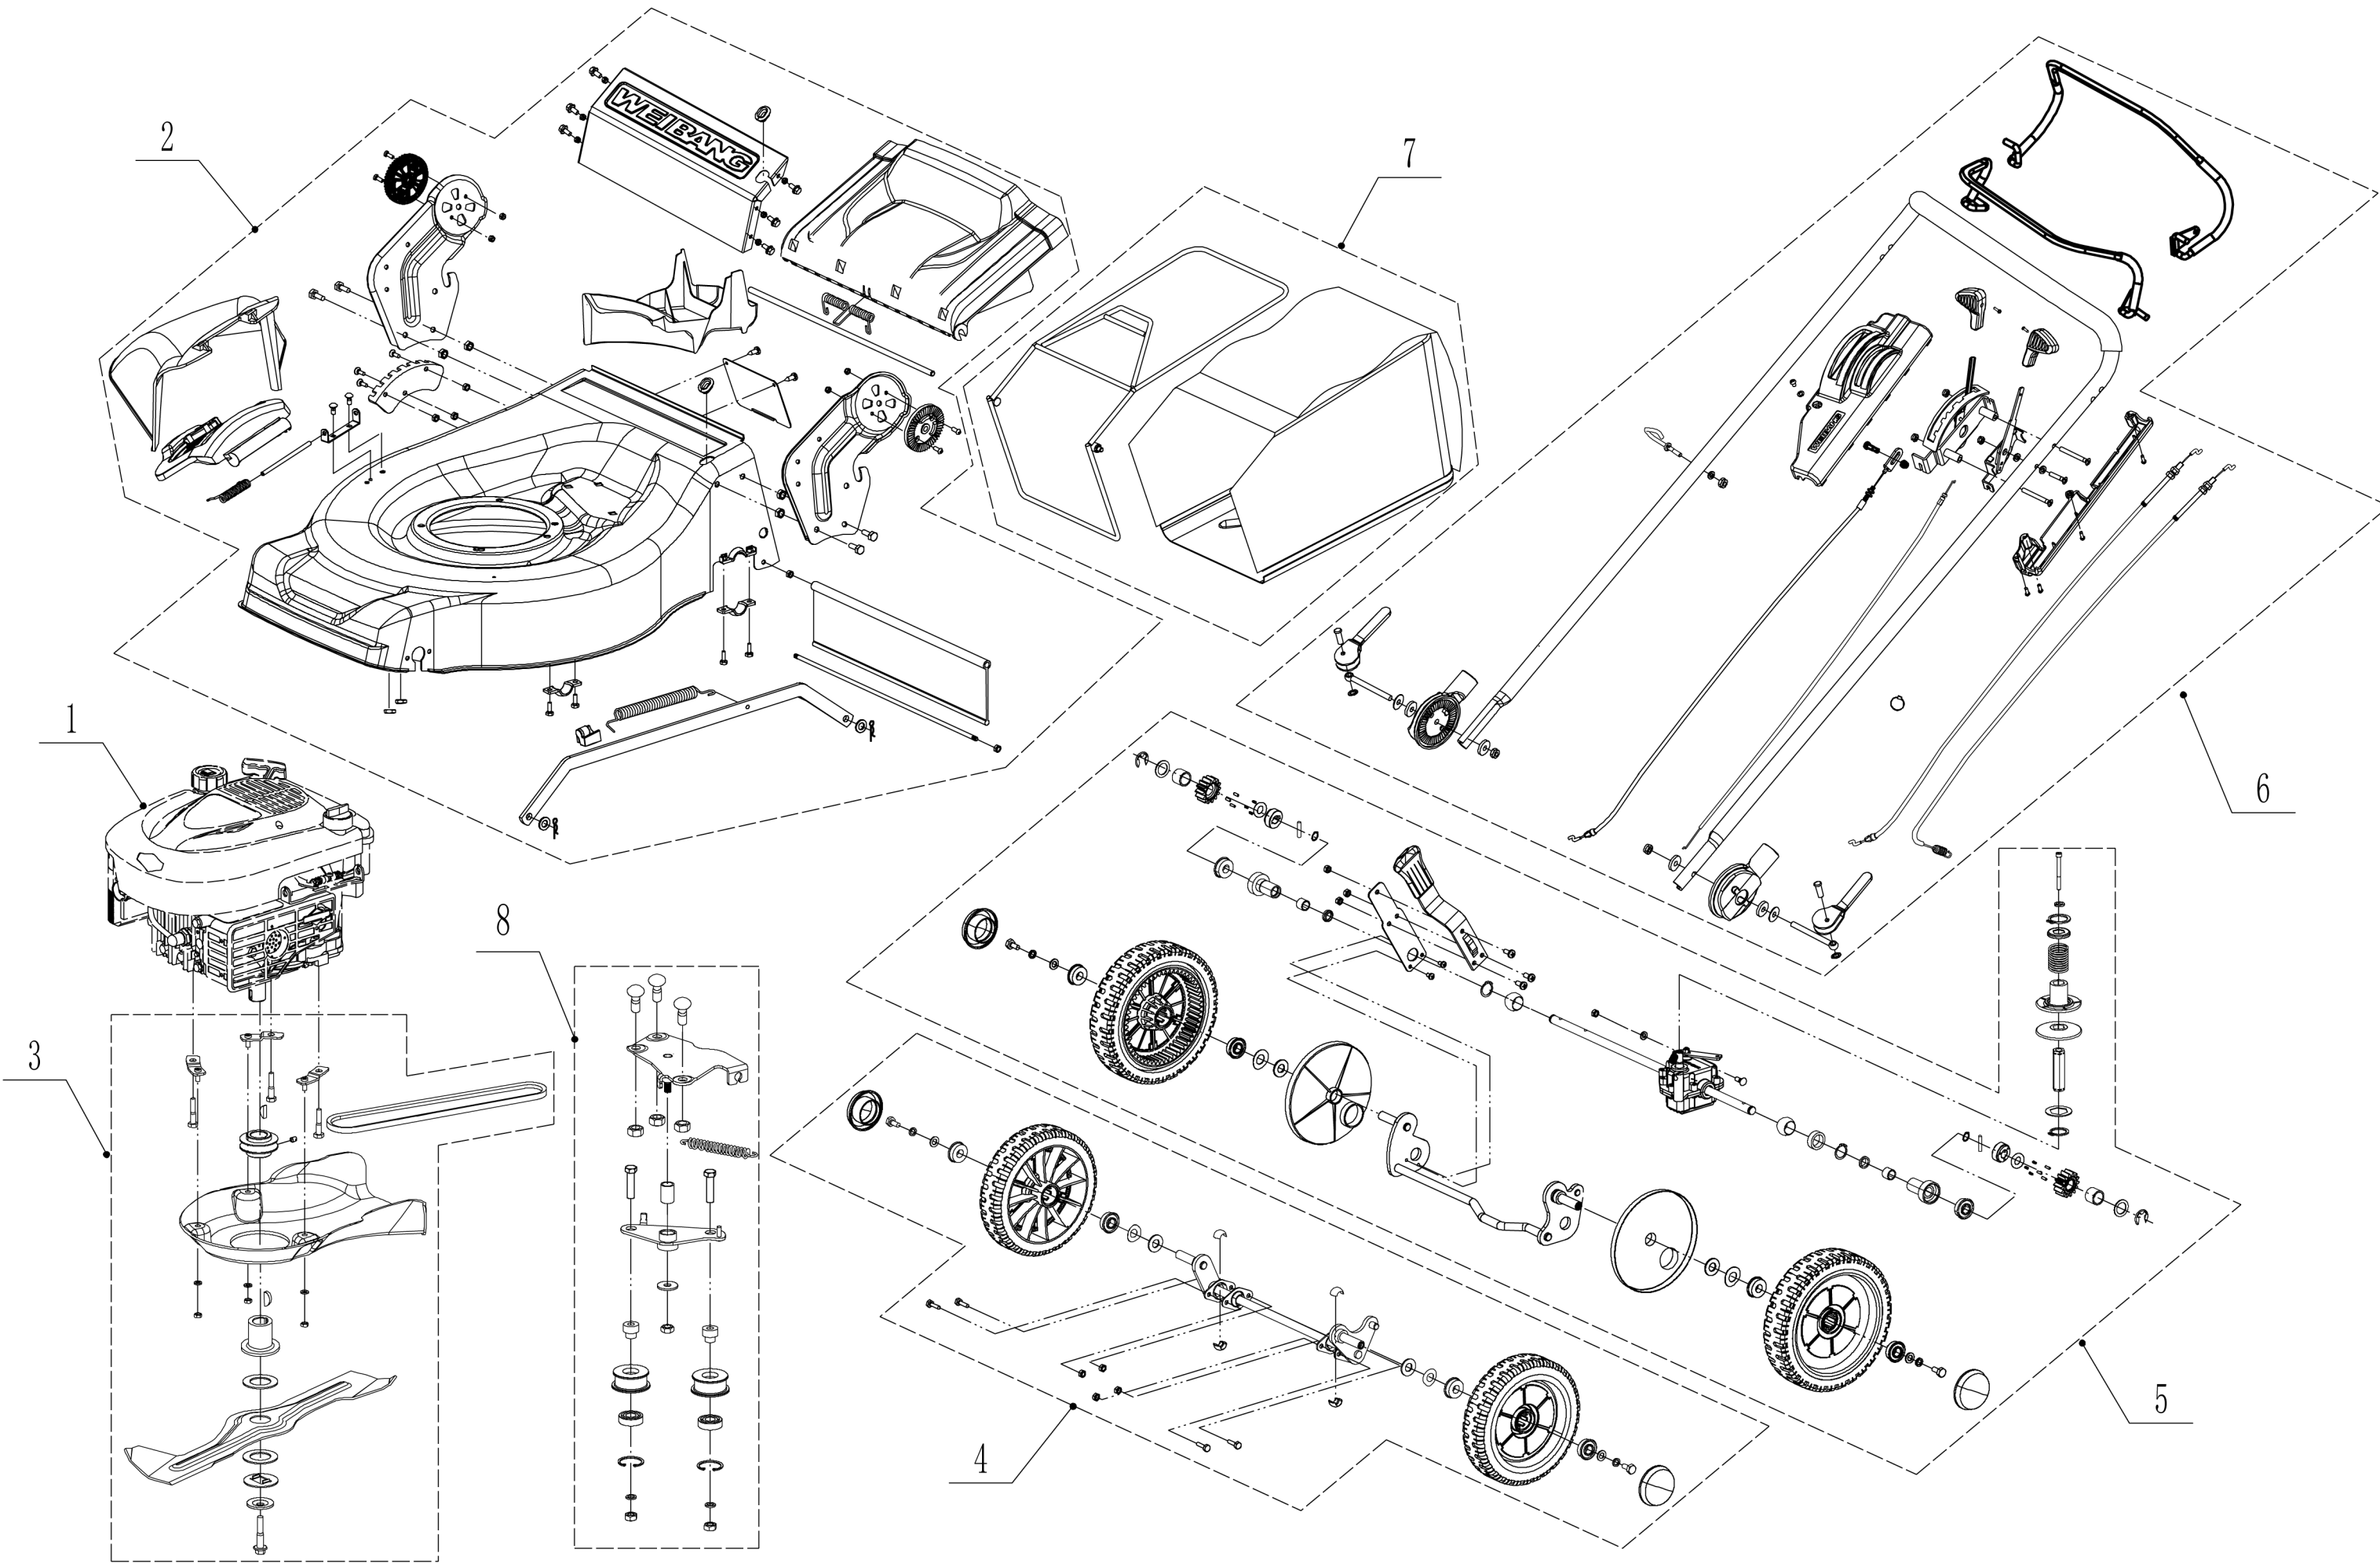

# 2 Main Body

<b>Part 2 - Main Body Spare Parts Price List</b>		
<b>No.</b>	<b>ID zboží</b>	<b>Název</b>
1	5360101010J/49	Chassis
2	0107006014	Bolt
3	5020118010/02	Side Discharge Cover Bracket
4	5020120010/02	Side Discharge Cover Pivot
5	5020119010	Side Discharge Cover Spring
6	5360119012	Side Discharge Cover Kit
7	5360120010J	Side Discharge Deflector
8	0104006016	Screw - M6x16
9	5360123010/01	Graduator
10	0301006000	Plain Washer - M6
11	0202006000	Lock Nut - M6
12	0102008016	Bolt - M8x16
13	0104005012	Screw - M5x12
14	AVSA000000040/22	Tooth Disc
15	5360125010K/40	AVS Bracket - R/H
16	0202005000	Lock Nut - M5
17	0202008000	Lock Nut - M8
18	5360122010C	Rubber Ring
19	0102006012	Bolt - M6x12
20	5360124030/49	Connector
21	5360115010	Mulching Plug
22	5360117010/02	Pivot - Rear Cover
23	5360118010	Spring - Rear Cover
24	5360116010	Rear Cover
25	0106004009	Screw - ST4.2x9.5
26	5360105010D/49	Baffle
27	5360124010K/40	AVS Bracket - L/H
28	5360127010	Trailing Flap
29	5360126010/02	Pivot - Trailing Flap
30	5320114020/01	Upper Bearing Bracket
31	5320333010	Spring Clip
32	0301010000	Plain Washer - M10
33	5360308010/40	Connecting Rod
34	5320332010/01	Spring - Connecting Rod
35	4560109012	Spring Bracket
36	0204006000	Lock Nut - M6

# 8 Variable Speed Pulley

<b>Part 8 - Variable Speed Pulley Spare parts</b>		
<b>No.</b>	<b>ID zboží</b>	<b>Název</b>
1	Y095360	Belt Tensioner Assembly
2	5360129010/02	Tensional Arm Bracket
3	4820112010	Nylon Bush
4	4820114010	Spring
5	4820120010	Tensional Pulley Bolt
6	5360130010/02	Tensional Arm Weldment
7	0302008000	Washer - M8
8	0202008000	Lock Nut - M8
9	5360131020/02	Spacer
10	4820119010	Tensional Pulley
11	6001/2RZ	Bearing
12	0901028000	Internal Circlip - 28mm
13	0301008000	Plain Washer - M6
14	0107010025	Bolt - M10x25
15	0202010000	Lock Nut - M10