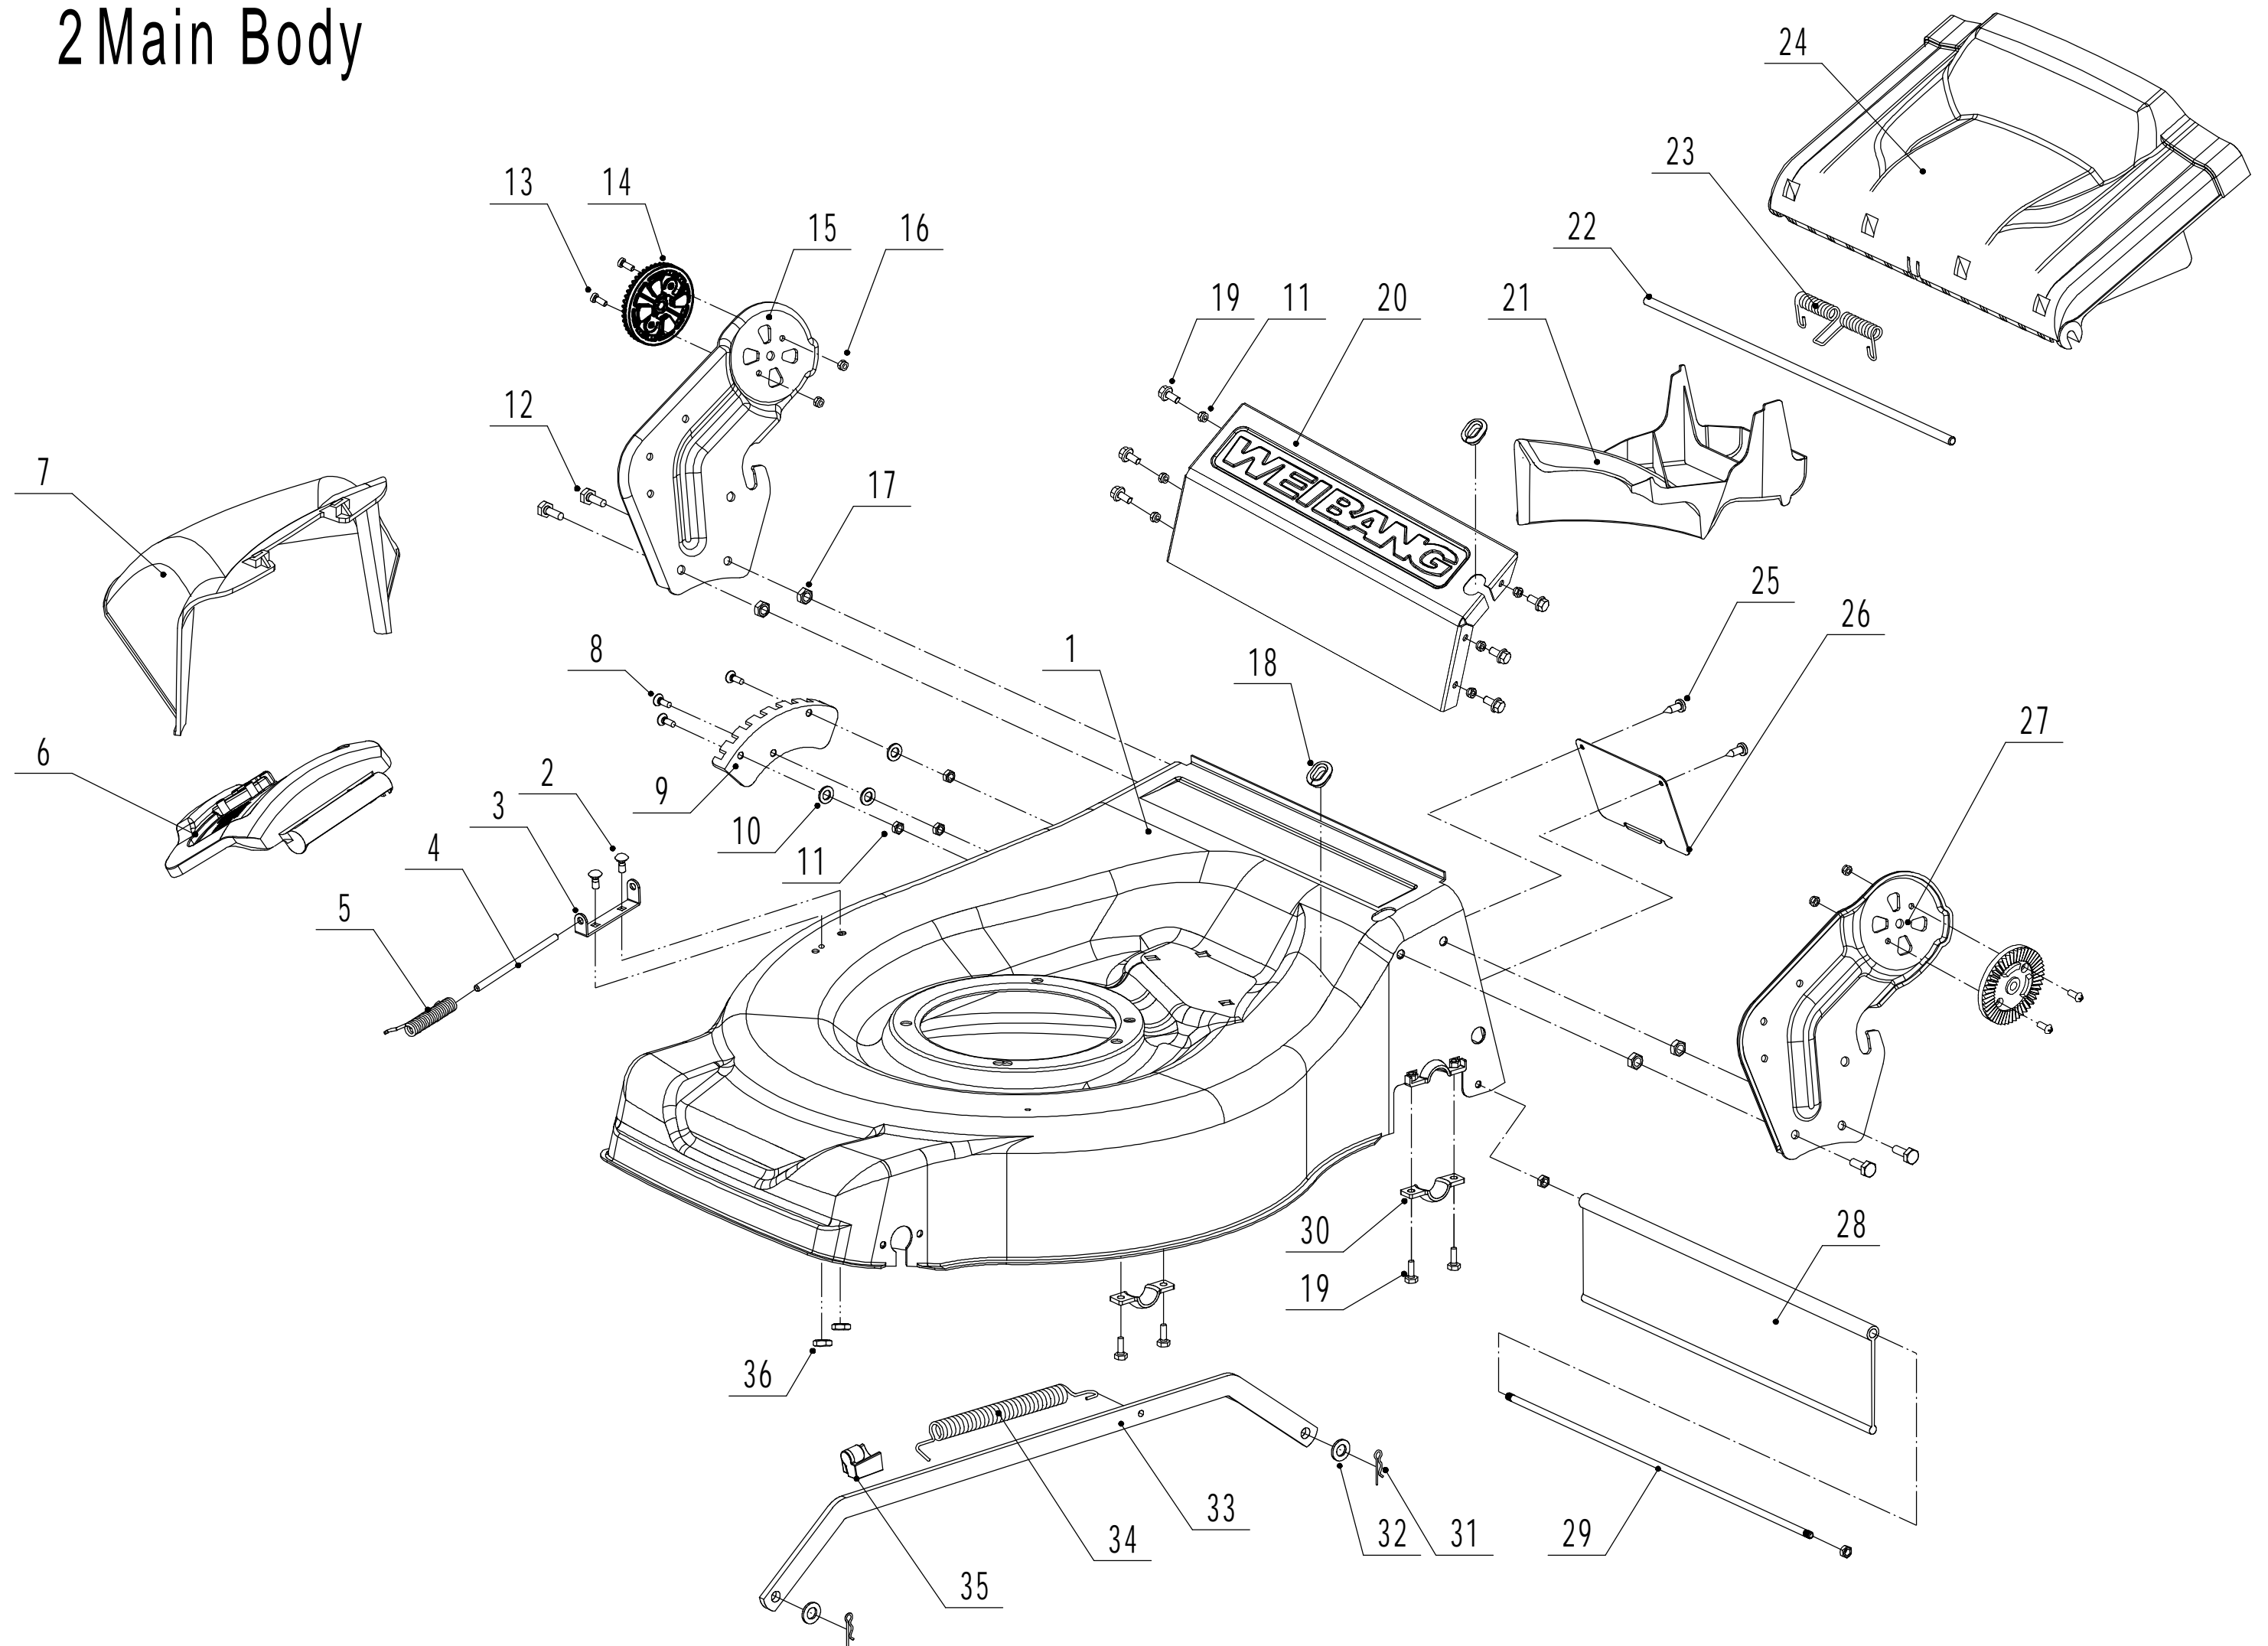

# 2 Main Body

<b>Part 2 - Main Body Spare Parts Price List</b>		
<b>No.</b>	<b>ID zboží</b>	<b>Název</b>
1	5360101010J/49	Chassis
2	0107006014	Bolt
3	5020118010/02	Side Discharge Cover Bracket
4	5020120010/02	Side Discharge Cover Pivot
5	5020119010	Side Discharge Cover Spring
6	5360119012	Side Discharge Cover Kit
7	5360120010J	Side Discharge Deflector
8	0104006016	Screw - M6x16
9	5360123010/01	Graduator
10	0301006000	Plain Washer - M6
11	0202006000	Lock Nut - M6
12	0102008016	Bolt - M8x16
13	0104005012	Screw - M5x12
14	AVSA000000040/22	Tooth Disc
15	5360125010K/40	AVS Bracket - R/H
16	0202005000	Lock Nut - M5
17	0202008000	Lock Nut - M8
18	5360122010C	Rubber Ring
19	0102006012	Bolt - M6x12
20	5360124030/49	Connector
21	5360115010	Mulching Plug
22	5360117010/02	Pivot - Rear Cover
23	5360118010	Spring - Rear Cover
24	5360116010	Rear Cover
25	0106004009	Screw - ST4.2x9.5
26	5360105010D/49	Baffle
27	5360124010K/40	AVS Bracket - L/H
28	5360127010	Trailing Flap
29	5360126010/02	Pivot - Trailing Flap
30	5320114020/01	Upper Bearing Bracket
31	5320333010	Spring Clip
32	0301010000	Plain Washer - M10
33	5360308010/40	Connecting Rod
34	5320332010/01	Spring - Connecting Rod
35	4560109012	Spring Bracket
36	0204006000	Lock Nut - M6

# 3 Blade System

<b>Part 3 - Blade System Spare Parts</b>		
<b>No.</b>	<b>ID zboží</b>	<b>Název</b>
1	5360111010/02	Engine Washer 1
2	5360112010/02	Engine Washer 2
3	5320115010	Screw - 3/8x16x25
4	VB53V10/850S	Belt - V10x850(30°)
5	5310401010	Key
6	5380402010	Engine Pulley
7	0105006006	Screw - M6x6
8	5360113010	Belt Shield
9	0302006000	Plain Washer - M6
10	0202006000	Lock Nut - M6
12	5320404010/02	Blade Boss
13	5310402010	Friction Disc
14	5310403010/22	Blade
15	5310404010/02	Locking Disc
16	5310406010/04	Spring Washer
17	5320405010	Blade Bolt - 3/8x24x51