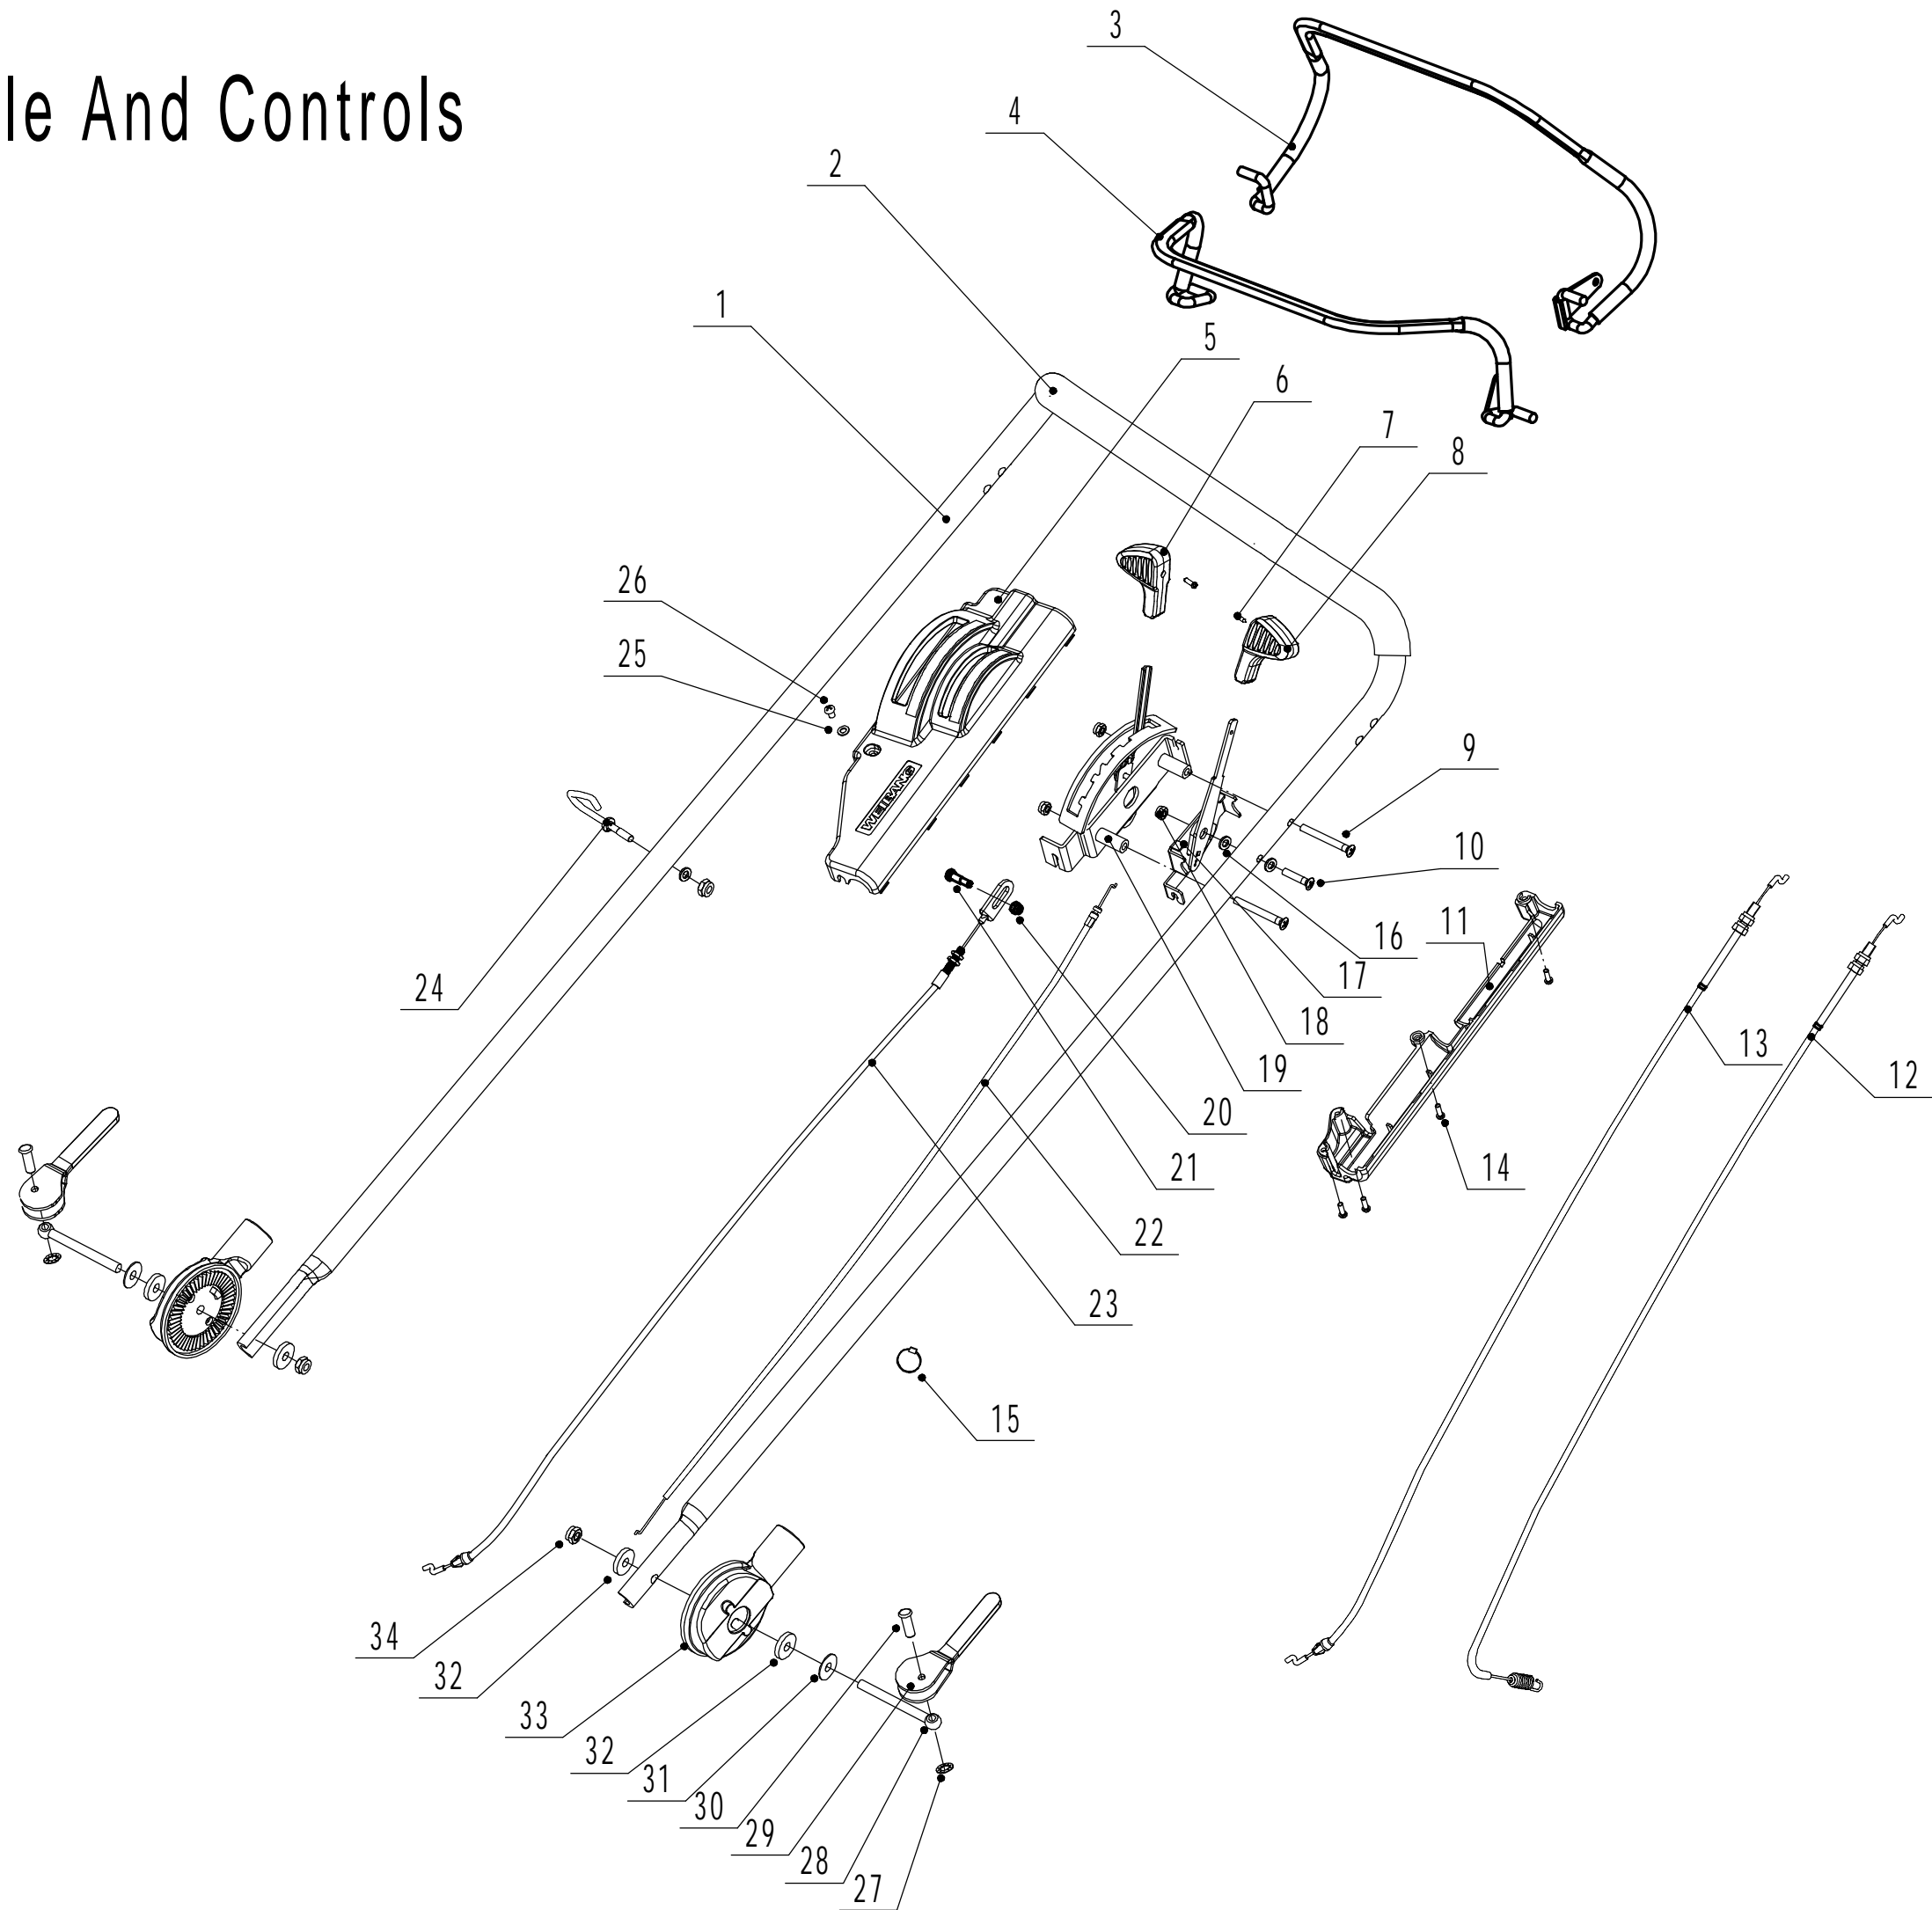

6 Handle And Controls

Part 6 - Handle And Controls Spare Parts		
No.	ID zboží	Název
1	GM53C01000001B/49	Handle
2	GM56E010000080	Handle Sheath
3	5320511030S/40	Clutch Lever
4	5320503020S/40	OPC Lever
5	5020501030S	Control Box Upper Cover
6	5380508010	Grip - Speed Control Lever
7	0106003013	Screw - ST2.9x13
8	5380510010	Grip - Throttle Lever
9	0108006060	Screw - M6x60
10	0108006050	Screw - M6x50
11	5020501040S	Control Box Lower Cover
12	LH194-1225	Clutch Cable
13	BS120-1180	OPC Cable (Engine Brake)
14	0113040018	Screw
15	ZD3/190	Cable Tie - 3x190
16	0301006000	Washer - M6
17	5380512010	Throttle Control Bracket
18	0202006000	Lock Nut - M6
19	5360505010K	Speed Control Bracket
20	0202005000	Lock Nut - M5
21	5360506011	Speed Control Cable bolt
22	YM90-1410-B	Throttle Cable
23	TX130-1060-A	Speed Control Cable
24	4510511010/01	Hook - Starter Rope
25	0301005000	Washer - M5
26	0104005008	Screw - M5x8
27	4510114030	Fix Cap
28	GM48S000000100	Connecting Bolt
29	GM56A100400000	Lock Lever
30	0801008022	Axis Pin - 8x22
31	GM56A100000040/04	Spacer
32	GM56A100000050/01	Spacer
33	GM48S030200000	Tooth Disc Kit
34	0201008000DD	Lock Nut - M8