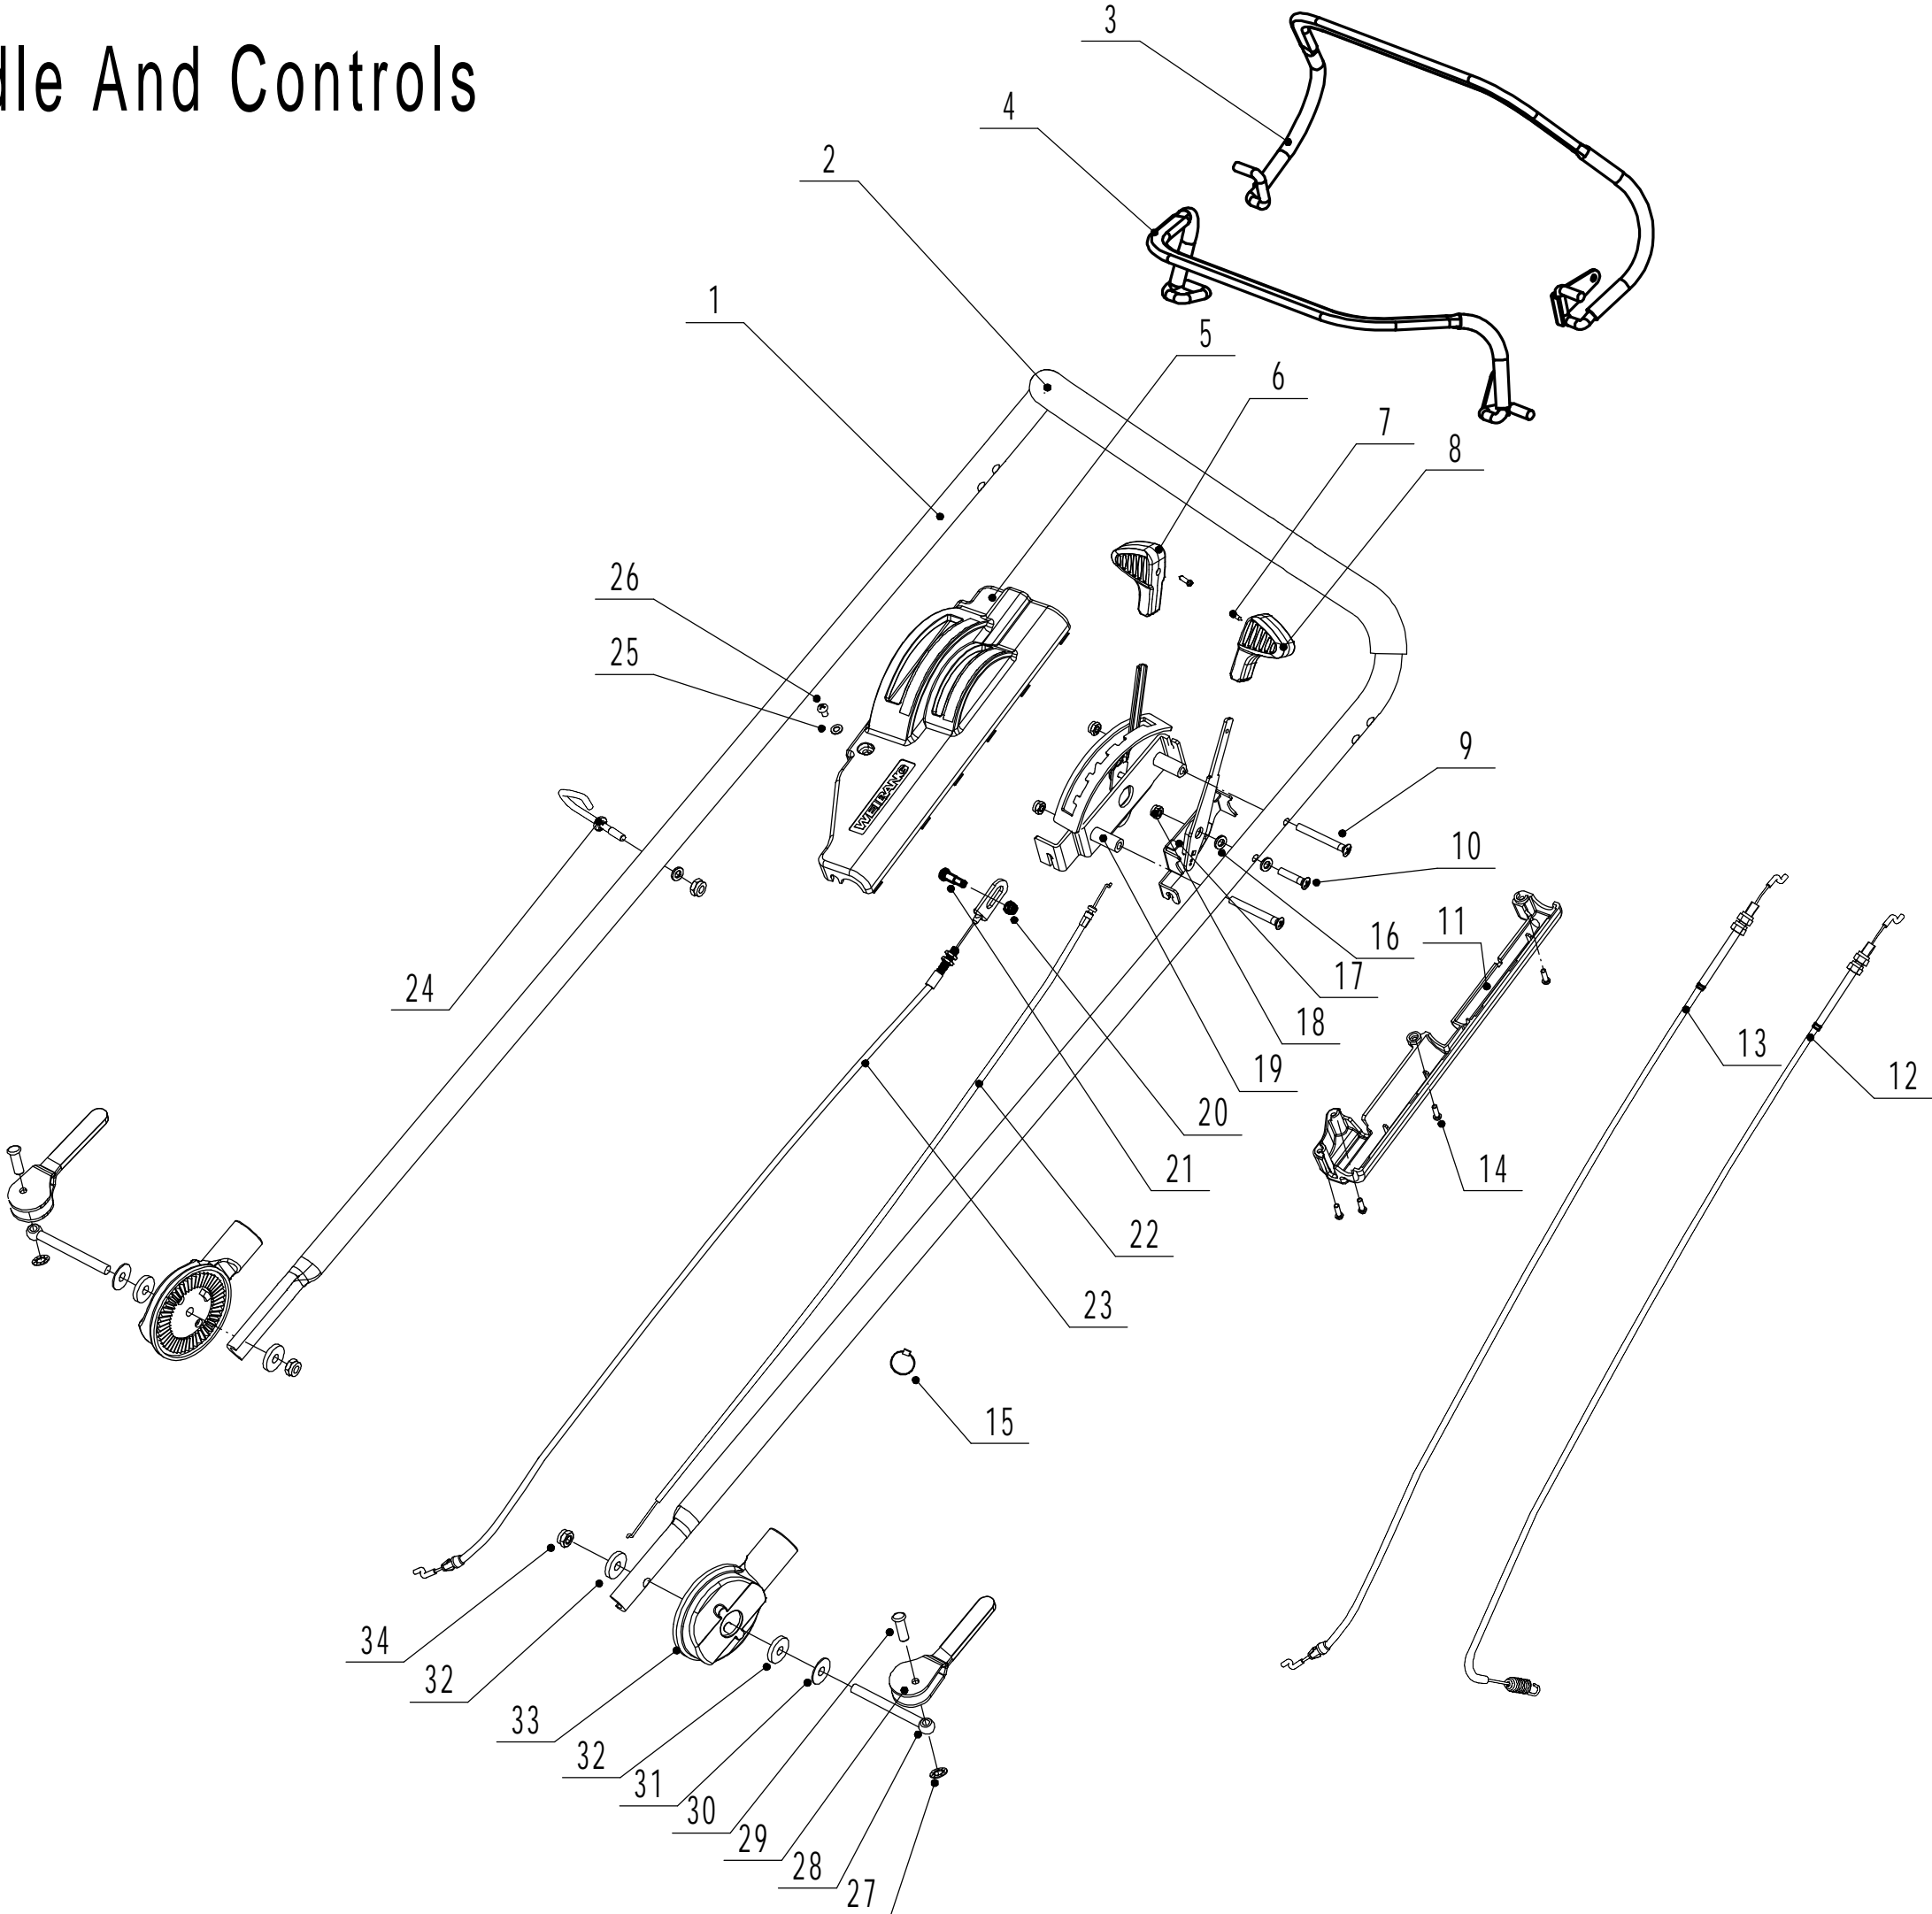

6 Handle And Controls

Part 6 - Handle and Controls Spare		
No.	ID zboží	Název
1	5020501020S/49	Handle
2	GM56E010000080	Handle Sheath
3	5320511030S/40	Clutch Lever
4	5320503020S/40	Brake Lever
5	5020501030S	Control Box Upper Cover
6	5380508010	Speed Control Grip
7	0106003013	Screw - ST2.9x13
8	5380510010	Throttle Control Grip
9	0108006060	Screw - M6x60
10	0108006050	Screw - M6x50
11	5020501040S	Control Box Lower Cover
12	LH194-1225	Brake Cable
13	BS120-1140	Clutch Cable
14	0113040018	Screw
15	ZD3/190	Cable Ties
16	0301006000	Spacer
17	5380512010	Bracket
18	0202006000	Lock Nut - M6
19	5360505010K	Speed Control Bracket
20	0202005000	Lock Nut - M5
21	5360506011	Speed Control Cable Bolt
22	YM72-1040-A	Throttle Cable
23	TX130-1060-A	Speed Control Cable
24	4510511010/01	Hook
25	0301005000	Spacer
26	0104005008	Screw - M5x8
27	4510114030	Fix Cap
28	GM48S000000100	Connecting Bolt
29	GM56A100400000	Lock Lever
30	0801008022	Axis Pin
31	GM56A100000040/04	Spacer
32	GM56A100000050/01	Spacer
33	GM48S030200000	Tooth Disc Kit
34	0201008000DD	Lock Nut - M8