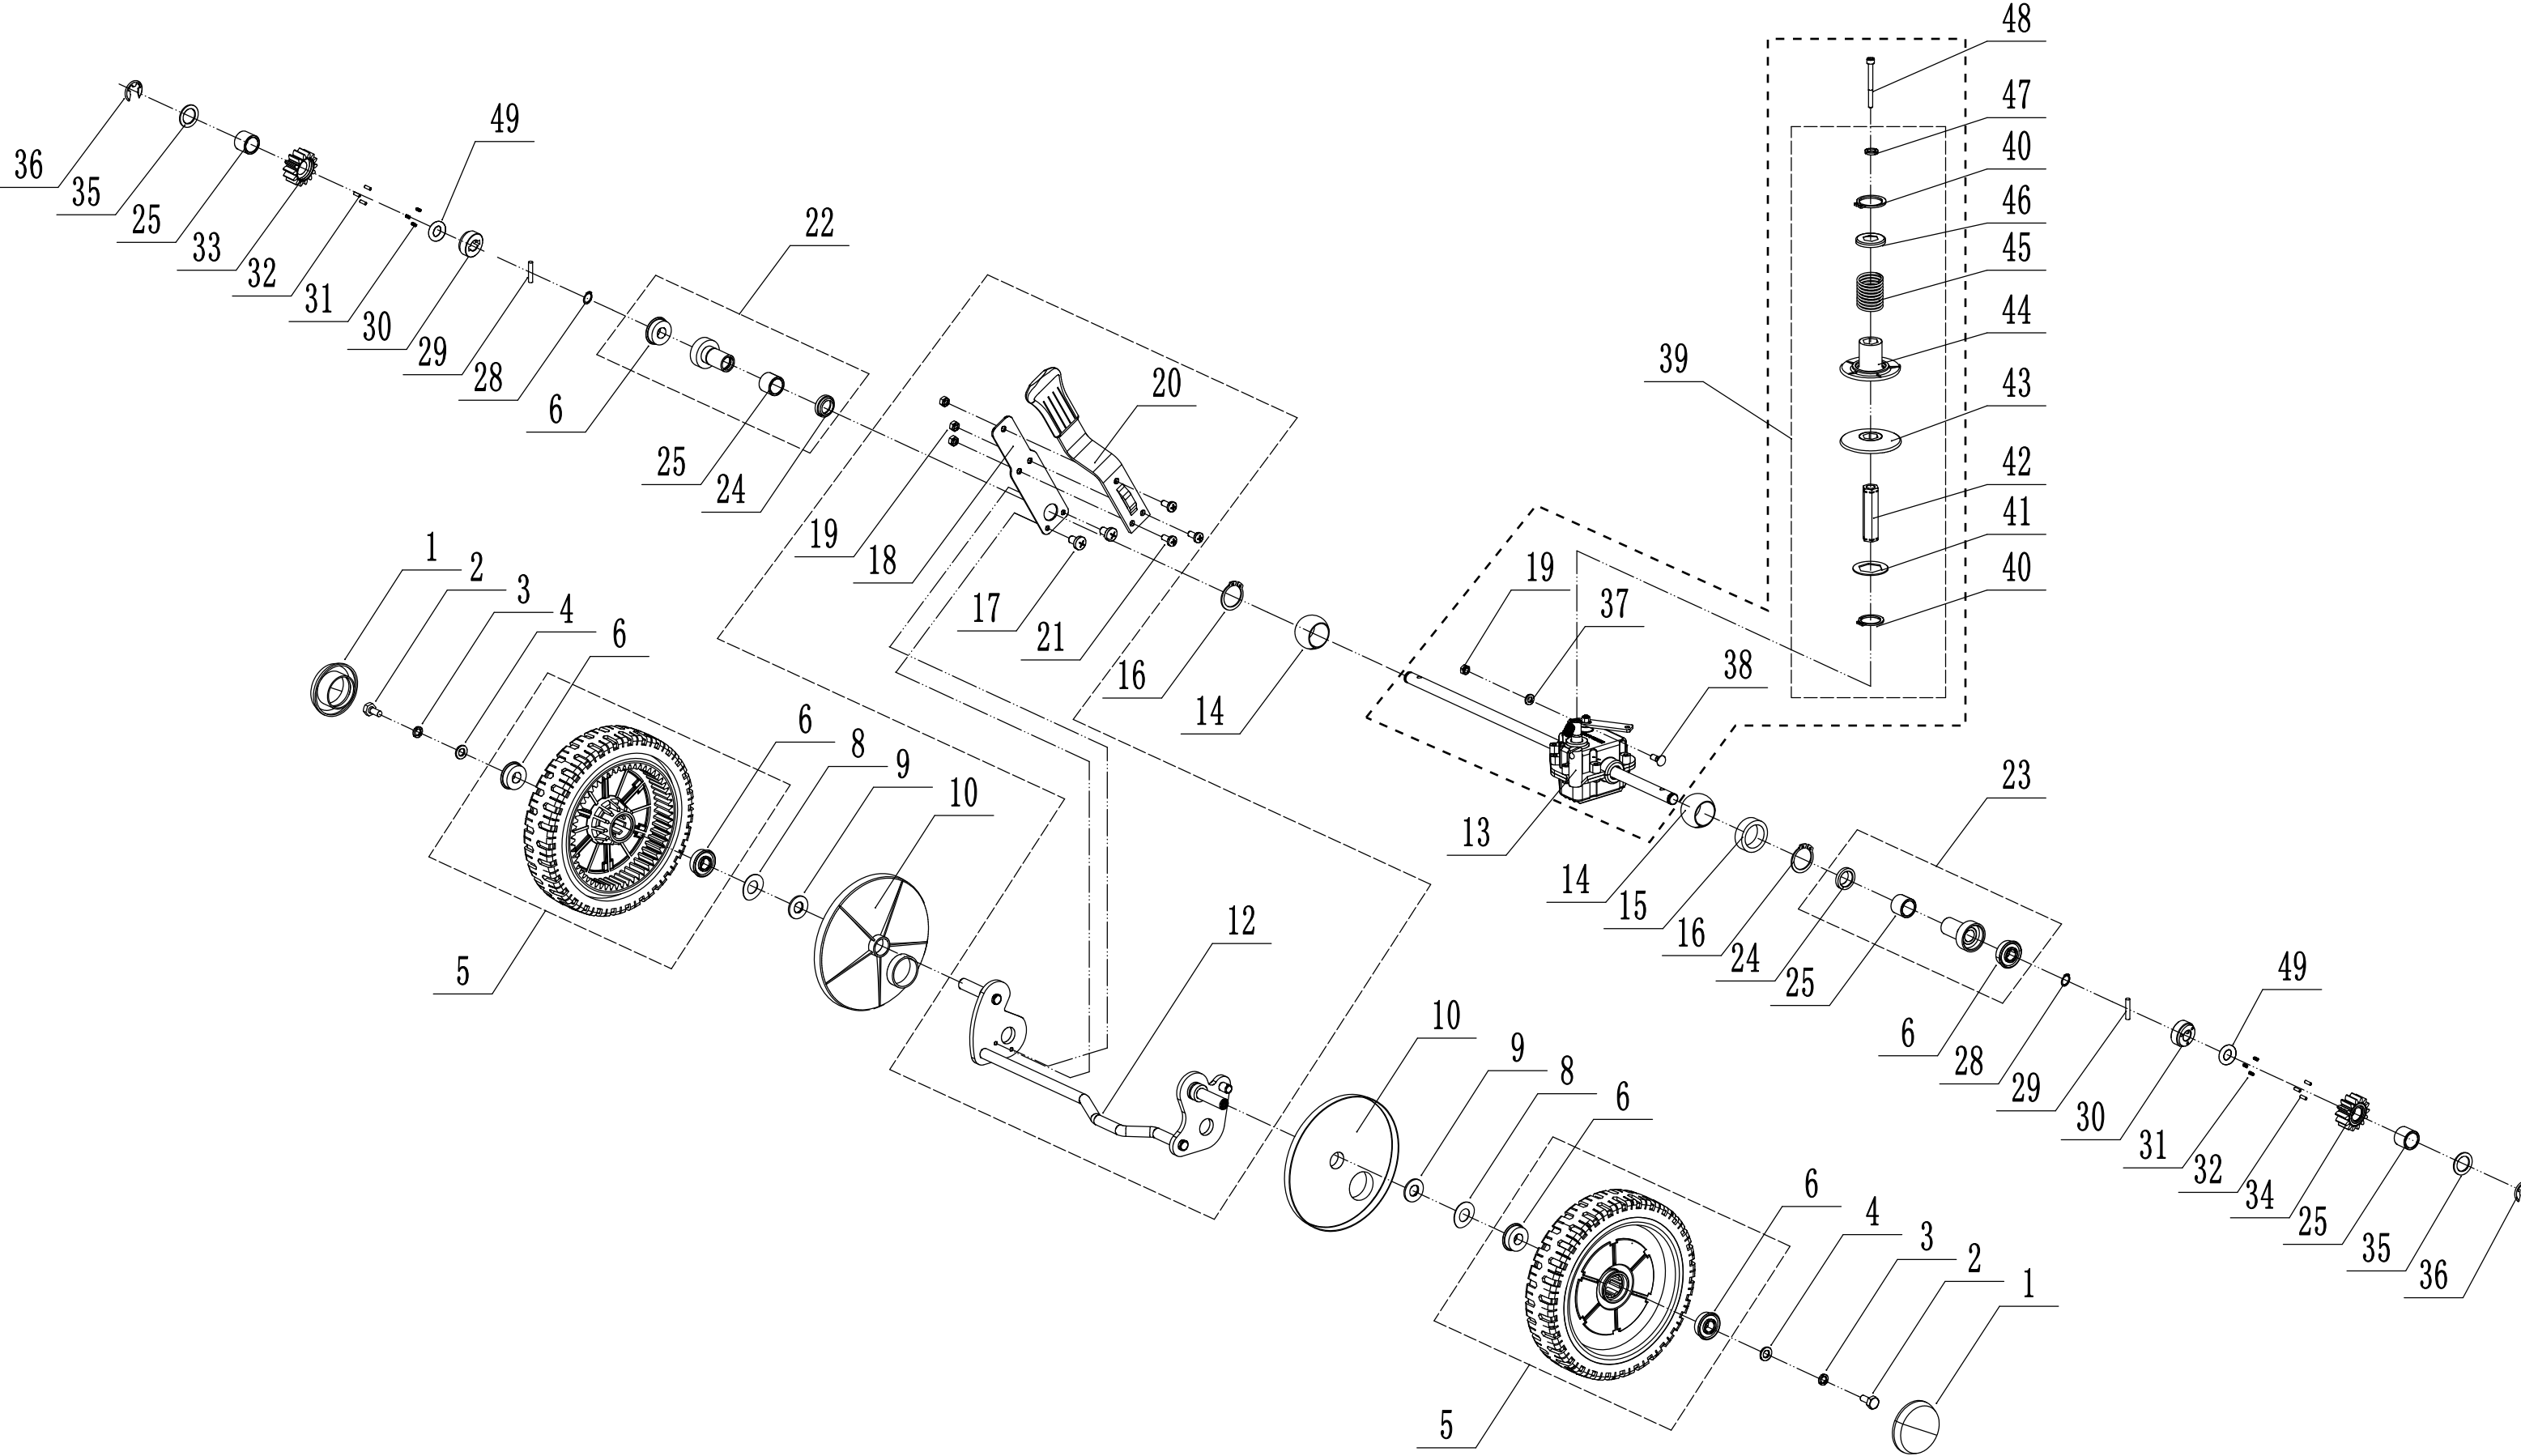

5 Rear Axle

Part 5 - Rear Axle Spare		
No.	ID zboží	Název
1	5310214010	Wheel Cover
2	0101008015	Bolt - M8x15
3	0401008000	Spring Washer
4	0301008000	Flat Washer
5	5340309010/40	Wheel
6	5310213010	Bearing
8	5310211010/02	Spacer
9	5310210010/02	Wheel Axis Spacer
10	5340312010	Anti-Dust Shield
12	5040301013/01	Rear Shaft Weldment
13	Y20504V0P	Rear Transmission
14	5320328010	Nylon Surface Bearing
15	5320329010/02	Rear Transmission Spacer
16	1001020000	Check Ring For Shaft
17	0104005008	Bolt - M5x8
18	5360311010/22	Spring Of Adjustment Lever
19	0202006000	Lock Nut - M6
20	5360310010/40	Adjustment Lever
21	0104006014	Screw - M6x14
22	Y065321	Left Bearing Sheath Assembly
23	Y065320	Right Bearing Sheath Assembly
24	5320327010	Dustproof Ring
25	5320326010P	Bearing
28	1001012000	Check Ring For Shaft
29	HQ000100060	Pin For Ratchet
30	HQ000100050	Ratchet
31	HQ000100040	Spring
32	HQ000100030	Pin
33	HQ000100020	Right Drive Pinion
34	HQ000100010	Left Drive Pinion
35	5020311010/04	Anti-friction Mat
36	1301009000	Check Ring
37	0301006000	Flat Washer
38	0107006014	Bolt - M6x14
39	Y115380	Speed Variator Assembly
40	1001017000	Check Ring For Shaft
41	4820320010/02	Inner Hex Hole Washer
42	4820321010/02	Hex Adapter
43	5380309010	Lower Pulley Disc
44	5380308010	Active Pulley Disc
45	4820324010	Pressing Spring
46	4820325010/02	Spring Cap
47	0401005000	Spring Washer
48	0103005055	Inner Hex Bolt - M5x55
49	1401025015	O Sealing Ring