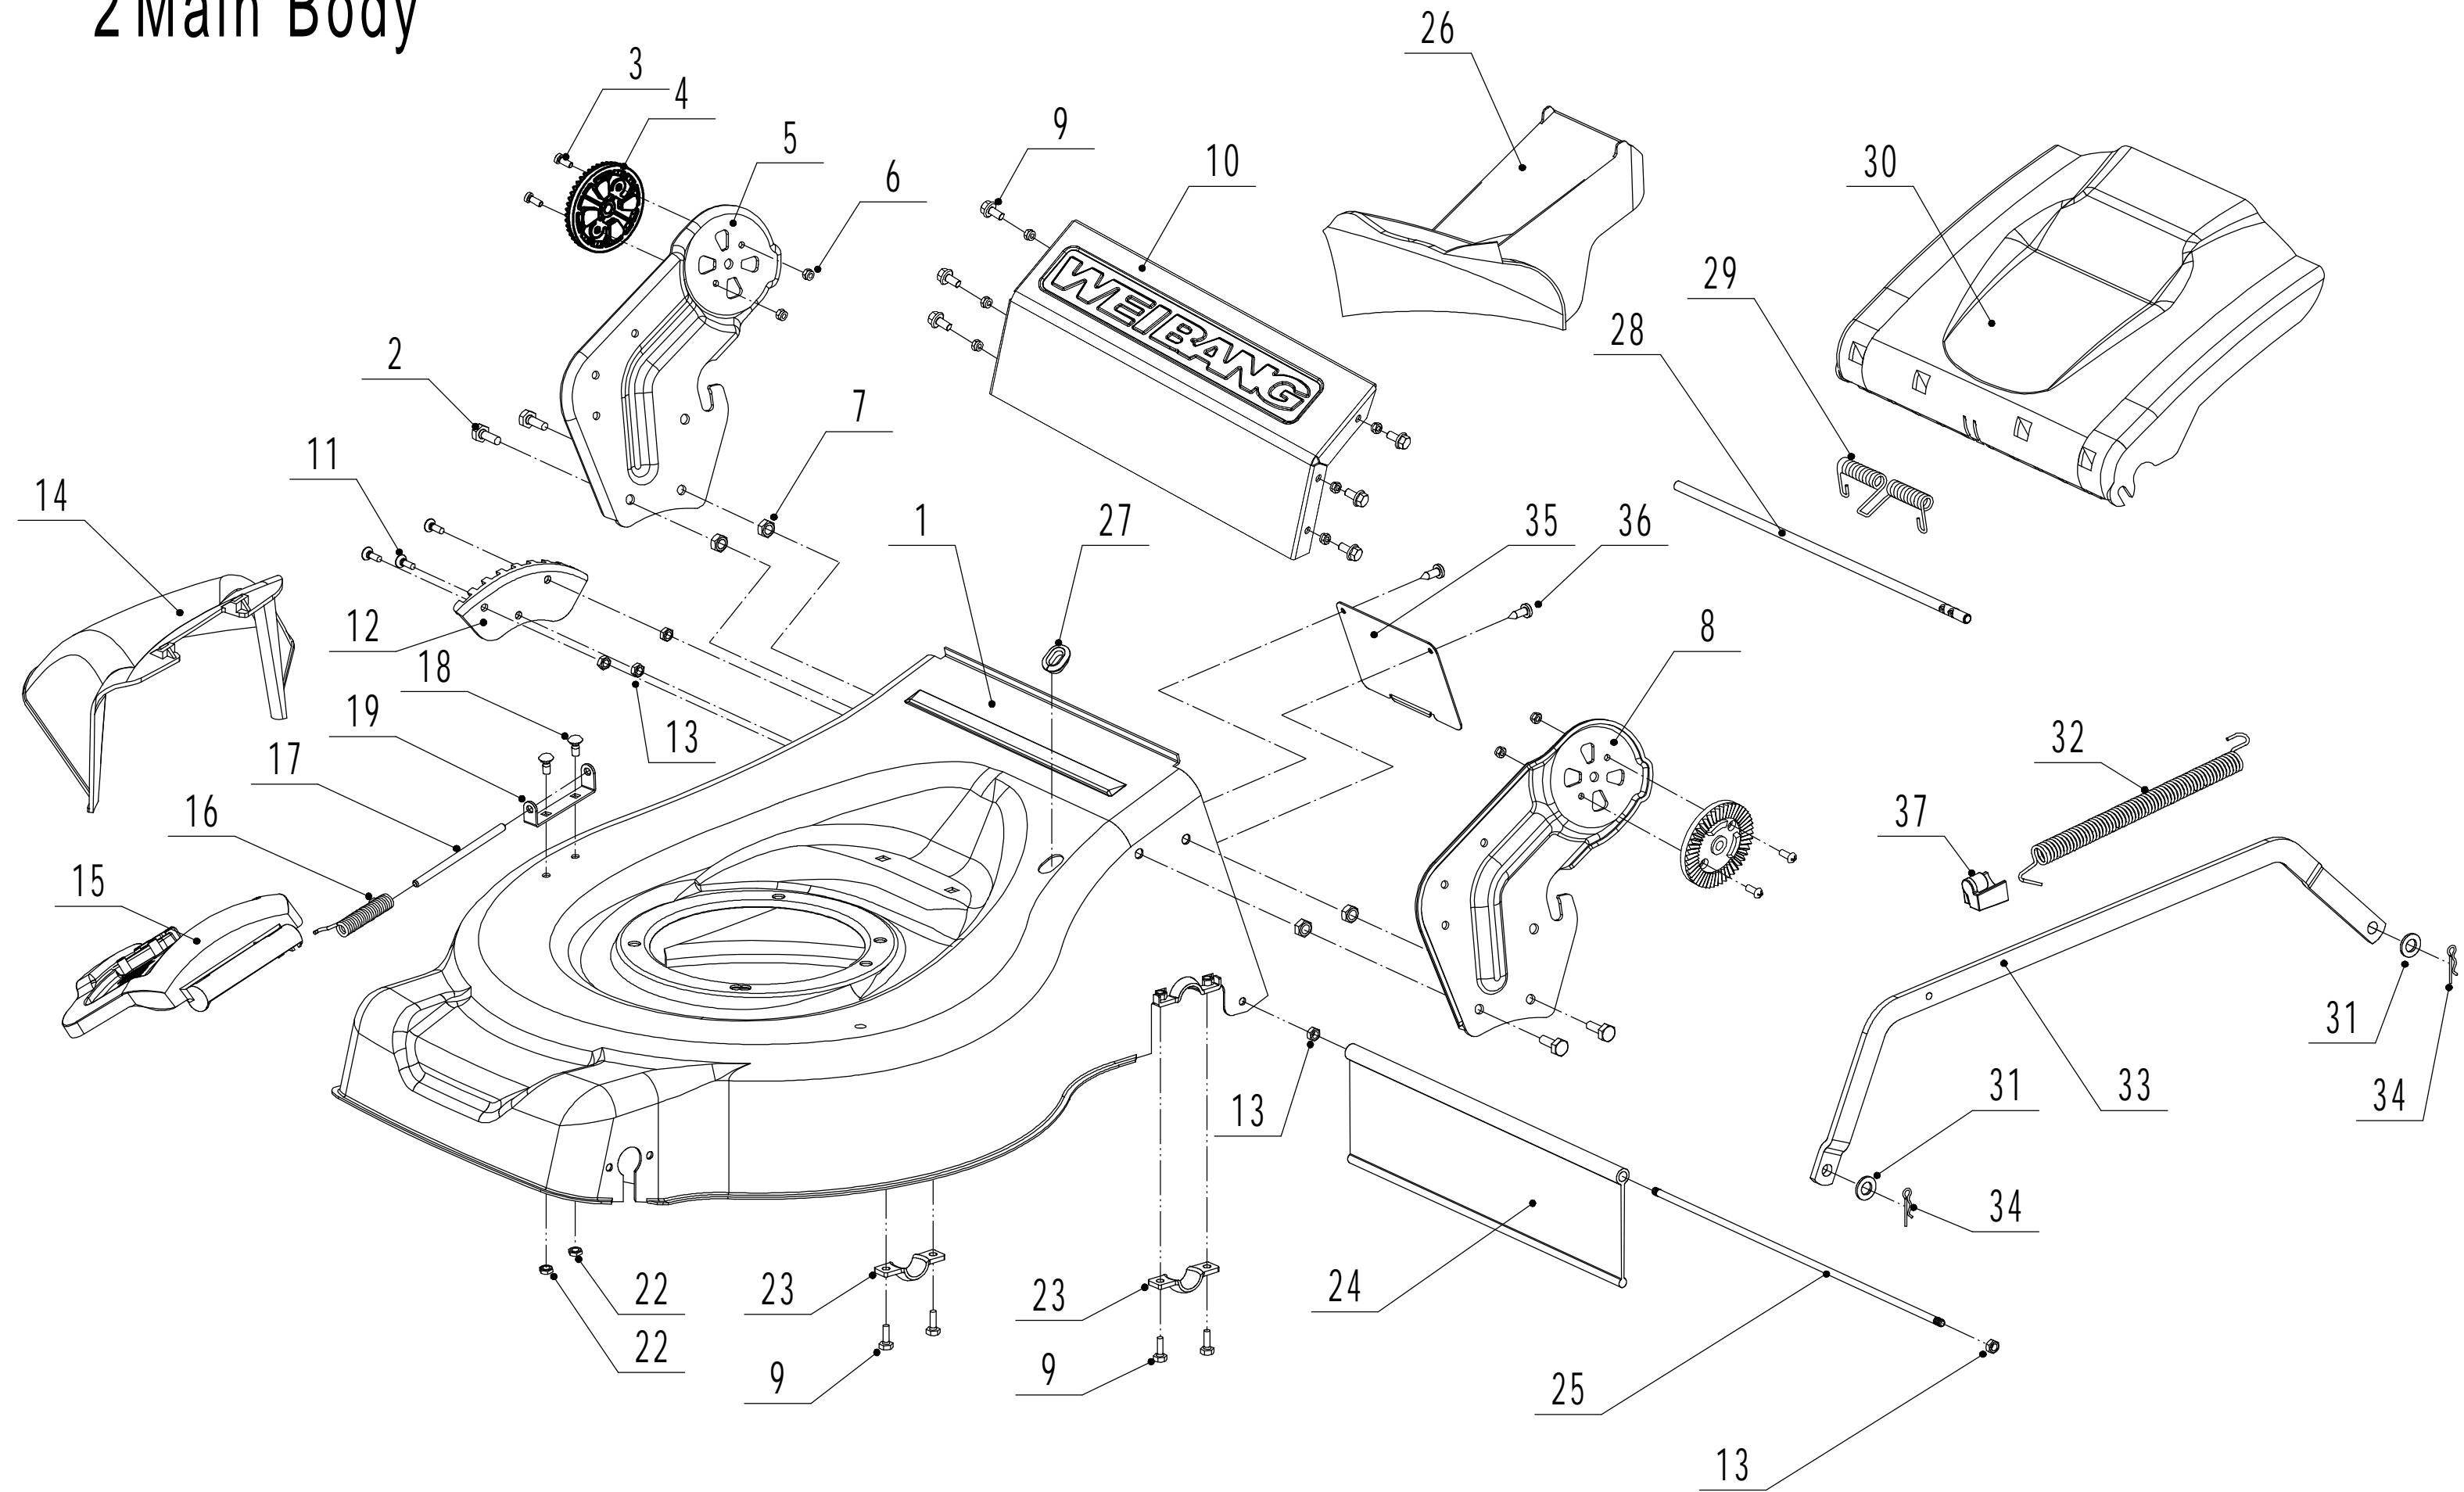

# 2 Main Body

<b>Part 2 - Main Body</b>		
<b>No.</b>	<b>ID zboží</b>	<b>Název</b>
1	5040101011/49	Chassis
2	0102008016	Bolt - M8x16
3	0104005012	Screw - M5x12
4	AVSA000000040/22	Tooth Disc
5	4560112010K/40	Right Handle Bracket
6	0202005000	Lock Nut - M5
7	0202008000	Lock Nut - M8
8	4560111010K/40	Left Handle Bracket
9	0102006012	Bolt - M6x12
10	5040111030/49	Connector
11	0104006016	Screw - M6x16
12	4560110010/01	Graduator
13	0202006000	Lock Nut - M6
14	5040108010	Side Deflector
15	5040107012	Side Cover
16	5020119010	Pivot
17	5020120010/02	Spring
18	0107006014	Square Neck Bolt
19	5020118010/02	Side Cover
22	0204006000	Lock Nut
23	5320114020/01	Upper Bracket
24	5040113010	Trailing Flap
25	5040112010/02	Pivot - Trailing Flap
26	5040104010	Mulching Plug
27	5360122010	Rubber Ring
28	5040106010/02	Pivot - Rear Cover
29	5360118010	Spring - Rear Cover
30	5040105010	Rear Cover
31	0301010000	Flat Washer
32	WB2100020102/01	Spring
33	5040109050/40	Connectting Rod
34	5320333010	Spring Clip
35	5360105010D/49	Baffle
36	0106004009	Screw - ST4.2x9.5
37	4560109012	Spring Bracket

# 3 Blade System

<b>Part 3 - Blade system</b>		
<b>No.</b>	<b>ID zboží</b>	<b>Název</b>
1	5360111010/02	Engine Washer 1
2	5360112010/02	Engine Washer 2
3	5320115010	Screw - 3/8x16x25
4	5310401010	Key
5	5380402010/02	Engine Pulley
6	0105006006	Screw - M6x6
7	5620133010S	V Belt - V10x835 30°
8	5040102010	Belt Shield
9	0302006000	Big Flat Washer
10	0202006000	Lock Nut - M6
12	5320404010/02	Adapter
13	5310402010	Friction Washer
14	5020405010/22	Blade
15	5310404010/02	Lock Disc
16	5310406010/04	Spring Washer
17	5320405010	Central Bolt