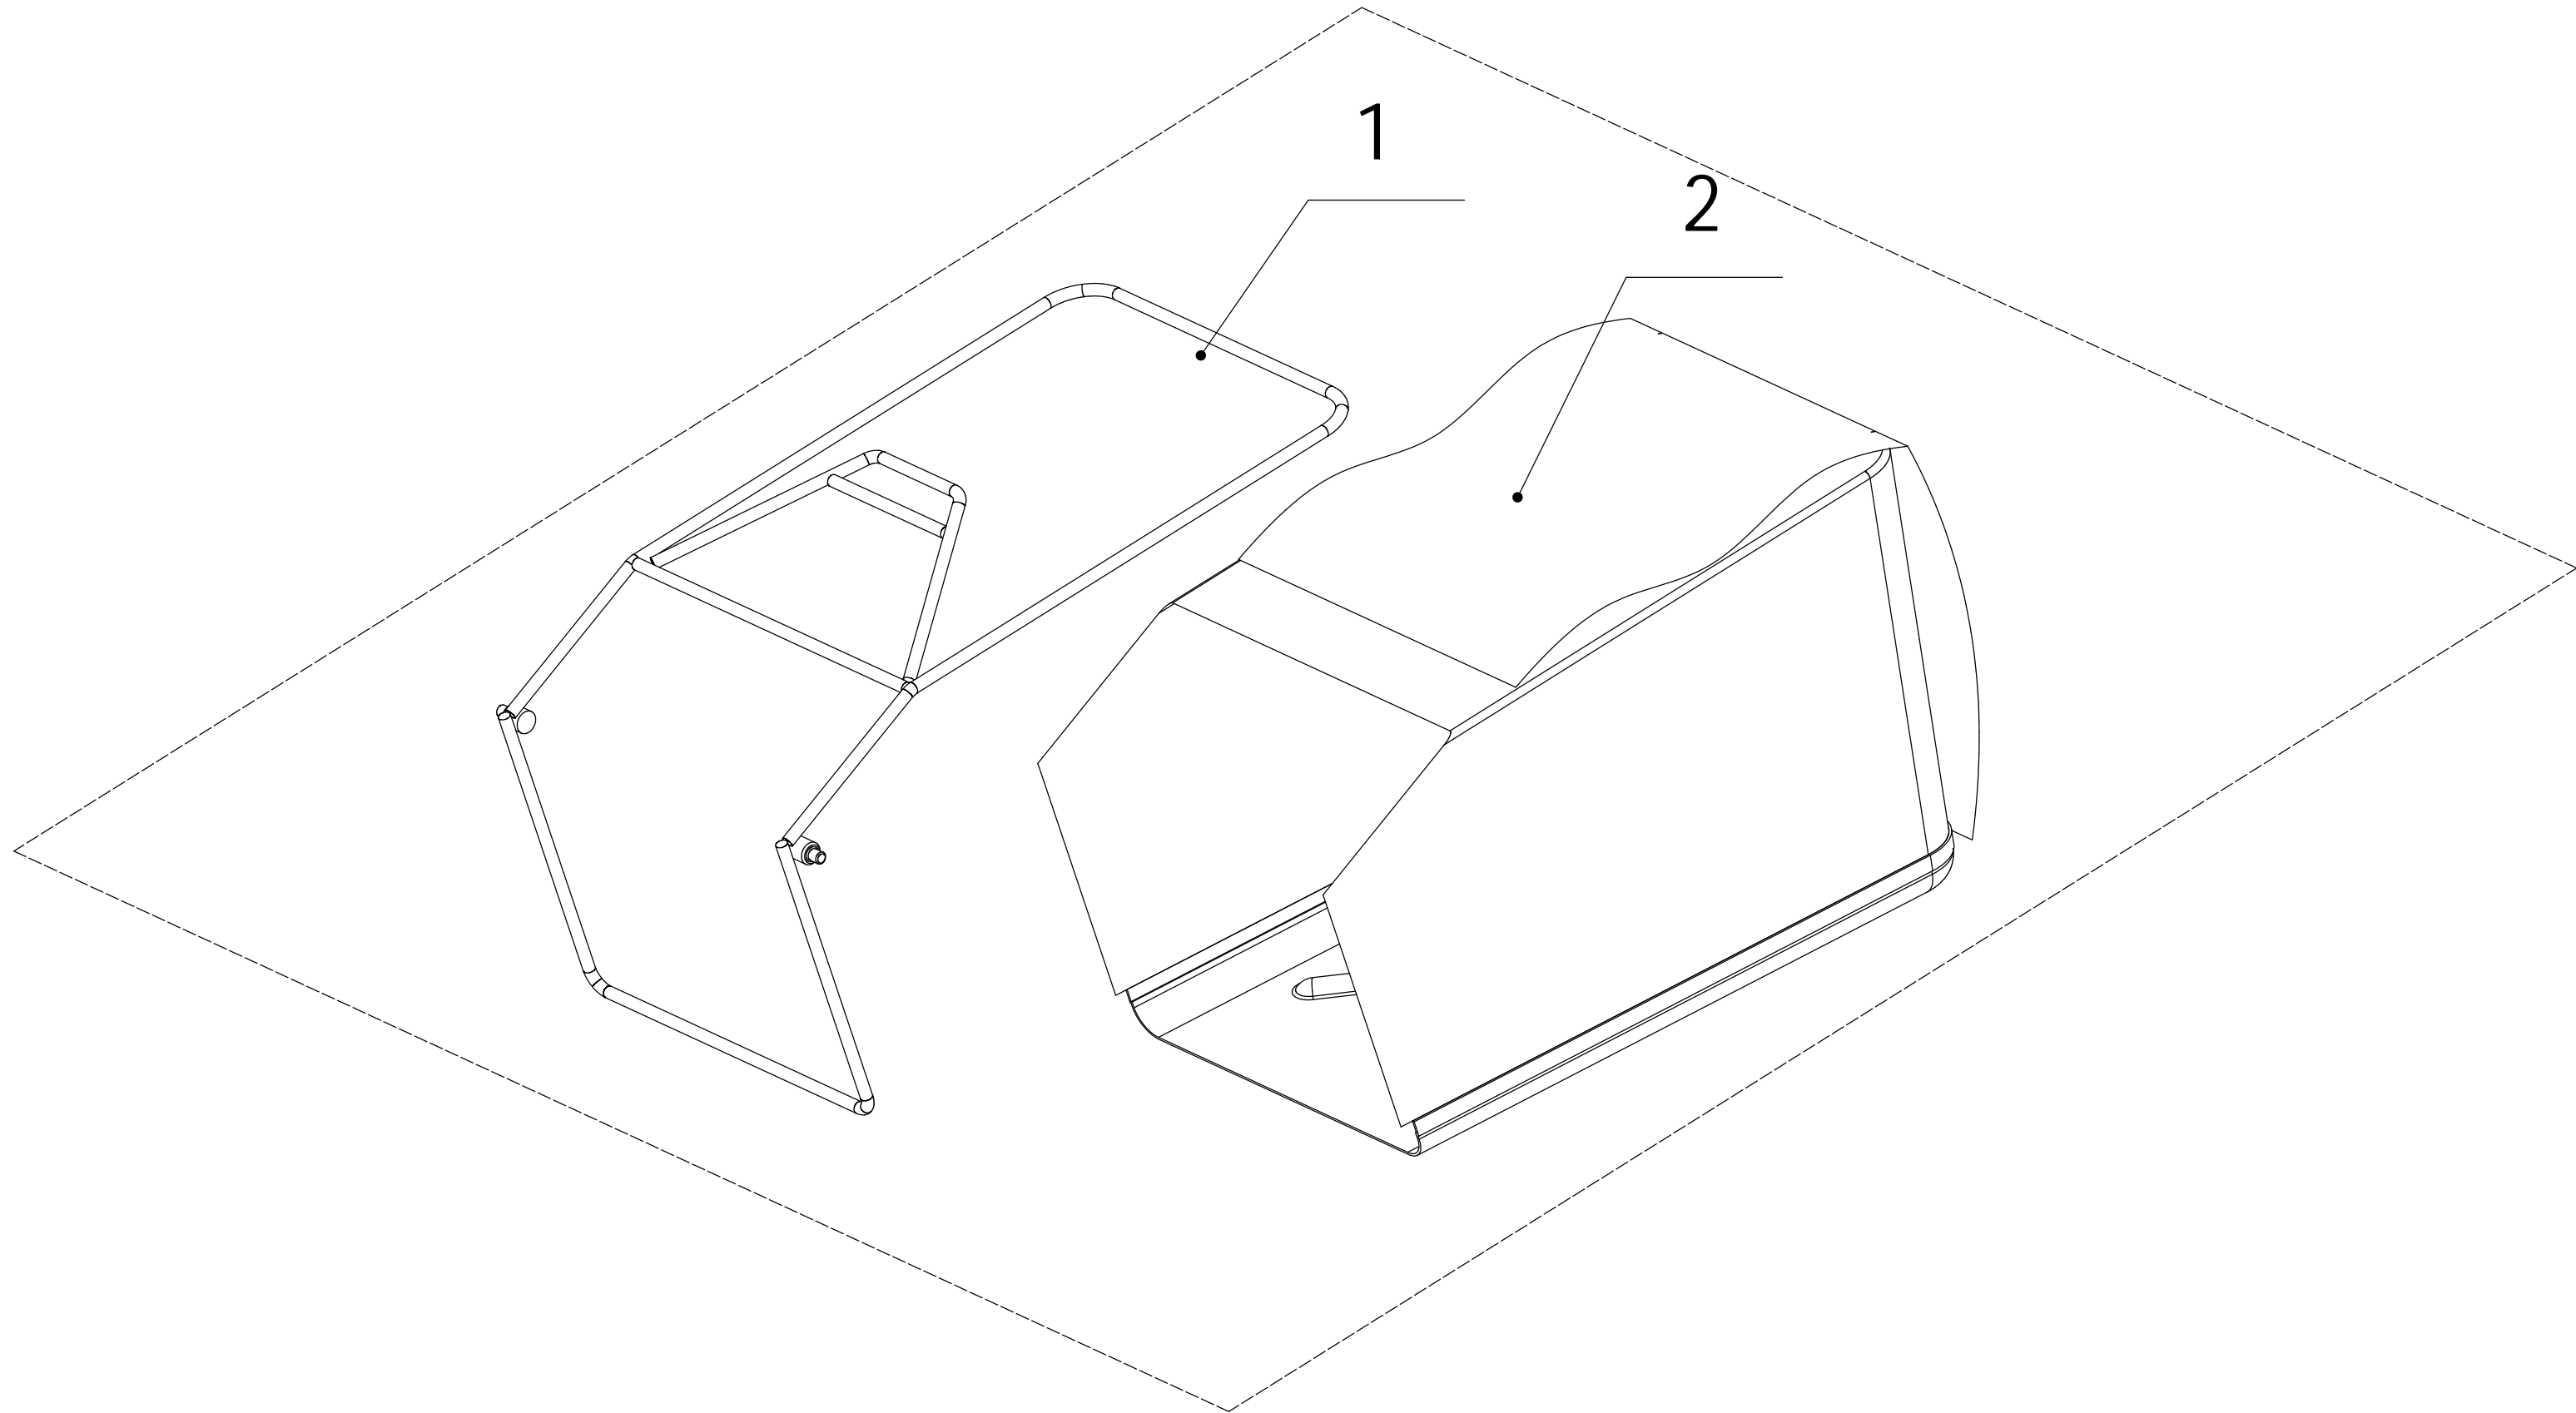

7 Grass Catcher

Part 7 - Grasscatcher Spare		
No.	ID zboží	Název
1	5040602010/22	Grass Catcher Frame
2	5040603010/84	Grass Bag