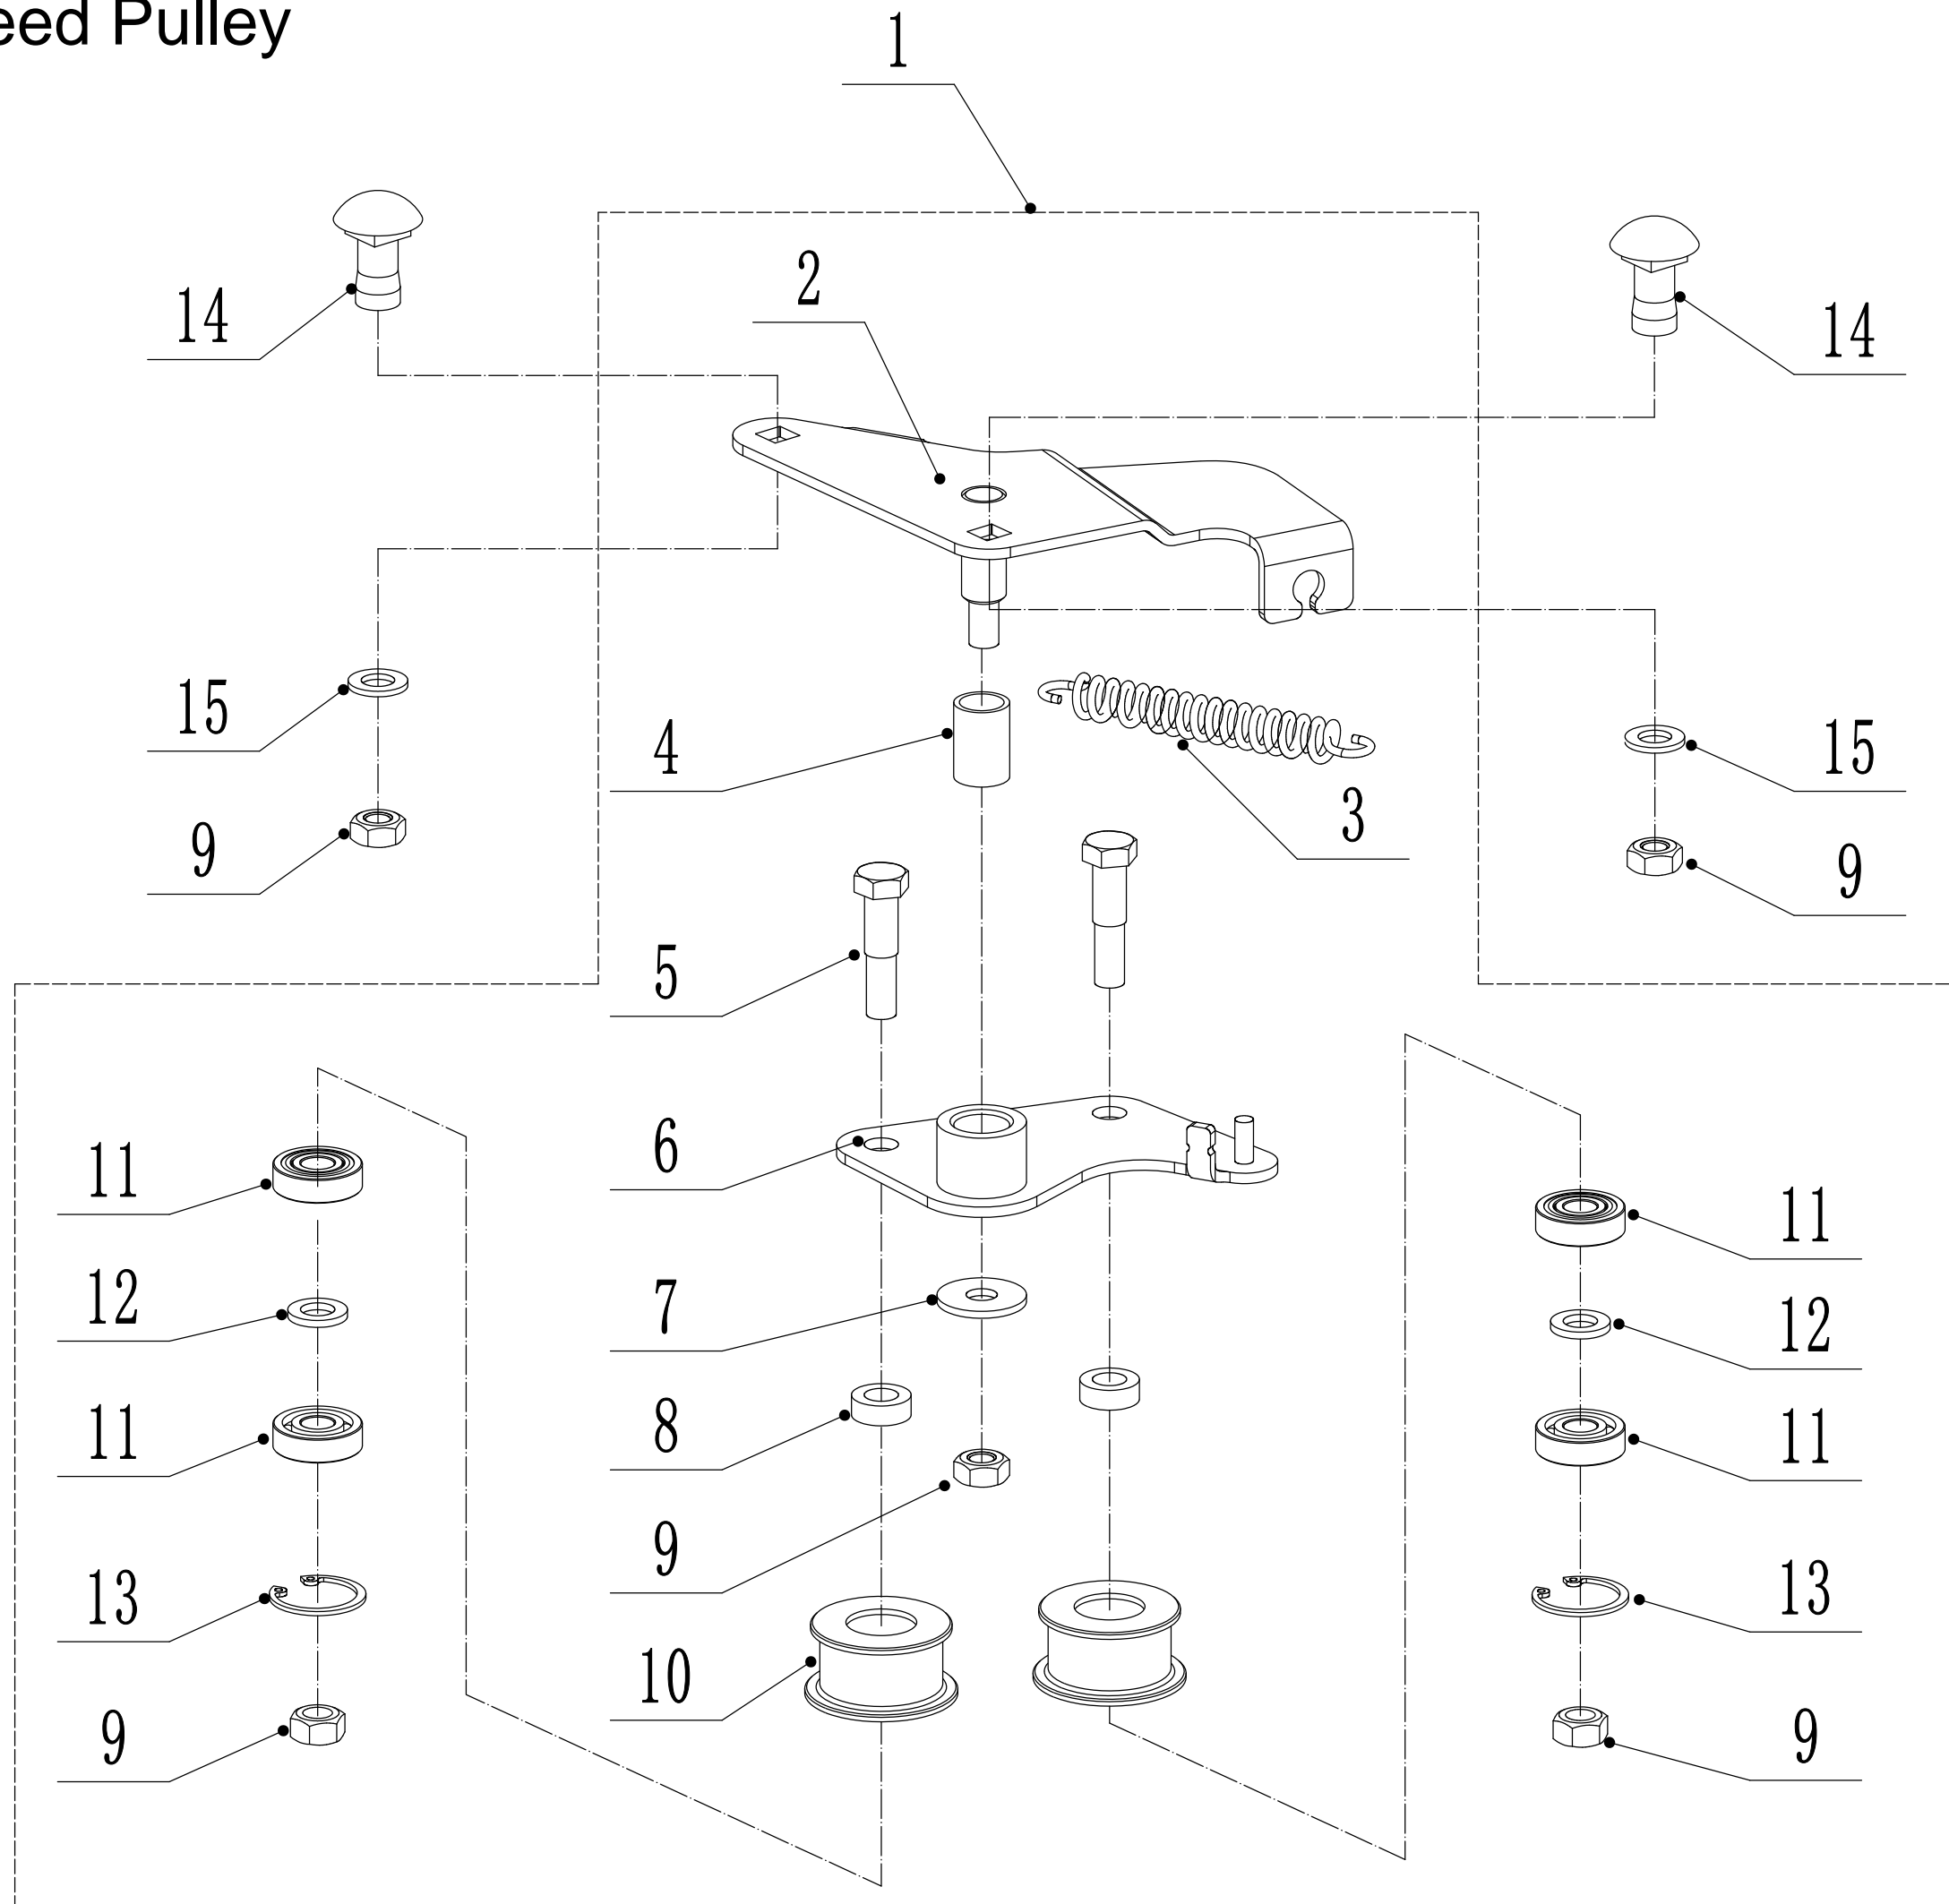

# 6 Handle And Controls

<b>Part 6 - Handle and Controls Spare</b>		
<b>No.</b>	<b>ID zboží</b>	<b>Název</b>
1	5020501020S/49	Handle
2	GM56E010000080	Handle Sheath
3	5320511030S/40	Clutch Lever
4	5320503020S/40	Brake Lever
5	5020501030S	Control Box Upper Cover
6	5380508010	Speed Control Grip
7	0106003013	Screw - ST2.9x13
8	5380510010	Throttle Control Grip
9	0108006060	Screw - M6x60
10	0108006050	Screw - M6x50
11	5020501040S	Control Box Lower Cover
12	LH194-1225	Brake Cable
13	BS120-1140	Clutch Cable
14	0113040018	Screw
15	ZD3/190	Cable Ties
16	0301006000	Spacer
17	5380512010	Bracket
18	0202006000	Lock Nut - M6
19	5360505010K	Speed Control Bracket
20	0202005000	Lock Nut - M5
21	5360506011	Speed Control Cable Bolt
22	YM72-1040-A	Throttle Cable
23	TX130-1060-A	Speed Control Cable
24	4510511010/01	Hook
25	0301005000	Spacer
26	0104005008	Screw - M5x8
27	4510114030	Fix Cap
28	GM48S000000100	Connecting Bolt
29	GM56A100400000	Lock Lever
30	0801008022	Axis Pin
31	GM56A100000040/04	Spacer
32	GM56A100000050/01	Spacer
33	GM48S030200000	Tooth Disc Kit
34	0201008000DD	Lock Nut - M8

# 8 Variable Speed Pulley

<b>Part 8 - Variable Speed Pulley Spare</b>		
<b>No.</b>	<b>ID zboží</b>	<b>Název</b>
1	Y095040	Tensional Pully Assembly
2	5040114010/02	Tensional Arm Bracket
3	4820114010	Tensional Spring
4	4820112010	Nylon Bush
5	5340131010/02	Tensional Pulley Bolt
6	5040115010/02	Tensional Arm Weldment
7	0302008000	Big Flat Washer
8	5340129010/02	Spacer1
9	0202008000	Lock Nut - M8
10	5340128010	Tensional Pulley
11	609/2RS	Bearing
12	5340130010/02	Spacer2
13	1001024000	Check Ring For Shaft
14	0107008020	Bolt - M8x16
15	0301008000	Flat Washer