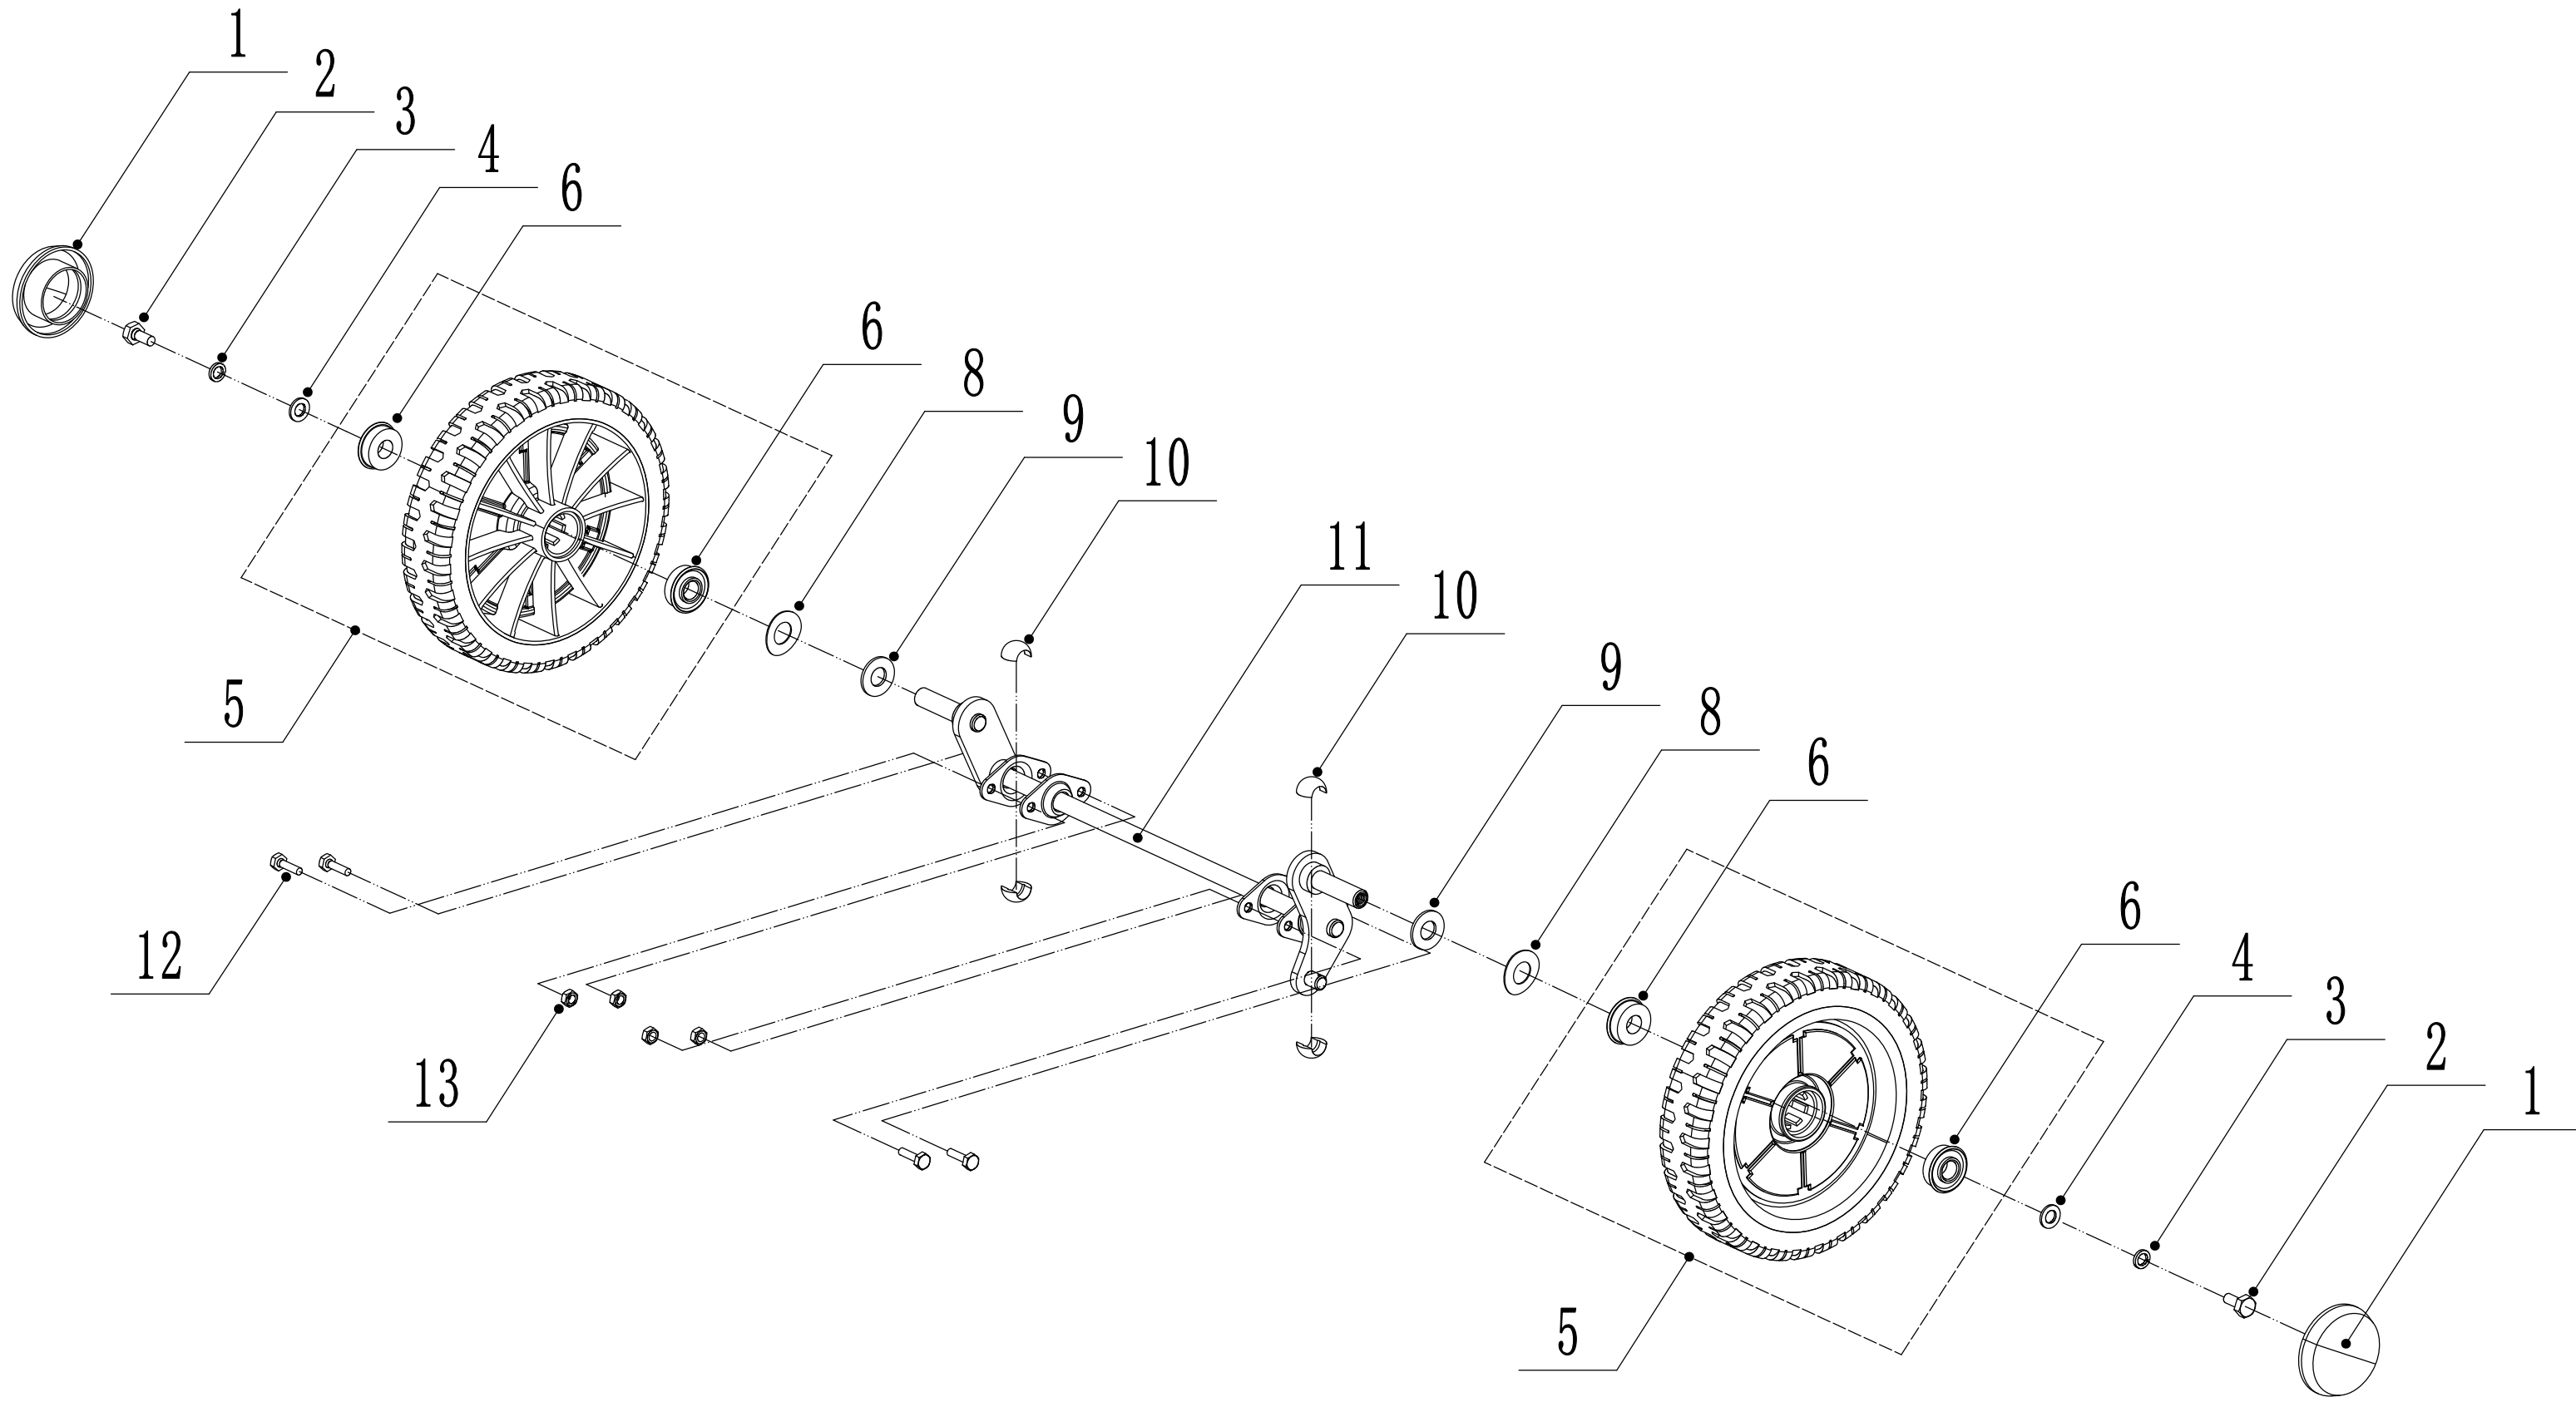

# 2 Main Body

<b>Part 2 - Main Body</b>		
<b>No.</b>	<b>ID zboží</b>	<b>Název</b>
1	5040101011/49	Chassis
2	0102008016	Bolt - M8x16
3	0104005012	Screw - M5x12
4	AVSA000000040/22	Tooth Disc
5	4560112010K/40	Right Handle Bracket
6	0202005000	Lock Nut - M5
7	0202008000	Lock Nut - M8
8	4560111010K/40	Left Handle Bracket
9	0102006012	Bolt - M6x12
10	5040111030/49	Connector
11	0104006016	Screw - M6x16
12	4560110010/01	Graduator
13	0202006000	Lock Nut - M6
14	5040108010	Side Deflector
15	5040107012	Side Cover
16	5020119010	Pivot
17	5020120010/02	Spring
18	0107006014	Square Neck Bolt
19	5020118010/02	Side Cover
22	0204006000	Lock Nut
23	5320114020/01	Upper Bracket
24	5040113010	Trailing Flap
25	5040112010/02	Pivot - Trailing Flap
26	5040104010	Mulching Plug
27	5360122010	Rubber Ring
28	5040106010/02	Pivot - Rear Cover
29	5360118010	Spring - Rear Cover
30	5040105010	Rear Cover
31	0301010000	Flat Washer
32	WB2100020102/01	Spring
33	5040109050/40	Connectting Rod
34	5320333010	Spring Clip
35	5360105010D/49	Baffle
36	0106004009	Screw - ST4.2x9.5
37	4560109012	Spring Bracket

# 4 Front Axle

<b>Part 4 - Front Axle</b>		
<b>No.</b>	<b>ID zboží</b>	<b>Název</b>
1	5310214010	Wheel Cap
2	0101008015	Bolt - M8x15
3	0401008000	Spring Washer
4	0301008000	Flat Washer
5	5310212010/40	Wheel
6	5310213010	Bearing
8	5310211010/02	Spacer
9	5310210010/02	Wheel Axis Spacer
10	5310209010	Spherical Bearing
11	5040201020/01	Front Axle Welding
12	0102006012	Hex Flange Bolt - M6x12
13	0202006000	Lock Nut - M6