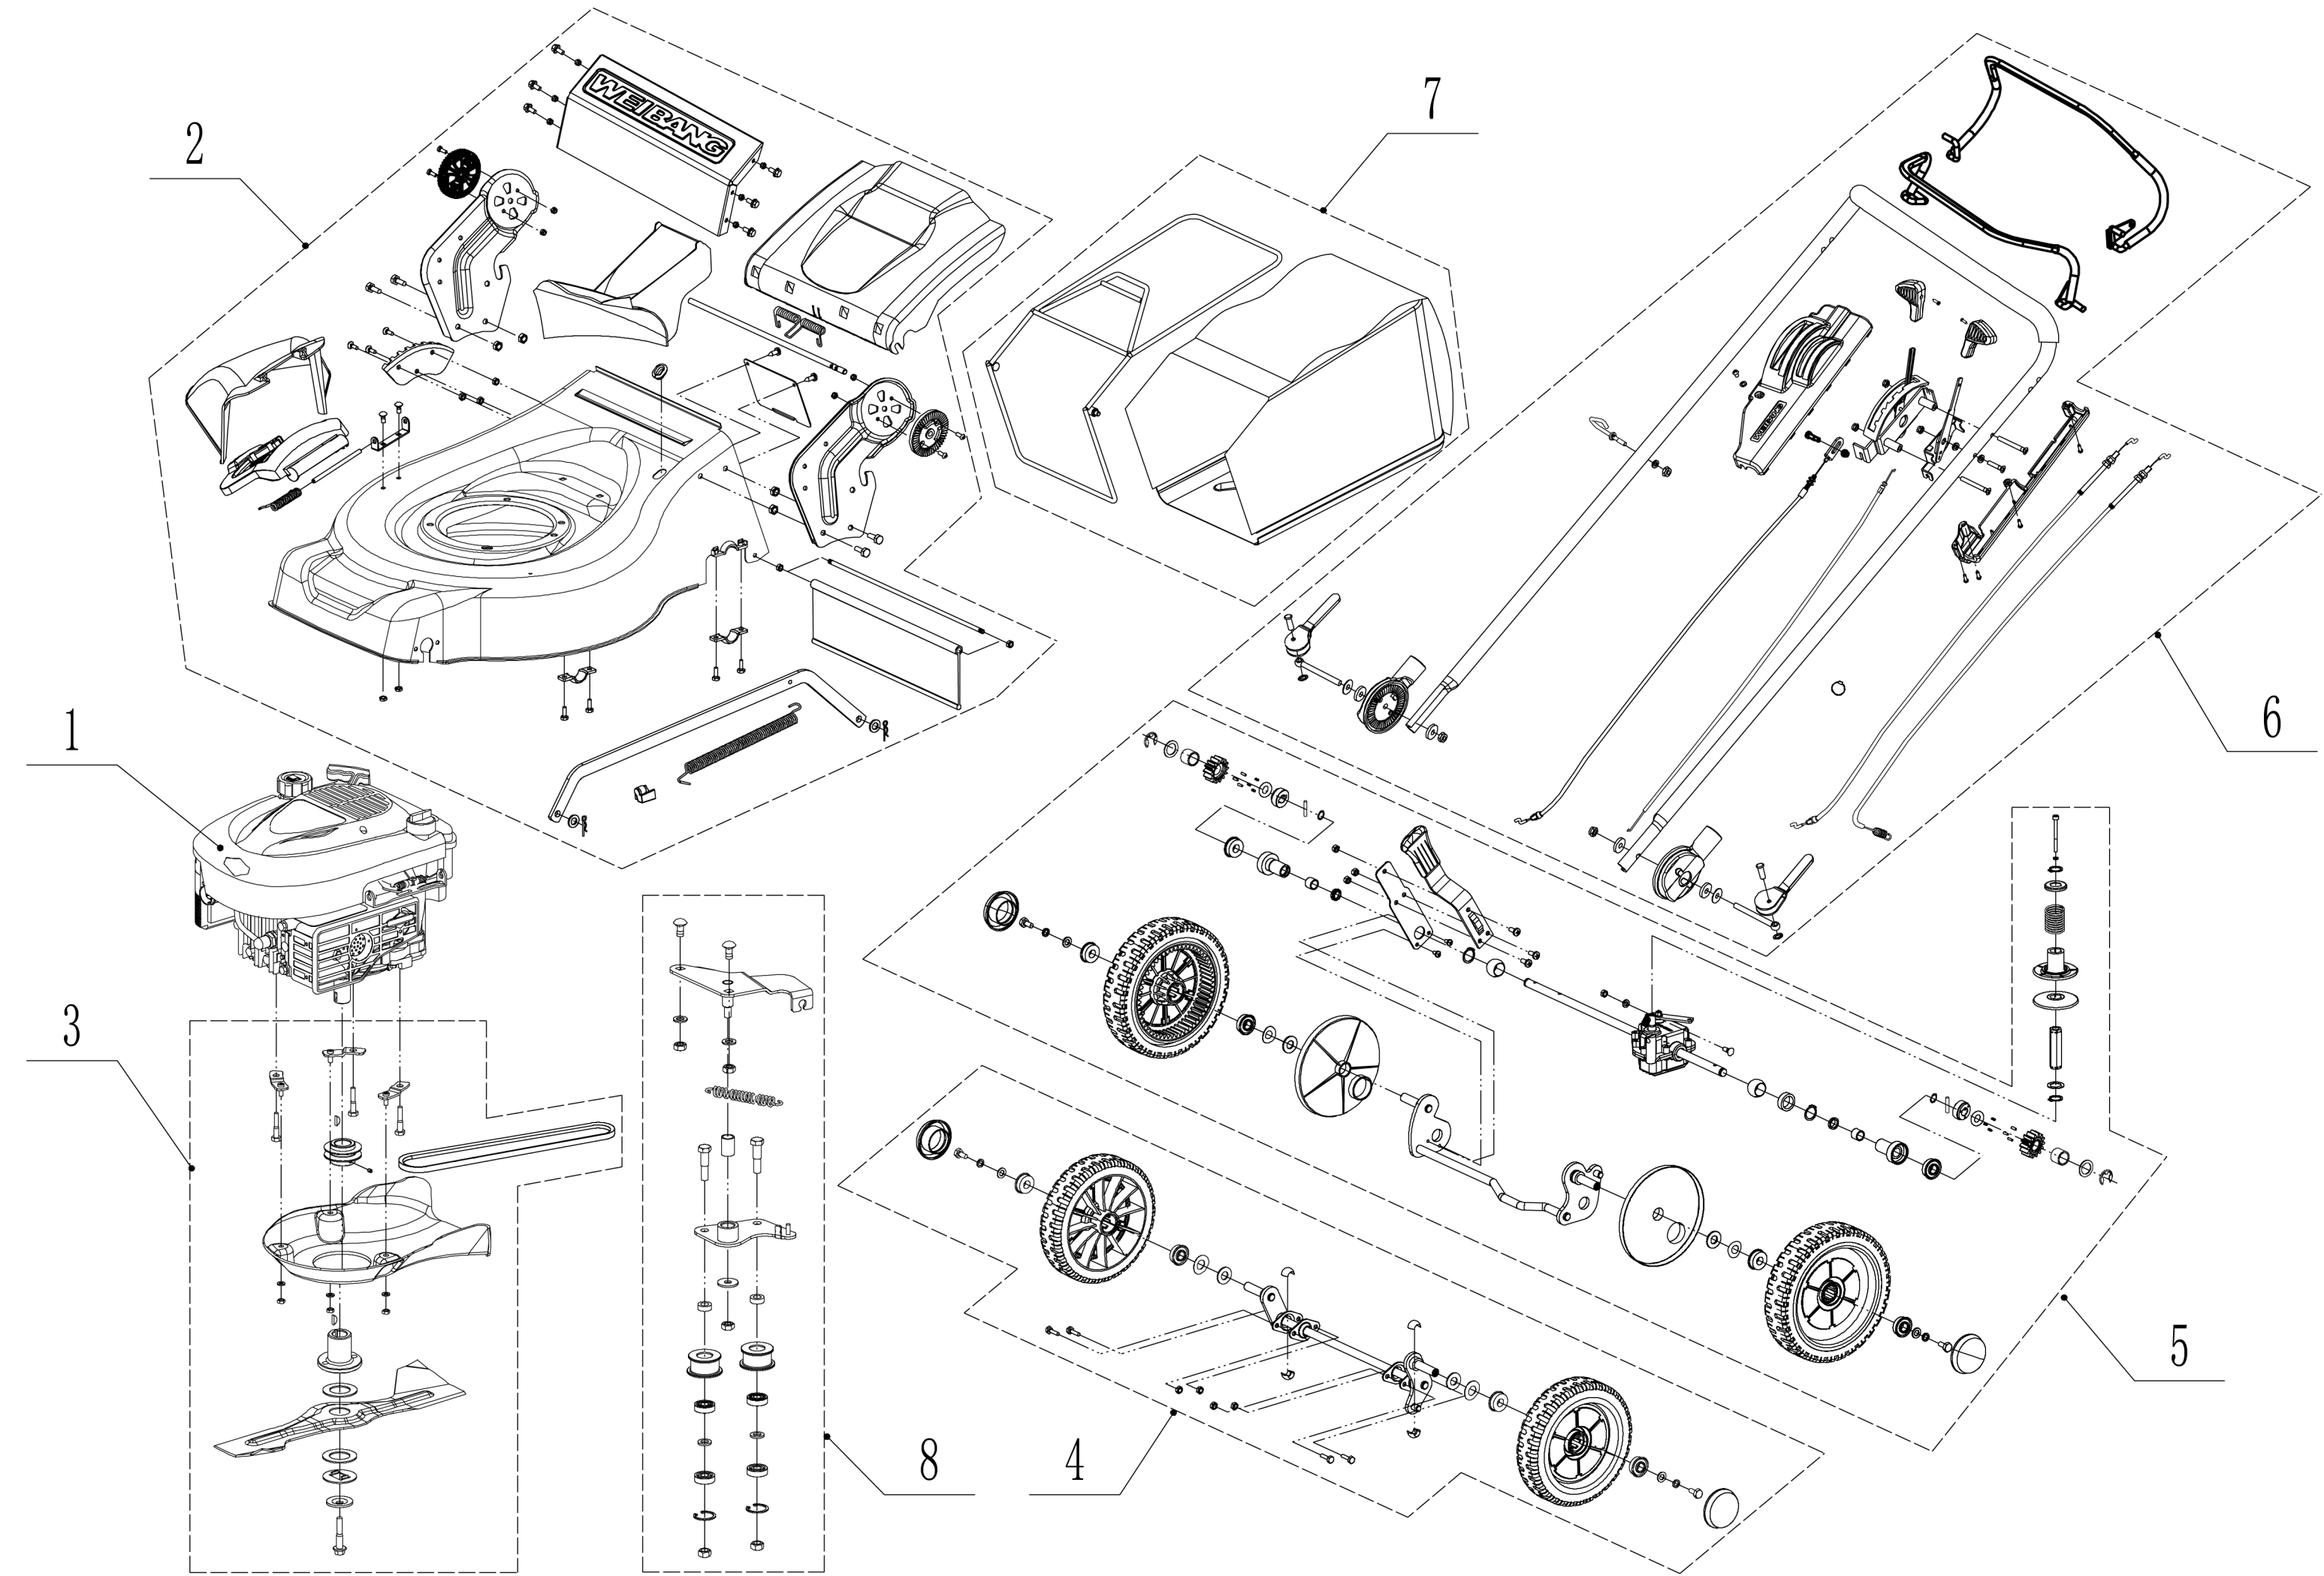

# 2 Main Body

<b>Part 2 - Main Body</b>		
<b>No.</b>	<b>ID zboží</b>	<b>Název</b>
1	5040101011/49	Chassis
2	0102008016	Bolt - M8x16
3	0104005012	Screw - M5x12
4	AVSA000000040/22	Tooth Disc
5	4560112010K/40	Right Handle Bracket
6	0202005000	Lock Nut - M5
7	0202008000	Lock Nut - M8
8	4560111010K/40	Left Handle Bracket
9	0102006012	Bolt - M6x12
10	5040111030/49	Connector
11	0104006016	Screw - M6x16
12	4560110010/01	Graduator
13	0202006000	Lock Nut - M6
14	5040108010	Side Deflector
15	5040107012	Side Cover
16	5020119010	Pivot
17	5020120010/02	Spring
18	0107006014	Square Neck Bolt
19	5020118010/02	Side Cover
22	0204006000	Lock Nut
23	5320114020/01	Upper Bracket
24	5040113010	Trailing Flap
25	5040112010/02	Pivot - Trailing Flap
26	5040104010	Mulching Plug
27	5360122010	Rubber Ring
28	5040106010/02	Pivot - Rear Cover
29	5360118010	Spring - Rear Cover
30	5040105010	Rear Cover
31	0301010000	Flat Washer
32	WB2100020102/01	Spring
33	5040109050/40	Connectting Rod
34	5320333010	Spring Clip
35	5360105010D/49	Baffle
36	0106004009	Screw - ST4.2x9.5
37	4560109012	Spring Bracket

# 8 Variable Speed Pulley

<b>Part 8 - Variable Speed Pulley Spare</b>		
<b>No.</b>	<b>ID zboží</b>	<b>Název</b>
1	Y095040	Tensional Pully Assembly
2	5040114010/02	Tensional Arm Bracket
3	4820114010	Tensional Spring
4	4820112010	Nylon Bush
5	5340131010/02	Tensional Pulley Bolt
6	5040115010/02	Tensional Arm Weldment
7	0302008000	Big Flat Washer
8	5340129010/02	Spacer1
9	0202008000	Lock Nut - M8
10	5340128010	Tensional Pulley
11	609/2RS	Bearing
12	5340130010/02	Spacer2
13	1001024000	Check Ring For Shaft
14	0107008020	Bolt - M8x16
15	0301008000	Flat Washer