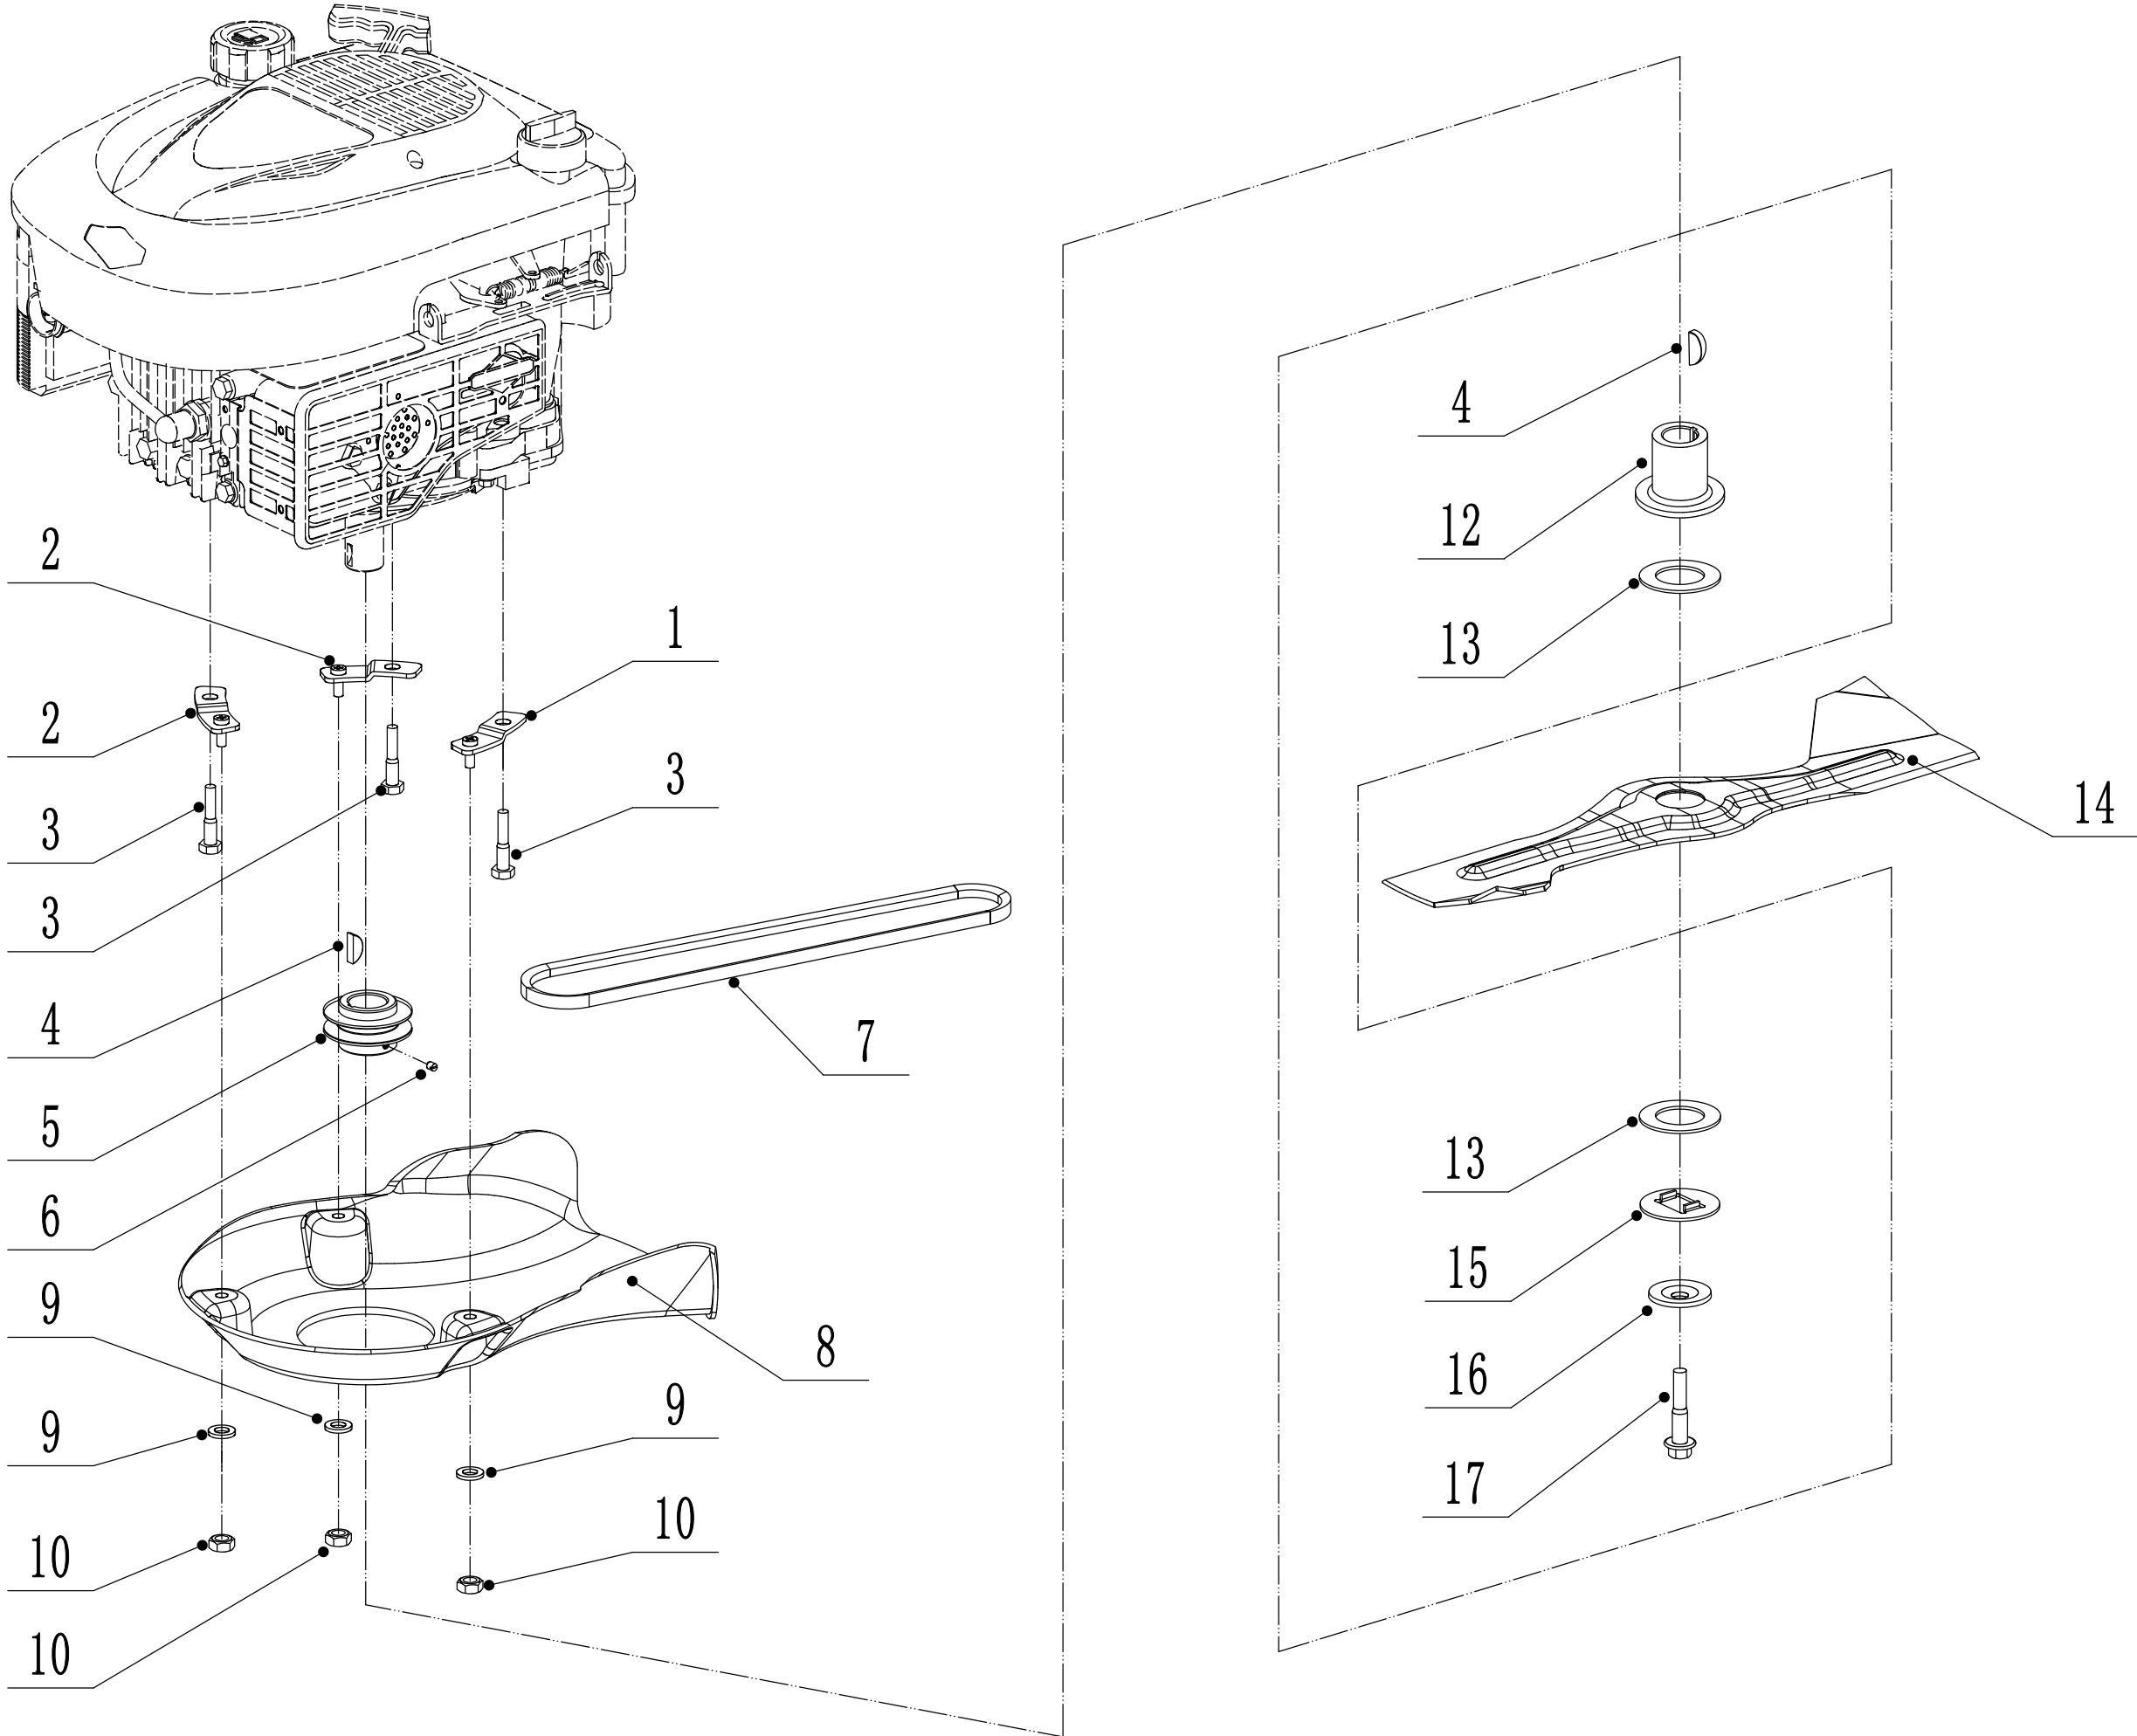

# 2 Main Body

<b>Part 2 - Main Body</b>		
<b>No.</b>	<b>ID zboží</b>	<b>Název</b>
1	5040101011/49	Chassis
2	0102008016	Bolt - M8x16
3	0104005012	Screw - M5x12
4	AVSA000000040/22	Tooth Disc
5	4560112010K/40	Right Handle Bracket
6	0202005000	Lock Nut - M5
7	0202008000	Lock Nut - M8
8	4560111010K/40	Left Handle Bracket
9	0102006012	Bolt - M6x12
10	5040111030/49	Connector
11	0104006016	Screw - M6x16
12	4560110010/01	Graduator
13	0202006000	Lock Nut - M6
14	5040108010	Side Deflector
15	5040107012	Side Cover
16	5020119010	Pivot
17	5020120010/02	Spring
18	0107006014	Square Neck Bolt
19	5020118010/02	Side Cover
22	0204006000	Lock Nut
23	5320114020/01	Upper Bracket
24	5040113010	Trailing Flap
25	5040112010/02	Pivot - Trailing Flap
26	5040104010	Mulching Plug
27	5360122010	Rubber Ring
28	5040106010/02	Pivot - Rear Cover
29	5360118010	Spring - Rear Cover
30	5040105010	Rear Cover
31	0301010000	Flat Washer
32	WB2100020102/01	Spring
33	5040109050/40	Connectting Rod
34	5320333010	Spring Clip
35	5360105010D/49	Baffle
36	0106004009	Screw - ST4.2x9.5
37	4560109012	Spring Bracket

# 3 Blade System

<b>Part 3 - Blade system</b>		
<b>No.</b>	<b>ID zboží</b>	<b>Název</b>
1	5360111010/02	Engine Washer 1
2	5360112010/02	Engine Washer 2
3	5320115010	Screw - 3/8x16x25
4	5310401010	Key
5	5380402010/02	Engine Pulley
6	0105006006	Screw - M6x6
7	5620133010S	V Belt - V10x835 30°
8	5040102010	Belt Shield
9	0302006000	Big Flat Washer
10	0202006000	Lock Nut - M6
12	5320404010/02	Adapter
13	5310402010	Friction Washer
14	5020405010/22	Blade
15	5310404010/02	Lock Disc
16	5310406010/04	Spring Washer
17	5320405010	Central Bolt