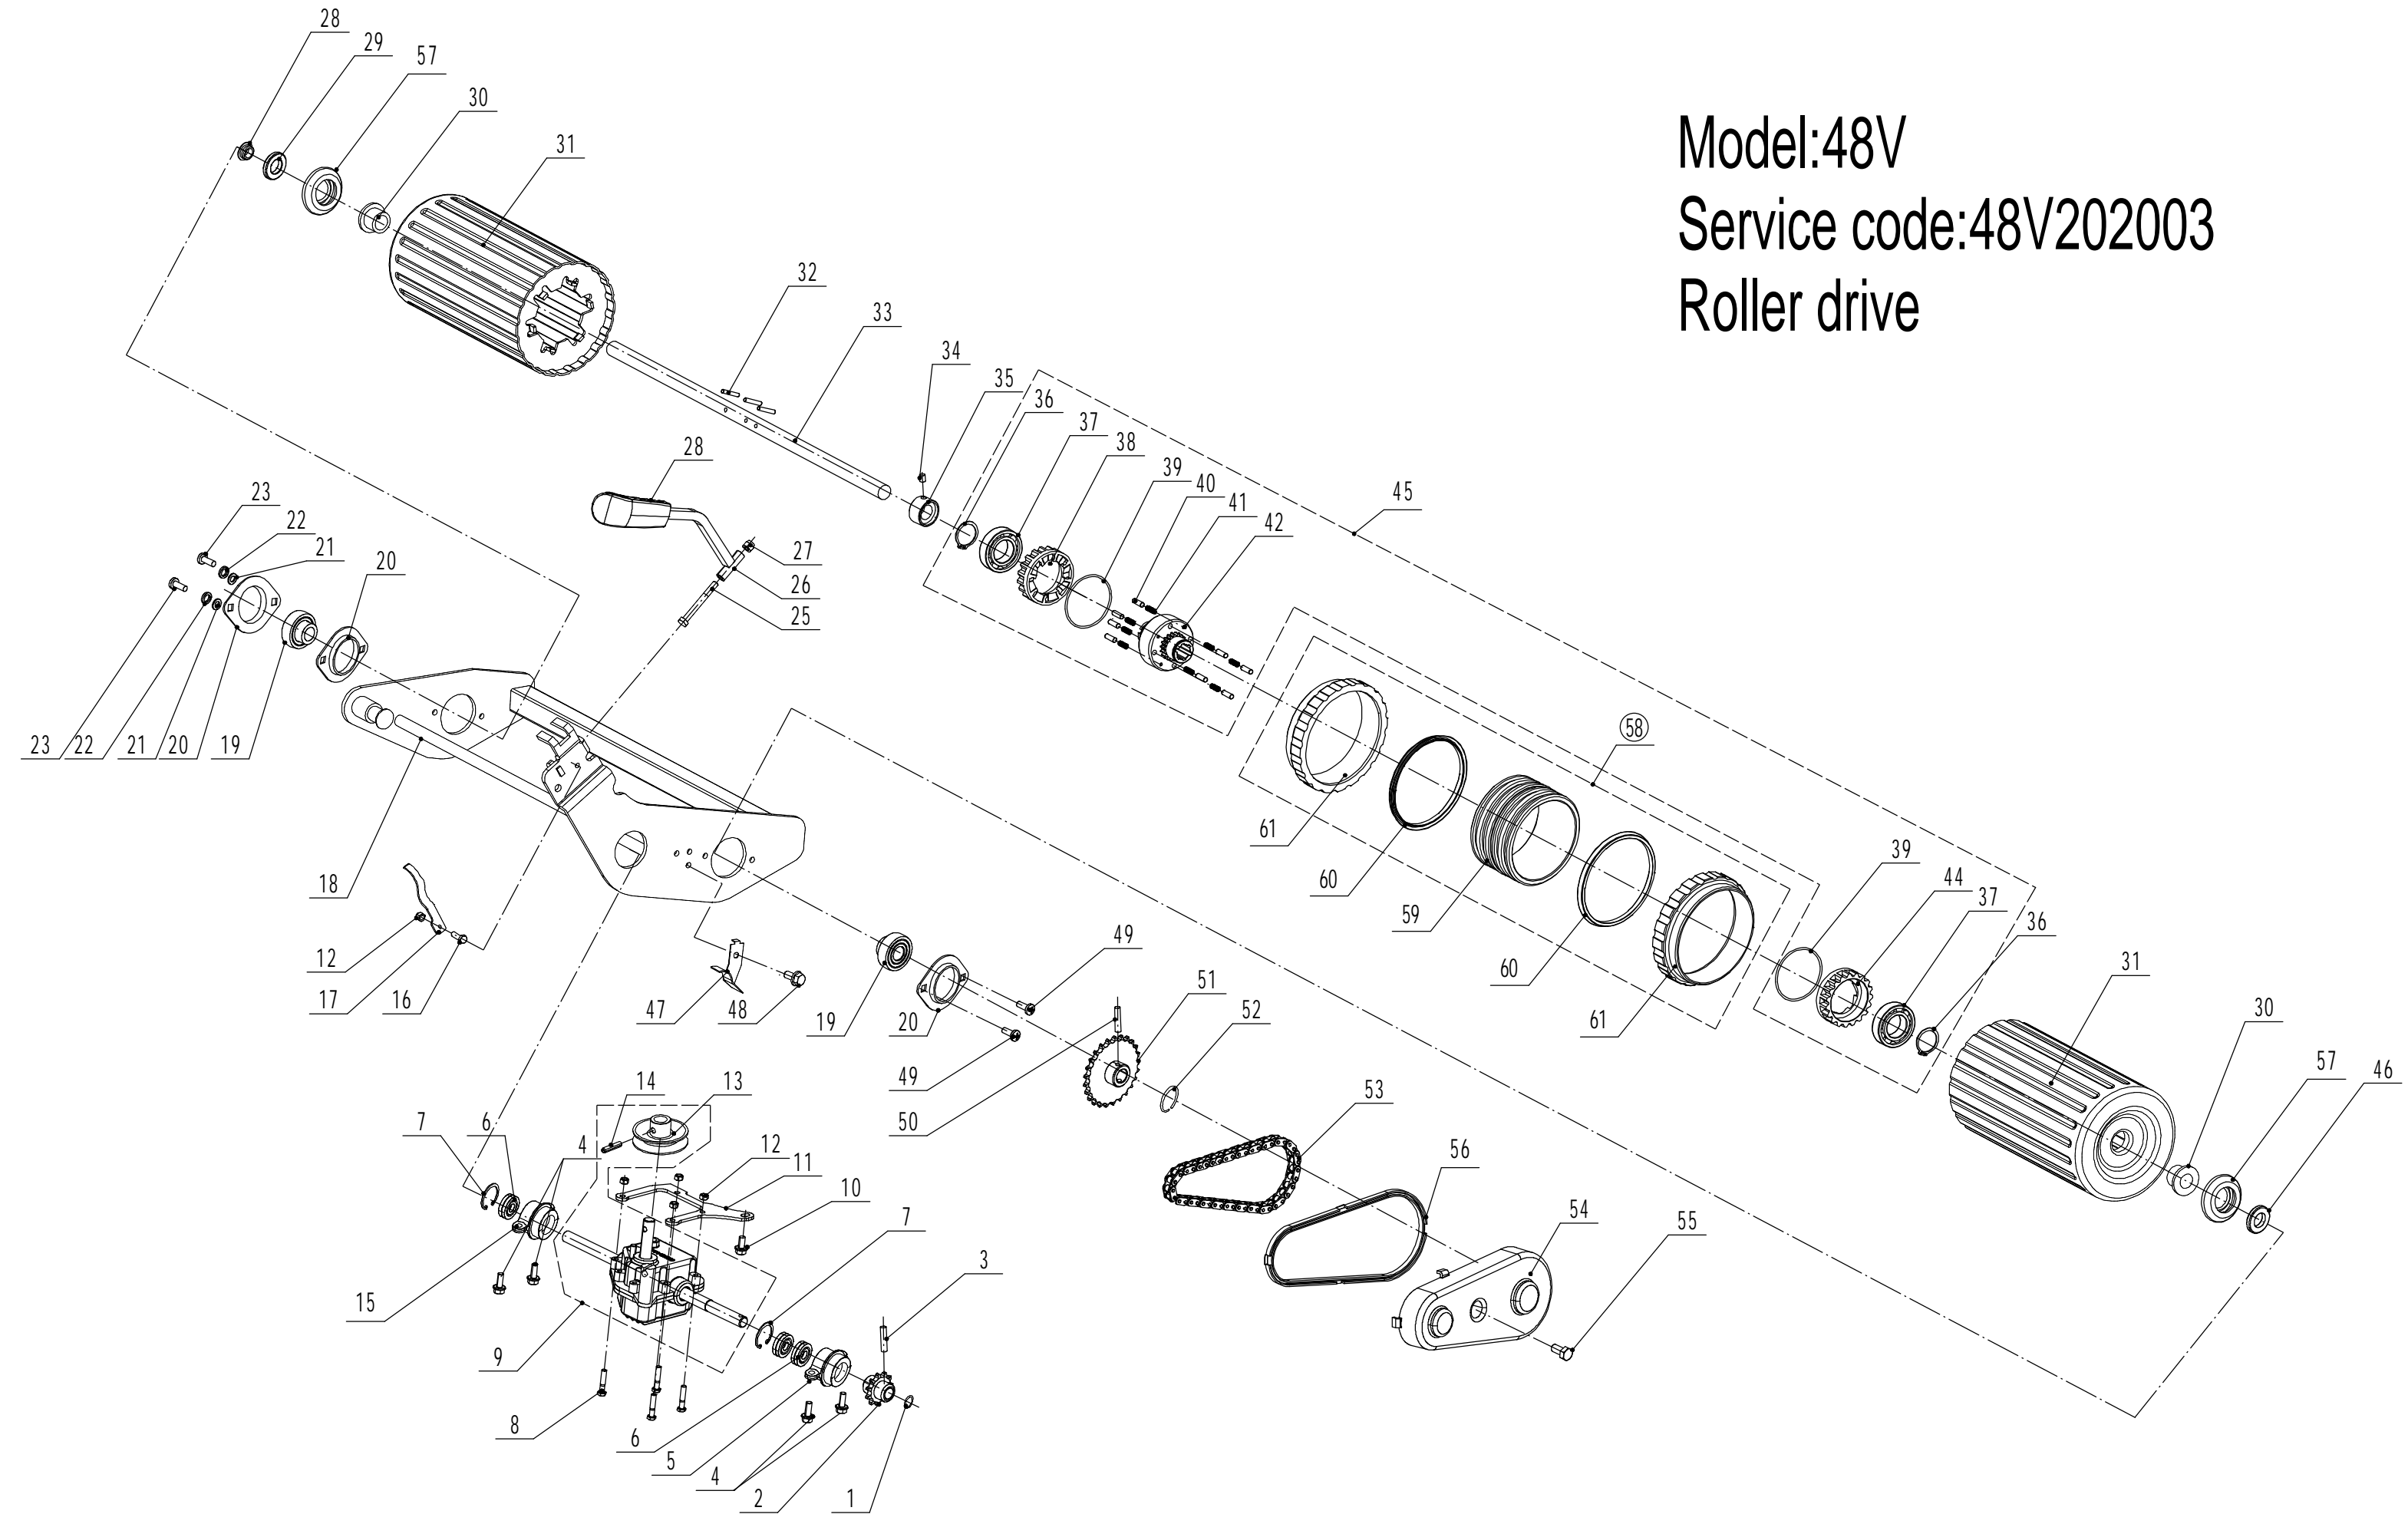

Model:48V
Service code:48V202003
Roller drive

Part 5 - Roller Drive - Spare Parts		
No.	ID Zboží	Název
1	GM56A060000021	Circlip
2	GM56A060000020	Sprocket
3	GM56A060000022	Spring Pin
4	4820104011	Bolt - M6x15
5	GM56A060300010	Bearing Bracket - L/H
6	R8	Bearing
7	0901028000	Internal Circlip - 28mm
8	0101005025	Bolt - M5x25
9	Y20486R0	Transmission
10	4820104010	Screw - M6x12
11	GM56A060000100/02	Bracket
12	0204005000	Lock Nut - M5
13	5020308020	Pulley - Transmission
14	0701005020	Spring Pin
15	GM56A060600010	Bearing Bracket - R/H
16	0101005016	Bolt - M5x16
17	GM56A060000010/04	Spring
18	GM48A050200000/22	Roller Frame
19	UB202	Bearing - UB202
20	PFL203	Bearing Bracket
21	0301006000	Plain Washer - M6
22	0401006000	Spring Washer - M6
23	0101006012	Bolt - M6x12
24	0101006055	Bolt - M6x55
25	GM56A060101000/40	Lever - Height Adjuster
26	0202006000	Lock Nut - M6
27	GM56A060100010	Handle - Height Adjuster
28	GM56A060000120	Plug - Bearing
29	GM56A060000090/02	Spacer
30	GM56A060000080	Sliding- bearing
31	GM48A050300000/40	Roller Half - 48cm
32	HQ000000230	Pin
33	GM48A050400010/02	Roller Shaft - 48cm
34	0105006008	Grub Screw - M6x8
35	GM56A060500060/02	Collar
36	1001025000	External Circlip - 25mm
37	6005/2RS	Bearing - 6005/2RS
38	GM56A060500050	right disc
39	1401053002	O-Ring - 53x2
40	GM56A060500030	Pin
41	GM56A060500040	Spring
42	GM56A060501000	pin bracket
44	GM56A060500020	left disc
45	Y27DXQZC01	Ratchet Assy
46	GM56A060000070/02	Spacer
47	GM56A060000050/04	Spring - Chain Tension
48	0102006010	Flange Bolt - M6x10
49	4820122010	Bolt - M6x12
50	GM56A060000051	Pin
51	GM56A060000060	Sprocket
52	GM56A060000052	C-Clip
53	06B0146	Chain
54	GM56A060000040/22	Cover - Chain

No.	ID Zboží	Název
55	0102006030	Flange Bolt - M6x30
56	GM56A060000045	Sealing strip
57	GM56A060000130	Dust-proof ring
58	GM56ASA01	Sealing kit
59	GM56F050000070	Roller sealing base
60	GM56F050000080	Sealing ring
61	GM56F050000060	Sealing cover