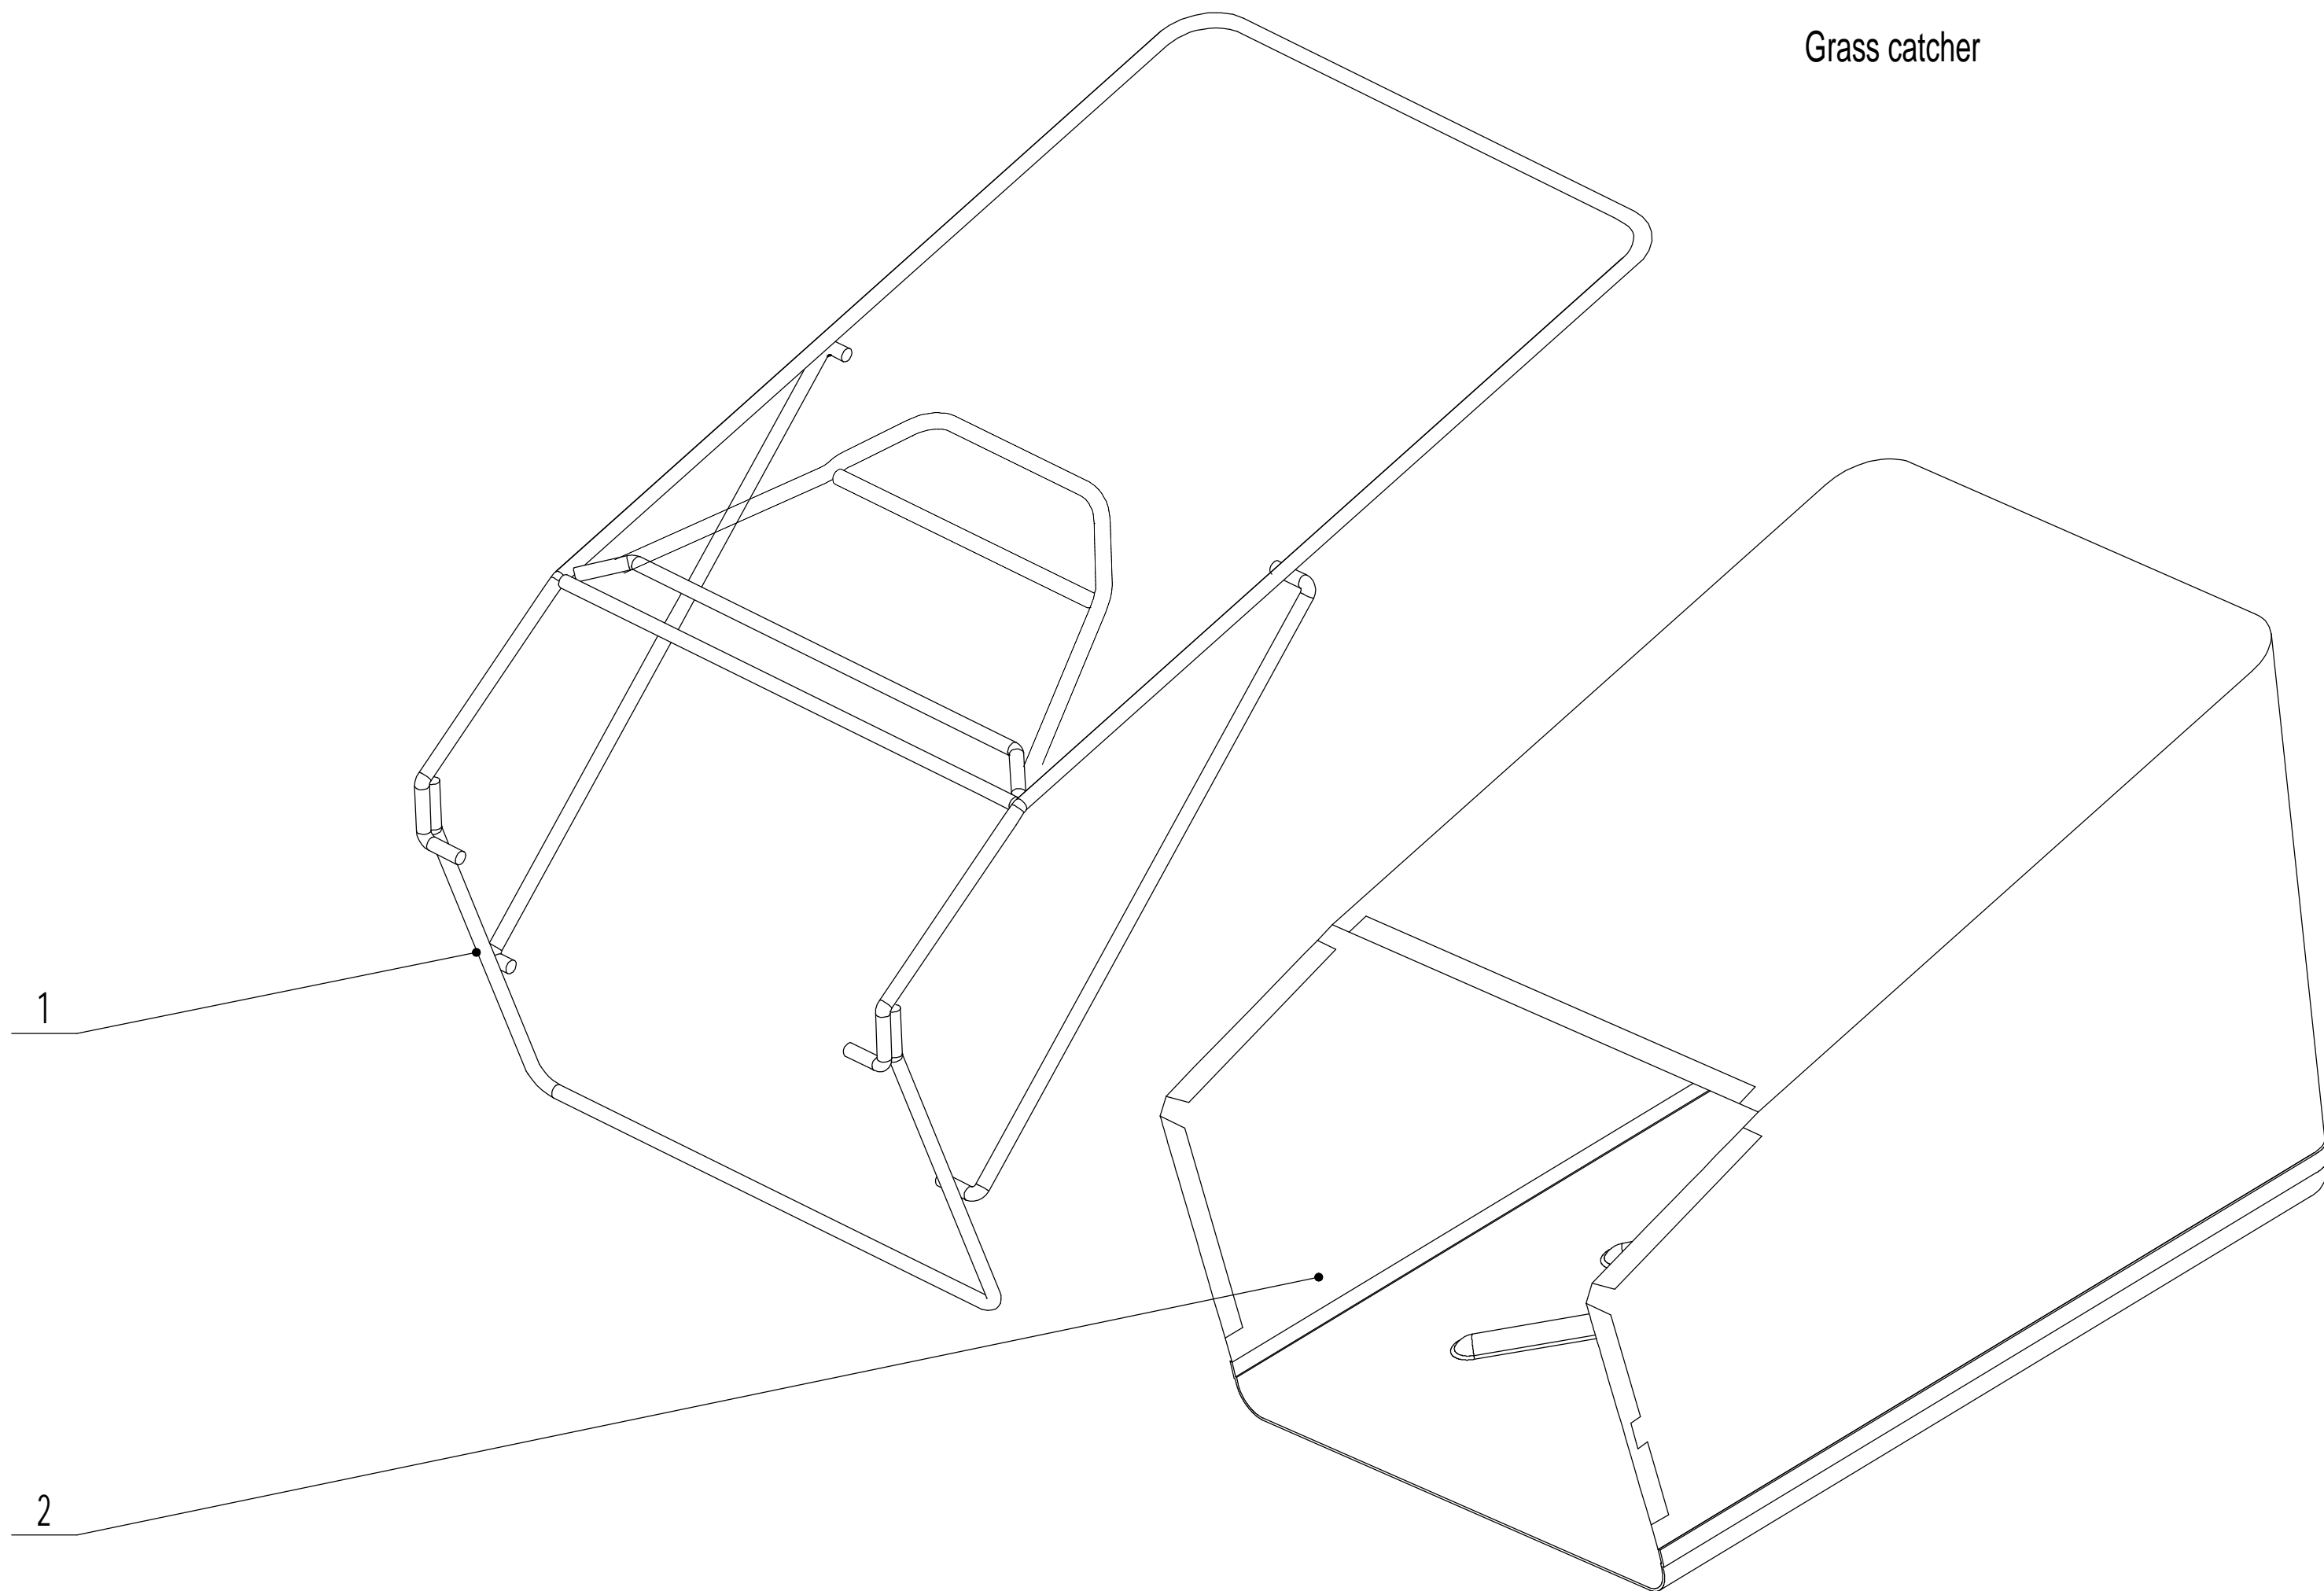

Model:48V

Service code:48V202003

Grass catcher

Part 8: Grasscatcher - Spare Parts		
No.	ID Zboží	Název
1	GM48A040100000/22	Frame - Grass Bag
2	GM48A040200000/84	Grass Bag