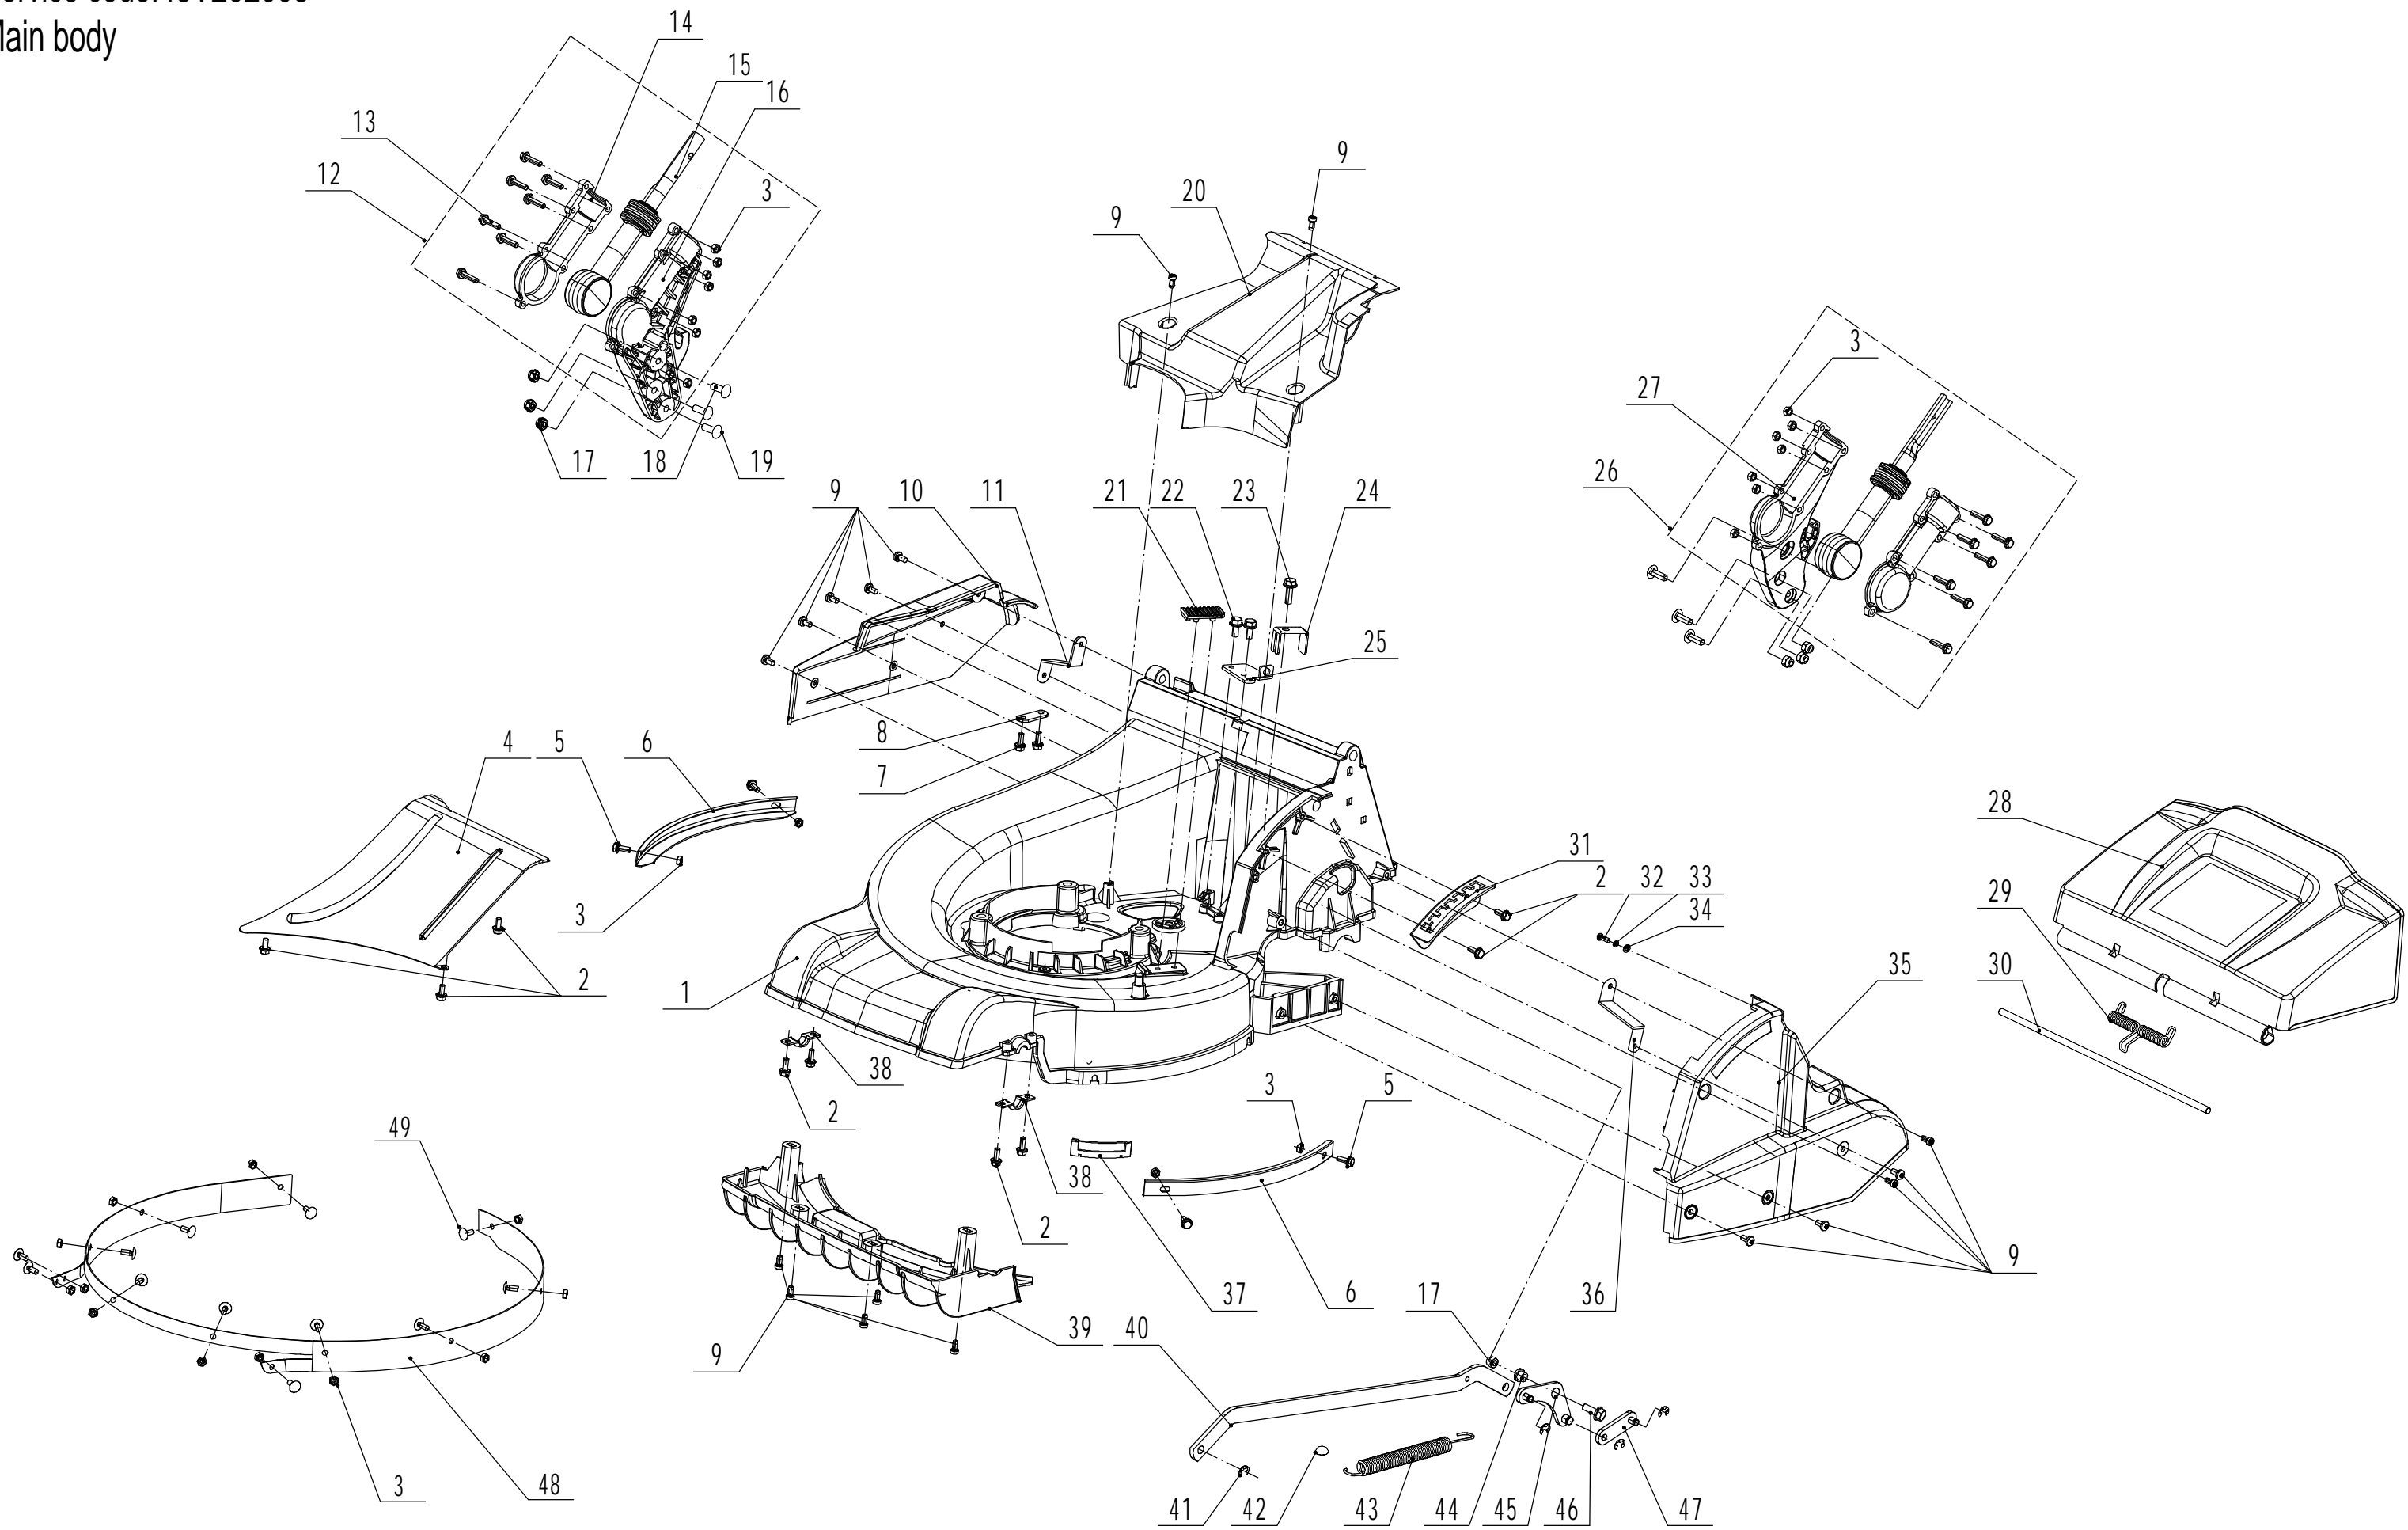

# Weibang WB 486 SBV-Rooler

2021

**WEIBANG**<sup>®</sup>  
GARDEN MACHINES

Model:48V  
Service code:48V202003  
Main body

<b>Part 2 - Main Body - Spare Parts</b>		
<b>No.</b>	<b>ID Zboží</b>	<b>Název</b>
1	GM48A000000010/49	Chassis - 48cm
2	4820104010	Bolt - M6x12
3	0202006000	Lock Nut - M6
4	GM48A000000110/49	Lower Deflector
5	0102006010	Bolt - M6x10
6	4810103010/40	Protection Plate
7	0102006020A	Bolt - M6x20
8	GM48A000000090/02	Plate
9	4820122010	Screw - M6x12
10	GM48A000000100	Cover - R/H
11	GM56A000000110/22	Bracket
12	GM56F040000000A/40	AVS Bracket Assy - R/H
13	0101006025	Bolt - M6x25
14	GM56F020000020/40	AVS Cover
15	GM56F020100000	AVS Block
16	GM56F040000011/40	AVS Bracket - R/H
17	0202008000	Lock Nut - M8
18	4510513010/01	Bolt - M8x25
19	0107008020	Bolt - M8x20
20	GM48A000000130	Belt Cover
21	GM56E000000010	Plate
22	0102006016	Bolt - M6x16
23	0102008020A	Bolt - M8x20
24	GM56A000000061/02	Pressing plate
25	GM48A000000060/22	Cable Bracket
26	GM56F020000000A/40	AVS Bracket Assy - L/H
27	GM56F020000011/40	AVS Bracket - L/H
28	GM48A000000080	Flap - Grass Bag
29	5380106010	Spring - Grass Bag Flap
30	GM48A000000180/01	Rod
31	GM56A000000070/01	Quadrant - Height Adjuster
32	0104005016	Screw - M5x16
33	0401005000	Spring Washer - M5
34	0301005000	Plain Washer - M5
35	GM48A000000070	Cover - Left Hand
36	GM56A000000180/22	Bracket
37	GM56E000000040	Plug
38	4820208010/01	Bearing Holder
39	GM48A000000170	Grass Guide
40	GM48A000000020/40	Rod - Height Adjuster
41	1301008000	E-Clip - 8mm
42	4820307011	Domed Grip Washer
43	GM48A000000040/02	Spring - Height Adjuster
44	GM56A000000190/02	Spacer
45	GM56A070100000/02	Arm - Inner
46	0102008055	Flange Bolt - M8x55
47	GM56A070200000/02	Arm - Outer
48	GM48A000000030B1/40	Deck Liner
49	0109006014	Screw - M6x14