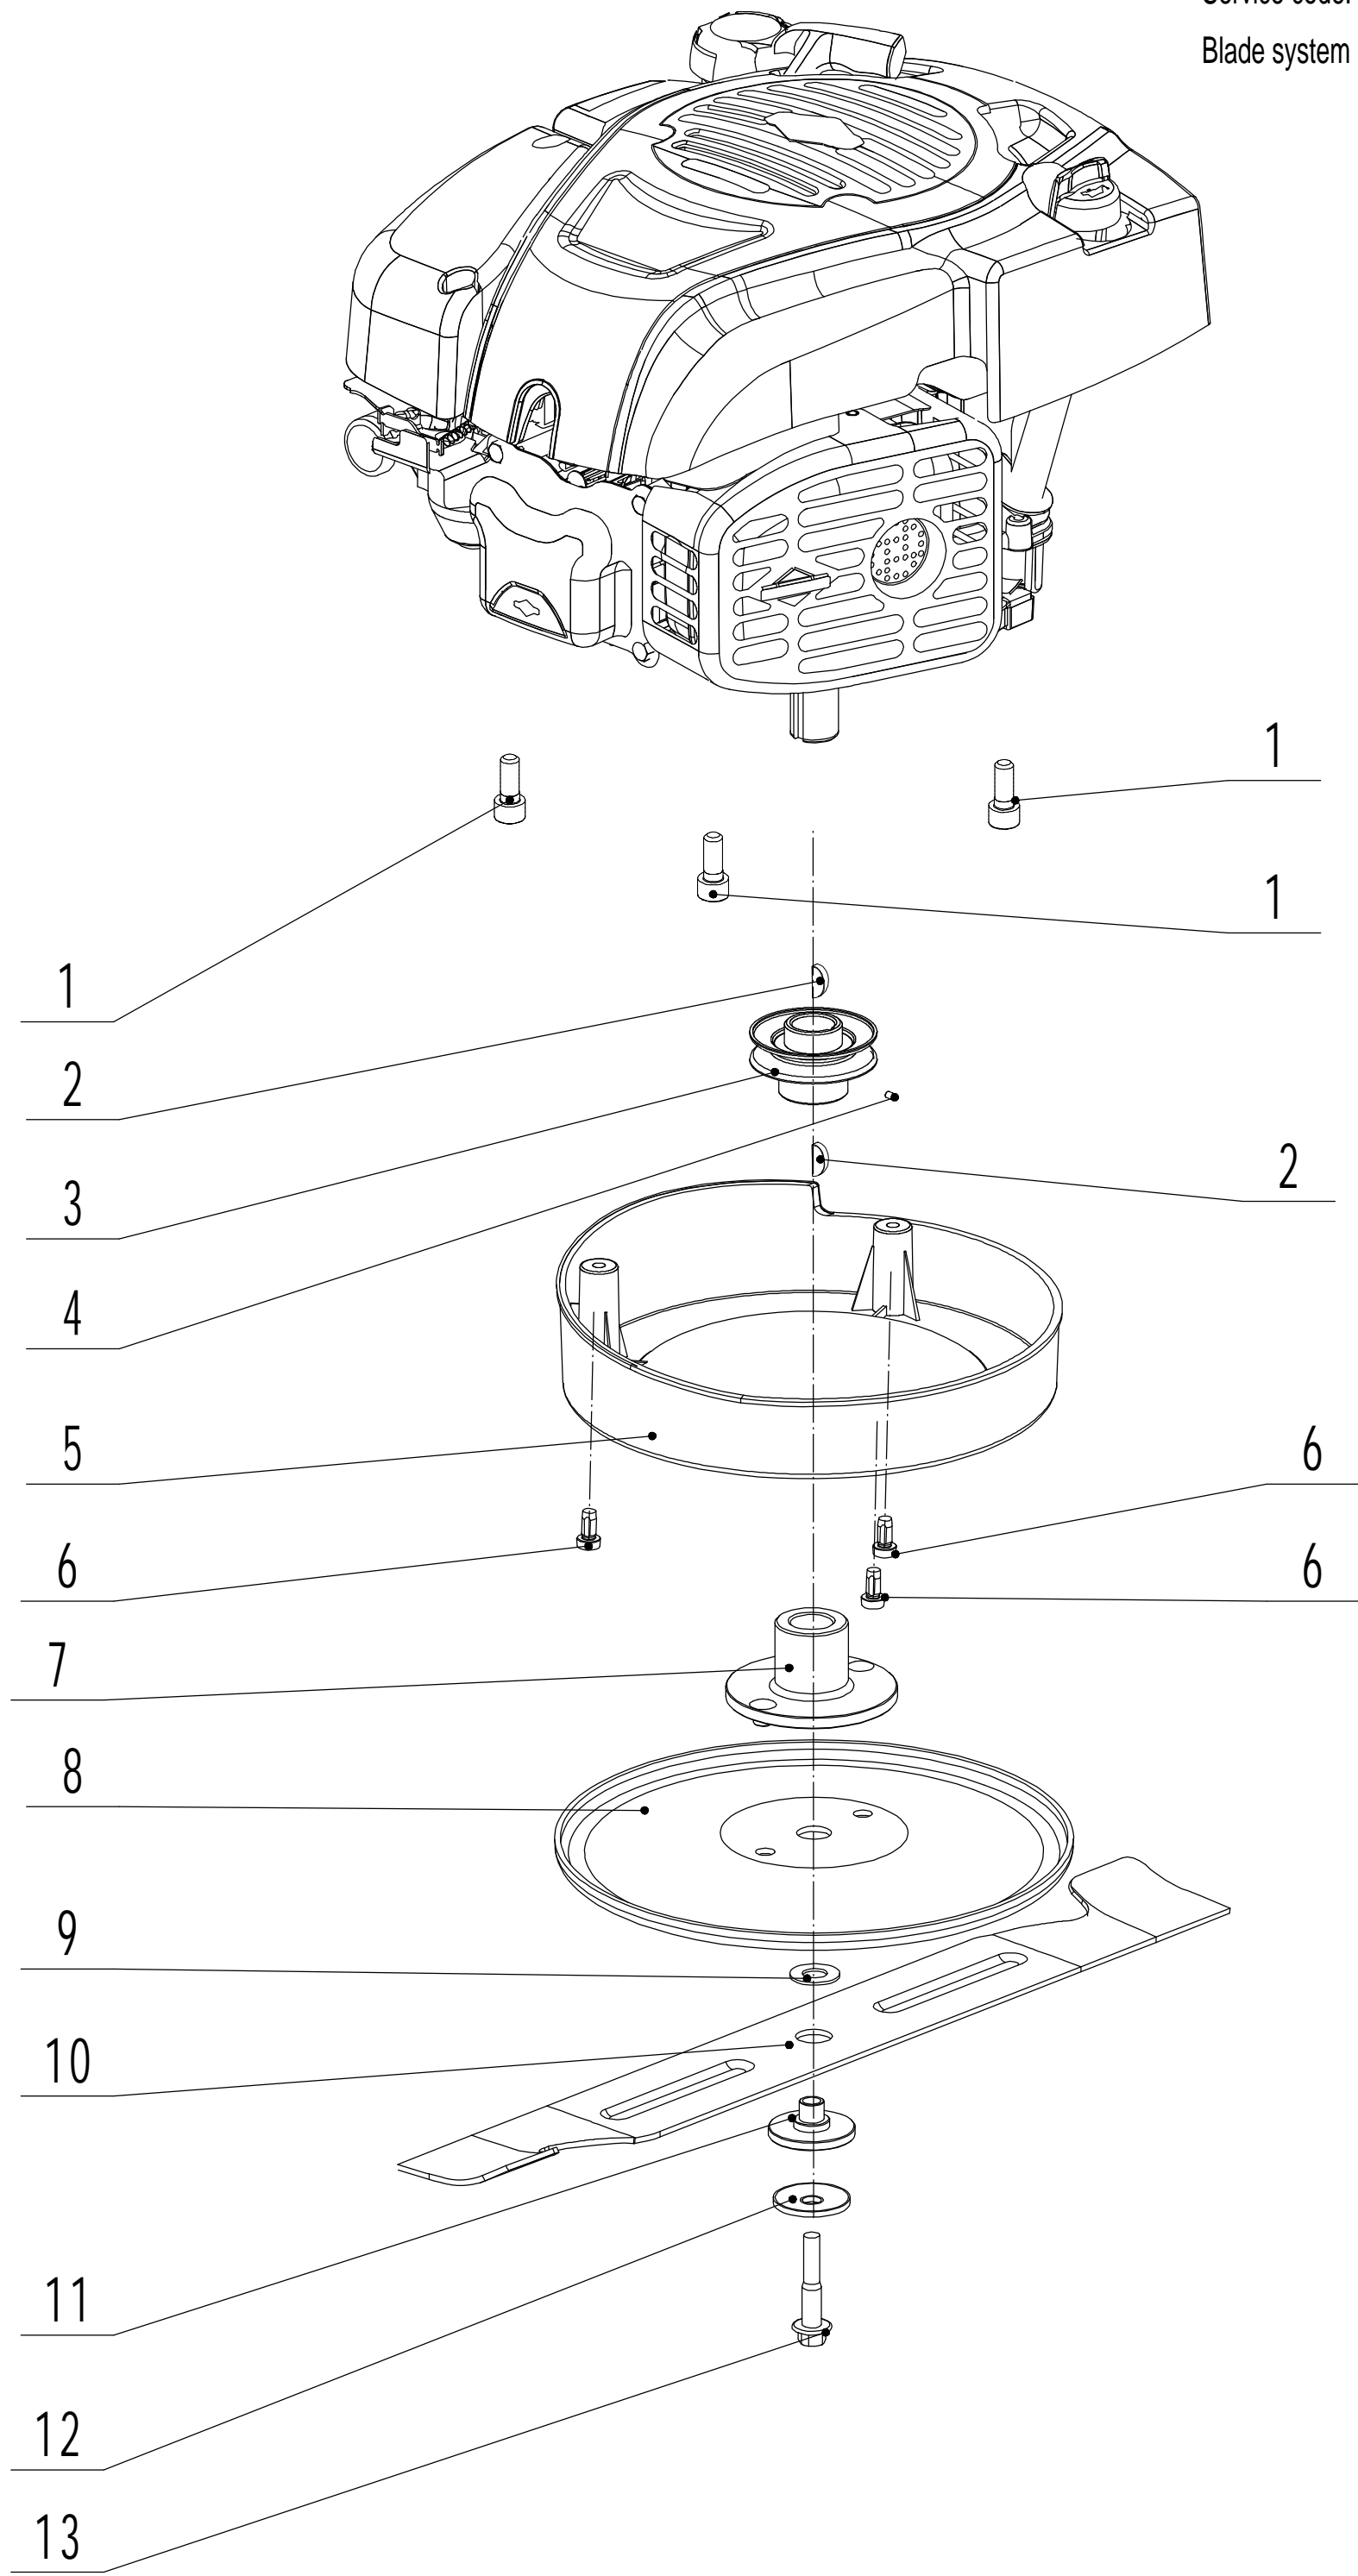

Model:48V

Service code:48V202003

Blade system

Part 3 - Blade System - Spare Parts		
No.	ID Zboží	Název
1	4820102010	Cap Head Screw
2	4510401010	Key
3	5020402040	Engine Pulley
4	0105006008	Screw - M6x8
5	GM48E000000010	Shield
6	4820106010	Screw - M6x15
7	GM48C010000000/02	Blade Boss
8	GM48C000000020/40	C.P.S. Disc
9	GM56C000000040/02	Spacer
10	GM48C000000010/22	Blade - Standard
11	GM56C000000030/02	Spacer
12	5310406010/04	Dome Washer
13	5320405010	Blade Bolt - 3/8x24x51