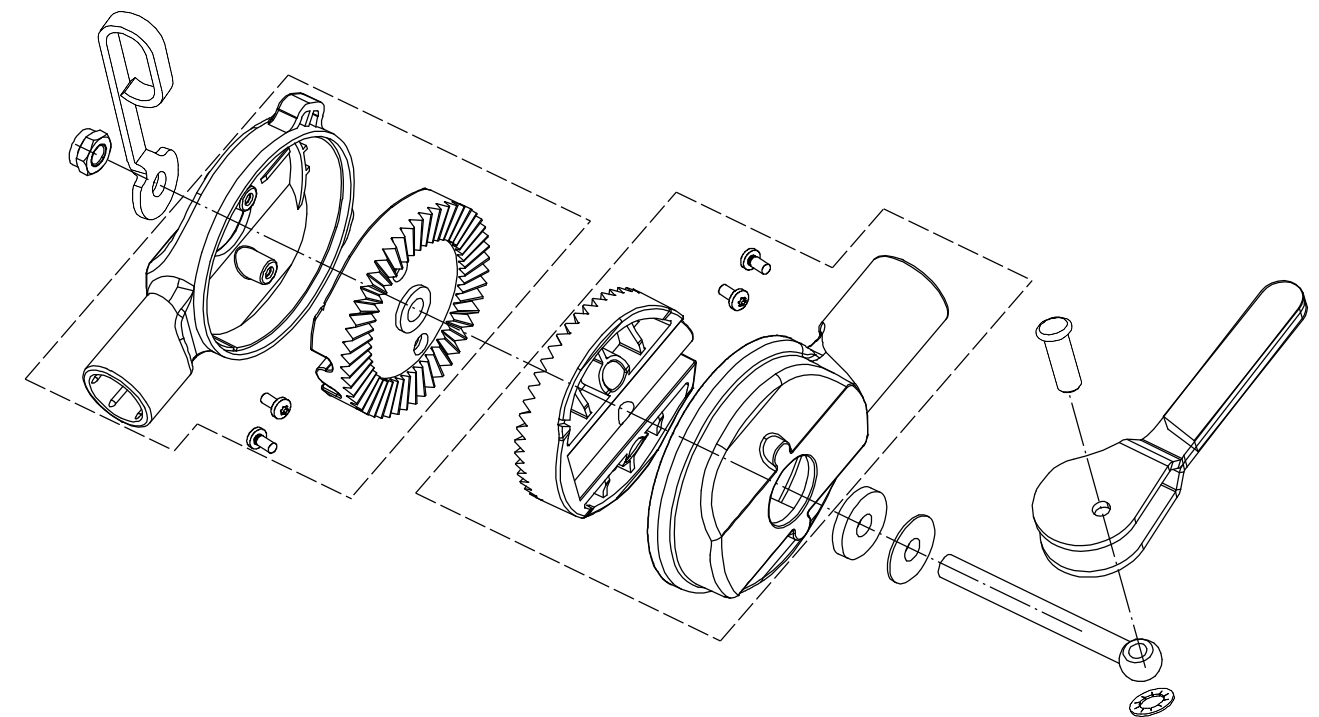

Model:48V

Service code:48V202003

Quick release

Part 6 - Quick Release - Spare Parts		
No.	ID Zboží	Název
1	0801008025	Axis Pin - 8x25
2	GM56A100400000	Lever
3	4510114030	Grip Washer
4	GM56A100000030/02	Bolt
5	GM56A100000040/04	Spacer
6	GM56A100000050/01	Spacer
7	GM56A100200000	Adjustment Assy - Outer
8	GM56A100100000	Adjustment Assy - Inner
9	GM56A100300000/40	Cable Guide
10	0203008000	Lock Nut-M8