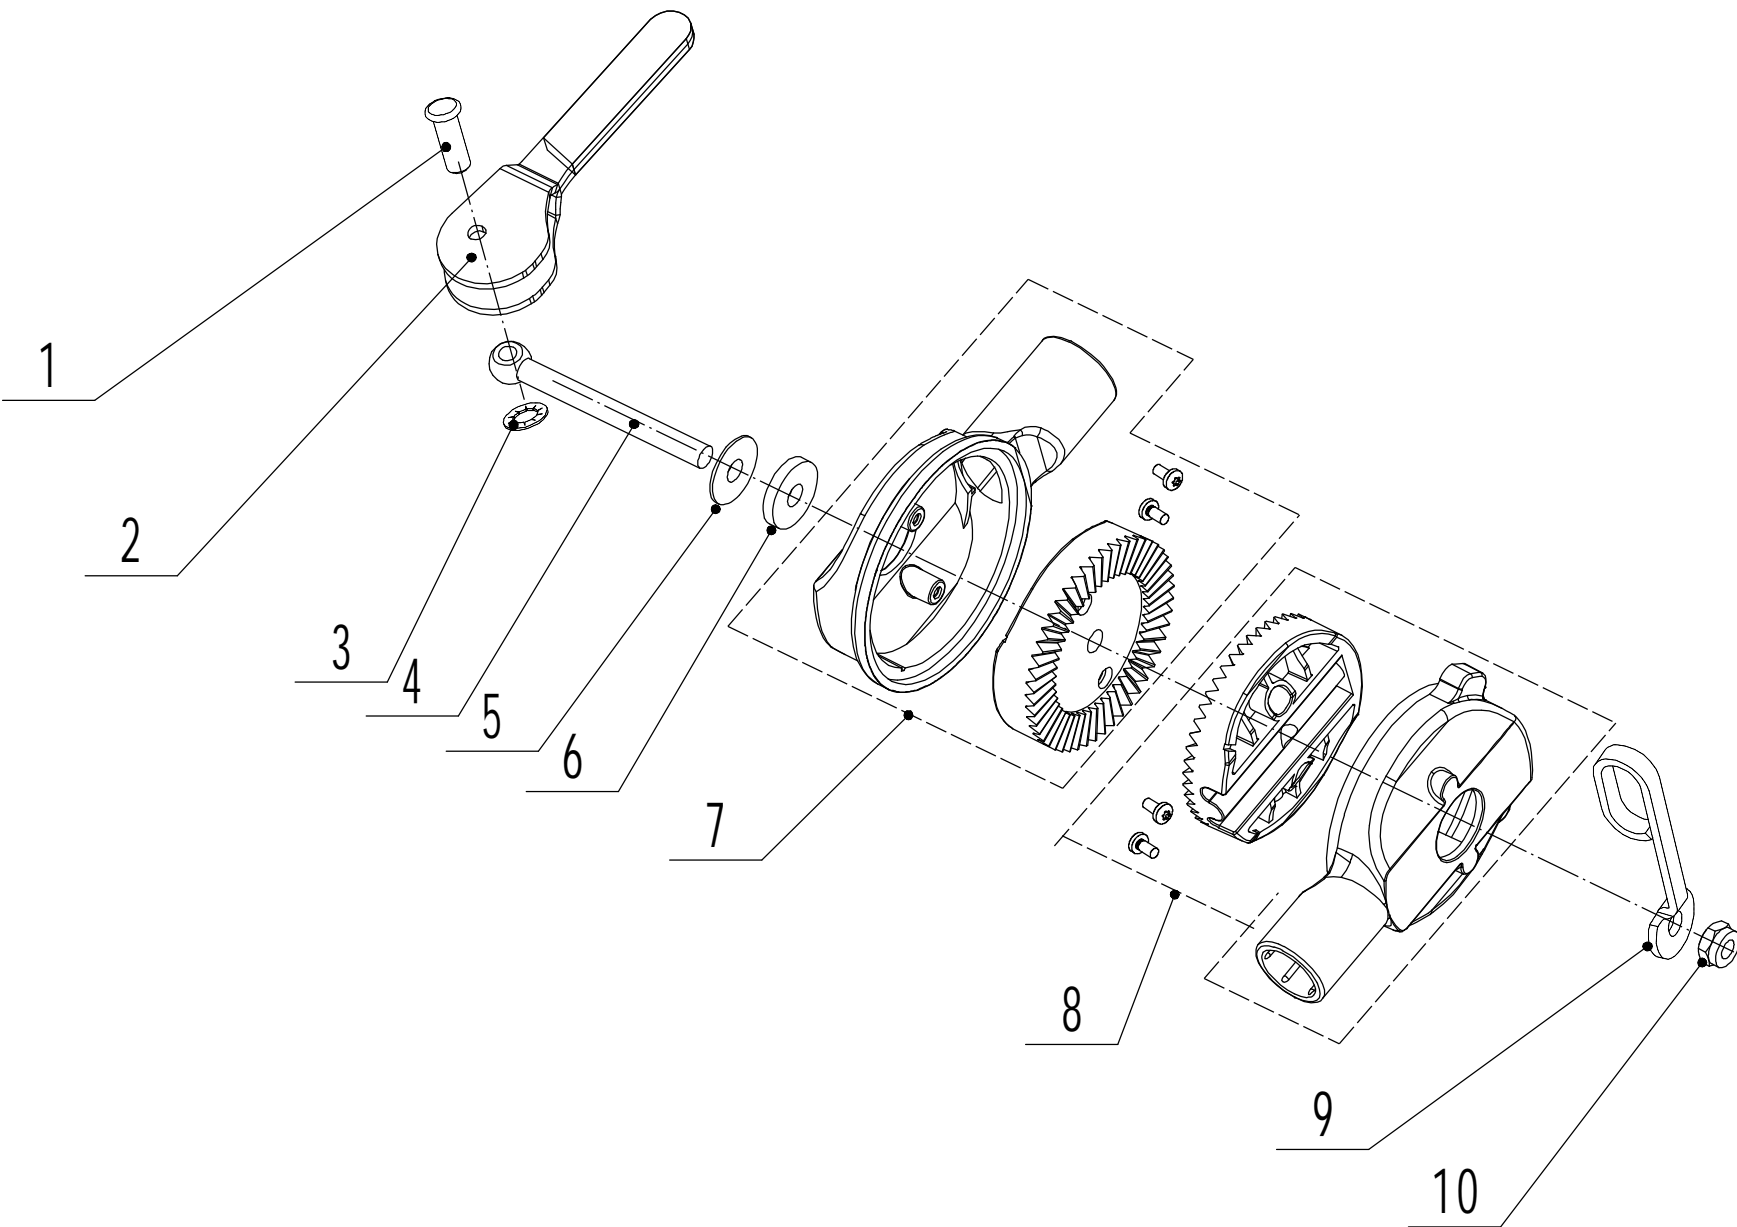

Model:48V

Service code:48V202003

Quick release

Part 6 - Quick Release - Spare Parts		
No.	ID Zboží	Název
1	0801008025	Axis Pin - 8x25
2	GM56A100400000	Lever
3	4510114030	Grip Washer
4	GM56A100000030/02	Bolt
5	GM56A100000040/04	Spacer
6	GM56A100000050/01	Spacer
7	GM56A100200000	Adjustment Assy - Outer
8	GM56A100100000	Adjustment Assy - Inner
9	GM56A100300000/40	Cable Guide
10	0203008000	Lock Nut-M8