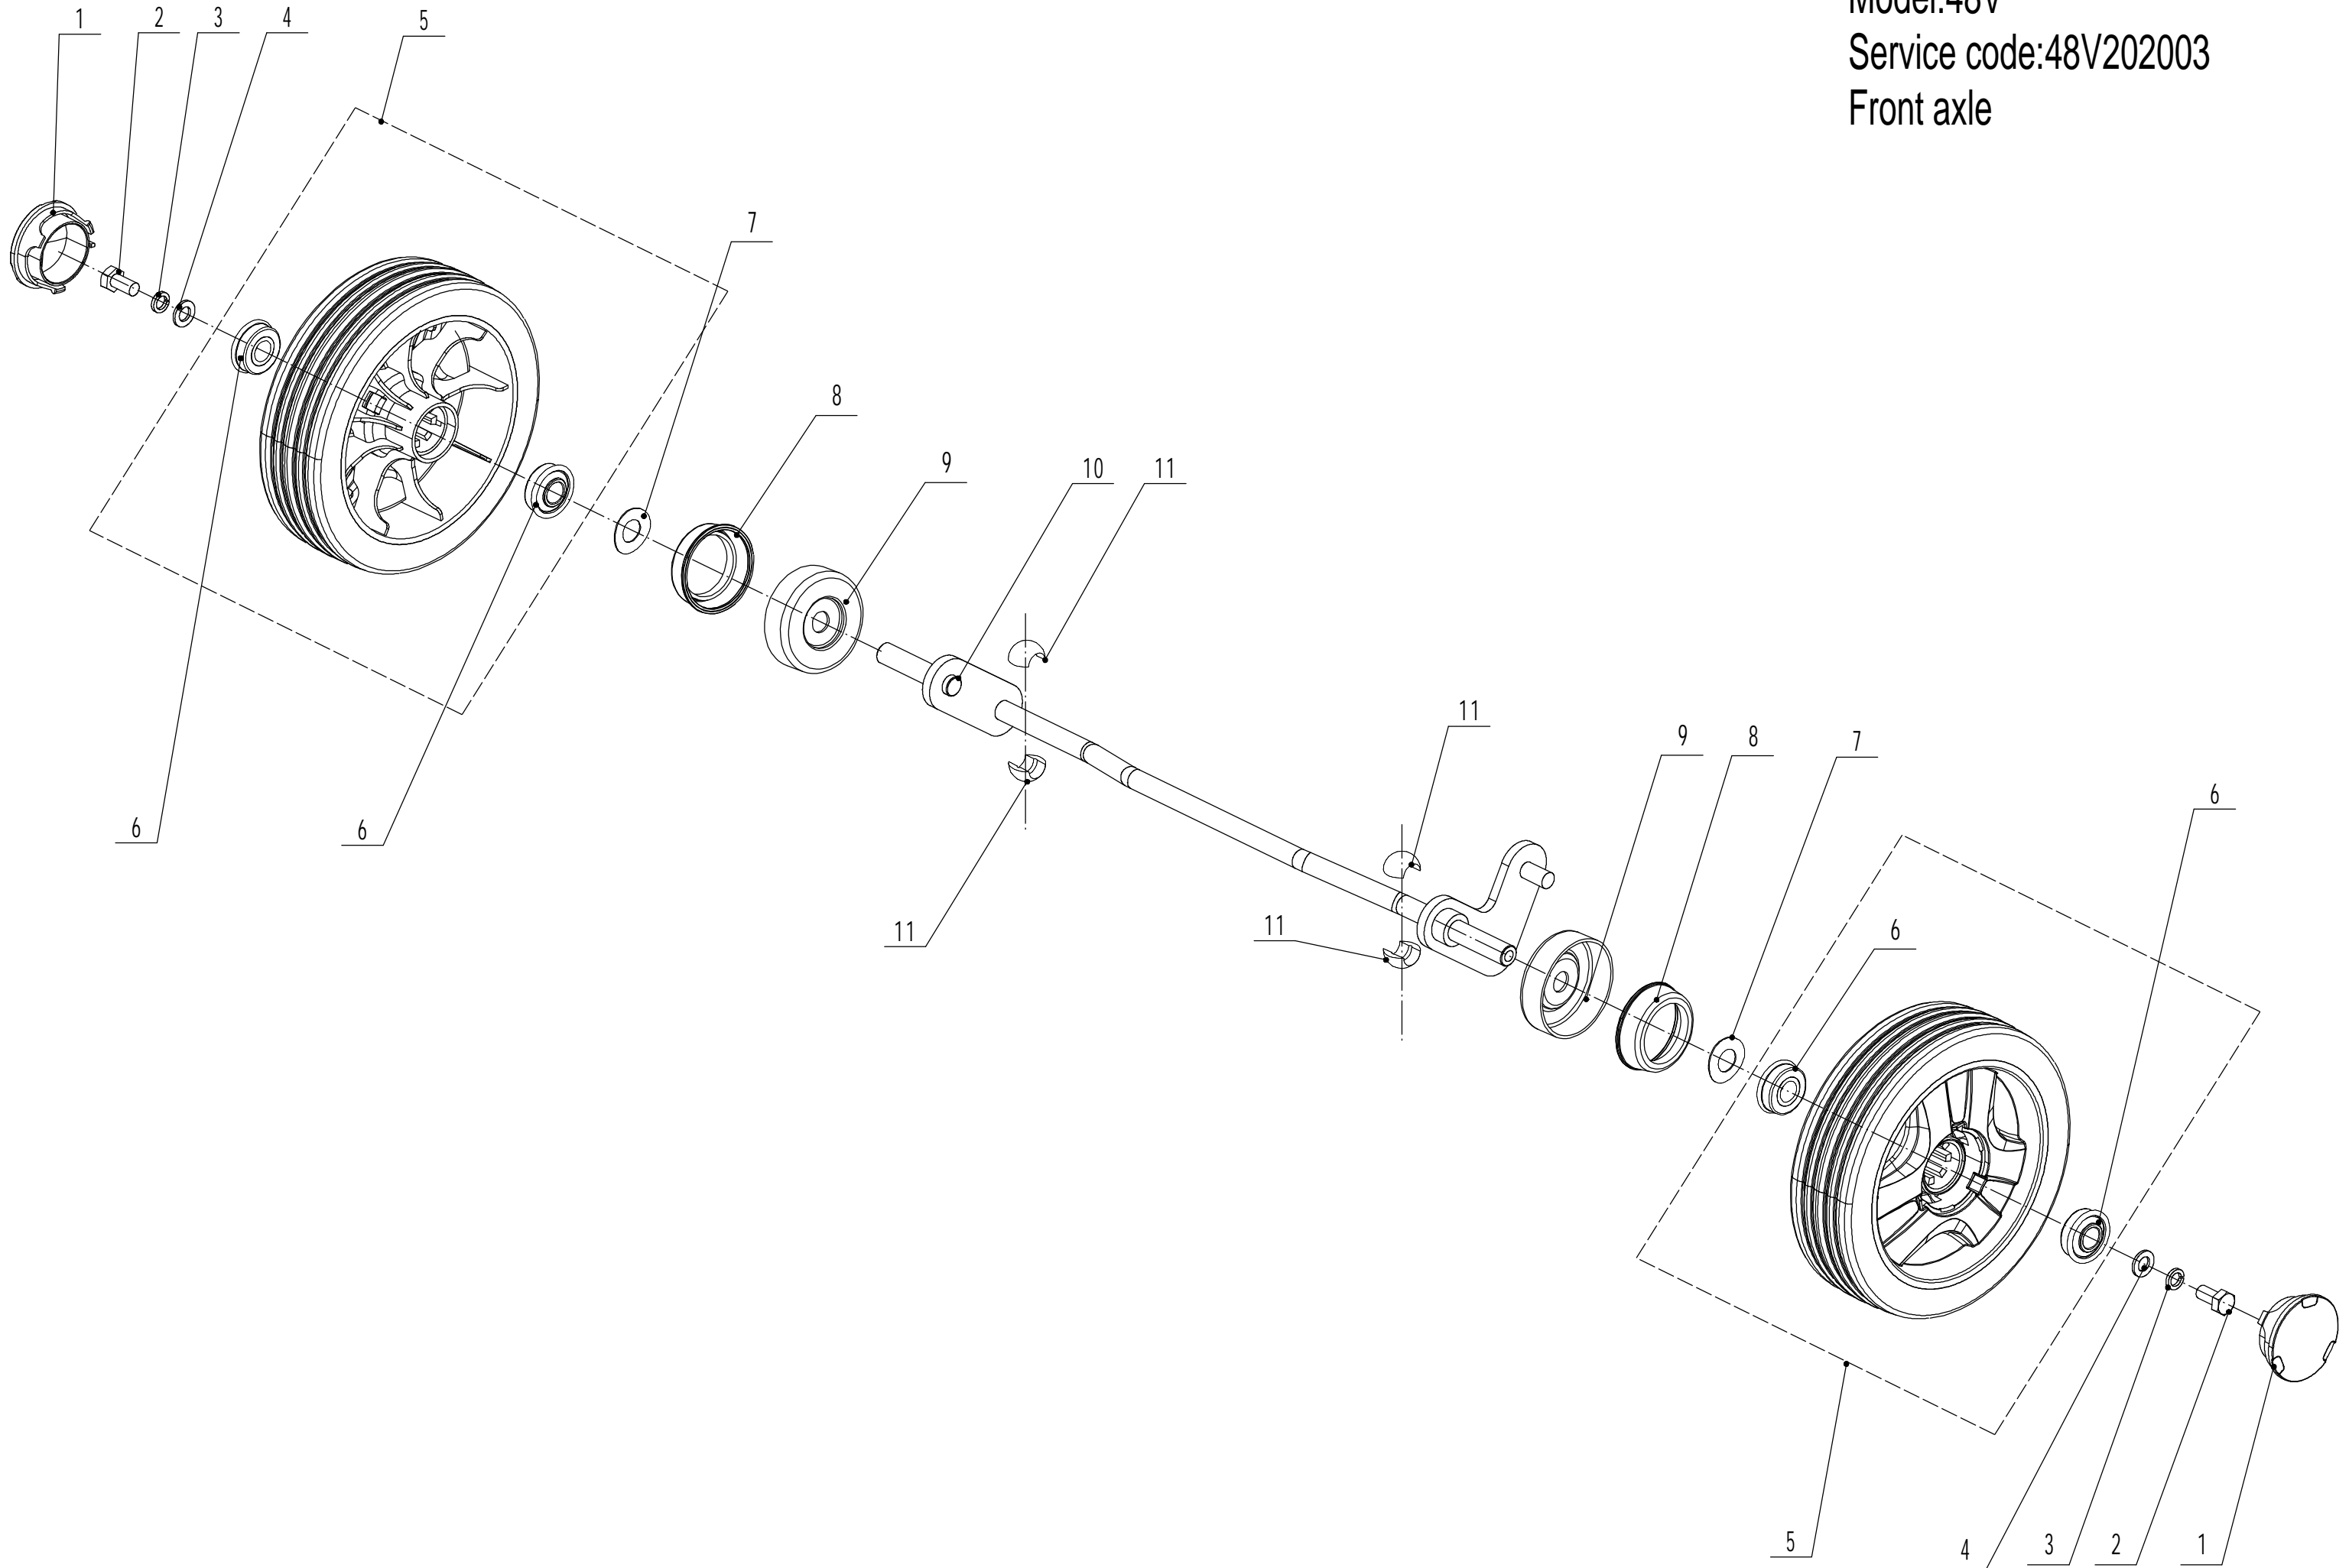

Model:48V  
Service code:48V202003  
Front axle

<b>Part 4 - Front Axle - Spare Parts</b>		
<b>No.</b>	<b>ID Zboží</b>	<b>Název</b>
1	5380206010	Hub Cap
2	0101008016	Bolt - M8x16
3	0401008000	Spring Washer - M8
4	0301008000	Plain Washer - M8
5	GM56A010200000/40	Wheel Assembly
6	5310213010	Bearing
7	5310211010/02	Spring Washer
8	GM48A010000010	Polyuerthane Ring
9	GM48A010000020/01	Sealing Cover
10	GM48A010100000/01	Front Axle
11	5310209010	Bearing Half - Axle