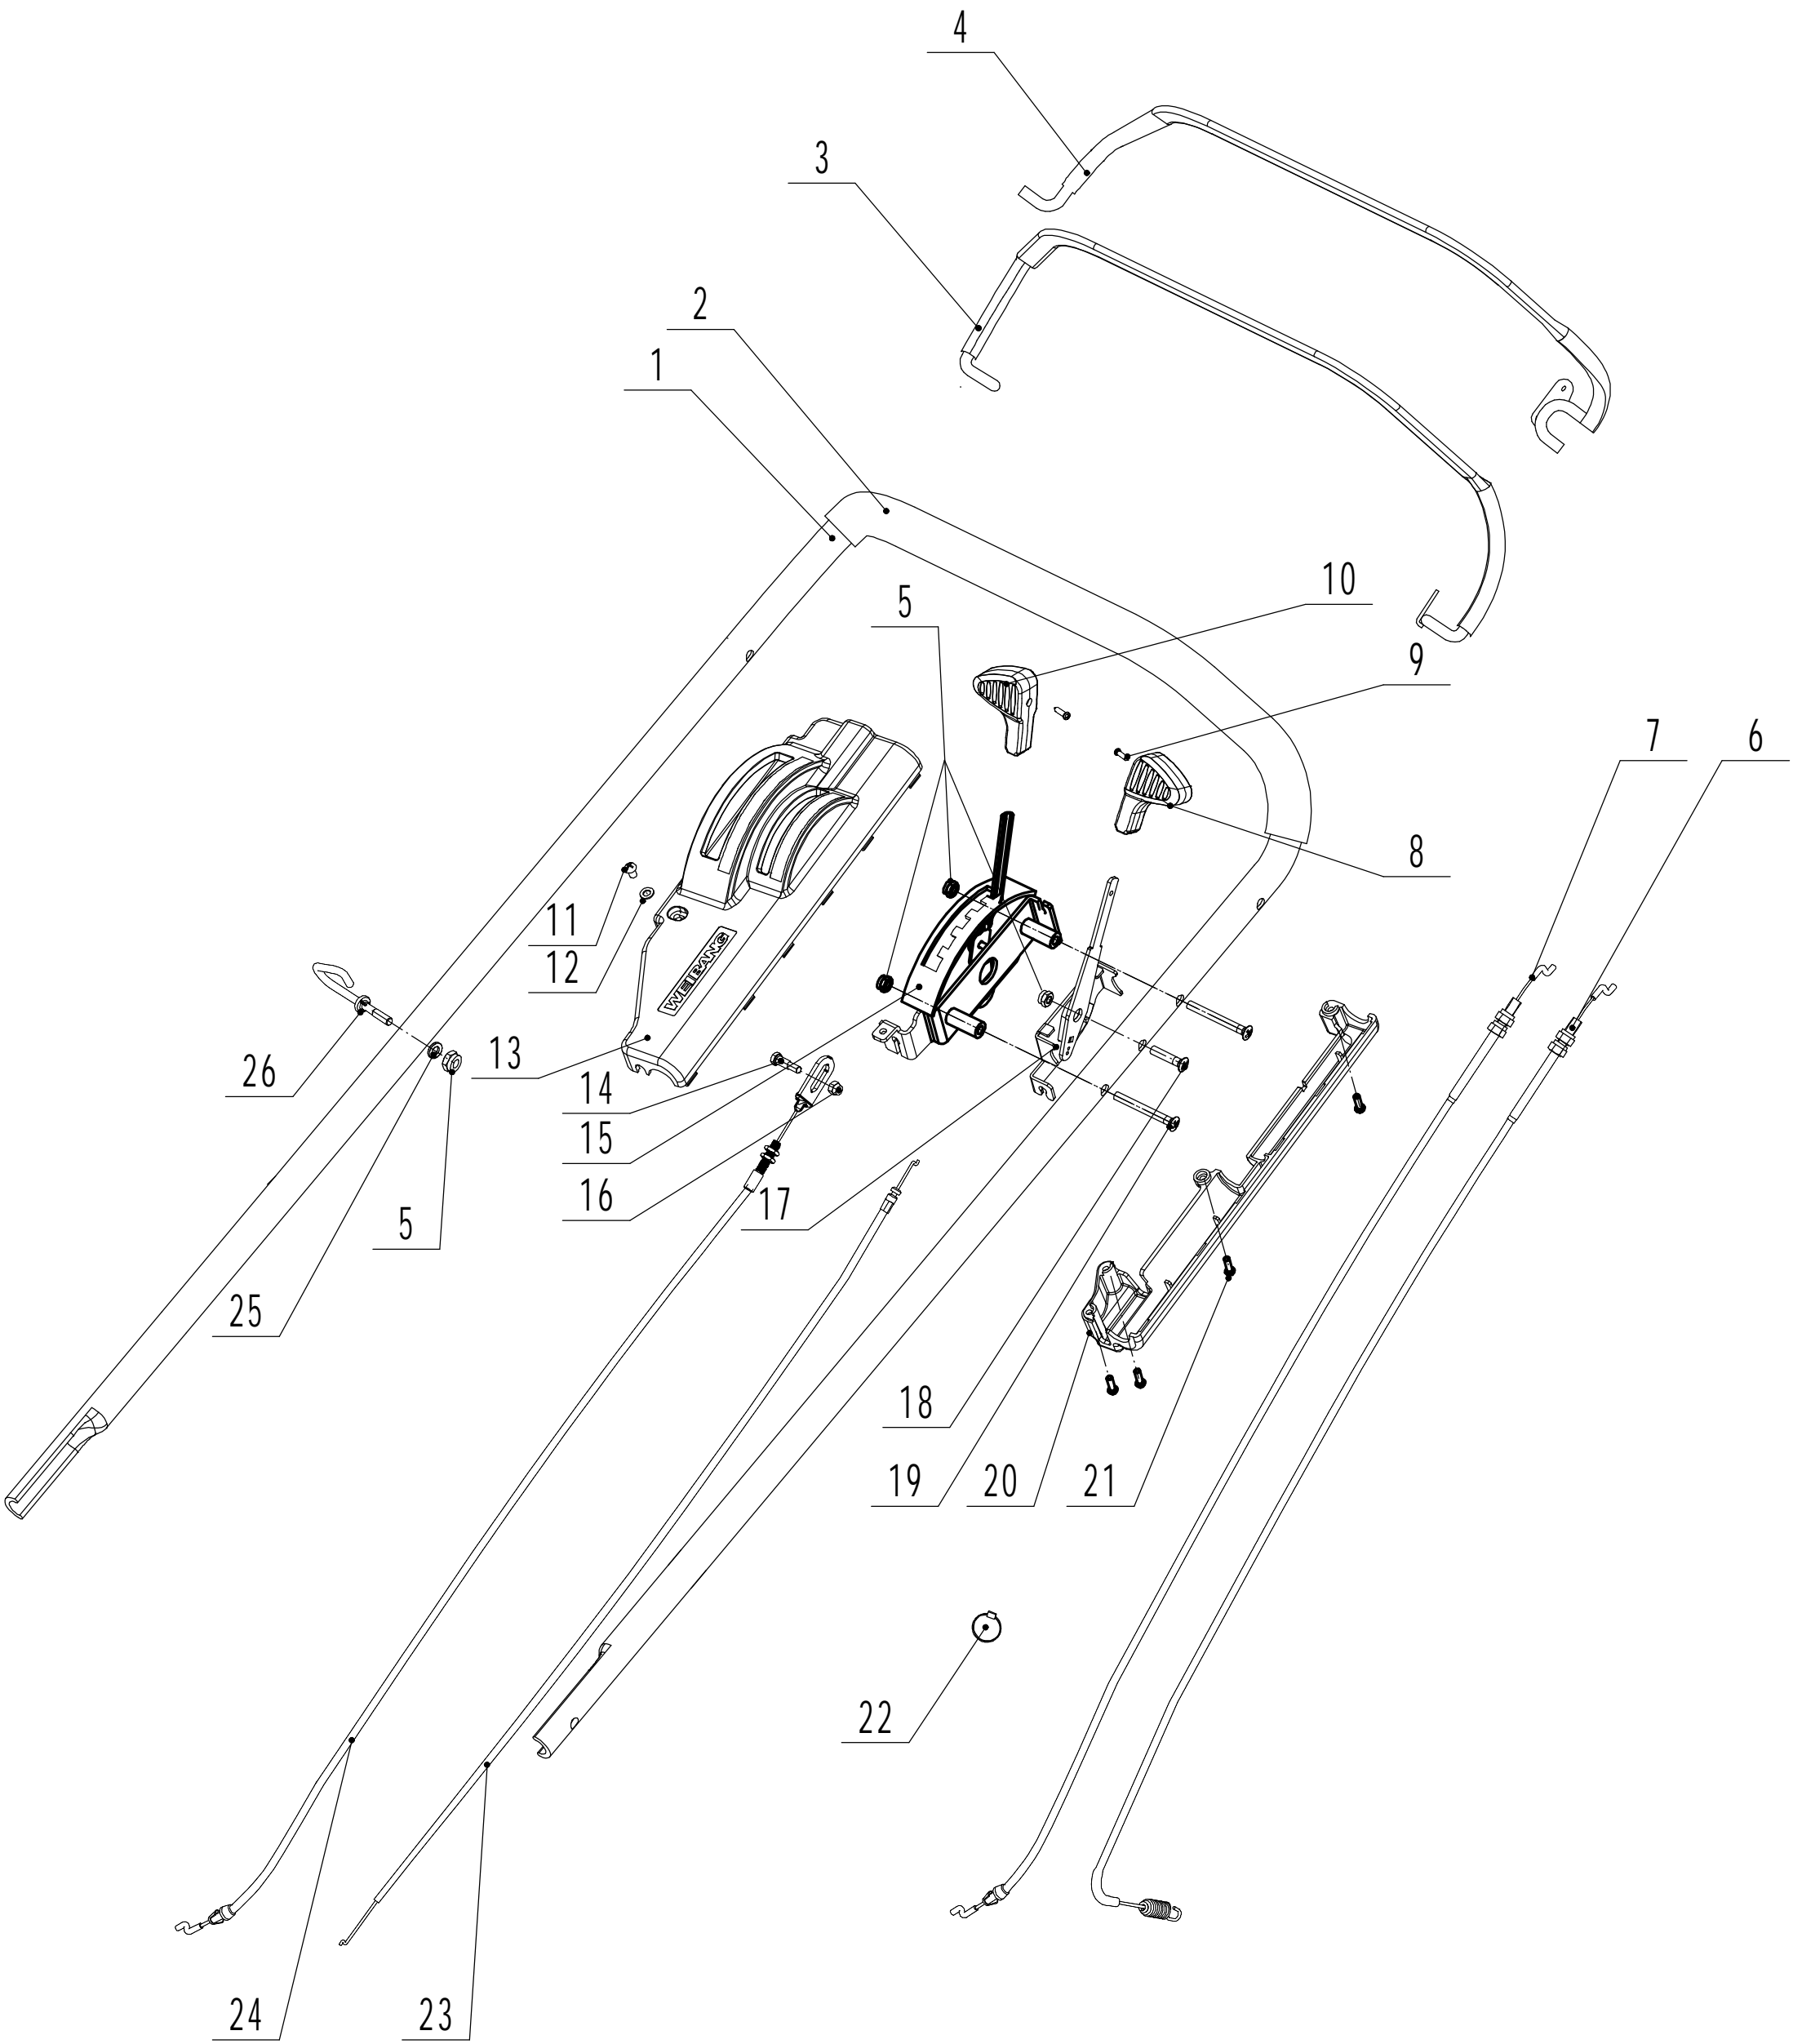

Model:48V
Service code:48V202003
Handle and controls

Part 7 - Handle and Controls - Spare Parts		
No.	ID Zboží	Název
1	GM48E010000010/49	Upper Handle
2	GM56E010000081	Grip - handle
3	5320511030S/40	Clutch Lever
4	5320503020S/40	OPC Lever
5	0202006000	Lock Nut - M6
6	LH189-1360	Clutch Cable
7	BS122-1293	OPC Cable
8	5380510010	Grip - Throttle Lever
9	0106003013	Screw - ST2.9x13
10	5380508010	Grip - Speed Lever
11	0104005008	Cross Head Bolt - M5x8
12	0301005000	Washer - M5
13	5020501030S	Control Cover - Upper
14	5360506011	Bolt
15	GM56E010300001	Frame - Speed Control
16	0202005000	Lock Nut - M5
17	5380512010	Frame - Throttle Control
18	0108006050	Screw - M6x50
19	0108006060	Screw - M6x60
20	5020501040S	Control Cover - Lower
21	0113040018	Screw
22	ZD3/190	Cable Tie - 3x190mm
23	YM90-1545-B	Throttle Cable
24	TX162-1276	Speed Cable
25	0301006000	Washer - M6
26	4510511010/01	Hook - Starter Rope