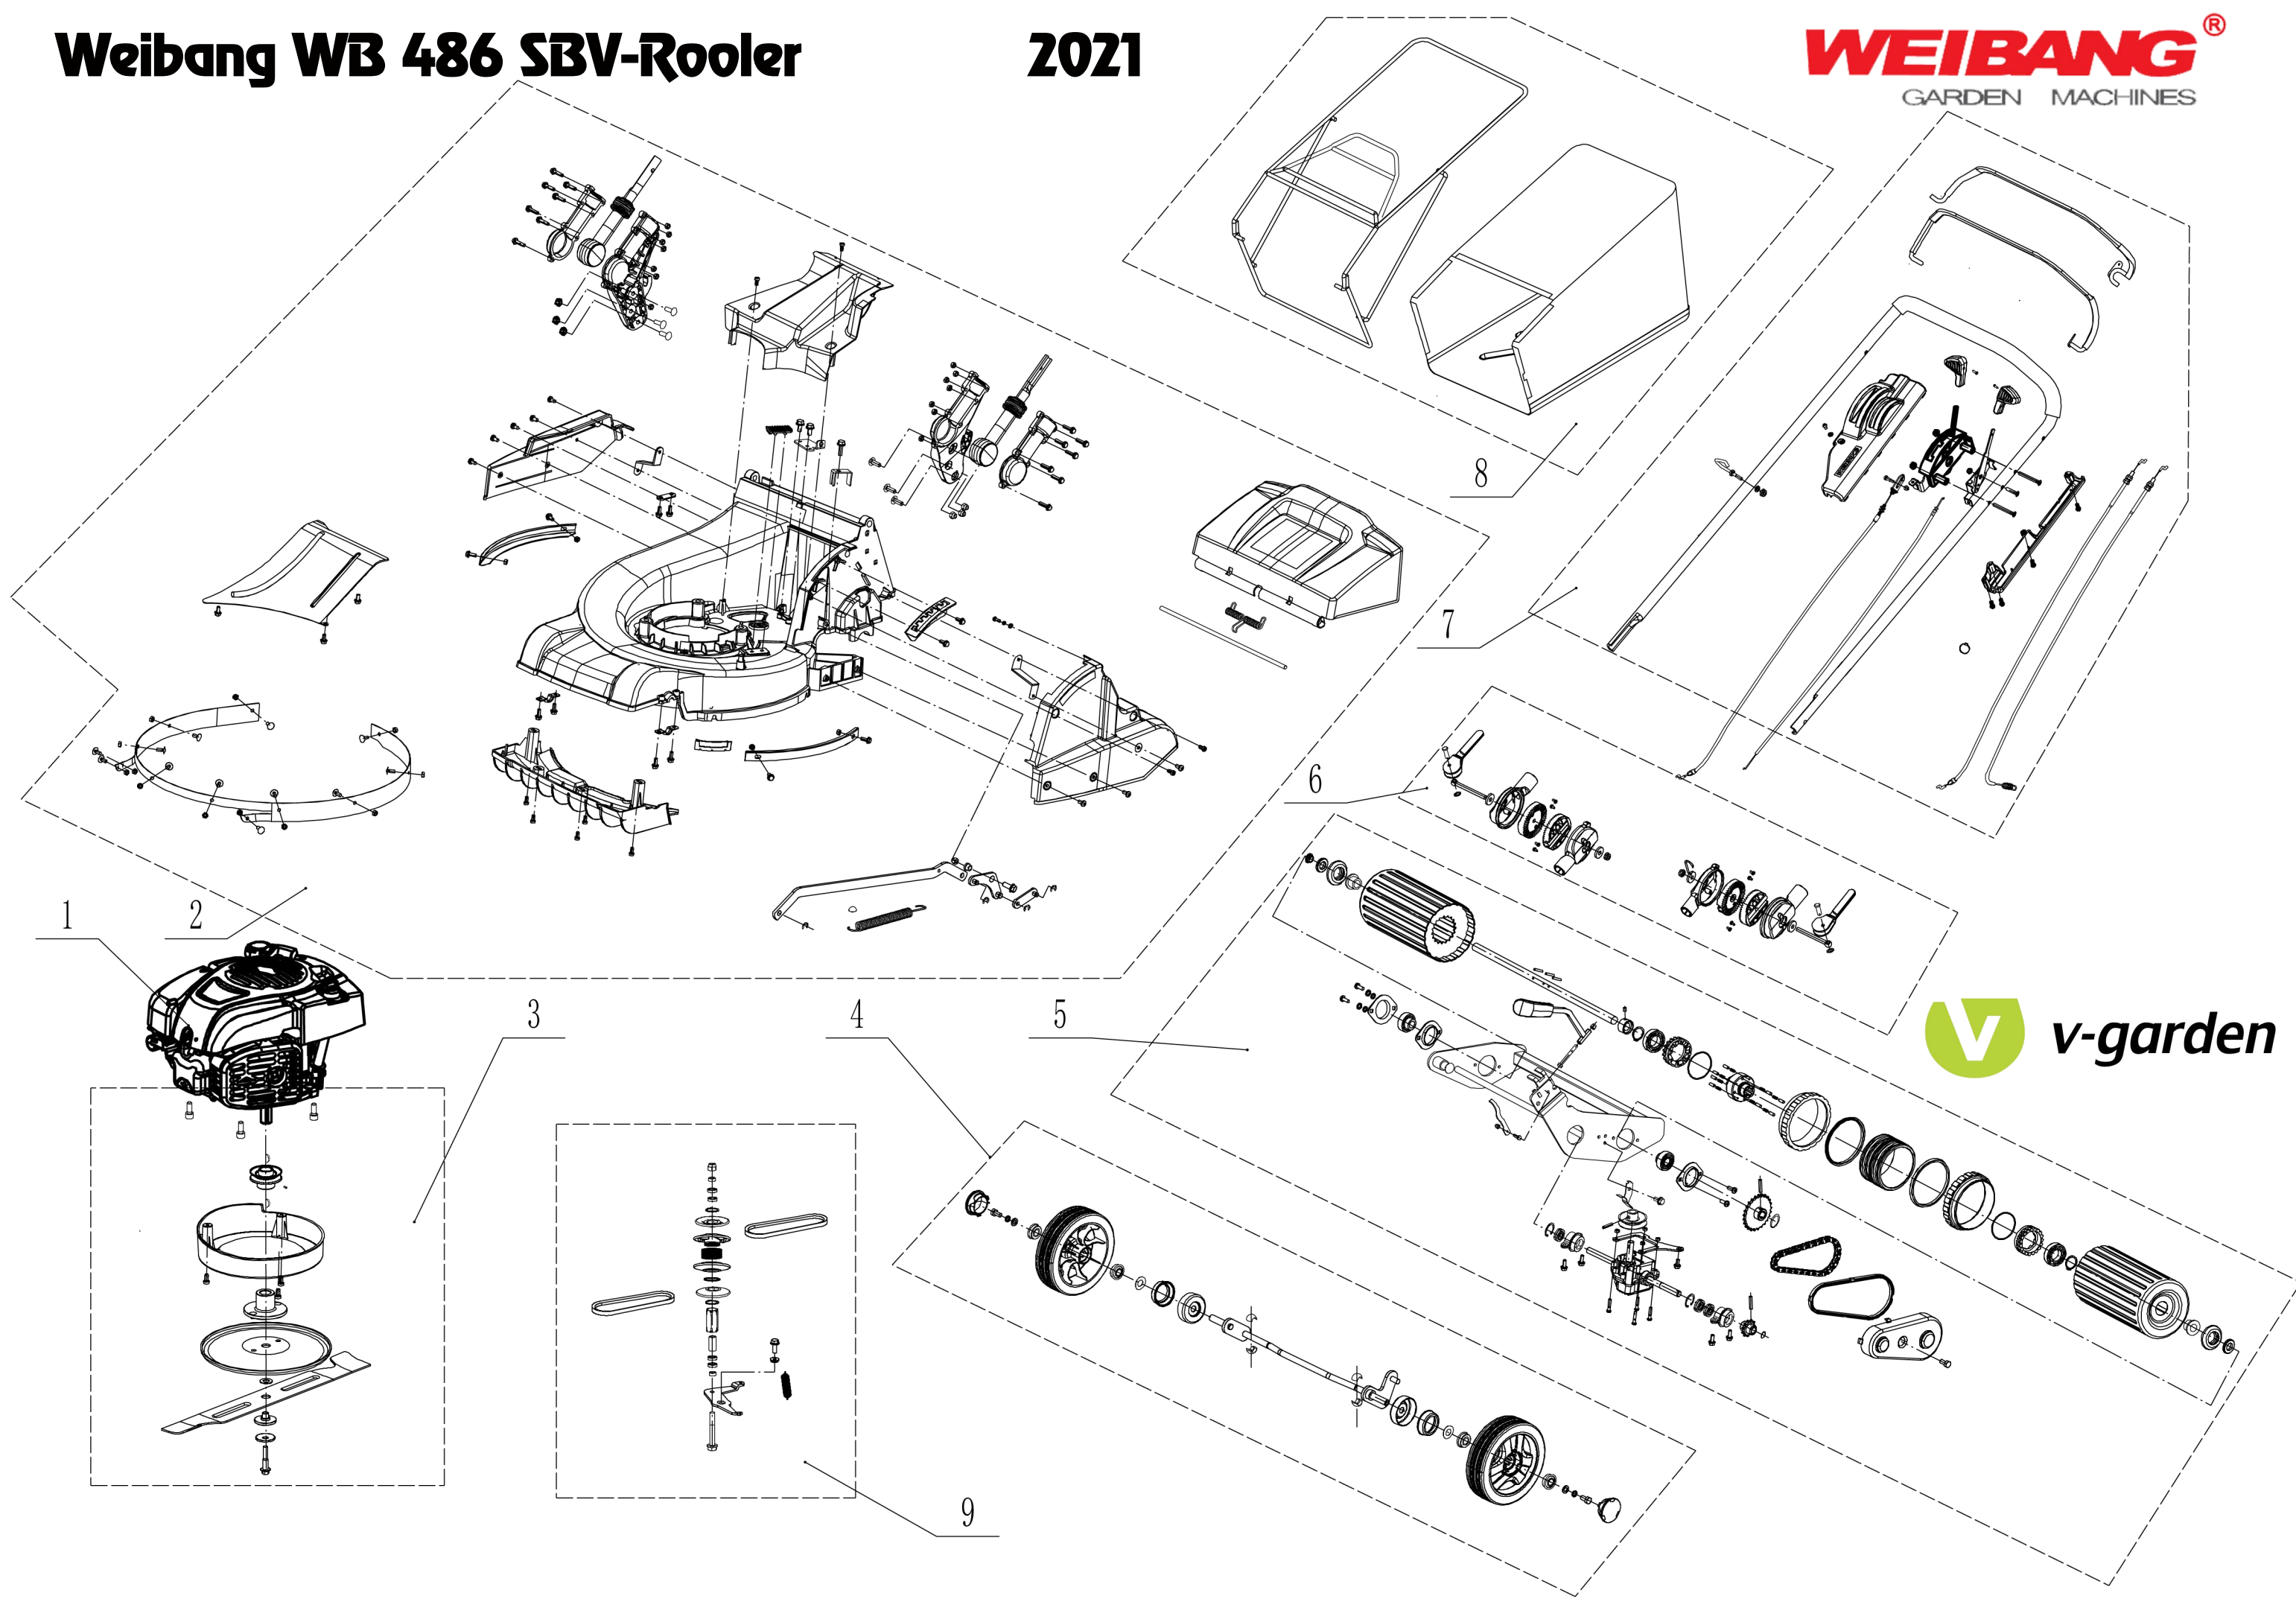

# Weibang WB 486 SBV-Rooler

2021

**WEIBANG**<sup>®</sup>  
GARDEN MACHINES

Model:48V  
Service code:48V202003  
Main body

<b>Part 2 - Main Body - Spare Parts</b>		
<b>No.</b>	<b>ID Zboží</b>	<b>Název</b>
1	GM48A000000010/49	Chassis - 48cm
2	4820104010	Bolt - M6x12
3	0202006000	Lock Nut - M6
4	GM48A000000110/49	Lower Deflector
5	0102006010	Bolt - M6x10
6	4810103010/40	Protection Plate
7	0102006020A	Bolt - M6x20
8	GM48A000000090/02	Plate
9	4820122010	Screw - M6x12
10	GM48A000000100	Cover - R/H
11	GM56A000000110/22	Bracket
12	GM56F040000000A/40	AVS Bracket Assy - R/H
13	0101006025	Bolt - M6x25
14	GM56F020000020/40	AVS Cover
15	GM56F020100000	AVS Block
16	GM56F040000011/40	AVS Bracket - R/H
17	0202008000	Lock Nut - M8
18	4510513010/01	Bolt - M8x25
19	0107008020	Bolt - M8x20
20	GM48A000000130	Belt Cover
21	GM56E000000010	Plate
22	0102006016	Bolt - M6x16
23	0102008020A	Bolt - M8x20
24	GM56A000000061/02	Pressing plate
25	GM48A000000060/22	Cable Bracket
26	GM56F020000000A/40	AVS Bracket Assy - L/H
27	GM56F020000011/40	AVS Bracket - L/H
28	GM48A000000080	Flap - Grass Bag
29	5380106010	Spring - Grass Bag Flap
30	GM48A000000180/01	Rod
31	GM56A000000070/01	Quadrant - Height Adjuster
32	0104005016	Screw - M5x16
33	0401005000	Spring Washer - M5
34	0301005000	Plain Washer - M5
35	GM48A000000070	Cover - Left Hand
36	GM56A000000180/22	Bracket
37	GM56E000000040	Plug
38	4820208010/01	Bearing Holder
39	GM48A000000170	Grass Guide
40	GM48A000000020/40	Rod - Height Adjuster
41	1301008000	E-Clip - 8mm
42	4820307011	Domed Grip Washer
43	GM48A000000040/02	Spring - Height Adjuster
44	GM56A000000190/02	Spacer
45	GM56A070100000/02	Arm - Inner
46	0102008055	Flange Bolt - M8x55
47	GM56A070200000/02	Arm - Outer
48	GM48A000000030B1/40	Deck Liner
49	0109006014	Screw - M6x14