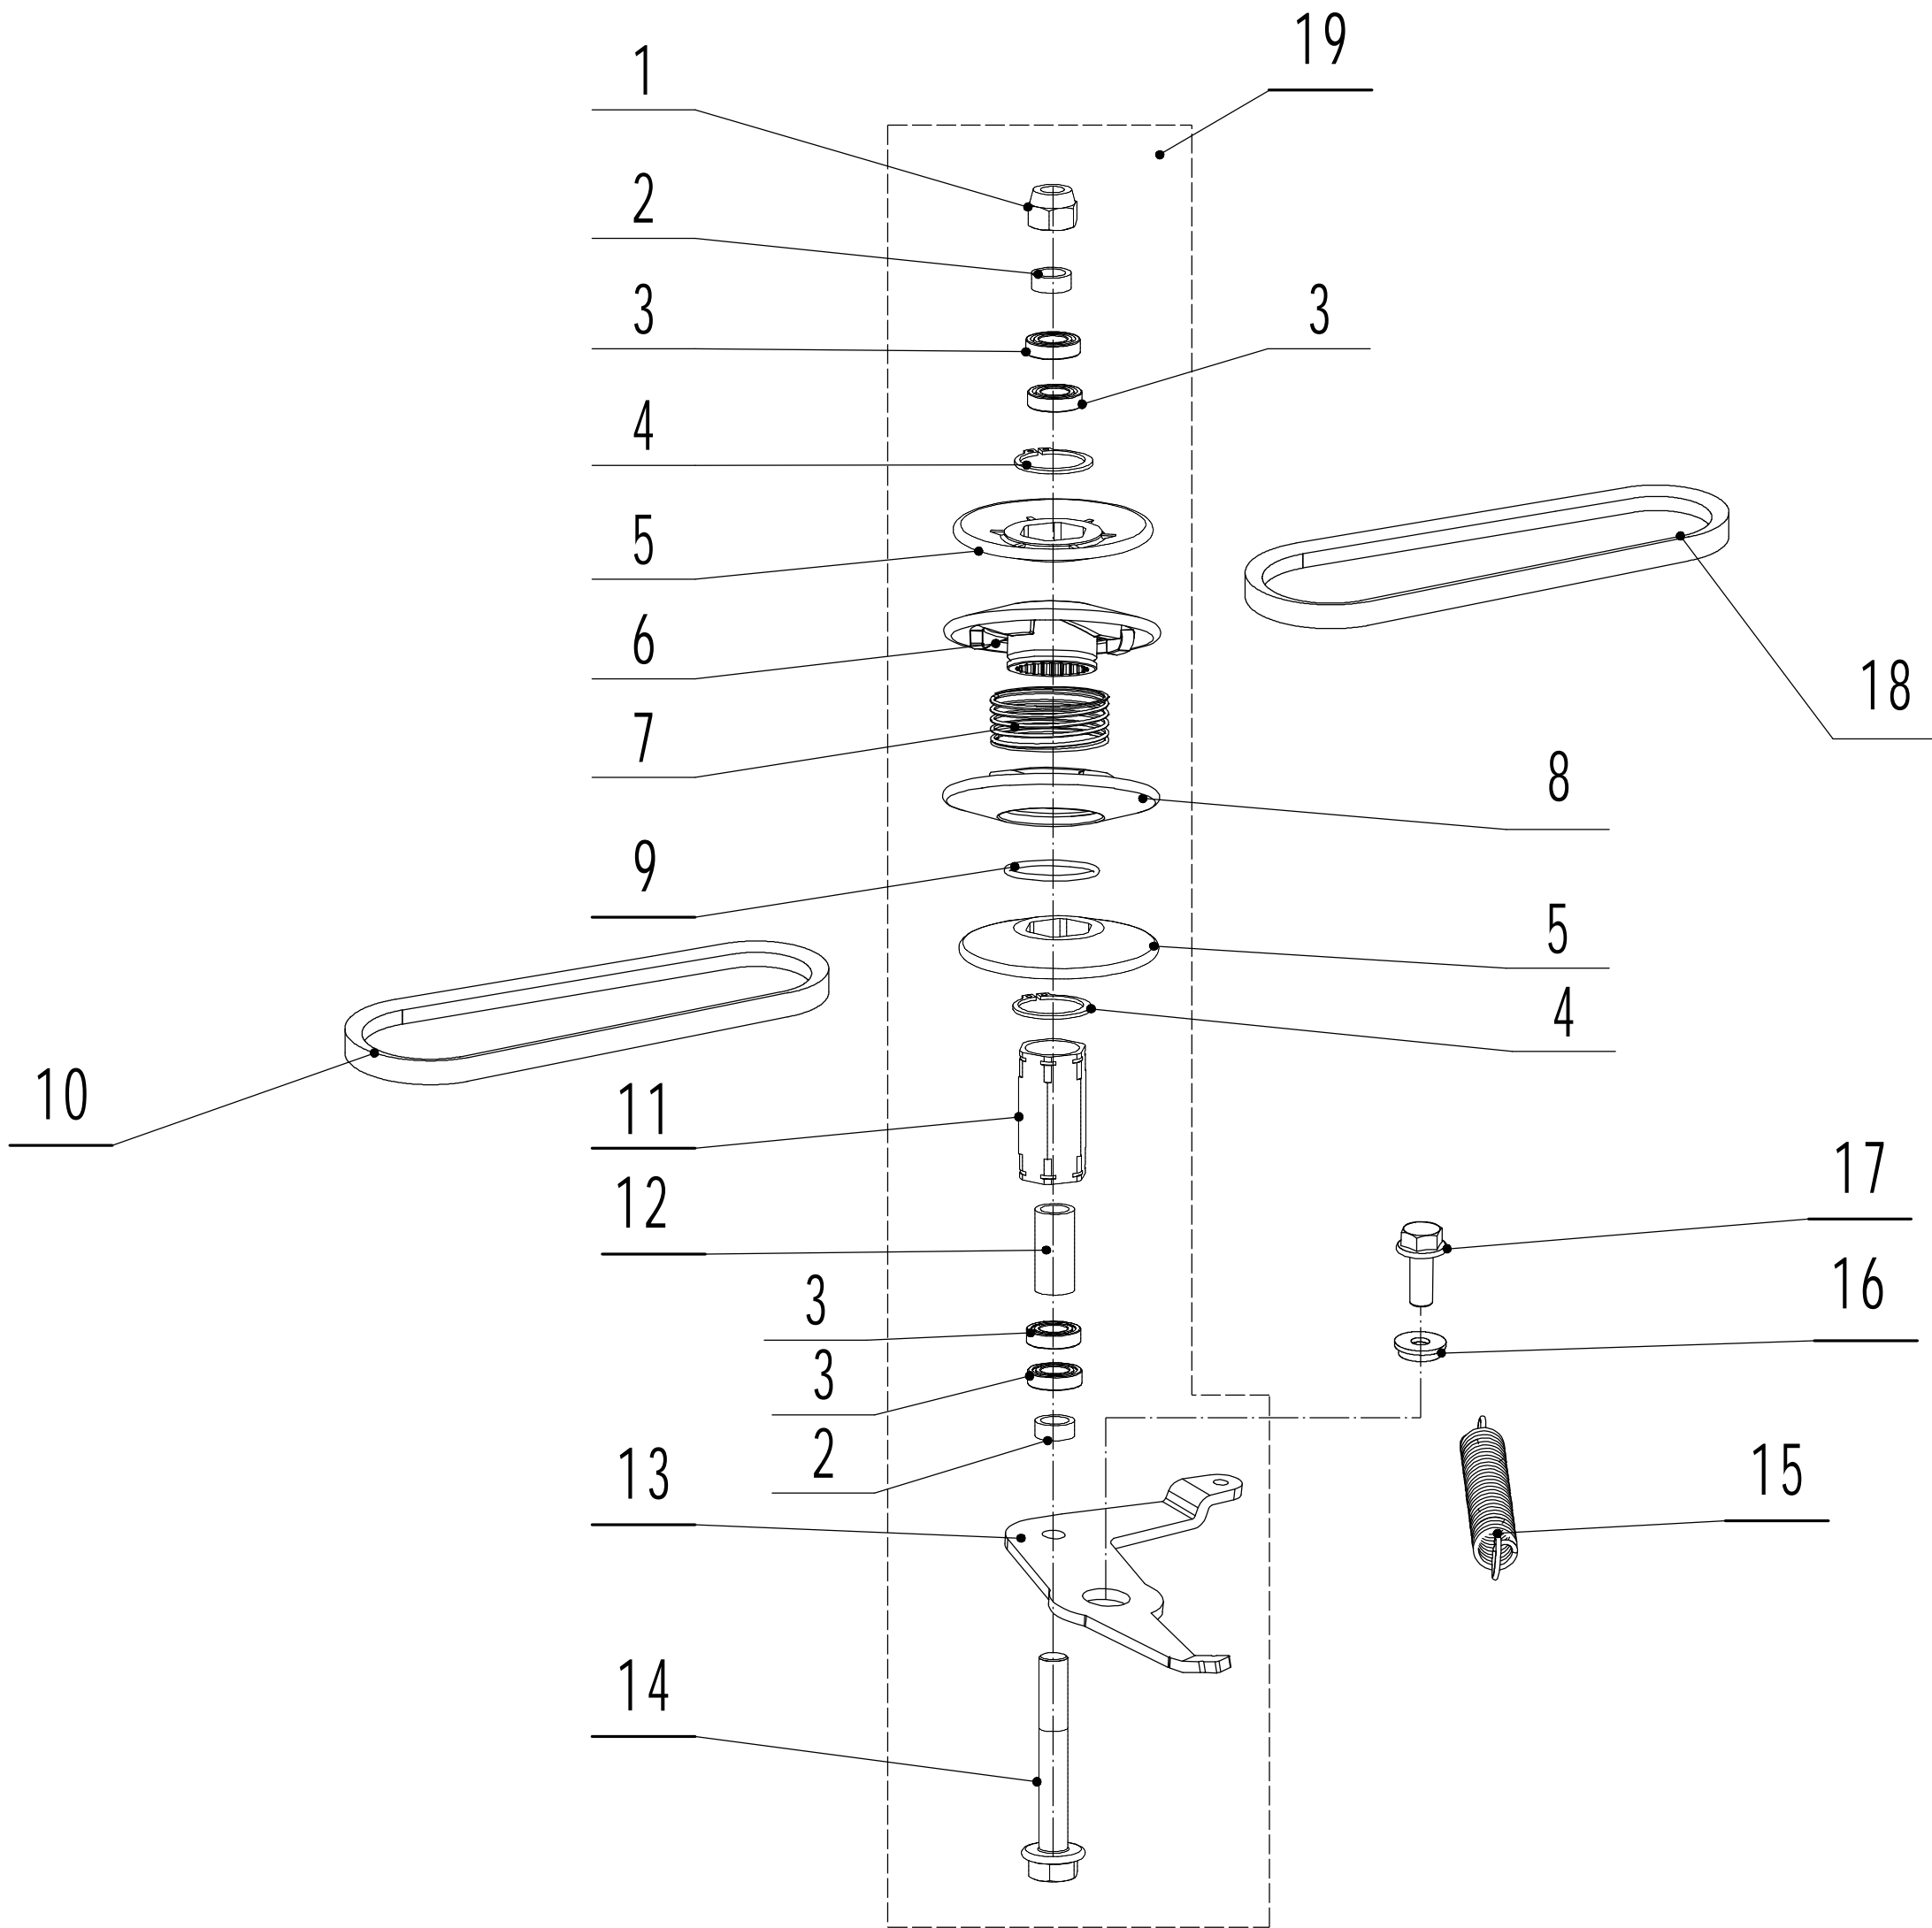

Model:48V  
Service code:48V202003  
Handle and controls

<b>Part 7 - Handle and Controls - Spare Parts</b>		
<b>No.</b>	<b>ID Zboží</b>	<b>Název</b>
1	GM48E010000010/49	Upper Handle
2	GM56E010000081	Grip - handle
3	5320511030S/40	Clutch Lever
4	5320503020S/40	OPC Lever
5	0202006000	Lock Nut - M6
6	LH189-1360	Clutch Cable
7	BS122-1293	OPC Cable
8	5380510010	Grip - Throttle Lever
9	0106003013	Screw - ST2.9x13
10	5380508010	Grip - Speed Lever
11	0104005008	Cross Head Bolt - M5x8
12	0301005000	Washer - M5
13	5020501030S	Control Cover - Upper
14	5360506011	Bolt
15	GM56E010300001	Frame - Speed Control
16	0202005000	Lock Nut - M5
17	5380512010	Frame - Throttle Control
18	0108006050	Screw - M6x50
19	0108006060	Screw - M6x60
20	5020501040S	Control Cover - Lower
21	0113040018	Screw
22	ZD3/190	Cable Tie - 3x190mm
23	YM90-1545-B	Throttle Cable
24	TX162-1276	Speed Cable
25	0301006000	Washer - M6
26	4510511010/01	Hook - Starter Rope

Service code:48V202003

Tensional part

<b>Part 9 - Variable Speed Pulley - Spare Parts</b>		
<b>No.</b>	<b>ID Zboží</b>	<b>Název</b>
1	0202010000	Lock Nut - M10
2	GM56A020000030/02	Spacer
3	61800/2RS	Bearing - 61800/2RS
4	1001024000	External Circlip - 24mm
5	GM56A020000010	Pulley Half - Fixed
6	GM56A020100010	Pulley Half - Movable
7	GM56A020100020	Tension Spring
8	GM56A020100040	Pulley Half - Movable
9	GM56A020100030	Check ring
10	VB5609/535G	Belt - 9*535
11	GM56A020000040/02	Sleeve - Splined
12	GM56A020000060/02	Spacer
13	GM48A020000010/02	Bracket
14	GM56A020000090	Bolt - M10x70
15	GM56A000000060/02	Spring
16	GM56A020000080/02	Bush
17	0102008020A	Bolt - M8x20
18	VB4809/485G	Belt - 9*485
19	Y27ZJJG03	Variable Speed Pulley Assy