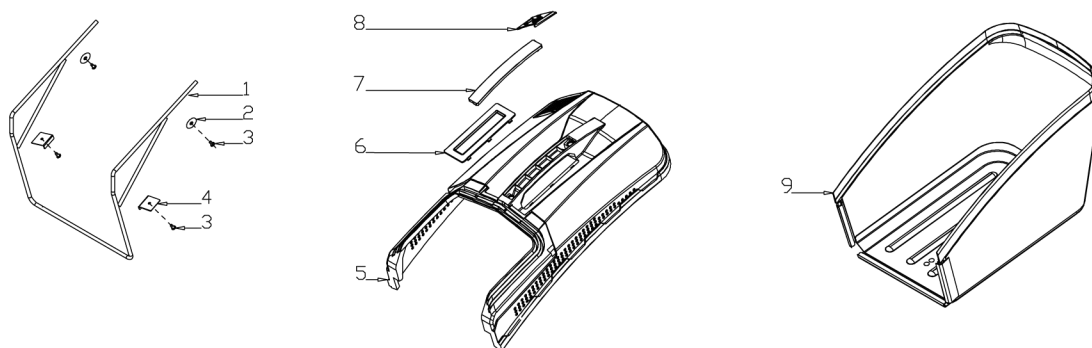

A

B

VeGA®
GARDEN MACHINES

C

D

E

F

v-garden

MODEL G46SHL-B1

NO.2001007