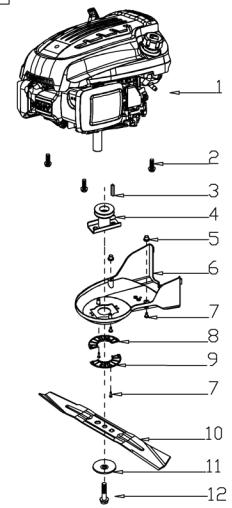

A

B

VeGA®
GARDEN MACHINES

C

D

E

F

v-garden

MODEL G46SHL-B1

NO.2001007