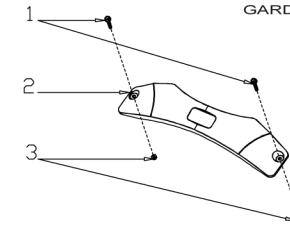

B

VeGA®
GARDEN MACHINES