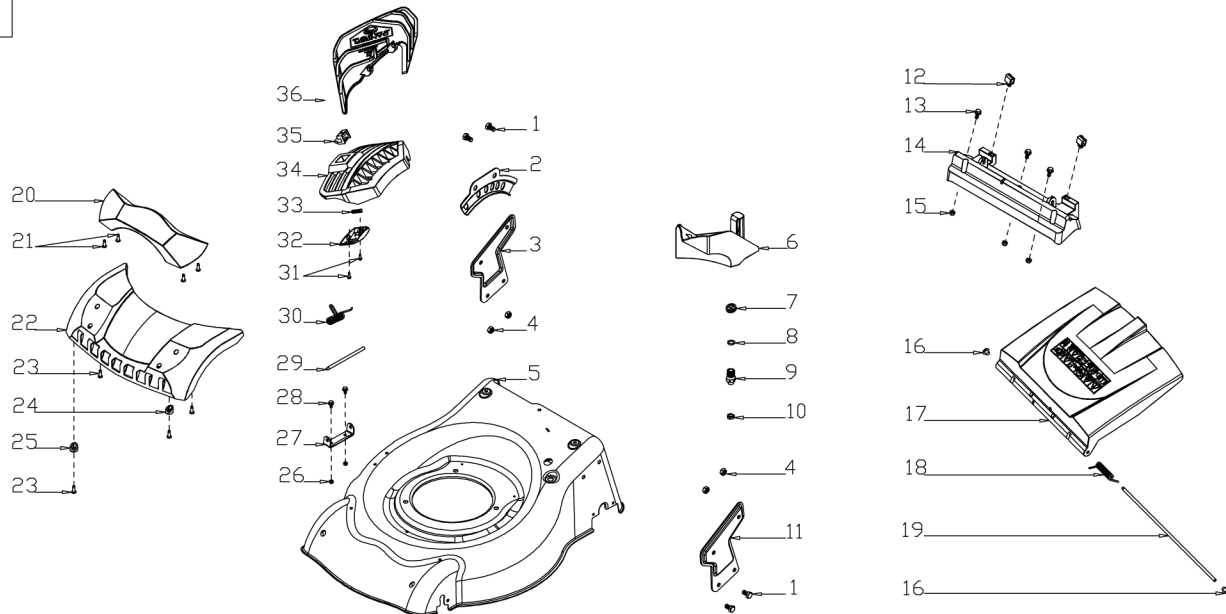

A

B

VeGA®
GARDEN MACHINES

C

D

E

F

v-garden

MODEL G46SHL-B1

NO.2001007