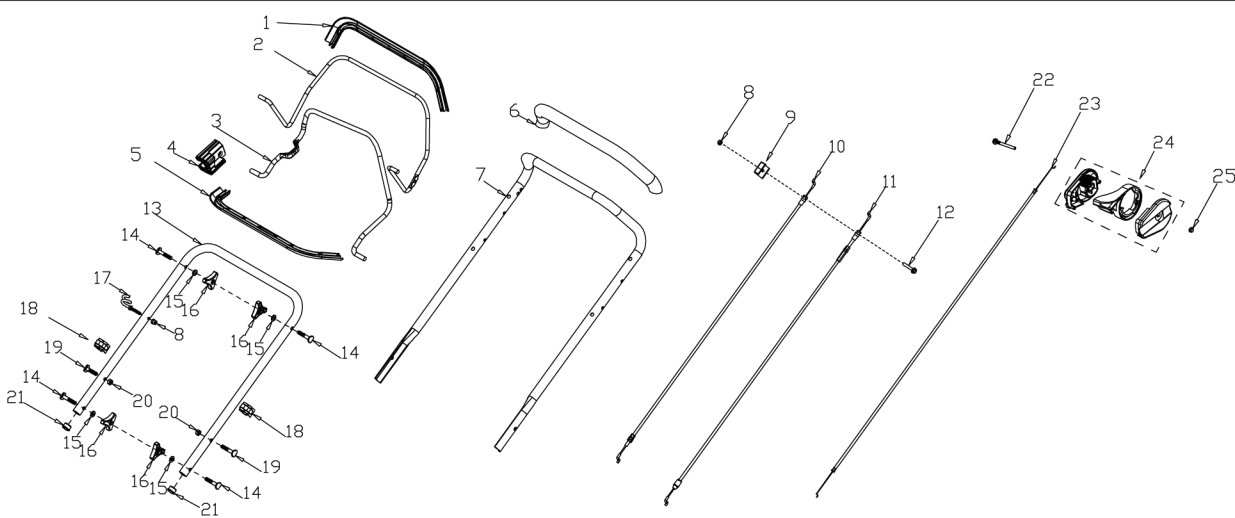

A

B

VeGA®
GARDEN MACHINES

C

D

E

F

v-garden

MODEL G46SHL-B1

NO.2001007