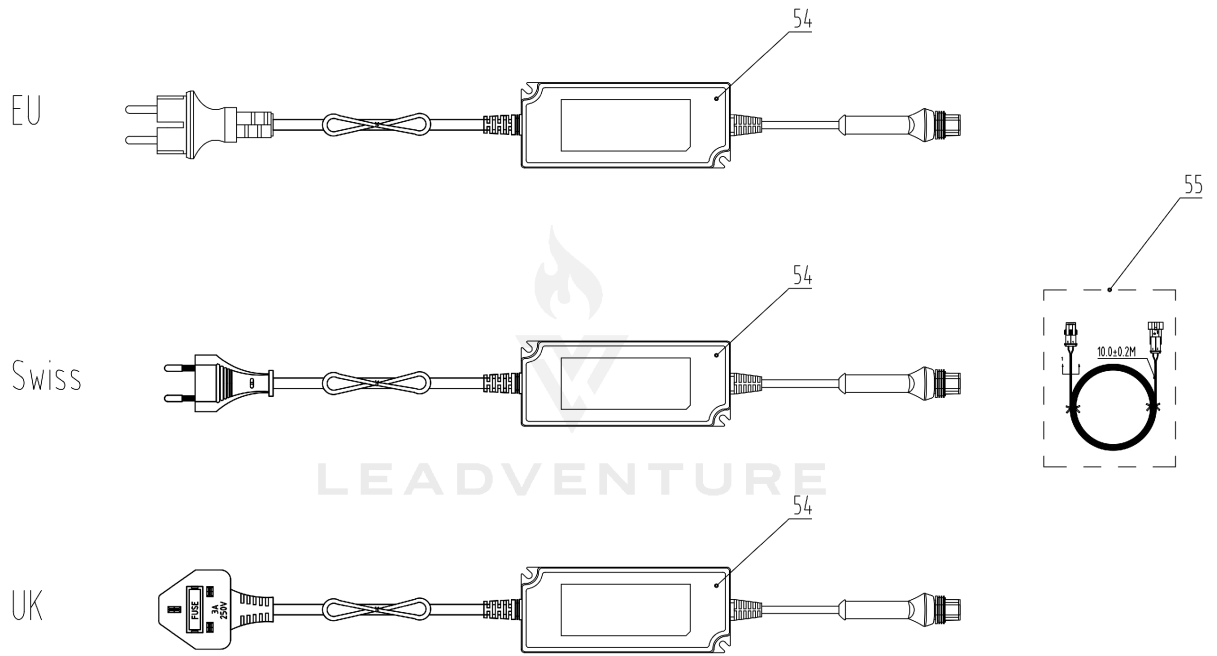

Ref Number	Part Number	Part Description	Context Notes	Quantity
45	2908686	Robotic Blades(Cramer)	SET	1
45	RA333092355	Blade Assembly	SET	1
46	RA322072355	Screw PWT4*12 Assembly (10pcs)	SET	1
62	R0100352-00	Height Adjustment Felt Sealing	SET	1

05 Charging Station

Rendered by LeadVenture, Inc.

Date: 2021-07-05

05 Charging Station

Ref Number	Part Number	Part Description	Context Notes	Quantity
8	RA32205836	Screw ST4.2*12-F Assembly□10pcs)	SET	1
10	RA341061563	Tie Assembly□10pcs□	SET	1
13	RA322042355	Screw ST5*15 Assembly□10pcs□	SET	1
47	RA310023444	Charging Station Assembly□Cramer□	SET	1
48	RA341632355	CS Hood Assembly	SET	1
49	RA310632355	CS Tower Assembly	SET	1
49	R0100363-00	CS Tower Assembly	SET	1
50	RA310602355	CS Nozzle Wiring Assembly	SET	1
51	R0100365-00	CS Board 1 Assembly	SET	1
52	R0100364-00	CS Plate Assembly	SET	1
53	RA341231173	Charging Station Screw Assembly	SET	1

06 Power Supply

Rendered by LeadVenture, Inc.

Date: 2021-09-16

06 Power Supply

Ref Number	Part Number	Part Description	Context Notes	Quantity
54	RA364012355	Power Supply Unit (EU)	SET	1
54	RA364012355CH	Power Supply Unit <input type="checkbox"/> Swiss <input type="checkbox"/>	SET	1
54	RA364012355UK	Power Supply Unit <input type="checkbox"/> UK <input type="checkbox"/>	SET	1
55	RA364022355	Low Voltage Cable, 10 m	SET	1