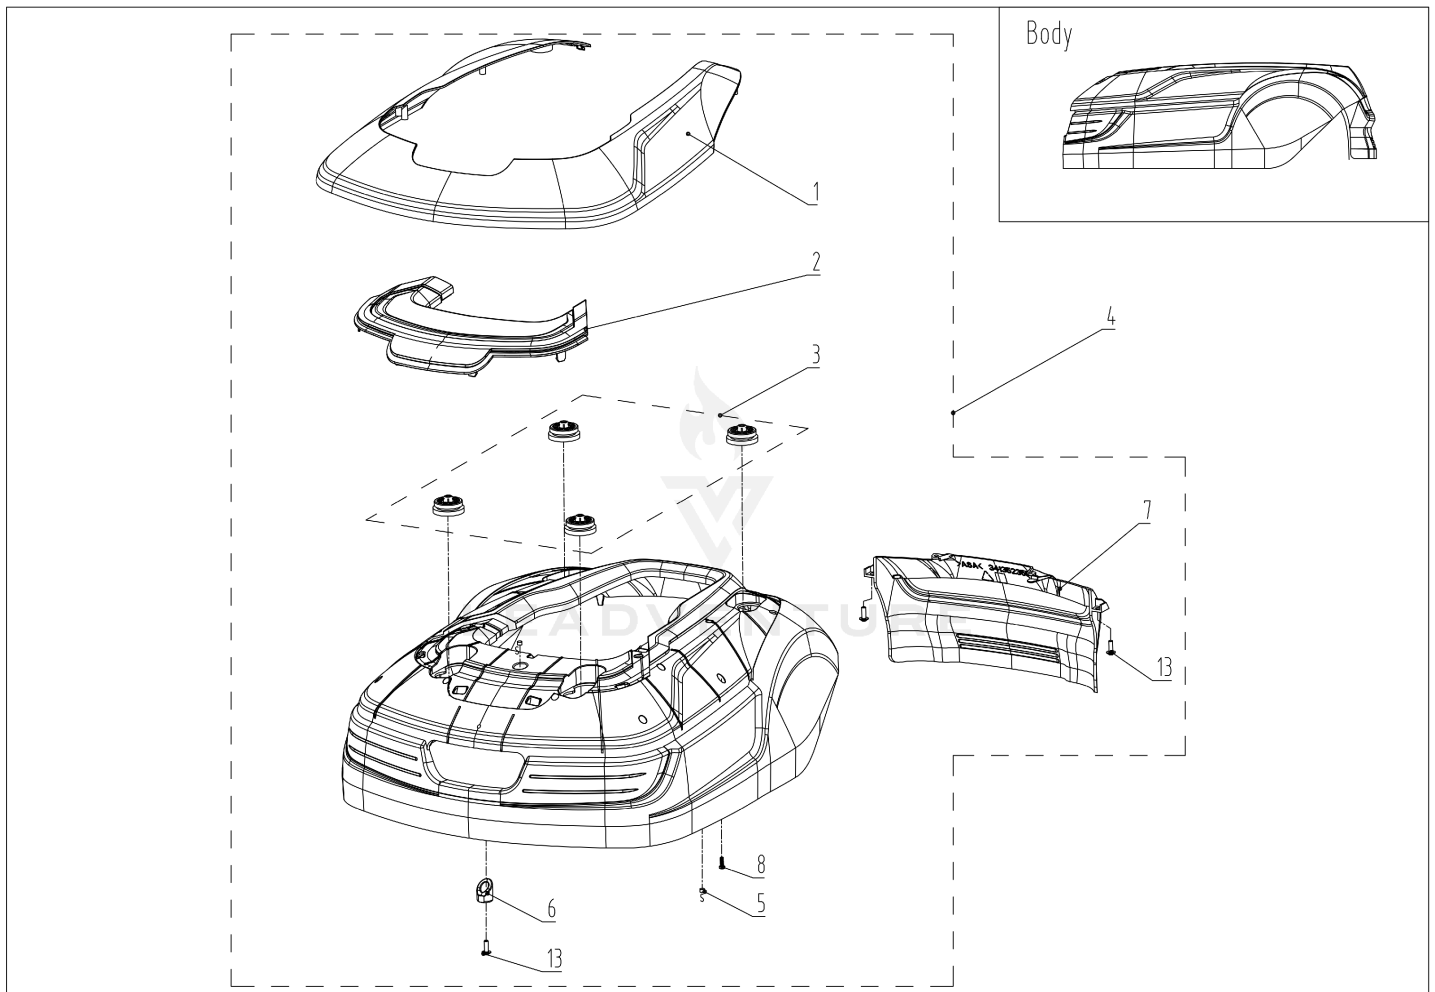

02 Body

Rendered by LeadVenture, Inc.

Date: 2021-09-16

02 Body

Ref Number	Part Number	Part Description	Context Notes	Quantity
1	R0101759-00	Body Décor (Cramer from m/2022)	SET	1
2	R0101760-00	Body Logo (Cramer from m/2022)	SET	1
3	RA342082355	Cap Snaploc Assembly	SET	1
4	R0101769-00	Body Assembly (Cramer from m/2022)	SET	1
5	RA339012355	Magnet Assembly	SET	1
6	RA342092355	Body Rubber Stop Assembly	SET	1
7	RA341352355AC	Body Rear Assembly (Cramer)	SET	1
8	RA32205836	Screw ST4.2*12-F Assembly□10pcs)	SET	1
13	RA322042355	Screw ST5*15 Assembly□10pcs□	SET	1