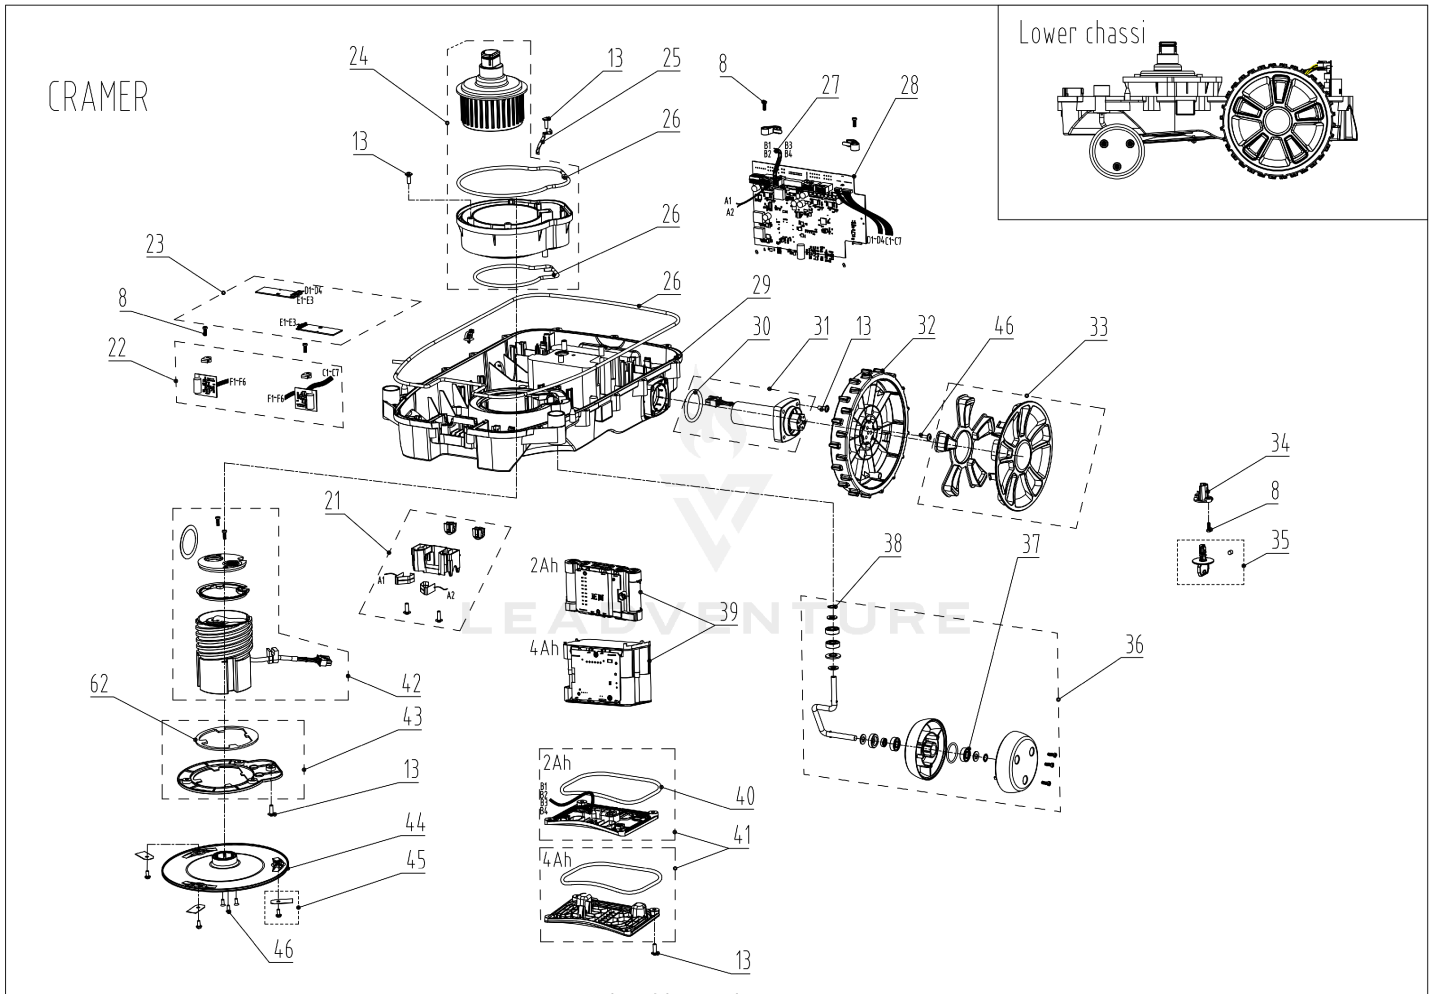

04 Lower Chassi

CRAMER

Lower chassi

Rendered by LeadVenture, Inc.

Date: 2021-09-16

04 Lower Chassi

Ref Number	Part Number	Part Description	Context Notes	Quantity
8	RA32205836	Screw ST4.2*12-F Assembly□10pcs)	SET	1
13	RA322042355	Screw ST5*15 Assembly□10pcs□	SET	1
21	RA310152355	Charging Connector Assembly	SET	1
22	RA310212355	Loop Sensor Assembly	SET	1
23	R0100875-00	Lift Sensor Assembly (from m/2021)	SET	1
24	RA341132355	Height Adjustment Nut Assembly	SET	1
25	RA333022355	Height Adjustment Locker Assembly	SET	1
26	RA329052355V	Sealing Strip Assembly	SET	1
27	RA310272355	Battery extension cable Assembly	SET	1
28	R0101067-00	Main Board Assembly (New SW, all m/2021	SET	1
29	RA341012355	Chassis Lower Assembly	SET	1
30	RA329042355	O-ring_1 Assembly	SET	1
31	RA310122355	Wheel Motor Assembly	SET	1
32	RA341042355	Rear Wheel Assembly	SET	1
33	R0101764-00	Rear Wheel Side Assembly (Cramer from m/2021)	SET	1
34	RA341172355	Disabling Device Holder Assembly	SET	1
35	RA310702355	Disabling Device Assembly	SET	1
36	R0101770-00	Front Wheel Assembly	SET	1
37	R0101771-00	Stainless Steel Bearing Assembly□4pcs□	SET	1
38	R0101772-00	Stainless Steel Starlock Washer Assembly□10pcs)	SET	1
39	R0101588-00	Battery Assembly 24V 4AH	SET	1
40	RA329052355	Battery Sealing Strip Assembly	SET	1
41	R0101589-00	Battery Cover Assembly□fit 4A battery□	SET	1
42	RA310182355	Cutting Motor Assembly	SET	1
43	RA341122355	Height Adjustment Felt Cover	SET	1
44	RA341372355	Blade Disc Assembly	SET	1