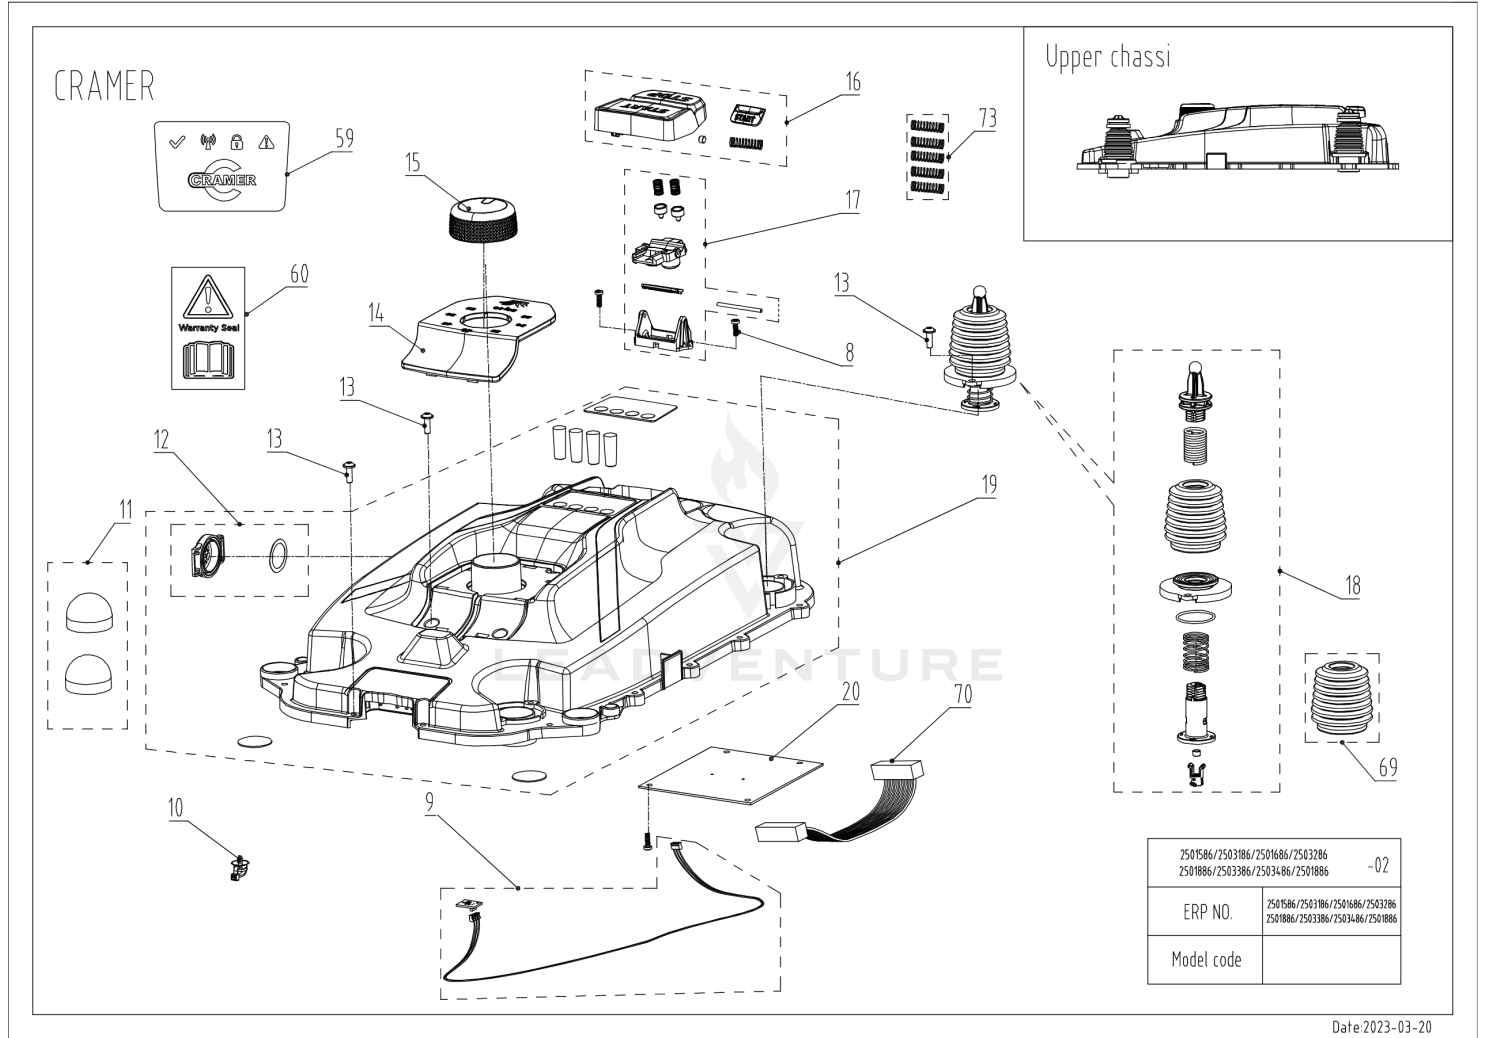

02 Body

Rendered by LeadVenture, Inc.

Date: 2021-09-16

02 Body

Ref Number	Part Number	Part Description	Context Notes	Quantity
1	R0101759-00	Body Décor (Cramer from m/2022)	SET	1
2	R0101760-00	Body Logo (Cramer from m/2022)	SET	1
3	RA342082355	Cap Snaploc Assembly	SET	1
4	R0101769-00	Body Assembly (Cramer from m/2022)	SET	1
5	RA339012355	Magnet Assembly	SET	1
6	RA342092355	Body Rubber Stop Assembly	SET	1
7	RA341352355AC	Body Rear Assembly (Cramer)	SET	1
8	RA32205836	Screw ST4.2*12-F Assembly□10pcs)	SET	1
13	RA322042355	Screw ST5*15 Assembly□10pcs□	SET	1

03 Upper Chassi

Date:2023-03-20

Rendered by LeadVenture, Inc.

03 Upper Chassi

Ref Number	Part Number	Part Description	Context Notes	Quantity
8	RA32205836	Screw ST4.2*12-F Assembly□10pcs)	SET	1
9	RA362072355	Collision Sensor Board Assembly	SET	1
10	RA341061563	Tie Assembly□10pcs□	SET	1
11	RA342112355	Rubber Cap Assembly	SET	1
12	RA349032355	Air Filter Assembly	SET	1
13	RA322042355	Screw ST5*15 Assembly□10pcs□	SET	1
14	RA341302355	Height Scale Cover Assembly (GW, Cramer from m/2022)	SET	1
15	RA341312355	Height Adjustment Knob Assembly	SET	1
16	R0101762-00	Start/Stop Button Assembly (Cramer from m/2022)	SET	1
17	RA310332355	Inner Start/Stop Button Assembly	SET	1
18	R0100876-00	Suspension Assembly (from m/2021)		1
19	R0101763-00	Chassis Upper Assembly (Cramer from m/2022)	SET	1
20	R0101598-00	Communication Board 3 Assembly	SET	1
59	RA381111586	Overlay (Cramer)	SET	1
60	RA381022355B	Dealer Warranty Seal Sticker Assembly□10pcs)	SET	1
69	R0101354-00	Suspension Bellow		4
70	R0101599-00	Communication Board Cable 1 Assembly	SET	1
73	R0103469-00	Start/Stop Locker Spring	5 pcs	