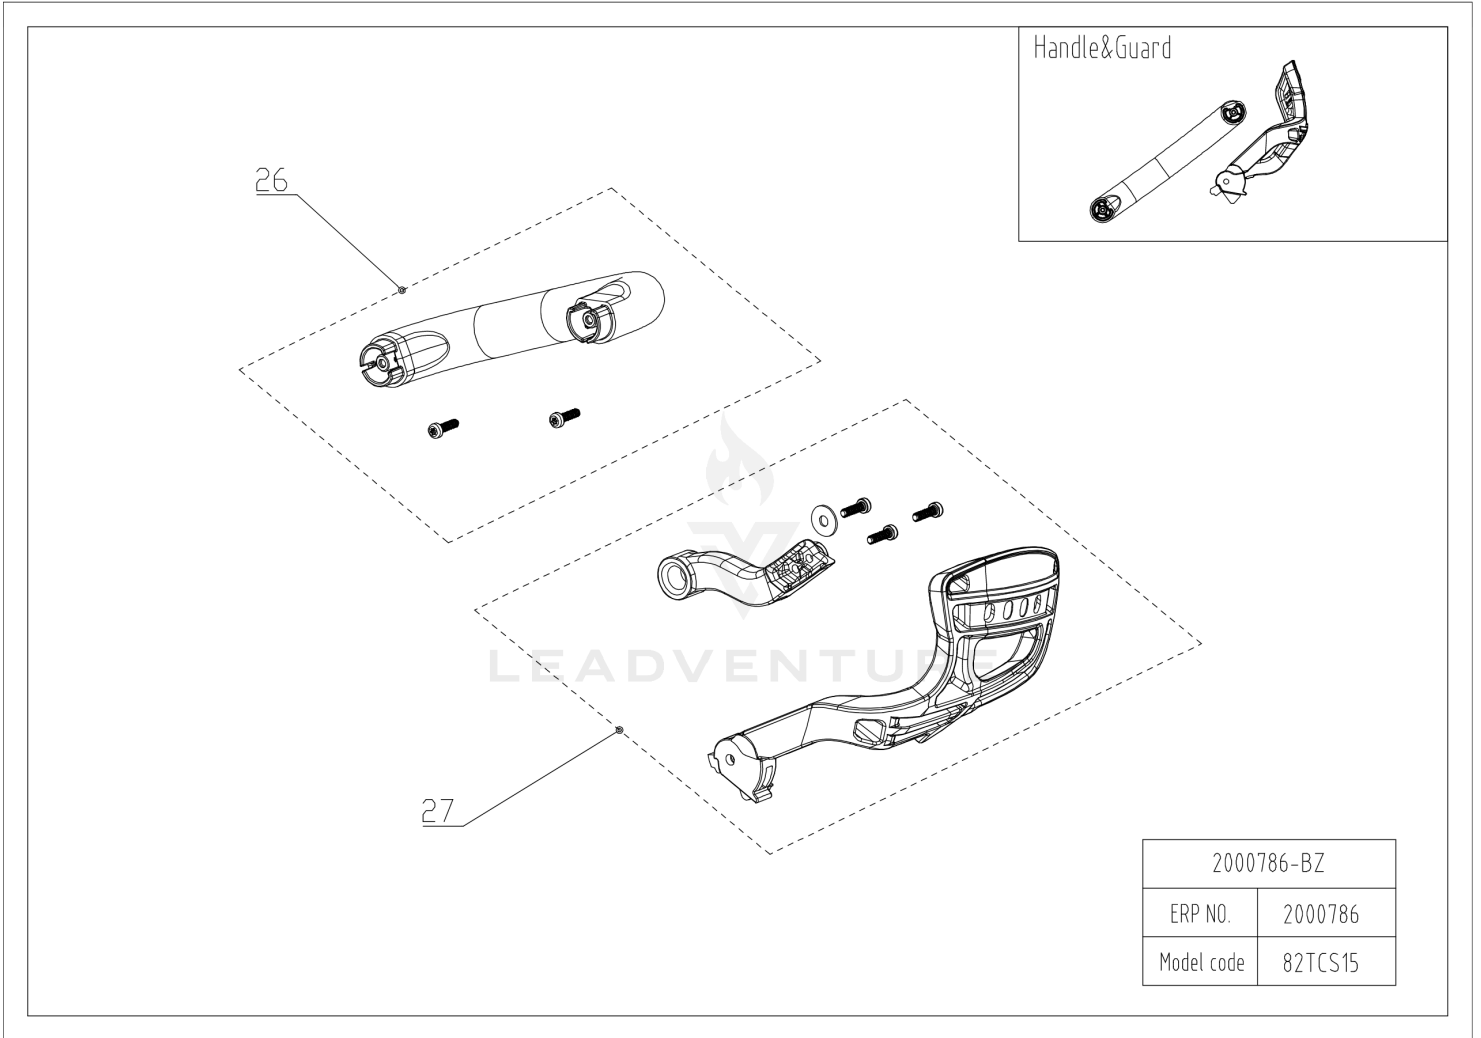

02 Housing

Rendered by LeadVenture, Inc.

02 Housing

Ref Number	Part Number	Part Description	Context Notes	Quantity
1	R0102288-00	Cover Assembly	SET	1
2	R0102289-00	Middle Coverplate Assembly	SET	1
3	R0102290-00	Brake Disc Assembly	SET	
4	R0100107-00	Spanner	SET	1
5	R0102291-00	Housing assembly	SET	1
7	R0102293-00	Switch Retaining Plate	SET	1
8	R0102294-00	Switch Trigger Assembly	SET	1
9	R0102295-00	Oil Tank Knob Assembly	SET	1
10	R0102296-00	Oil tank assembly	SET	1
11	R0102297-00	Oil pump assembly	SET	1
12	R0102298-00	Air Guide Ring	SET	1
13	R0102299-00	Mechanical brakes assembly	SET	1
14	R0102300-00	Retaining Plate	SET	1
15	R0102113-00	Sprocket Assembly	SET	1
16	R0102301-00	Tension Assembly	SET	1
17	R0102302-00	Bumper Spike assembly	SET	1
19	R0102304-00	Hook	SET	1
20	R0102305-00	Power Cord Hook	SET	1
21	R0100641-00	Dust Cover spare part	SET	1

03 Motor & PCB

Rendered by LeadVenture, Inc.

03 Motor & PCB

Ref Number	Part Number	Part Description	Context Notes	Quantity
24	R0102307-00	Motor assembly	SET	1
25	R0102308-00	PCBA	SET	1
25.1	R0101755-00	Speed-control Switch	SET	1
25.2	R0102600-00	Switch Panel	SET	1
25.3	R0102601-00	Female Connector	SET	1
25.4	R0102602-00	PCBA	SET	1

04 Handle

Rendered by LeadVenture, Inc.

04 Handle

Ref Number	Part Number	Part Description	Context Notes	Quantity
26	R0102309-00	Auxiliary Handle assembly	SET	1
27	R0102310-00	Front Guard assembly	SET	1

05 Chain & Bar

Chain & Bar & Sheath

2000786-BZ	
ERP NO.	2000786
Model code	82TCS15

Rendered by LeadVenture, Inc.

05 Chain & Bar

Ref Number	Part Number	Part Description	Context Notes	Quantity
28	R0102311-00	Blade cover	SET	1
29	RA311101726	10" Saw chain	SET	1
30	R0102079-00	10" Chain bar	SET	1