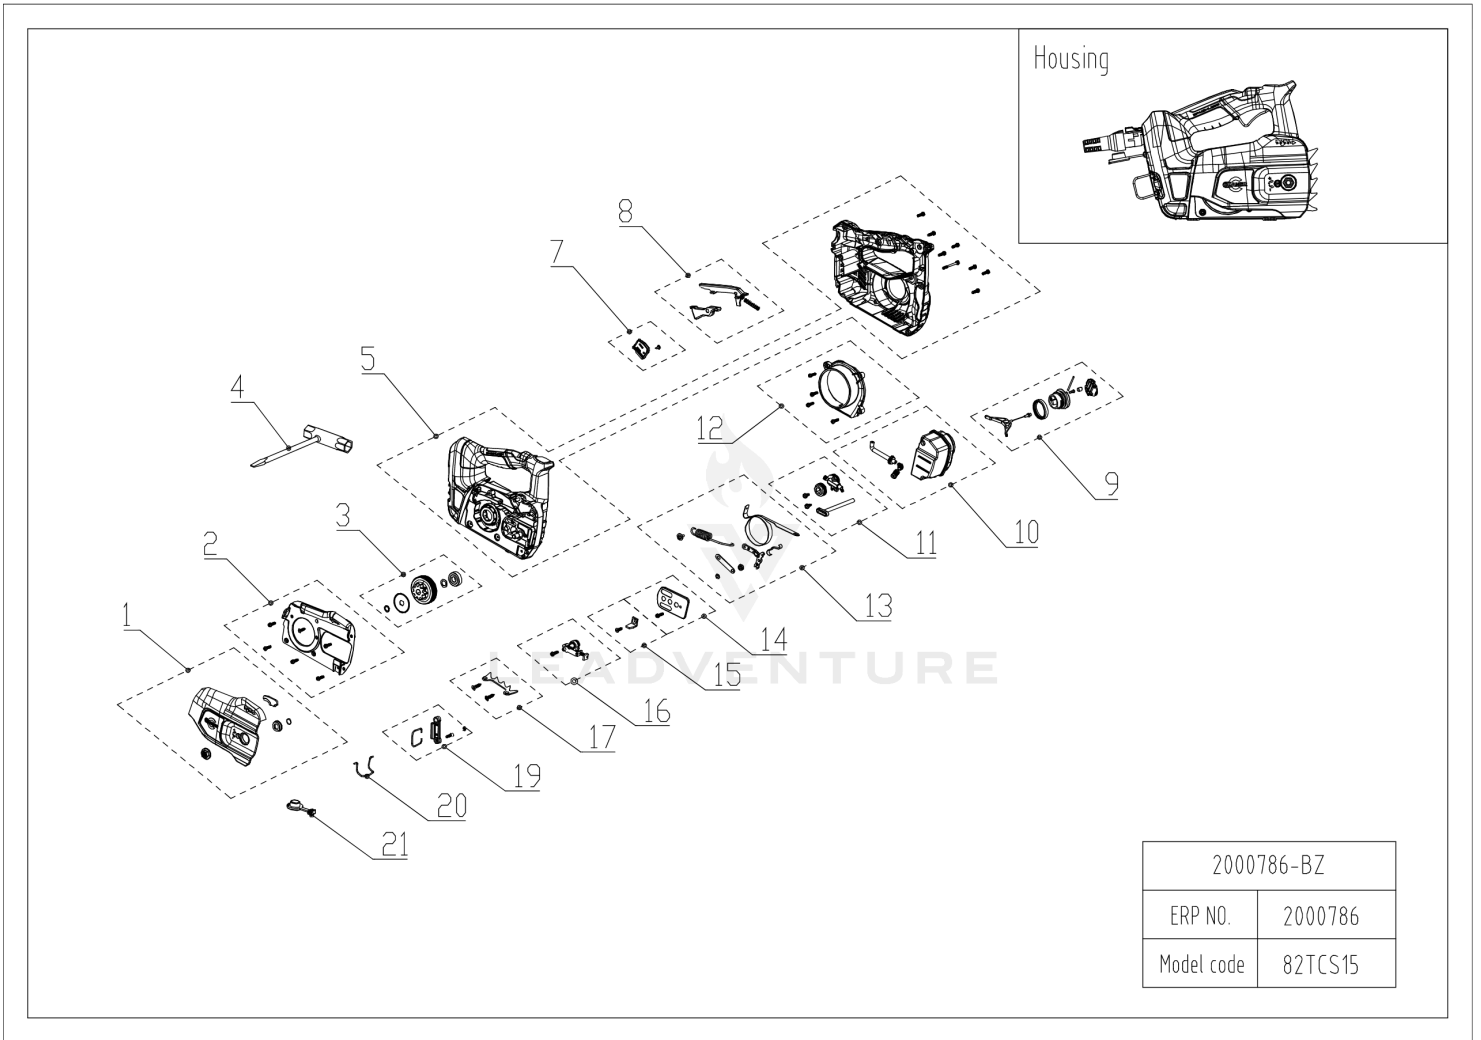

82V Top Handle Chainsaw 82TCS15
2000786

TABLE OF CONTENTS

01 Overview	3
02 Housing	5
03 Motor & PCB	7
04 Handle	9
05 Chain & Bar	11
06 Battery Pack,Harness,Cable	13

01 Overview

2000786-BZ	
ERP NO.	2000786
Model code	82CS24

02 Housing

Rendered by LeadVenture, Inc.

02 Housing

Ref Number	Part Number	Part Description	Context Notes	Quantity
1	R0102288-00	Cover Assembly	SET	1
2	R0102289-00	Middle Coverplate Assembly	SET	1
3	R0102290-00	Brake Disc Assembly	SET	
4	R0100107-00	Spanner	SET	1
5	R0102291-00	Housing assembly	SET	1
7	R0102293-00	Switch Retaining Plate	SET	1
8	R0102294-00	Switch Trigger Assembly	SET	1
9	R0102295-00	Oil Tank Knob Assembly	SET	1
10	R0102296-00	Oil tank assembly	SET	1
11	R0102297-00	Oil pump assembly	SET	1
12	R0102298-00	Air Guide Ring	SET	1
13	R0102299-00	Mechanical brakes assembly	SET	1
14	R0102300-00	Retaining Plate	SET	1
15	R0102113-00	Sprocket Assembly	SET	1
16	R0102301-00	Tension Assembly	SET	1
17	R0102302-00	Bumper Spike assembly	SET	1
19	R0102304-00	Hook	SET	1
20	R0102305-00	Power Cord Hook	SET	1
21	R0100641-00	Dust Cover spare part	SET	1

03 Motor & PCB

Rendered by LeadVenture, Inc.

03 Motor & PCB

Ref Number	Part Number	Part Description	Context Notes	Quantity
24	R0102307-00	Motor assembly	SET	1
25	R0102308-00	PCBA	SET	1
25.1	R0101755-00	Speed-control Switch	SET	1
25.2	R0102600-00	Switch Panel	SET	1
25.3	R0102601-00	Female Connector	SET	1
25.4	R0102602-00	PCBA	SET	1

Chain & Bar & Sheath

2000786-BZ	
ERP NO.	2000786
Model code	82TCS15

Rendered by LeadVenture, Inc.

05 Chain & Bar

Ref Number	Part Number	Part Description	Context Notes	Quantity
28	R0102311-00	Blade cover	SET	1
29	RA311101726	10" Saw chain	SET	1
30	R0102079-00	10" Chain bar	SET	1