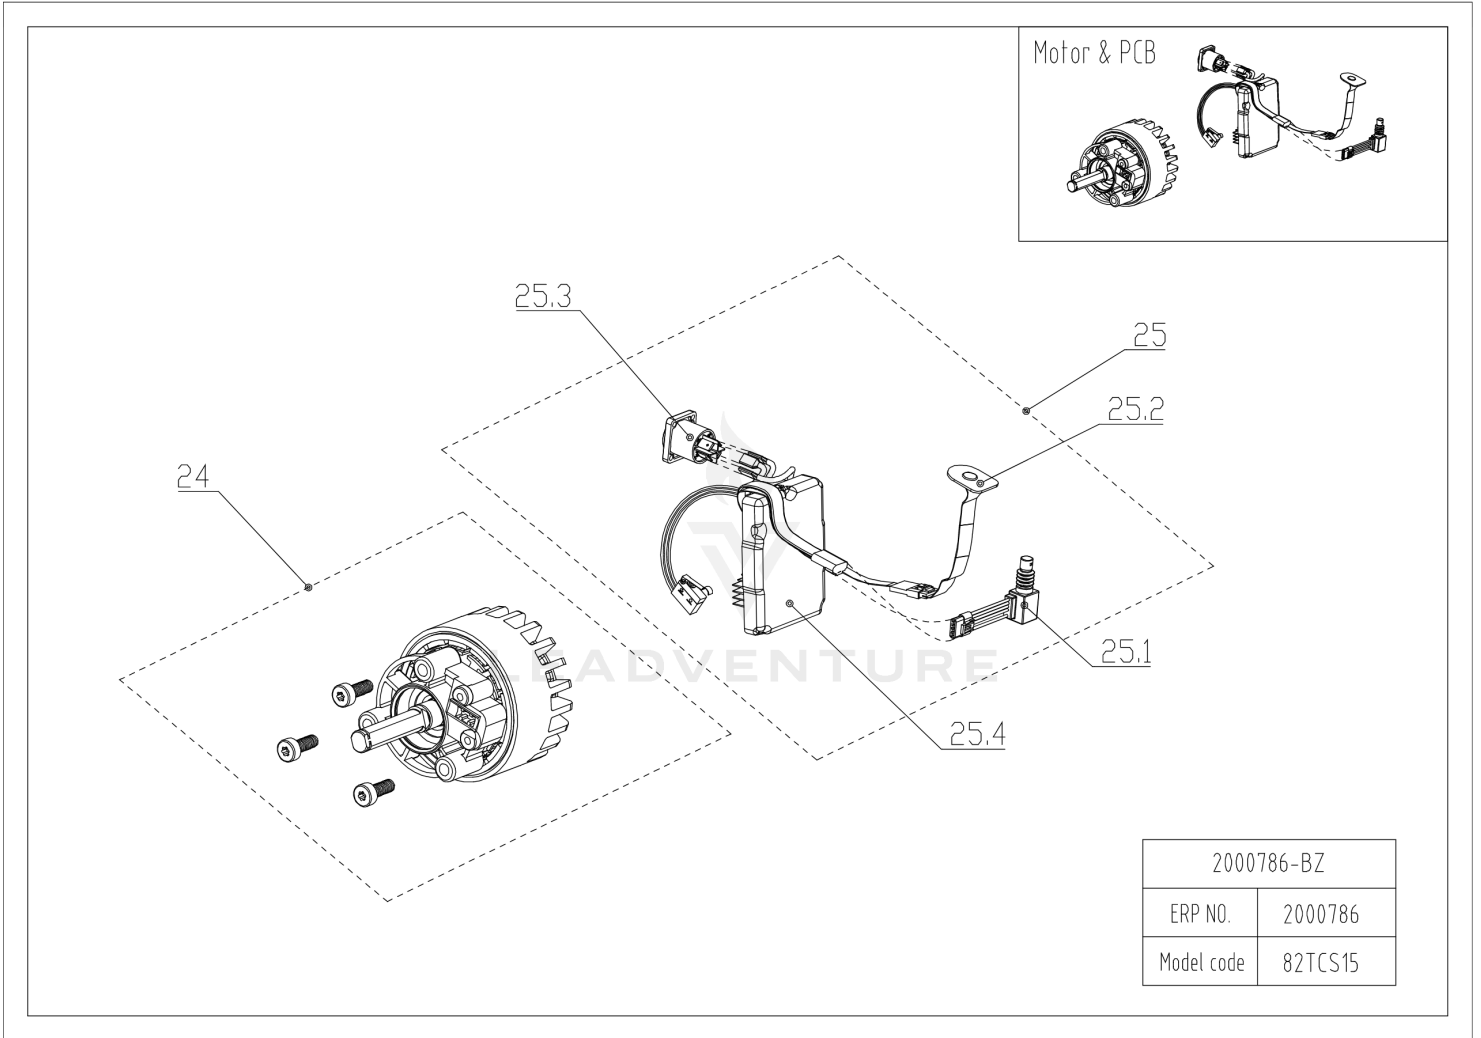

02 Housing

Rendered by LeadVenture, Inc.

02 Housing

Ref Number	Part Number	Part Description	Context Notes	Quantity
1	R0102288-00	Cover Assembly	SET	1
2	R0102289-00	Middle Coverplate Assembly	SET	1
3	R0102290-00	Brake Disc Assembly	SET	
4	R0100107-00	Spanner	SET	1
5	R0102291-00	Housing assembly	SET	1
7	R0102293-00	Switch Retaining Plate	SET	1
8	R0102294-00	Switch Trigger Assembly	SET	1
9	R0102295-00	Oil Tank Knob Assembly	SET	1
10	R0102296-00	Oil tank assembly	SET	1
11	R0102297-00	Oil pump assembly	SET	1
12	R0102298-00	Air Guide Ring	SET	1
13	R0102299-00	Mechanical brakes assembly	SET	1
14	R0102300-00	Retaining Plate	SET	1
15	R0102113-00	Sprocket Assembly	SET	1
16	R0102301-00	Tension Assembly	SET	1
17	R0102302-00	Bumper Spike assembly	SET	1
19	R0102304-00	Hook	SET	1
20	R0102305-00	Power Cord Hook	SET	1
21	R0100641-00	Dust Cover spare part	SET	1

03 Motor & PCB

Rendered by LeadVenture, Inc.

03 Motor & PCB

Ref Number	Part Number	Part Description	Context Notes	Quantity
24	R0102307-00	Motor assembly	SET	1
25	R0102308-00	PCBA	SET	1
25.1	R0101755-00	Speed-control Switch	SET	1
25.2	R0102600-00	Switch Panel	SET	1
25.3	R0102601-00	Female Connector	SET	1
25.4	R0102602-00	PCBA	SET	1

04 Handle

Rendered by LeadVenture, Inc.

04 Handle

Ref Number	Part Number	Part Description	Context Notes	Quantity
26	R0102309-00	Auxiliary Handle assembly	SET	1
27	R0102310-00	Front Guard assembly	SET	1

05 Chain & Bar

Chain & Bar & Sheath

2000786-BZ	
ERP NO.	2000786
Model code	82TCS15

Rendered by LeadVenture, Inc.

05 Chain & Bar

Ref Number	Part Number	Part Description	Context Notes	Quantity
28	R0102311-00	Blade cover	SET	1
29	RA311101726	10" Saw chain	SET	1
30	R0102079-00	10" Chain bar	SET	1