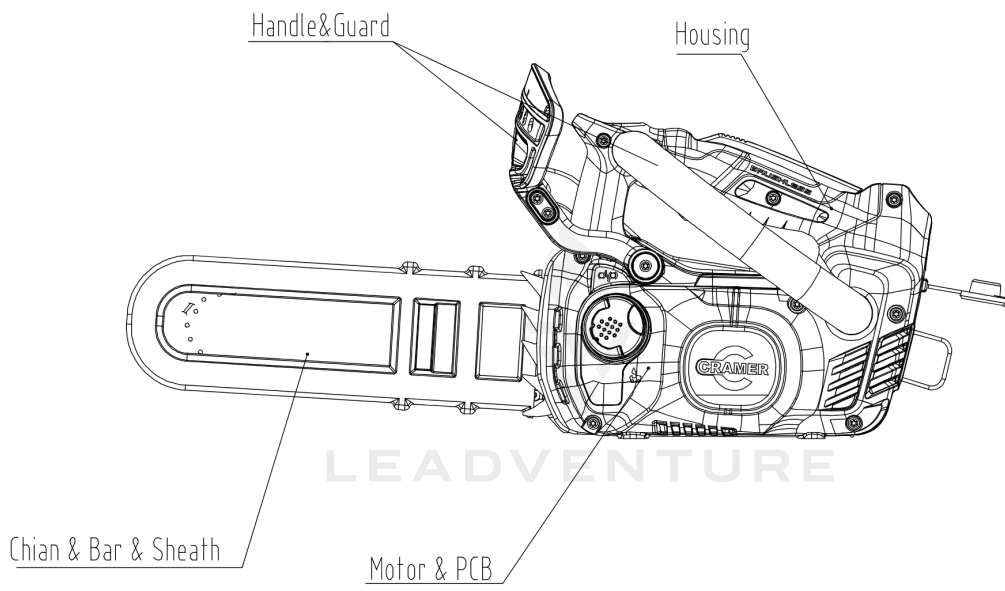

82V Top Handle Chainsaw 82TCS15
2000786

TABLE OF CONTENTS

01 Overview	3
02 Housing	5
03 Motor & PCB	7
04 Handle	9
05 Chain & Bar	11
06 Battery Pack,Harness,Cable	13

01 Overview

2000786-BZ	
ERP NO.	2000786
Model code	82CS24

02 Housing

Rendered by LeadVenture, Inc.

02 Housing

Ref Number	Part Number	Part Description	Context Notes	Quantity
1	R0102288-00	Cover Assembly	SET	1
2	R0102289-00	Middle Coverplate Assembly	SET	1
3	R0102290-00	Brake Disc Assembly	SET	
4	R0100107-00	Spanner	SET	1
5	R0102291-00	Housing assembly	SET	1
7	R0102293-00	Switch Retaining Plate	SET	1
8	R0102294-00	Switch Trigger Assembly	SET	1
9	R0102295-00	Oil Tank Knob Assembly	SET	1
10	R0102296-00	Oil tank assembly	SET	1
11	R0102297-00	Oil pump assembly	SET	1
12	R0102298-00	Air Guide Ring	SET	1
13	R0102299-00	Mechanical brakes assembly	SET	1
14	R0102300-00	Retaining Plate	SET	1
15	R0102113-00	Sprocket Assembly	SET	1
16	R0102301-00	Tension Assembly	SET	1
17	R0102302-00	Bumper Spike assembly	SET	1
19	R0102304-00	Hook	SET	1
20	R0102305-00	Power Cord Hook	SET	1
21	R0100641-00	Dust Cover spare part	SET	1

Chain & Bar & Sheath

2000786-BZ	
ERP NO.	2000786
Model code	82TCS15

Rendered by LeadVenture, Inc.

05 Chain & Bar

Ref Number	Part Number	Part Description	Context Notes	Quantity
28	R0102311-00	Blade cover	SET	1
29	RA311101726	10" Saw chain	SET	1
30	R0102079-00	10" Chain bar	SET	1