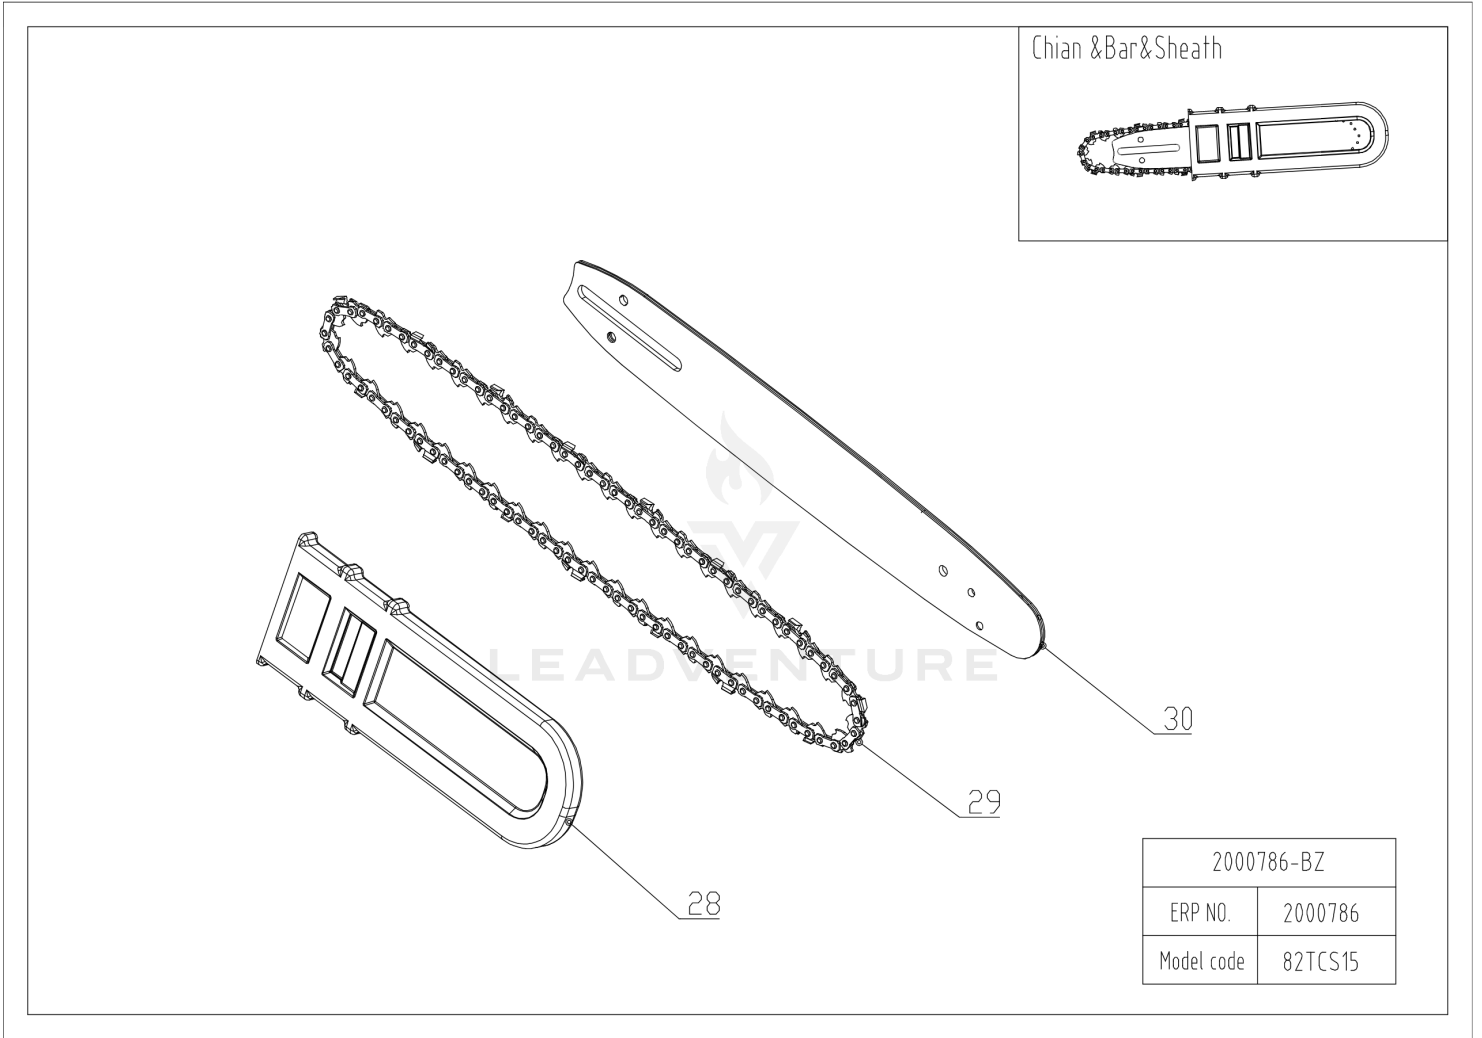

02 Housing

Rendered by LeadVenture, Inc.

02 Housing

Ref Number	Part Number	Part Description	Context Notes	Quantity
1	R0102288-00	Cover Assembly	SET	1
2	R0102289-00	Middle Coverplate Assembly	SET	1
3	R0102290-00	Brake Disc Assembly	SET	
4	R0100107-00	Spanner	SET	1
5	R0102291-00	Housing assembly	SET	1
7	R0102293-00	Switch Retaining Plate	SET	1
8	R0102294-00	Switch Trigger Assembly	SET	1
9	R0102295-00	Oil Tank Knob Assembly	SET	1
10	R0102296-00	Oil tank assembly	SET	1
11	R0102297-00	Oil pump assembly	SET	1
12	R0102298-00	Air Guide Ring	SET	1
13	R0102299-00	Mechanical brakes assembly	SET	1
14	R0102300-00	Retaining Plate	SET	1
15	R0102113-00	Sprocket Assembly	SET	1
16	R0102301-00	Tension Assembly	SET	1
17	R0102302-00	Bumper Spike assembly	SET	1
19	R0102304-00	Hook	SET	1
20	R0102305-00	Power Cord Hook	SET	1
21	R0100641-00	Dust Cover spare part	SET	1

04 Handle

Rendered by LeadVenture, Inc.

04 Handle

Ref Number	Part Number	Part Description	Context Notes	Quantity
26	R0102309-00	Auxiliary Handle assembly	SET	1
27	R0102310-00	Front Guard assembly	SET	1

05 Chain & Bar

Chain & Bar & Sheath

2000786-BZ	
ERP NO.	2000786
Model code	82TCS15

Rendered by LeadVenture, Inc.

05 Chain & Bar

Ref Number	Part Number	Part Description	Context Notes	Quantity
28	R0102311-00	Blade cover	SET	1
29	RA311101726	10" Saw chain	SET	1
30	R0102079-00	10" Chain bar	SET	1