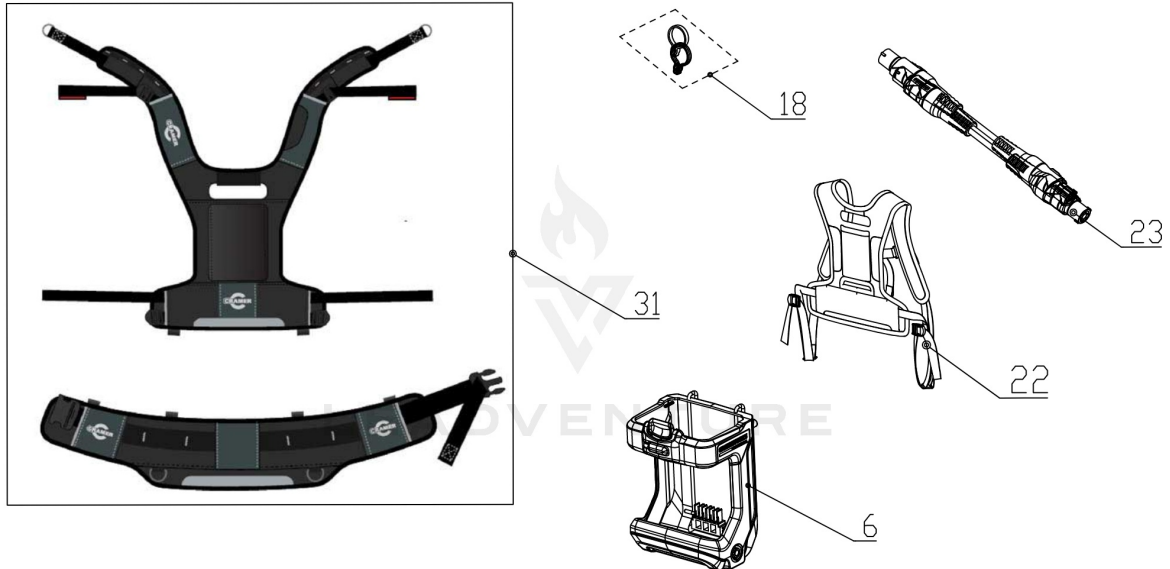

Chain & Bar & Sheath

2000786-BZ	
ERP NO.	2000786
Model code	82TCS15

Rendered by LeadVenture, Inc.

05 Chain & Bar

Ref Number	Part Number	Part Description	Context Notes	Quantity
28	R0102311-00	Blade cover	SET	1
29	RA311101726	10" Saw chain	SET	1
30	R0102079-00	10" Chain bar	SET	1

06 Battery Pack, Harness, Cable

Battery Pack, Harness, Cable

2000786-BZ	
ERP NO.	2000786
Model code	82TCS15

Rendered by LeadVenture, Inc.

06 Battery Pack, Harness, Cable

Ref Number	Part Number	Part Description	Context Notes	Quantity
6	R0102292-00	Battery box assembly		1
18	R0102303-00	Belt Clip		1
22	R0102306-00	Back Pack Assembly		1
23	R0100669-00	Power Cord		1
31	R0102694-00	Battery Pack Waistband		1