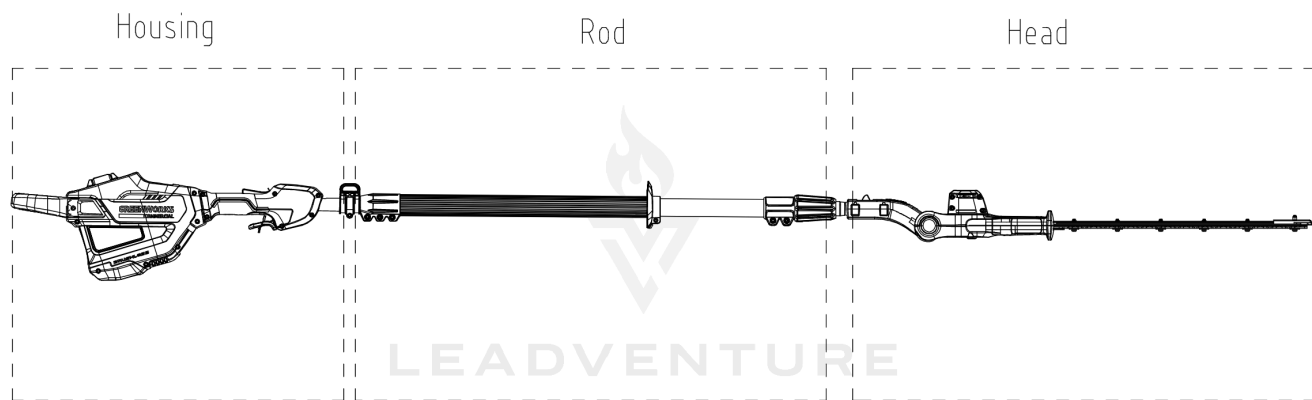

82V Pole Hedge Trimmer Telescopic
82PHT32 2300986

TABLE OF CONTENTS

| | |
|-------------------------|---|
| 01 Overview | 3 |
| 02 Handle Housing | 5 |
| 03 Rod | 7 |
| 04 Head | 9 |

01 Overview

| | |
|------------|---------|
| 2300986-BZ | |
| ERP NO. | 2300986 |
| Model code | 82PHT32 |