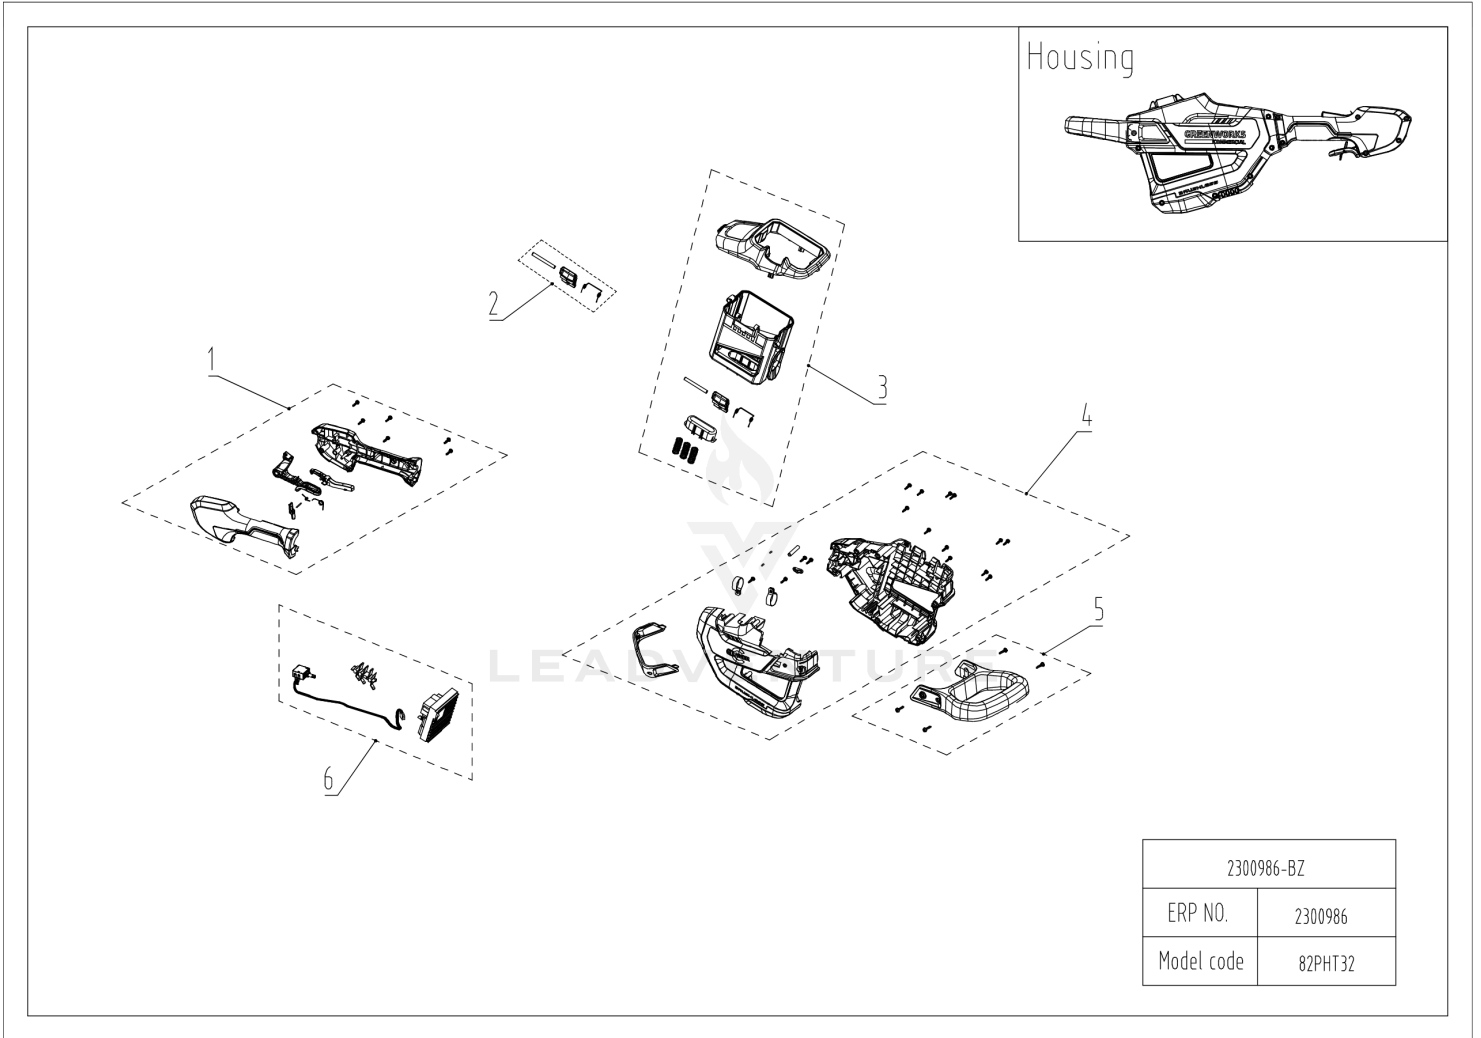

02 Handle Housing

Rendered by LeadVenture, Inc.

02 Handle Housing

Ref Number	Part Number	Part Description	Context Notes	Quantity
1	R0102182-00	Handle assembly	Set	1
2	R0102071-00	Release button assembly	Set	1
3	R0102072-00	Battery chamber assembly	Set	1
4	R0102178-00	Rear Housing Assembly	Set	1
5	R0102183-00	Rear handle bracket assembly	Set	1
6	R0102136-00	PCB assembly	Set	1