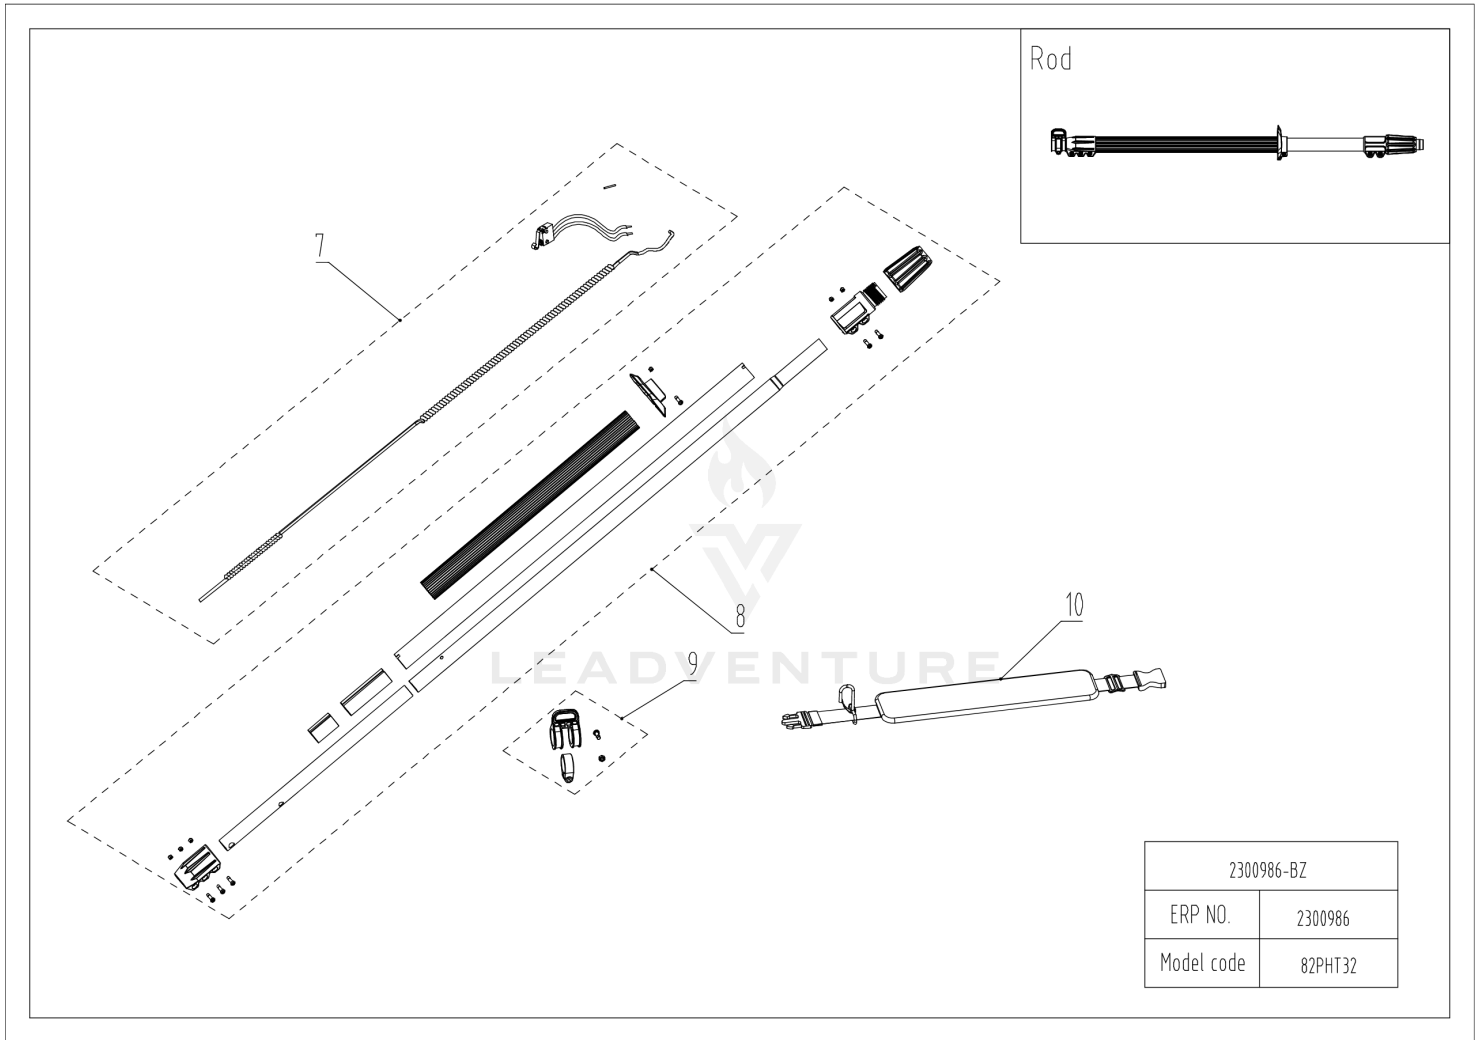

02 Handle Housing

Rendered by LeadVenture, Inc.

02 Handle Housing

| Ref Number | Part Number | Part Description | Context Notes | Quantity |
|-------------------|--------------------|------------------------------|----------------------|-----------------|
| 1 | R0102182-00 | Handle assembly | Set | 1 |
| 2 | R0102071-00 | Release button assembly | Set | 1 |
| 3 | R0102072-00 | Battery chamber assembly | Set | 1 |
| 4 | R0102178-00 | Rear Housing Assembly | Set | 1 |
| 5 | R0102183-00 | Rear handle bracket assembly | Set | 1 |
| 6 | R0102136-00 | PCB assembly | Set | 1 |

03 Rod

Rendered by LeadVenture, Inc.

03 Rod

| Ref Number | Part Number | Part Description | Context Notes | Quantity |
|-------------------|--------------------|-------------------------|----------------------|-----------------|
| 7 | R0102184-00 | Spring Wires | Set | 1 |
| 8 | R0102150-00 | Tube assembly | Set | 1 |
| 9 | RA311062461 | Straps buckle assembly | Set | 1 |
| 10 | RA349013033 | Harness assembly | Set | 1 |