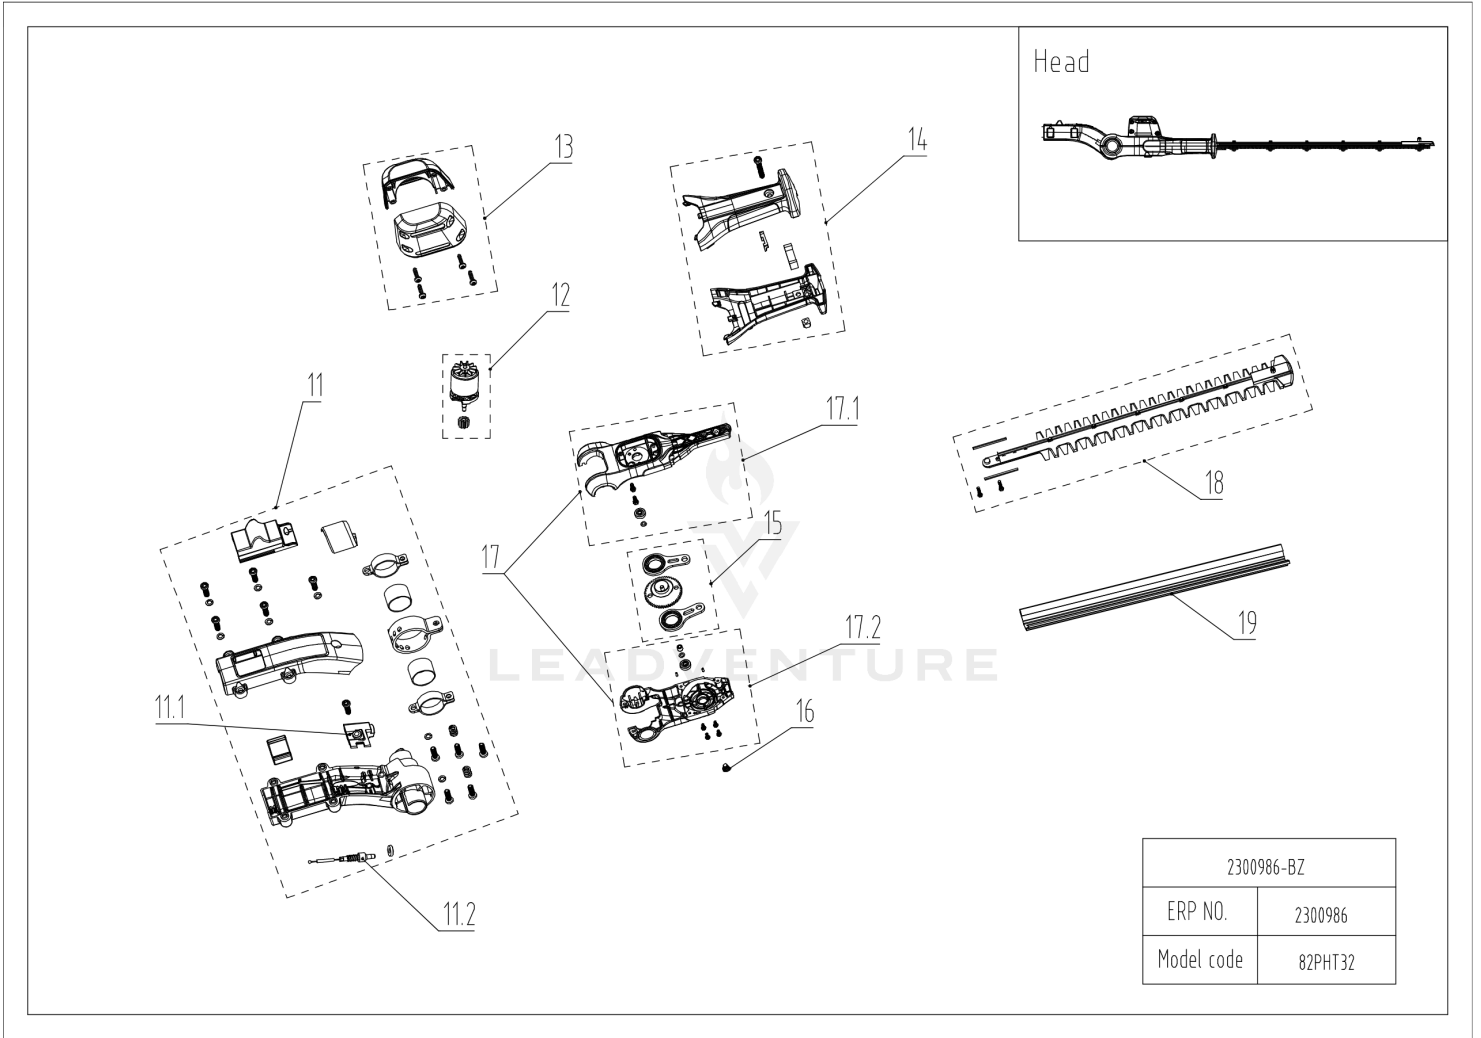

03 Rod

Rendered by LeadVenture, Inc.

03 Rod

| Ref Number | Part Number | Part Description | Context Notes | Quantity |
|-------------------|--------------------|-------------------------|----------------------|-----------------|
| 7 | R0102184-00 | Spring Wires | Set | 1 |
| 8 | R0102150-00 | Tube assembly | Set | 1 |
| 9 | RA311062461 | Straps buckle assembly | Set | 1 |
| 10 | RA349013033 | Harness assembly | Set | 1 |

04 Head

Rendered by LeadVenture, Inc.

04 Head

| Ref Number | Part Number | Part Description | Context Notes | Quantity |
|-------------------|--------------------|-------------------------------------|-------------------------------------|-----------------|
| 11 | R0102139-00 | Pivot Head Assembly | Set | 1 |
| 11.1 | R0100379-00 | Cable card button | Set | 1 |
| 11.2 | R0100380-00 | Cable assembly | Set | 1 |
| 12 | R0102140-00 | Motor assembly | Set | 1 |
| 13 | R0203594-00 | Motor cover assembly BLACK | Set | 1 |
| | R0102141-00 | Motor cover assembly RED | (Red color currently not available) | 1 |
| 14 | R0102142-00 | Rotary handle assembly | Set | 1 |
| 15 | R0102143-00 | Gear Assembly | Set | 1 |
| 16 | R0102144-00 | Waterproof Plug | Set | 1 |
| 17 | R0102145-00 | Gearbox & Gearbox Cover Assembly | Set | 1 |
| 17.1 | R0102146-00 | Gearbox Assembly | Set | 1 |
| 17.2 | R0102147-00 | Gearbox Cover Assembly | Set | 1 |
| 18 | R0203602-00 | Blade assembly | Set | 1 |
| 19 | R0102176-00 | Blade Sleeve | Set | 1 |