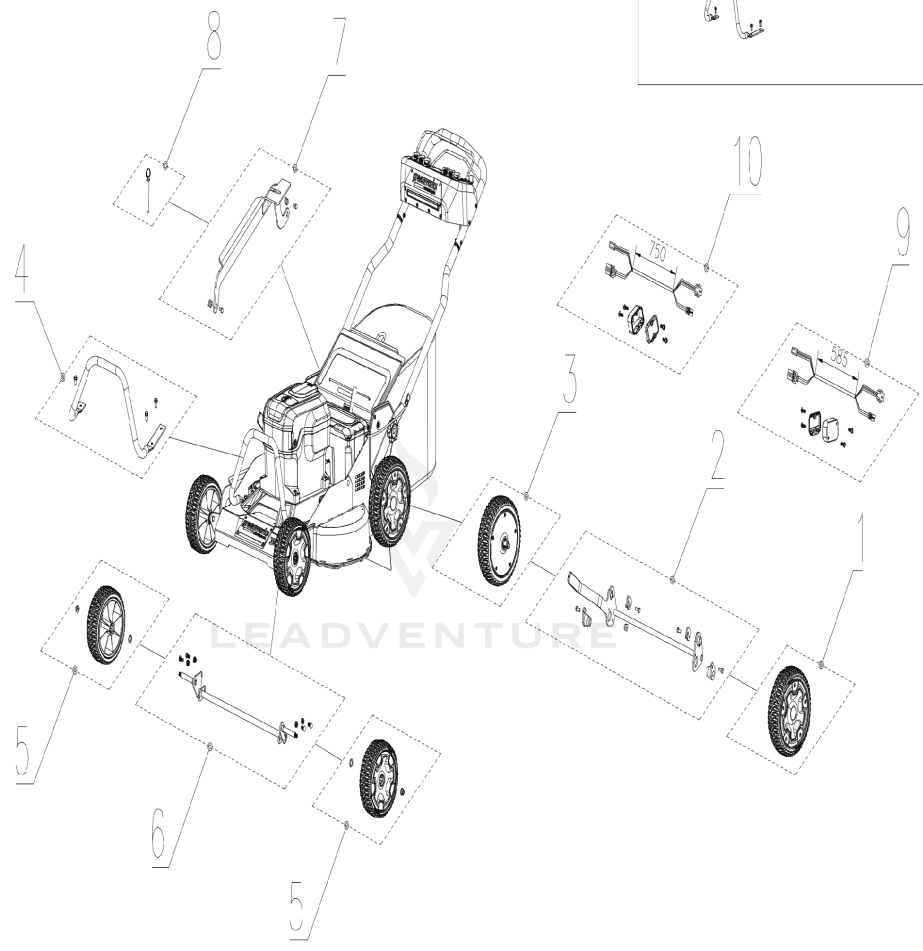

82V 76cm Mower 82LM76S 2504186

TABLE OF CONTENTS

2504186-Exploded view-Deck and Wheel	3
2504186-Exploded view-Handles and Controls	5
2504186-Exploded view-Housings	7

2504186-Exploded view-Deck and Wheel

2504186-Exploded view	
ERP NO.	2504186
MODEL CODE	82LM76S
DESCRIPTION	82V 30" Mower

Rendered by LeadVenture, Inc.

2504186-Exploded view-Deck and Wheel

Ref Number	Part Number	Part Description	Context Notes	Quantity
1	R0103516-00	Left Wheel Hub Motor Assembly		1
2	R0204988-00	Rear Wheel Axle Assembly		1
3	R0103517-00	Right Wheel Hub Motor Assembly		1
4	R0103533-00	Stent bend Assembly		1
5	R0103518-00	Front Wheel Assembly		1
6	R0204992-00	Front Wheel Axle Assembly		1
7	R0103519-00	Height Adjustment Connecting Rod Assembly		1
8	R0204994-00	Locating Pin		1
9	R0103520-00	Junction Box Assembly		1
10	R0103521-00	Junction Box Assembly		1

2504186-Exploded view-Handles and Controls

Rendered by LeadVenture, Inc.

2504186-Exploded view-Handles and Controls

Ref Number	Part Number	Part Description	Context Notes	Quantity
1	R0103522-00	Right Lower Push Handle Assembly		1
2	R0103523-00	Left Lower Push Handle Assembly		1
3	R0103524-00	Upper Push Handle Assembly		1
4	R0103525-00	Switch Box Assembly		1
5	R0103526-00	Upper Pull Handle Assembly		1
6	R0205012-00	Front Lamp Assembly		1
7	R0103527-00	Filter Screen Assembly		1
8	R0103528-00	Control Panel Cover Assembly		1
9	R0205017-00	Centrifugal fan		1
10	R0205018-00	Axial fan		1
11	R0205019-00	PCBA for drive motor control		1
12	R0205020-00	PCBA for battery management system		1
13	R0103512-00	PCBA for main blade motor control		1