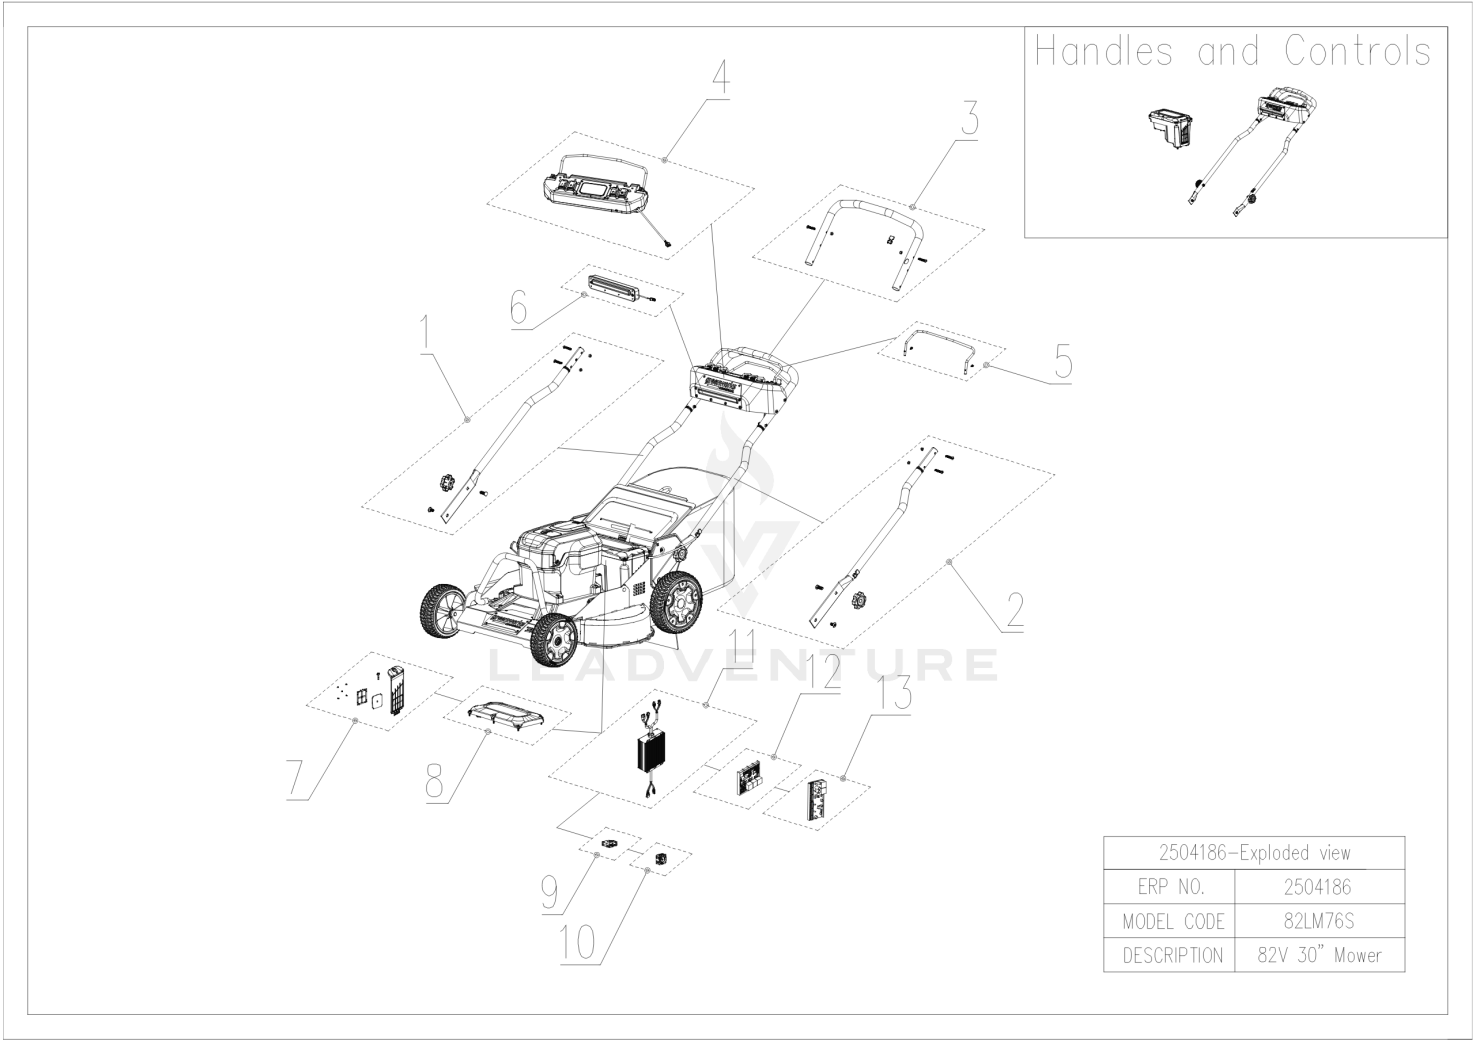

82V 76cm Mower 82LM76S 2504186

TABLE OF CONTENTS

2504186-Exploded view-Deck and Wheel	3
2504186-Exploded view-Handles and Controls	5
2504186-Exploded view-Housings	7

2504186-Exploded view-Deck and Wheel

2504186-Exploded view	
ERP NO.	2504186
MODEL CODE	82LM76S
DESCRIPTION	82V 30" Mower

Rendered by LeadVenture, Inc.

2504186-Exploded view-Deck and Wheel

Ref Number	Part Number	Part Description	Context Notes	Quantity
1	R0103516-00	Left Wheel Hub Motor Assembly		1
2	R0204988-00	Rear Wheel Axle Assembly		1
3	R0103517-00	Right Wheel Hub Motor Assembly		1
4	R0103533-00	Stent bend Assembly		1
5	R0103518-00	Front Wheel Assembly		1
6	R0204992-00	Front Wheel Axle Assembly		1
7	R0103519-00	Height Adjustment Connecting Rod Assembly		1
8	R0204994-00	Locating Pin		1
9	R0103520-00	Junction Box Assembly		1
10	R0103521-00	Junction Box Assembly		1

2504186-Exploded view-Handles and Controls

Rendered by LeadVenture, Inc.

2504186-Exploded view-Handles and Controls

Ref Number	Part Number	Part Description	Context Notes	Quantity
1	R0103522-00	Right Lower Push Handle Assembly		1
2	R0103523-00	Left Lower Push Handle Assembly		1
3	R0103524-00	Upper Push Handle Assembly		1
4	R0103525-00	Switch Box Assembly		1
5	R0103526-00	Upper Pull Handle Assembly		1
6	R0205012-00	Front Lamp Assembly		1
7	R0103527-00	Filter Screen Assembly		1
8	R0103528-00	Control Panel Cover Assembly		1
9	R0205017-00	Centrifugal fan		1
10	R0205018-00	Axial fan		1
11	R0205019-00	PCBA for drive motor control		1
12	R0205020-00	PCBA for battery management system		1
13	R0103512-00	PCBA for main blade motor control		1