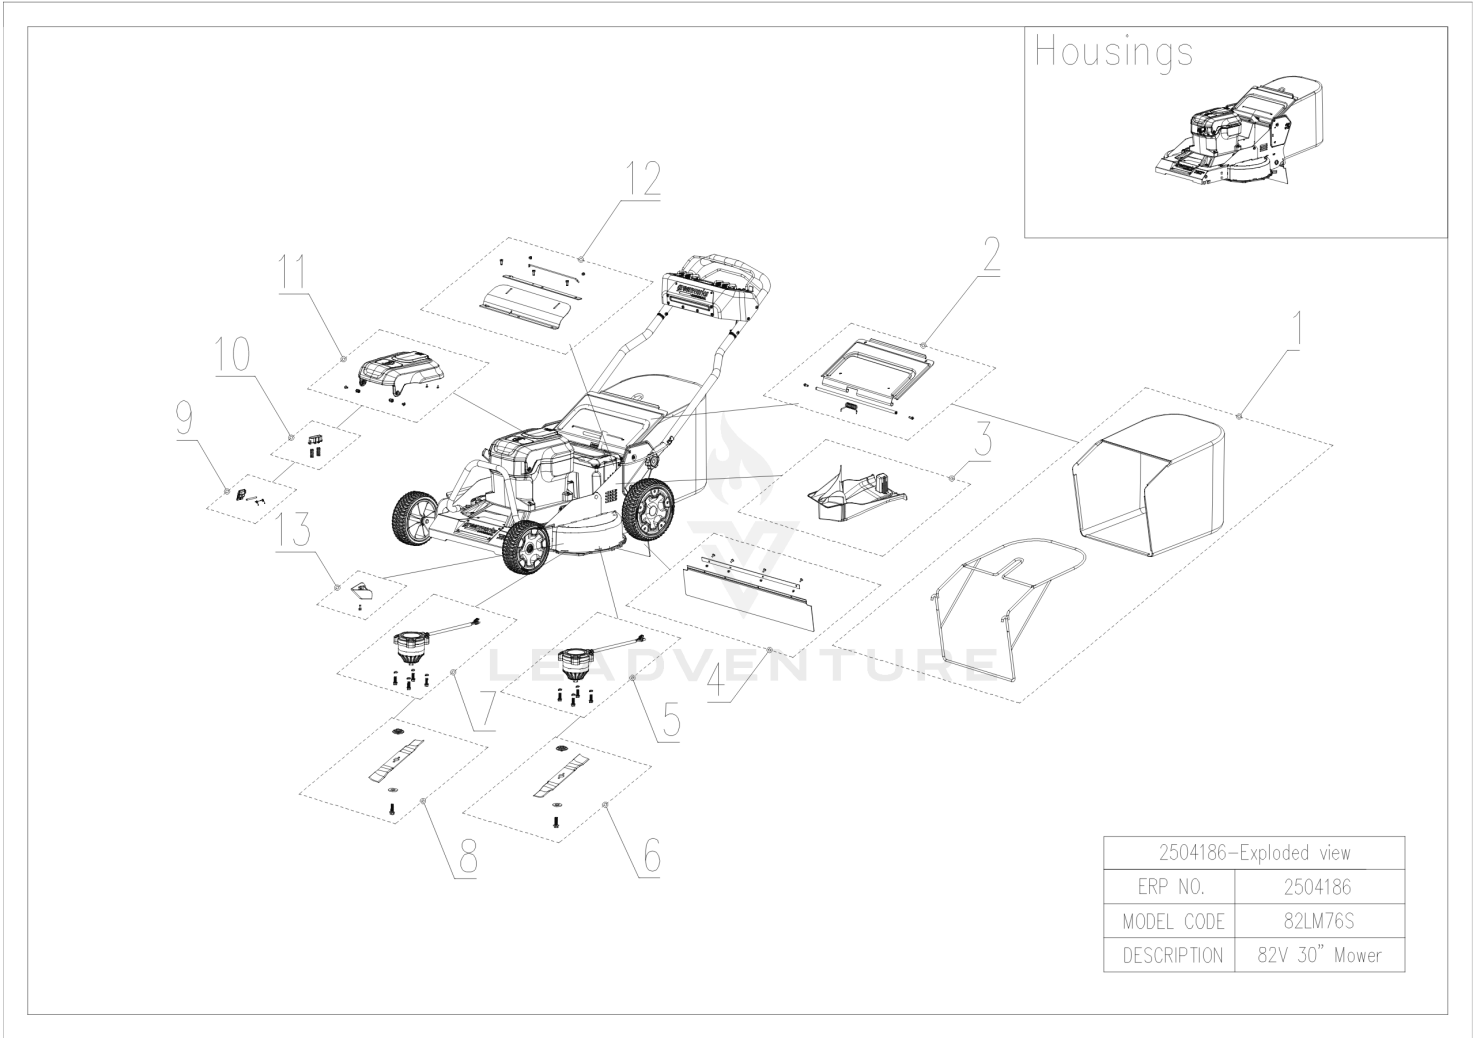

2504186-Exploded view-Housings

2504186-Exploded view	
ERP NO.	2504186
MODEL CODE	82LM76S
DESCRIPTION	82V 30" Mower

Rendered by LeadVenture, Inc.