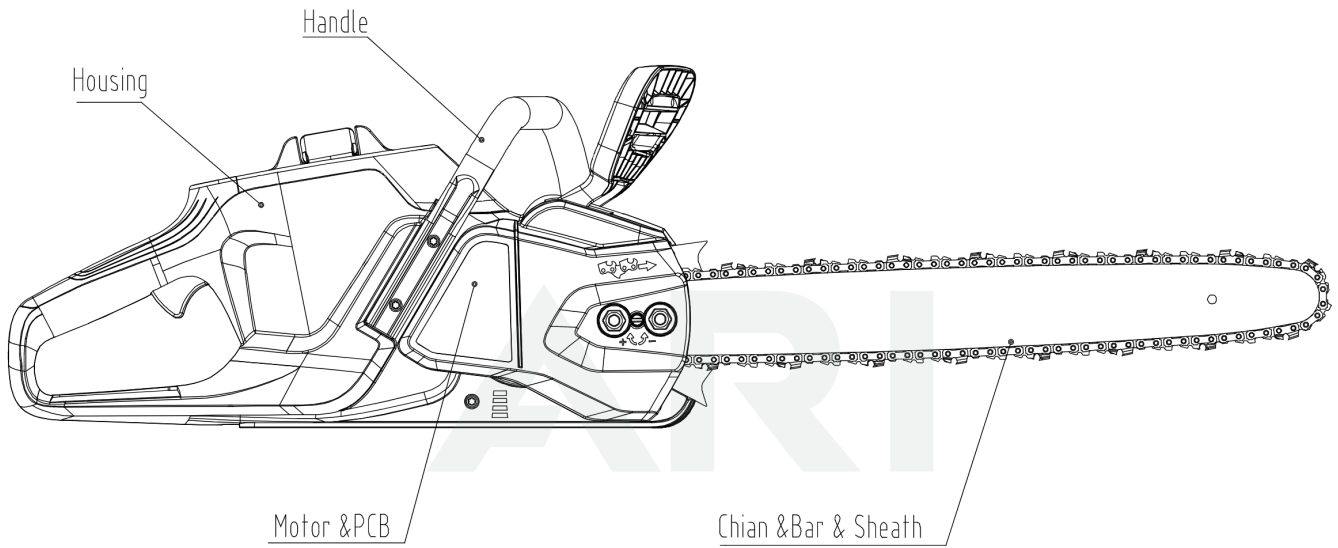

82V Chainsaw 82CS34 2001286

TABLE OF CONTENTS

01 Overview	3
02 Housing	5
03 Motor & PCB	7
04 Handle	9
05 Chain & Bar	11

01 Overview

2001286-BZ	
ERP NO.	2001286
Model code	82CS34

Rendered by ARI Network Services, Inc.

01 Overview

Ref Number	Part Number	Part Description	Context Notes	Quantity
-------------------	--------------------	-------------------------	----------------------	-----------------

02 Housing

2001286-BZ	
ERP NO.	2001286
Model code	82CS34

05 Chain & Bar

Ref Number	Part Number	Part Description	Context Notes	Quantity
21	R0102220-00	Sheath	Set	1
22	2901886	CR 13" replacement bar	Set	1
22	2901986	CR 15" replacement bar OPTION	Set	1
22	2902086	CR 18" replacement bar OPTION	Set	1
23	2902186	13", 0,325" Pitch, 1,3mm Gauge	Set	1
23	2902286	15", 0,325" Pitch, 1,3mm Gauge OPTION	Set	1
23	2902386	18", 0,325" Pitch, 1,3mm Gauge OPTION	Set	1