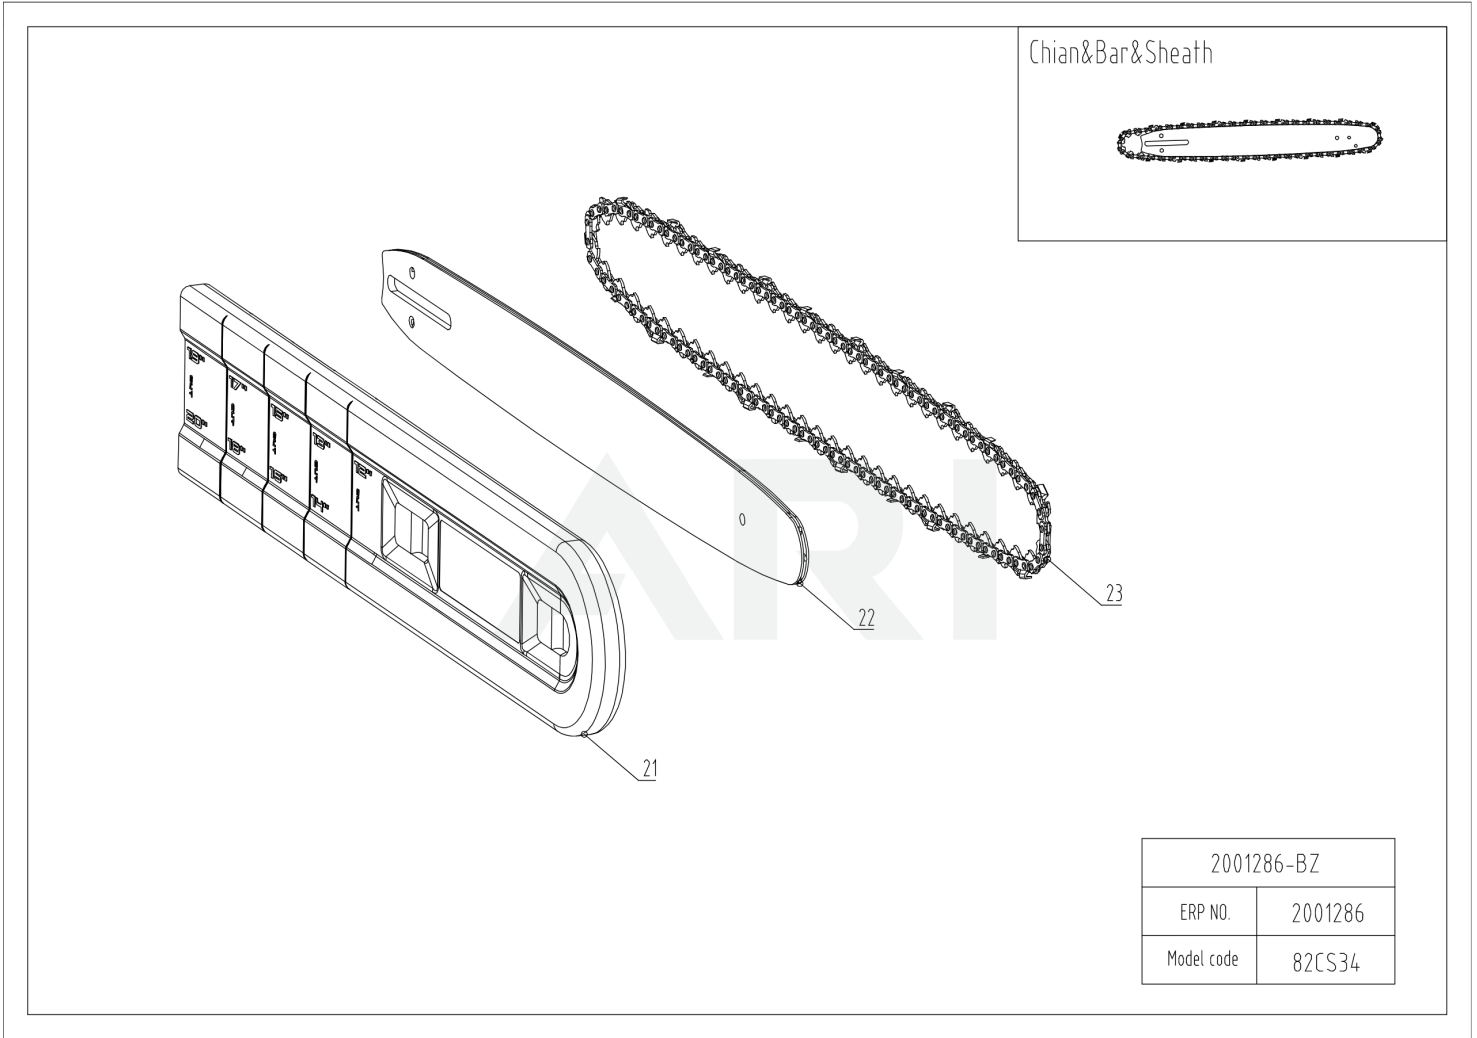

04 Handle

Rendered by ARI Network Services, Inc.

04 Handle

Ref Number	Part Number	Part Description	Context Notes	Quantity
20	R0102218-00	Auxiliary handle assembly	Set	1

05 Chain & Bar

Rendered by ARI Network Services, Inc.

05 Chain & Bar

Ref Number	Part Number	Part Description	Context Notes	Quantity
21	R0102220-00	Sheath	Set	1
22	2901886	CR 13" replacement bar	Set	1
22	2901986	CR 15" replacement bar OPTION	Set	1
22	2902086	CR 18" replacement bar OPTION	Set	1
23	2902186	13", 0,325" Pitch, 1,3mm Gauge	Set	1
23	2902286	15", 0,325" Pitch, 1,3mm Gauge OPTION	Set	1
23	2902386	18", 0,325" Pitch, 1,3mm Gauge OPTION	Set	1