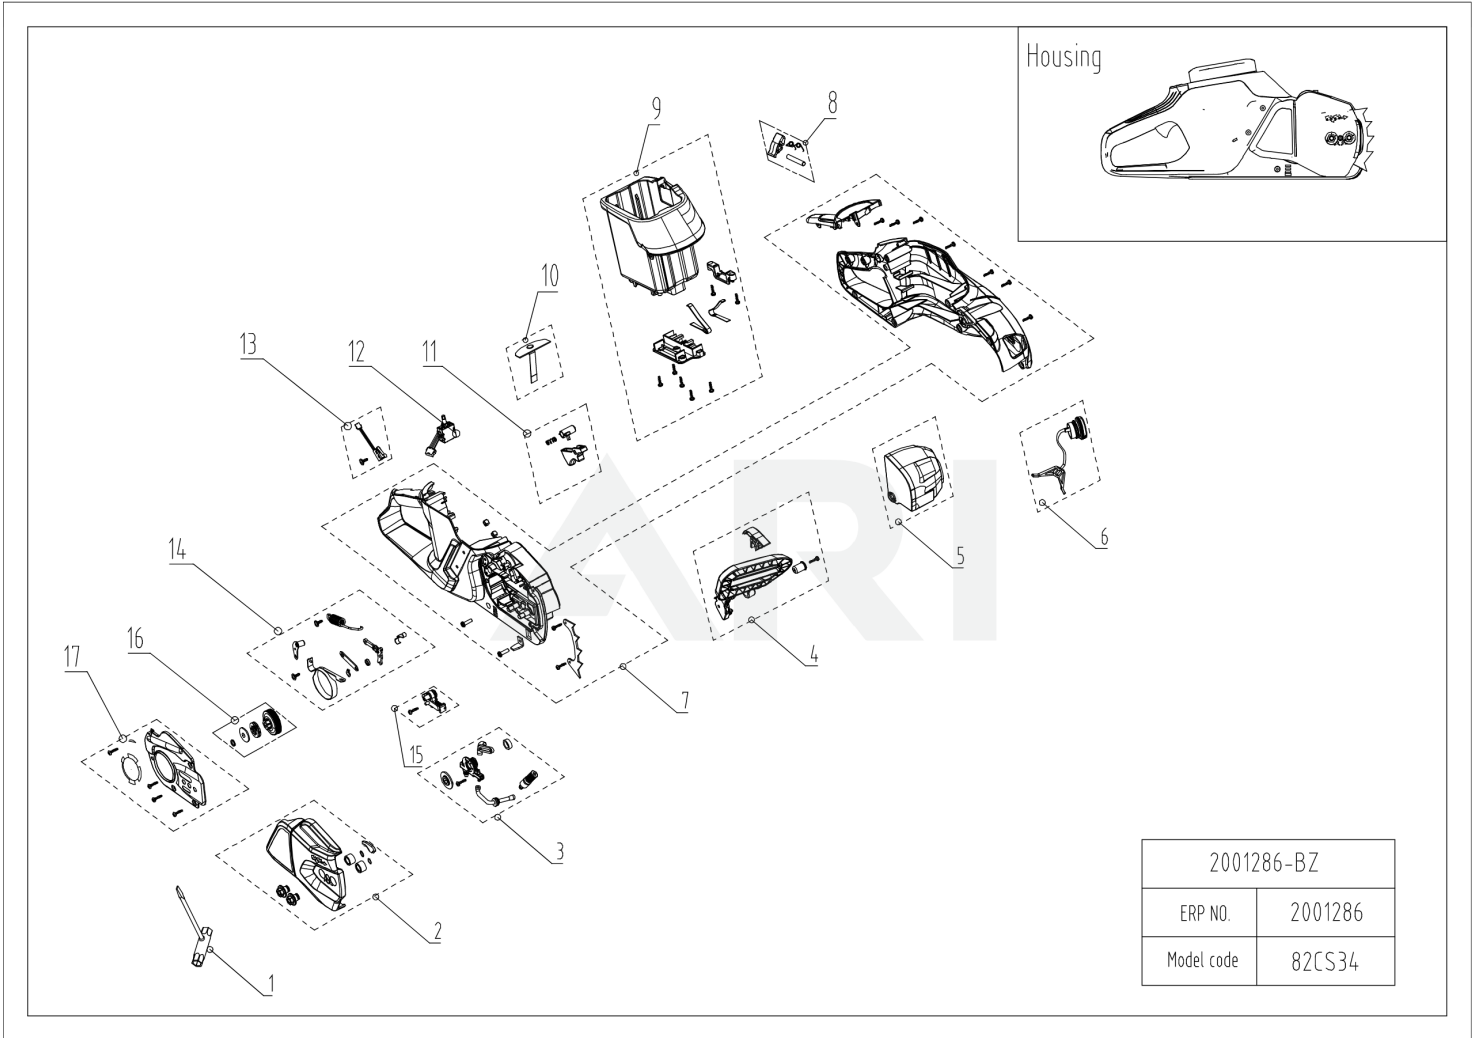

82V Chainsaw 82CS34 2001286

TABLE OF CONTENTS

01 Overview	3
02 Housing	5
03 Motor & PCB	7
04 Handle	9
05 Chain & Bar	11

01 Overview

2001286-BZ	
ERP NO.	2001286
Model code	82CS34

Rendered by ARI Network Services, Inc.

01 Overview

Ref Number	Part Number	Part Description	Context Notes	Quantity
-------------------	--------------------	-------------------------	----------------------	-----------------

02 Housing

2001286-BZ	
ERP NO.	2001286
Model code	82CS34

Rendered by ARI Network Services, Inc.

02 Housing

Ref Number	Part Number	Part Description	Context Notes	Quantity
1	RA333001890	Spanner	Set	1
2	R0102196-00	Side cover assembly	Set	1
3	RA311002031	Oil pump assembly	Set	1
4	R0102197-00	Guard assembly	Set	1
5	RA341082031	Oil Tank assembly	Set	1
6	R0102198-00	Oil Tank cover assembly	Set	1
7	R0102199-00	Housing assembly	Set	1
8	R0102200-00	Battery Pack Release Button Assembly	Set	1
9	R0102202-00	Battery box assembly	Set	1
10	RA361022031	Switch panel	Set	1
11	R0102203-00	Switch Trigger Assembly	Set	1
12	R0102205-00	Switch1	Set	1
13	RA363001725D	Signal Switch assembly	Set	1
14	R0102207-00	Brake assembly	Set	1
15	R0102208-00	Tensioning assembly	Set	1
16	R0102210-00	Sprocket Assembly	Set	1
17	R0102260-00	Dustproof assembly	Set	1

05 Chain & Bar

Ref Number	Part Number	Part Description	Context Notes	Quantity
21	R0102220-00	Sheath	Set	1
22	2901886	CR 13" replacement bar	Set	1
22	2901986	CR 15" replacement bar OPTION	Set	1
22	2902086	CR 18" replacement bar OPTION	Set	1
23	2902186	13", 0,325" Pitch, 1,3mm Gauge	Set	1
23	2902286	15", 0,325" Pitch, 1,3mm Gauge OPTION	Set	1
23	2902386	18", 0,325" Pitch, 1,3mm Gauge OPTION	Set	1