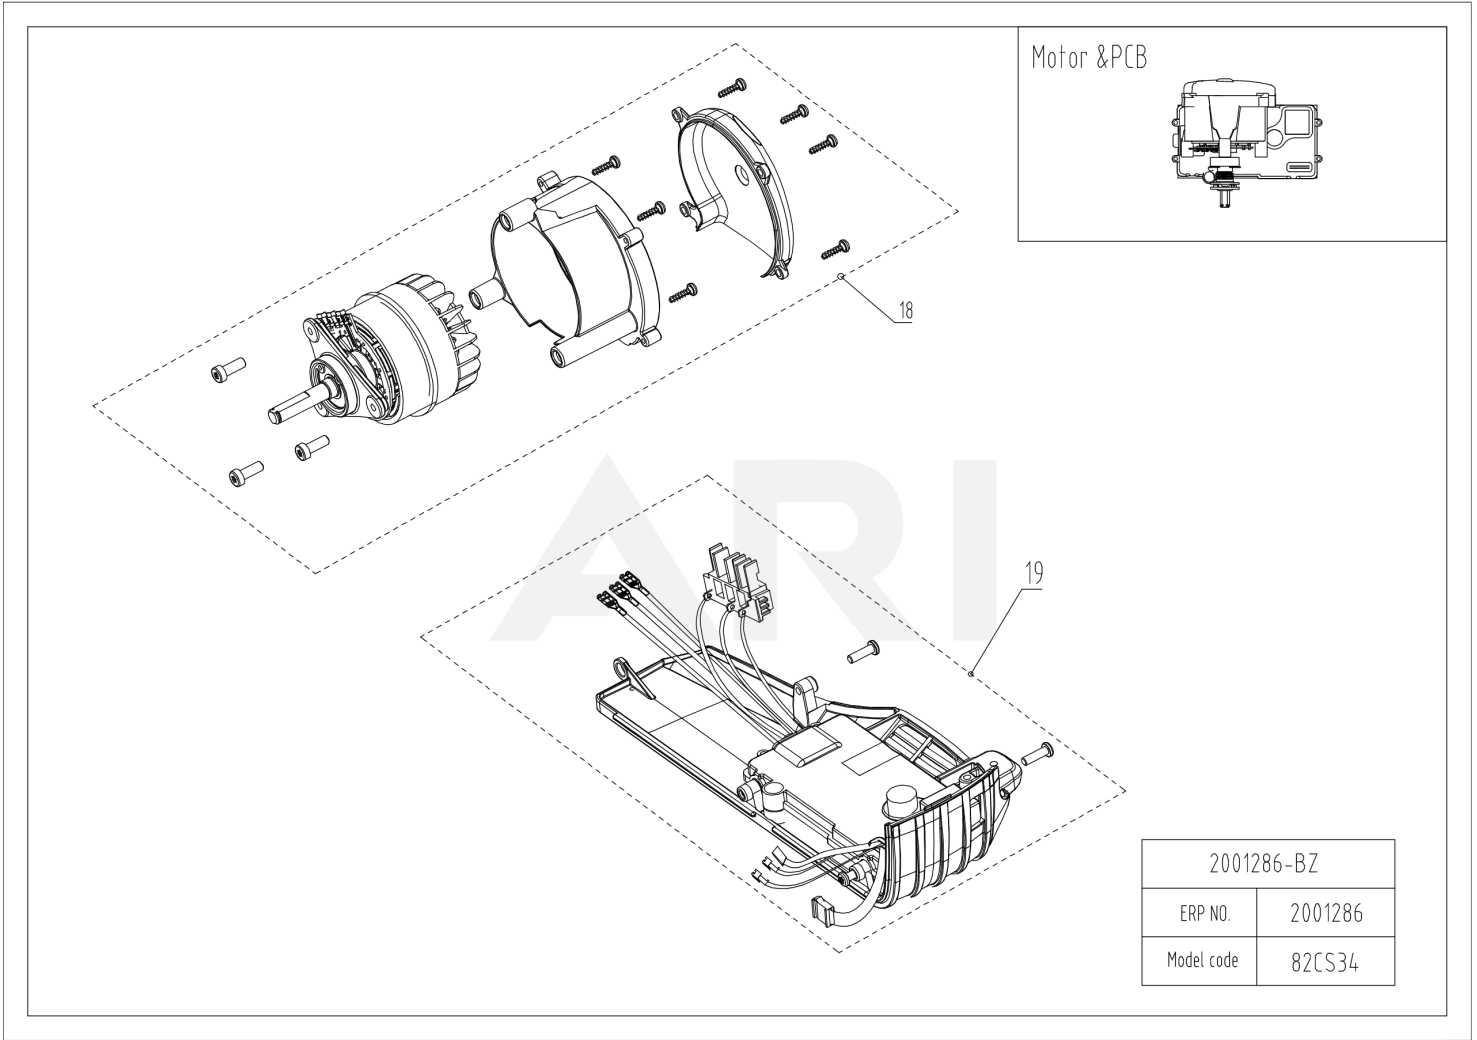

03 Motor & PCB

Rendered by ARI Network Services, Inc.

03 Motor & PCB

Ref Number	Part Number	Part Description	Context Notes	Quantity
18	R0103420-00	Motor assembly		1
19	R0102212-00	PCB housing assembly		1