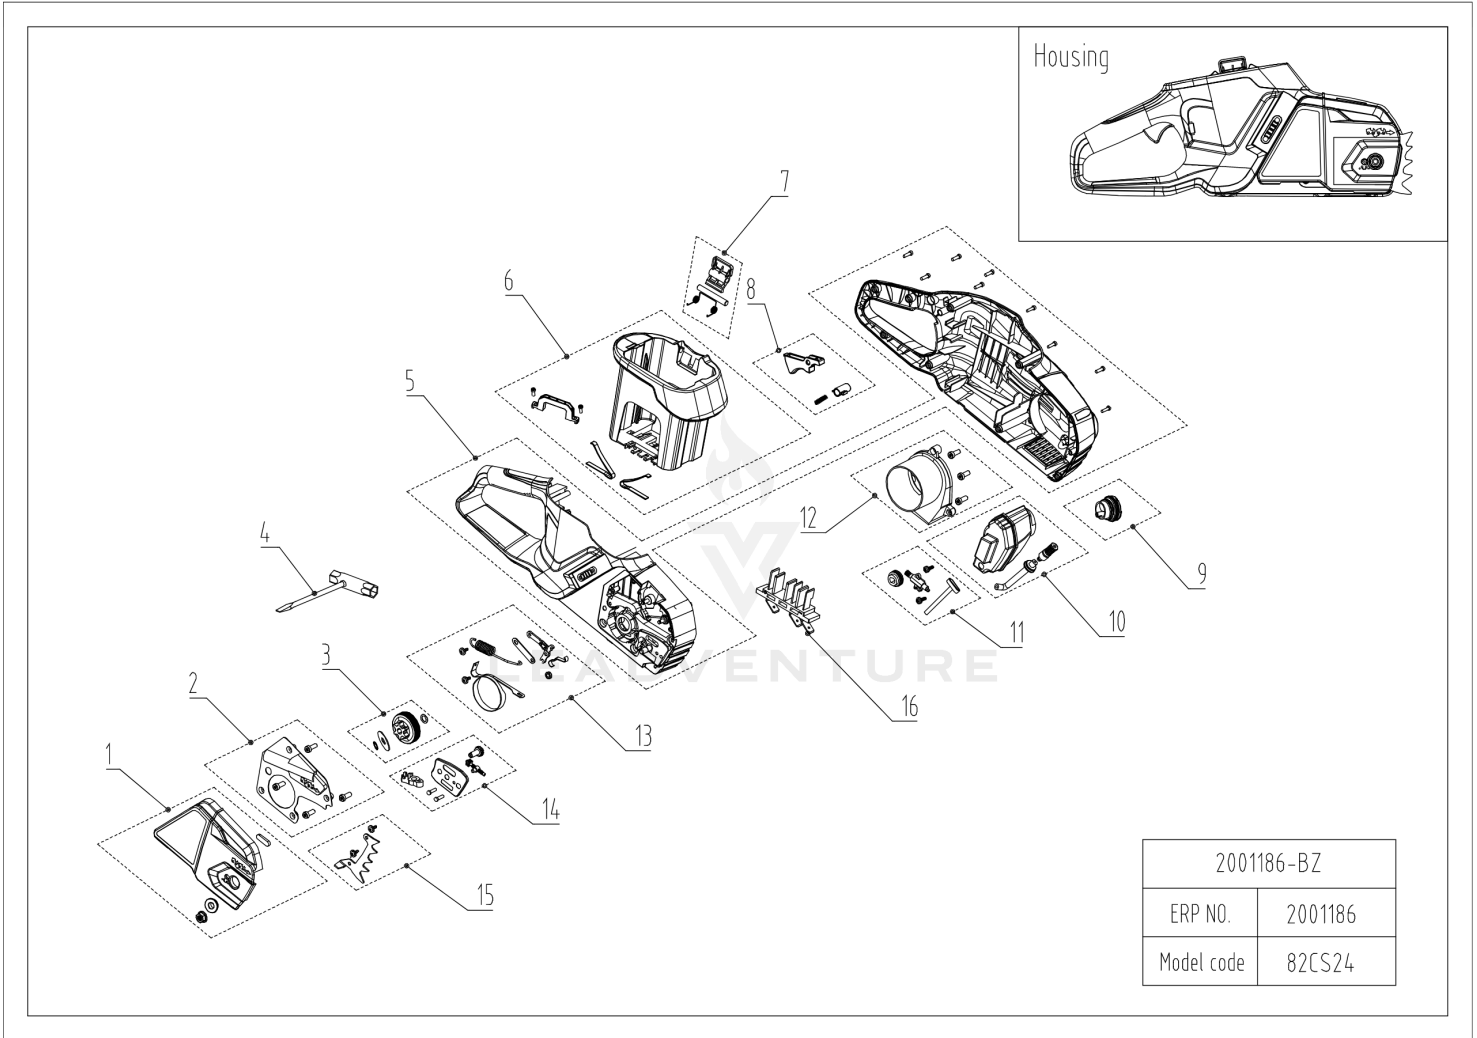

02 Housing

2001186-BZ	
ERP NO.	2001186
Model code	82CS24

Rendered by LeadVenture, Inc.