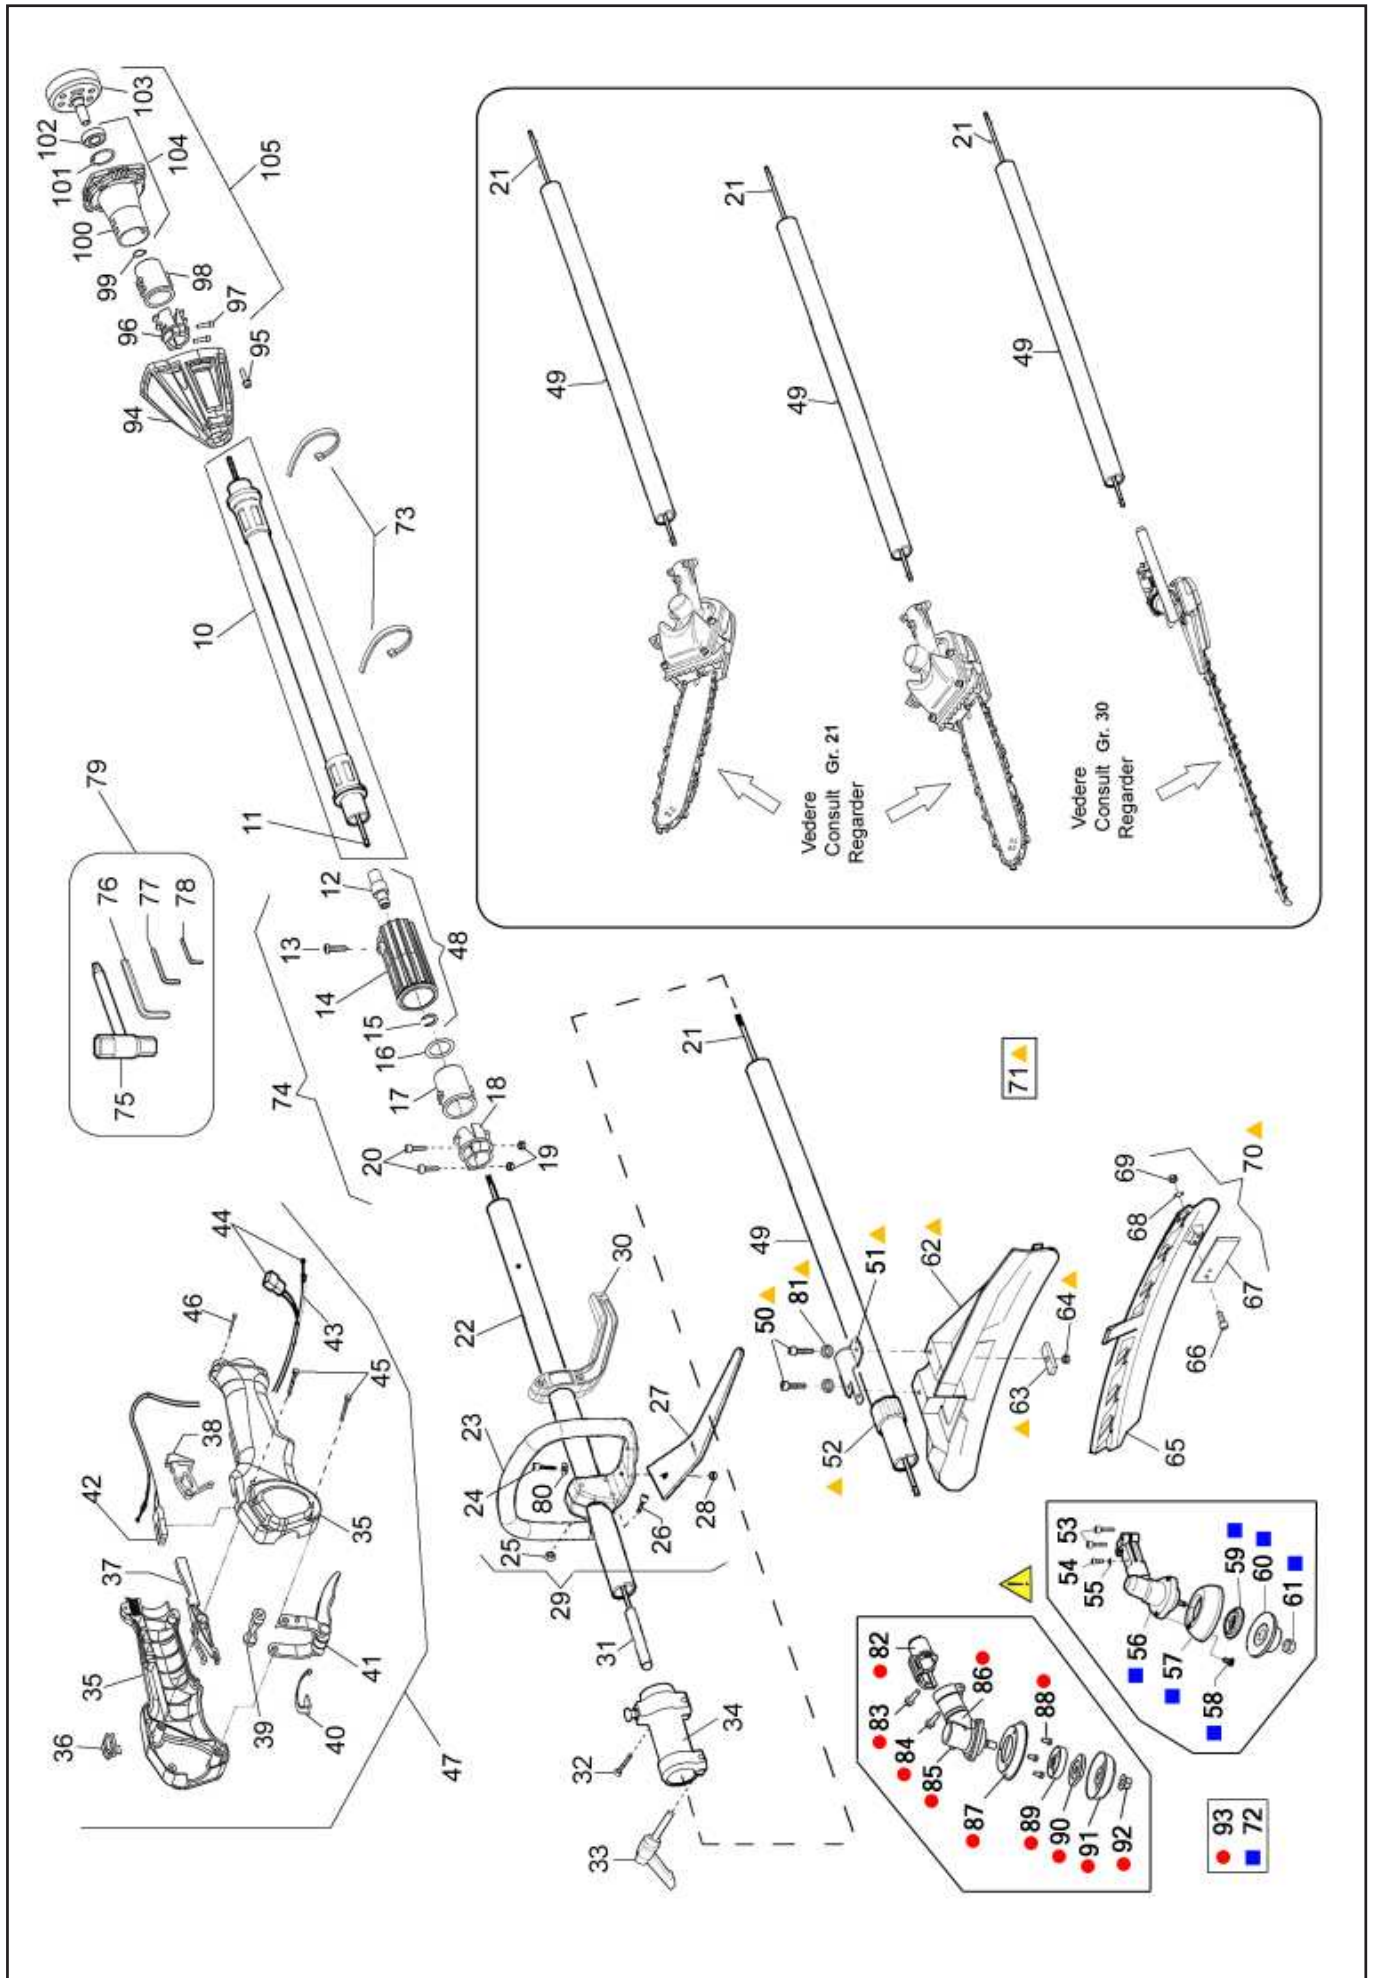

Trasmissione - Transmission 35 4T MOD. Z

Trasmissione - Transmission 35 4T MOD. Z