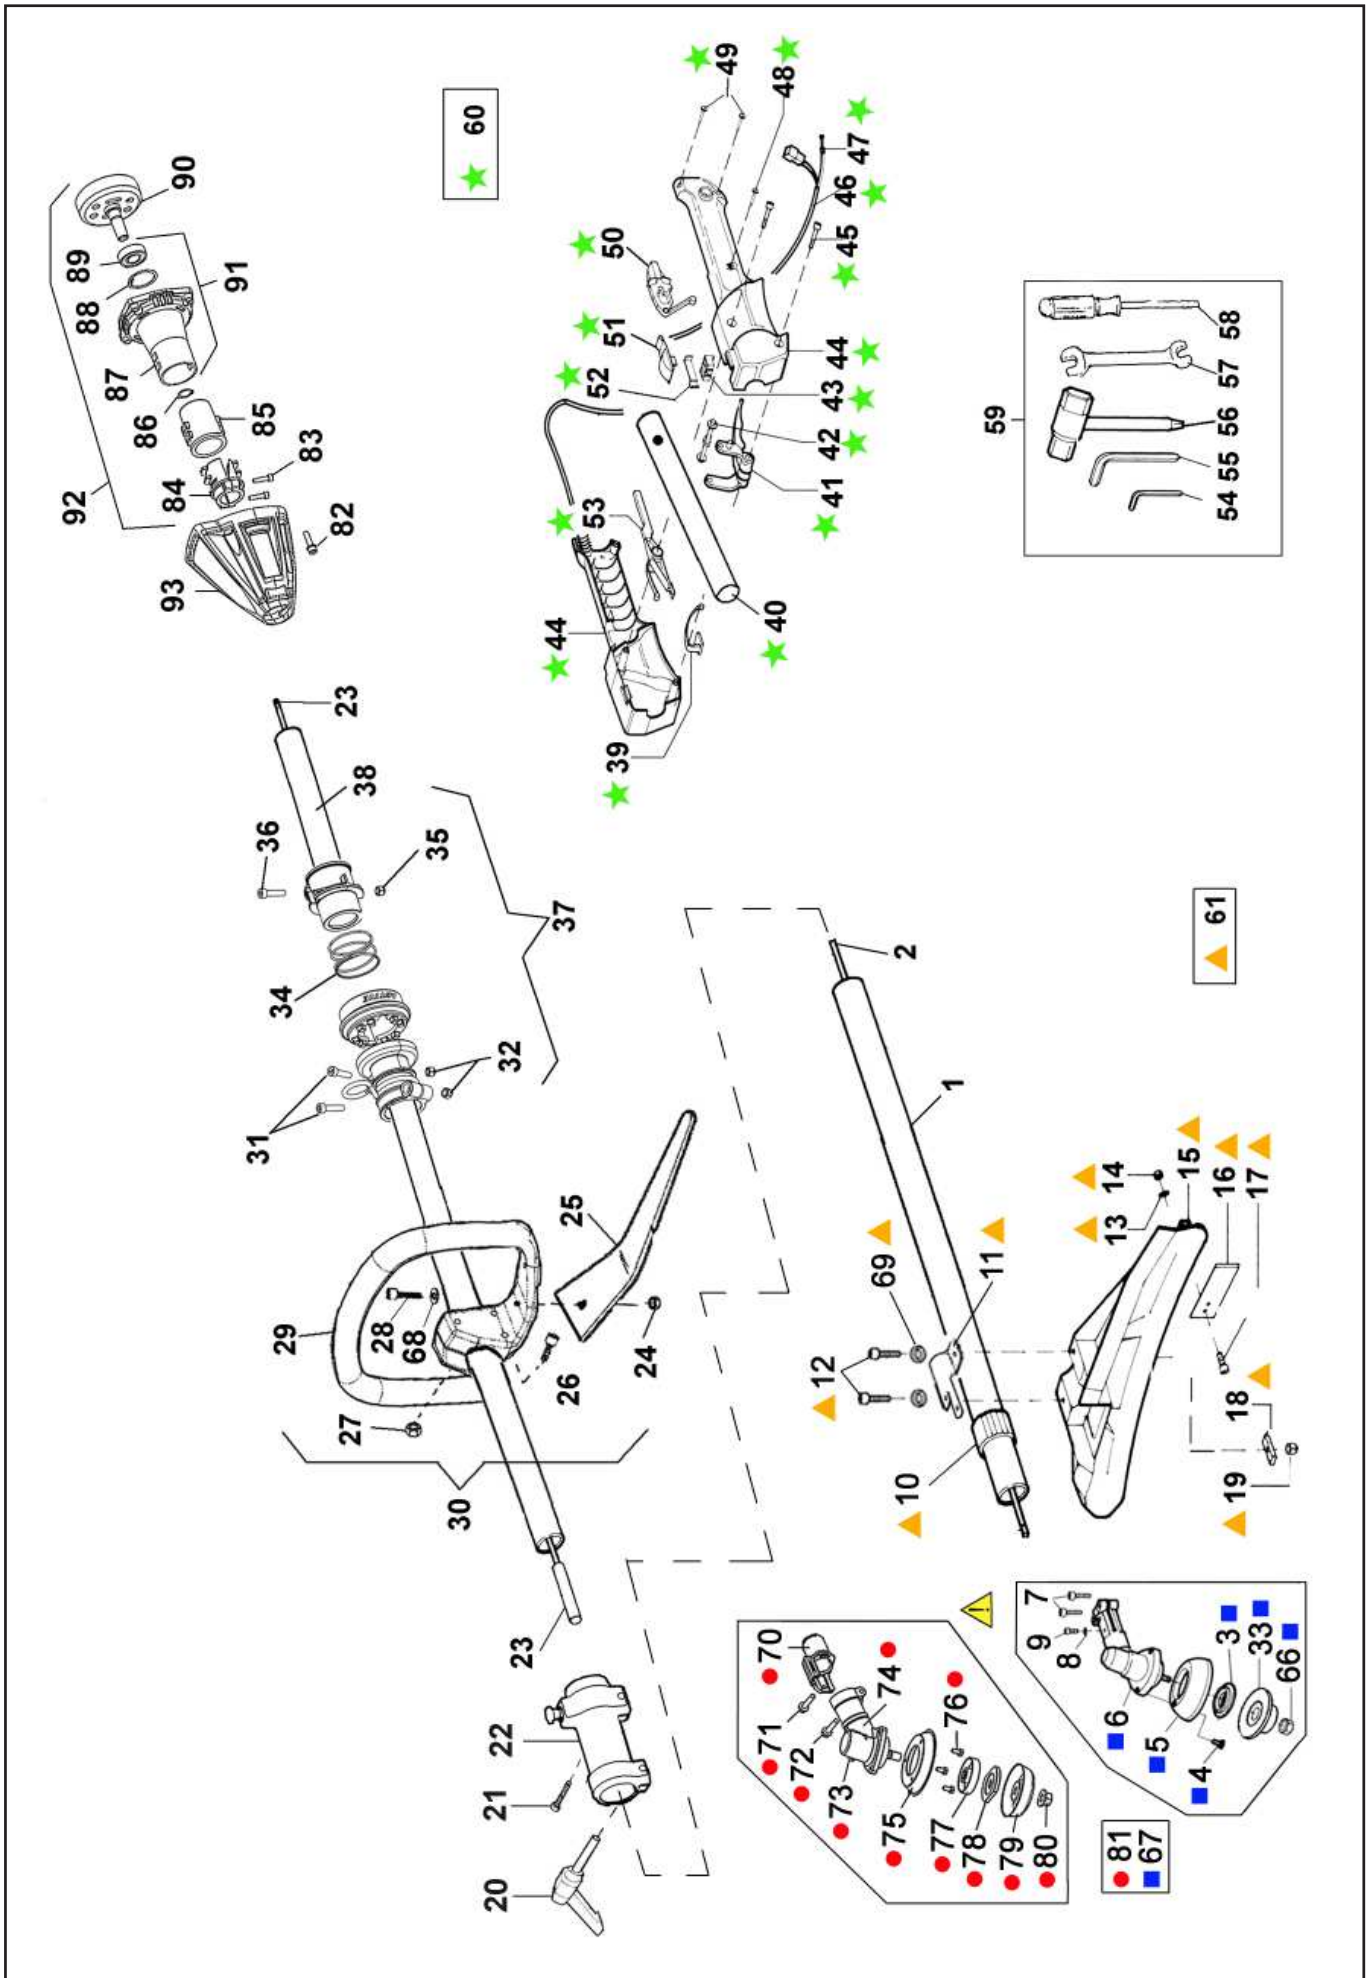

Trasmissione - Transmission EVOLUTION 35 4T

Trasmissione - Transmission EVOLUTION 35 4T