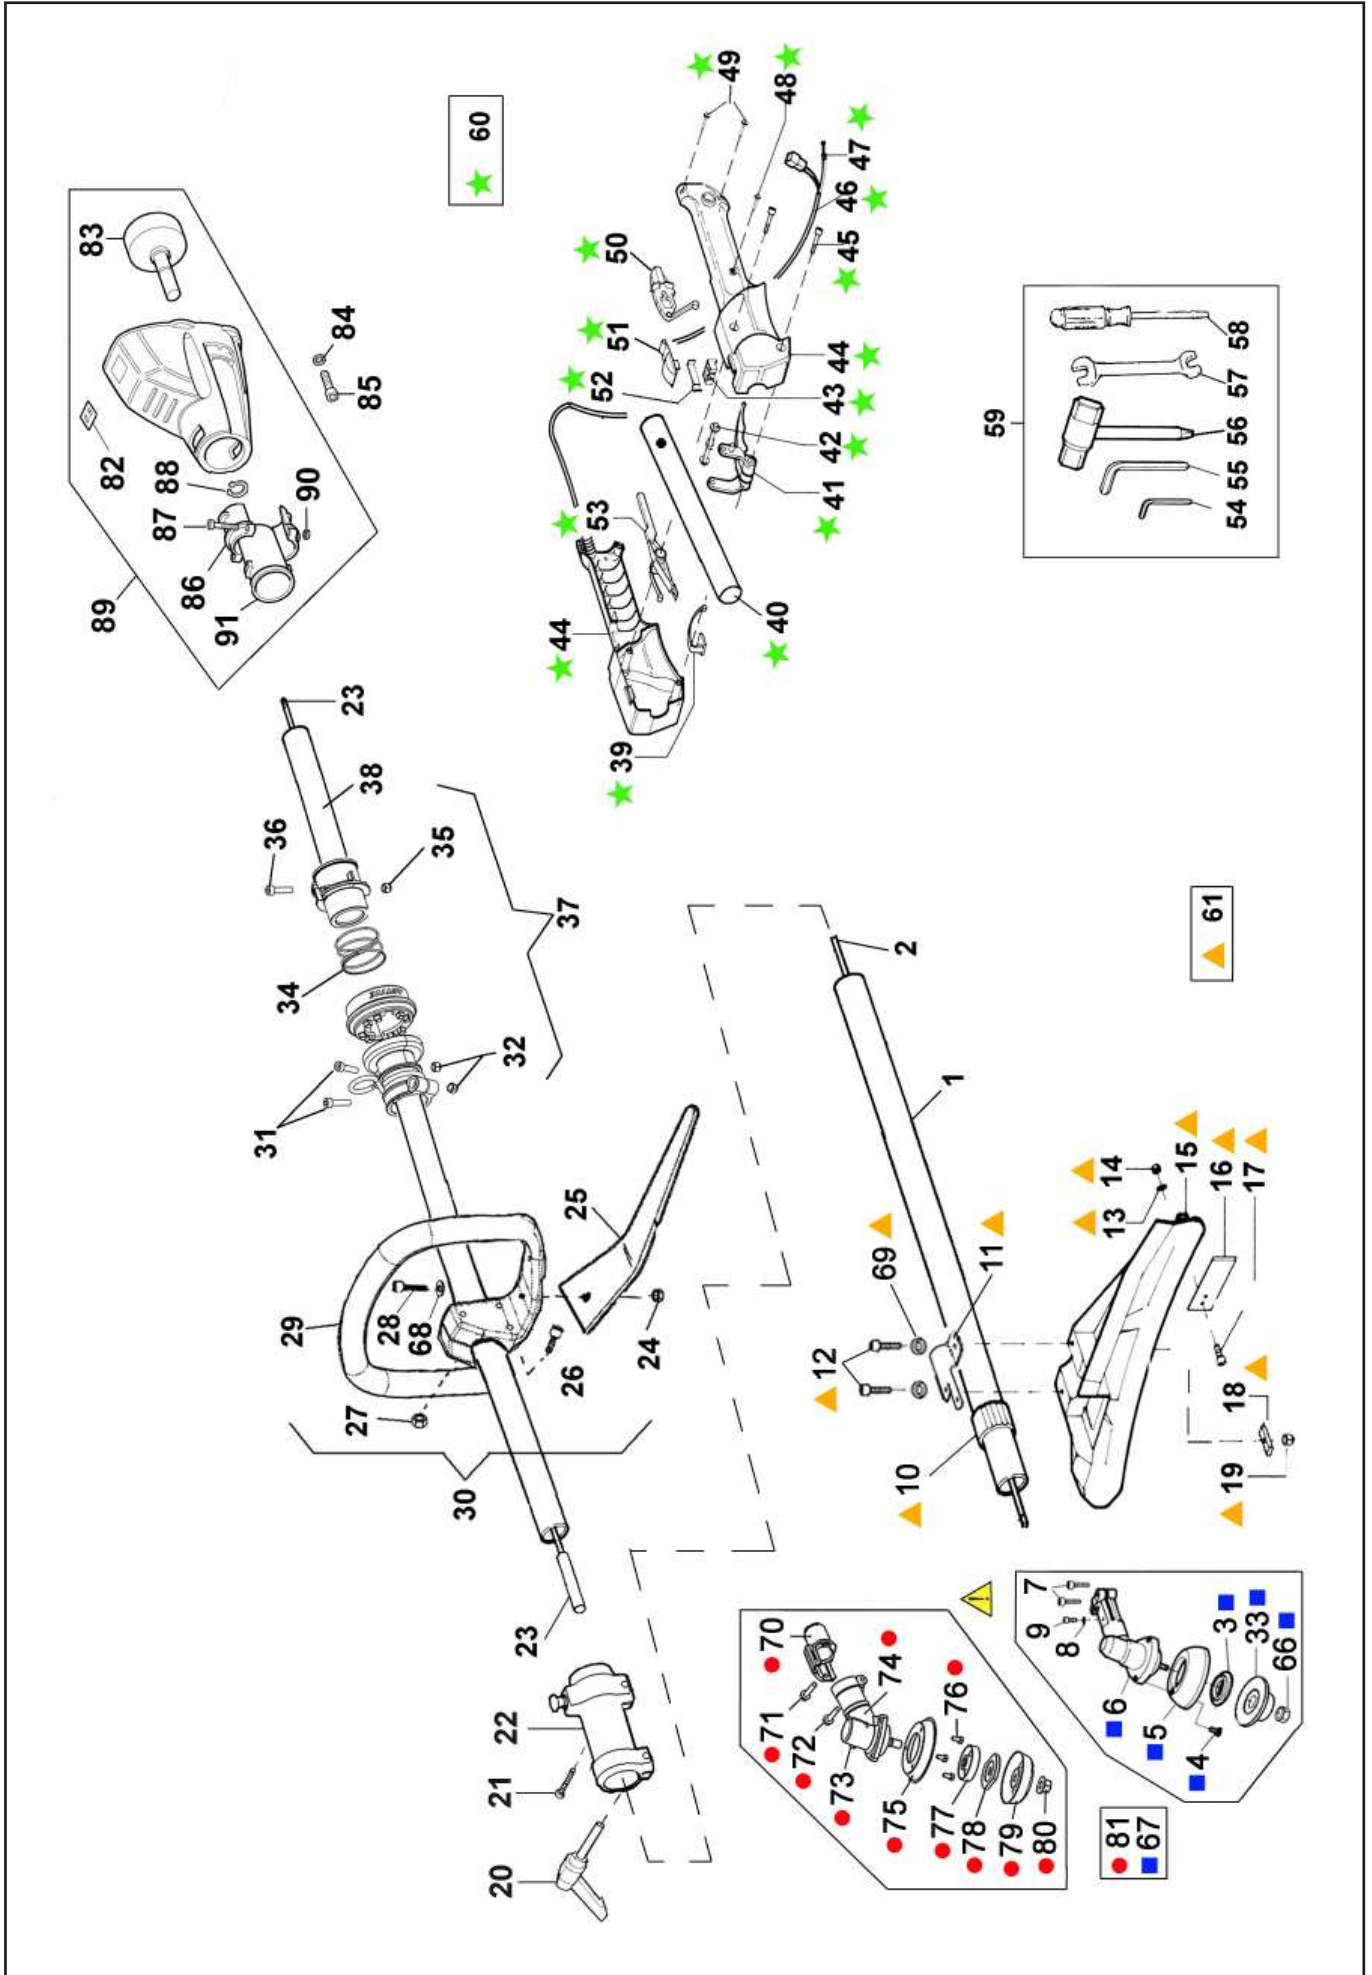

Trasmissione - Transmission EVOLUTION 25 4T

Trasmissione - Transmission EVOLUTION 25 4T