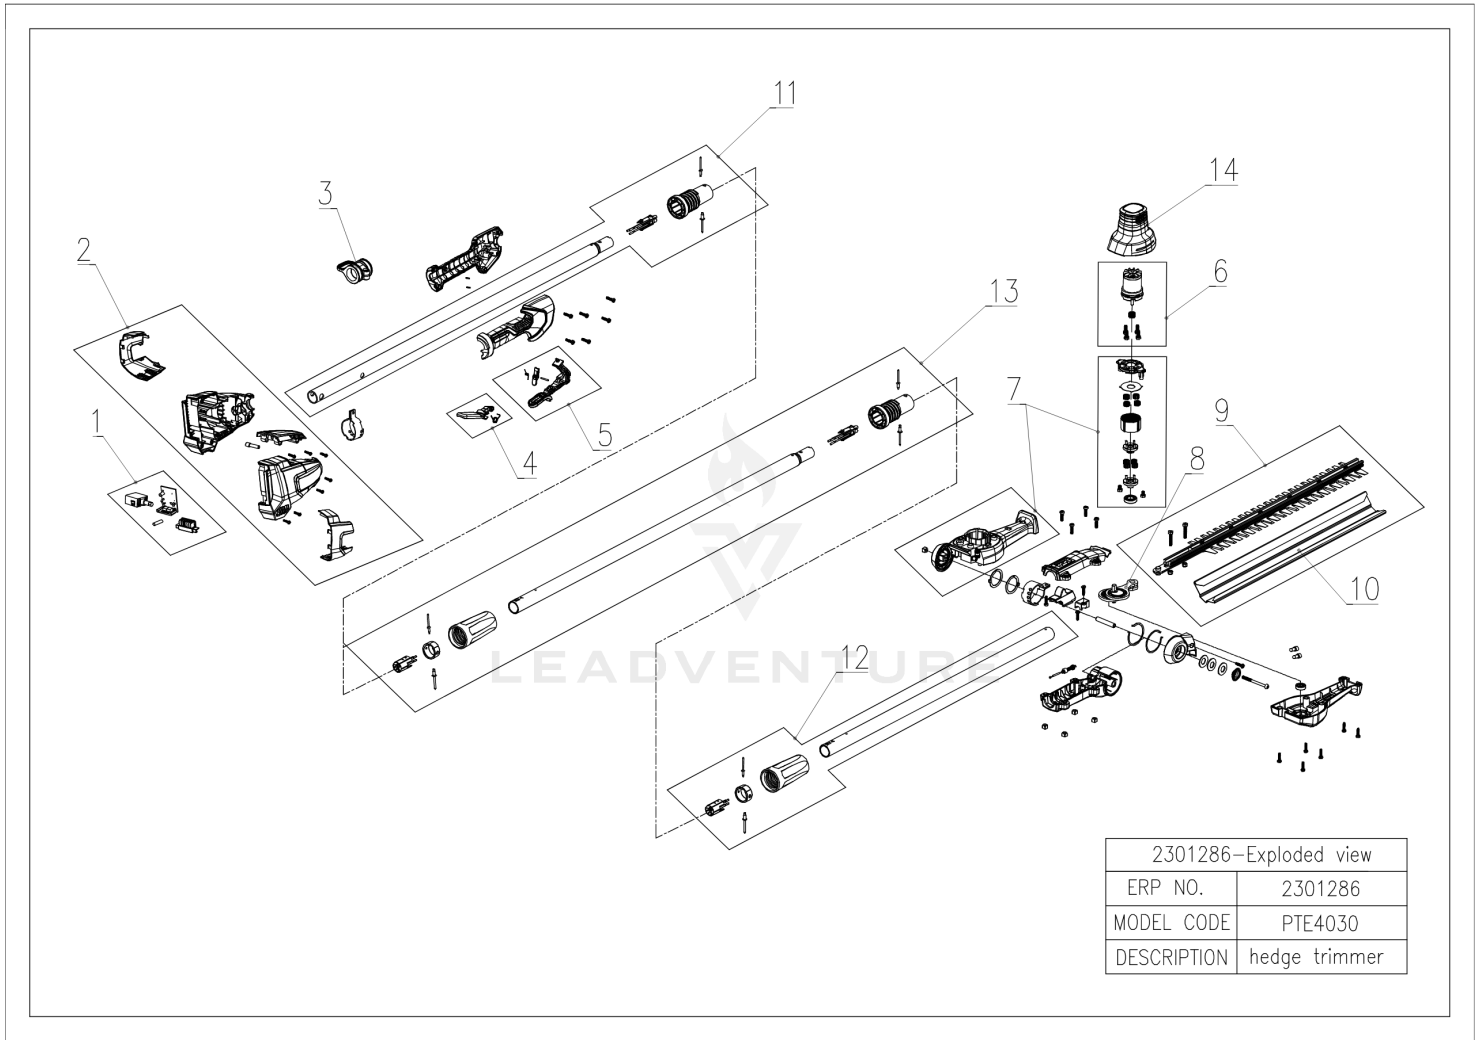

48V Pole Hedge Trimmer 48PH
2301286

TABLE OF CONTENTS

2301286-Exploded view	3
-----------------------------	---

2301286-Exploded view

2301286-Exploded view	
ERP NO.	2301286
MODEL CODE	PTE4030
DESCRIPTION	hedge trimmer

Rendered by LeadVenture, Inc.

2301286-Exploded view

Ref Number	Part Number	Part Description	Context Notes	Quantity
1	R0103852-00	PCBA (Hedge Trimmer)		1
2	R0103853-00	Housing assembly		1
3	RA311062461	Straps buckle assembly		1
4	R0101875-00	Lock-out Assembly□main□		1
5	R0101876-00	Switch trigger		1
6	R0102716-00	Motor Assembly		1
7	R0103256-00	Gearbox Assembly		1
8	R0103257-00	Eccentric Block Assembly		1
9	R0103854-00	Blade/Bar Assembly		1
10	R0101417-00	Blade Sleeve		1
11	R0103890-00	Lower Rod/Lower Pipe Assembly		1
12	R0103891-00	Upper Rod/Upper Pipe Assembly		1
13	R0103892-00	Middle Pipe Assembly		1
14	R0103893-00	Upper Cover		