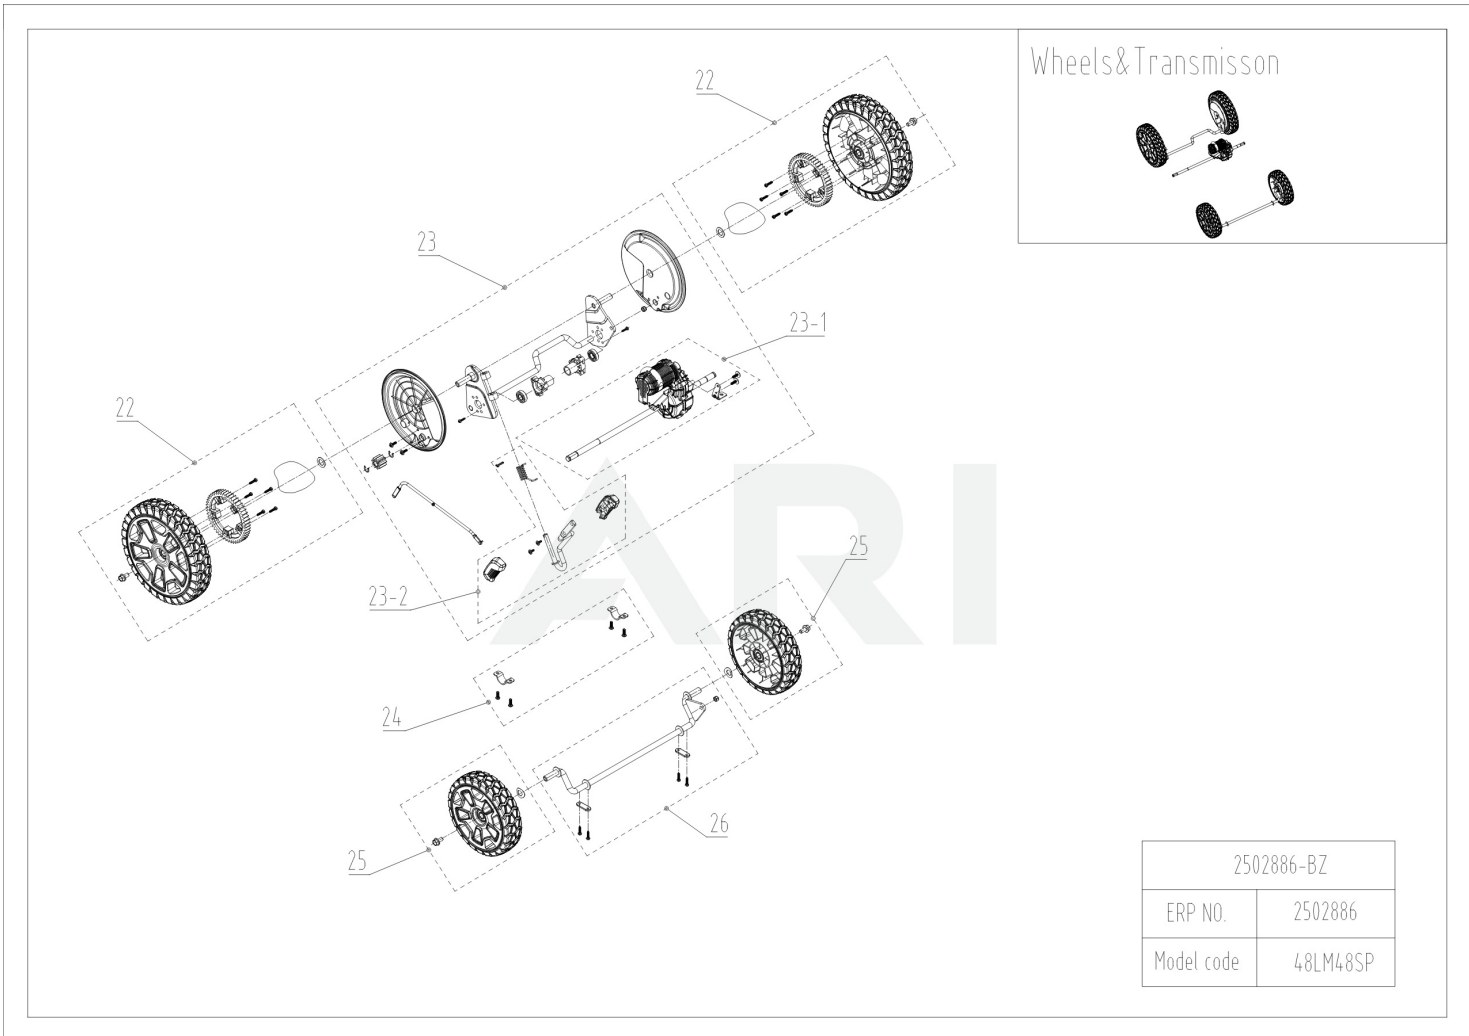

05 Wheels Transmission

Rendered by ARI Network Services, Inc.

05 Wheels Transmission

Ref Number	Part Number	Part Description	Context Notes	Quantity
22	R0101933-00	10" wheel assembly	SET	2
23	R0101934-00	Self-propelled reducer assembly	SET	1
23.1	R0101935-00	Gear Reducer Assembly	SET	1
23.2	R0101936-00	Height Adjustment Lever Assembly	SET	1
24	R0101937-00	Retaining Plate Assembly	SET	1
25	R0101938-00	8" wheel assembly	SET	2
26	R0101939-00	Front Wheel Axle assembly	SET	1