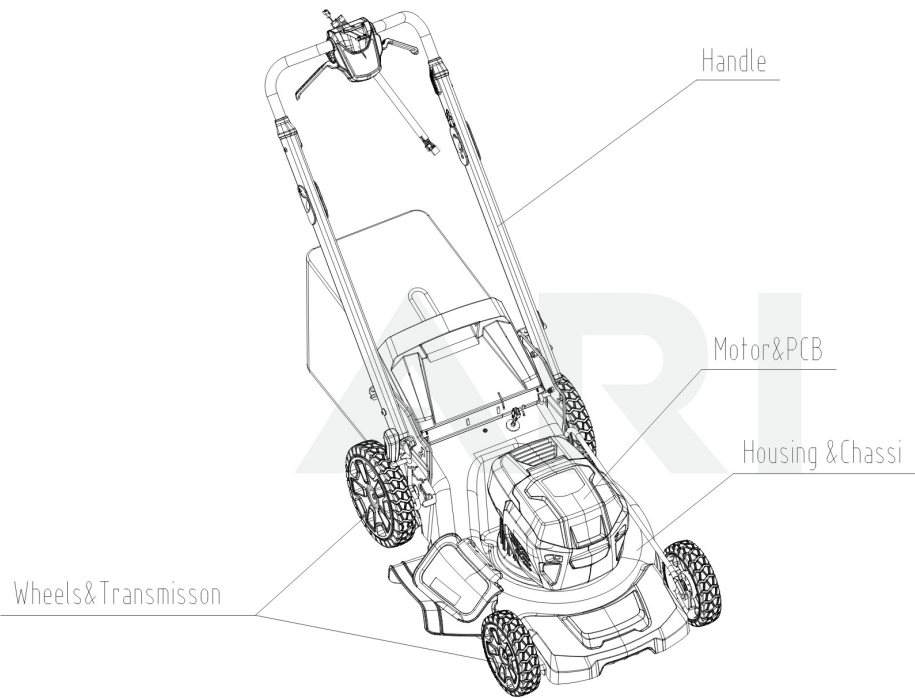

01 Overview

2502886-BZ	
ERP NO.	2502886
Model code	48LM48SP

Rendered by ARI Network Services, Inc.