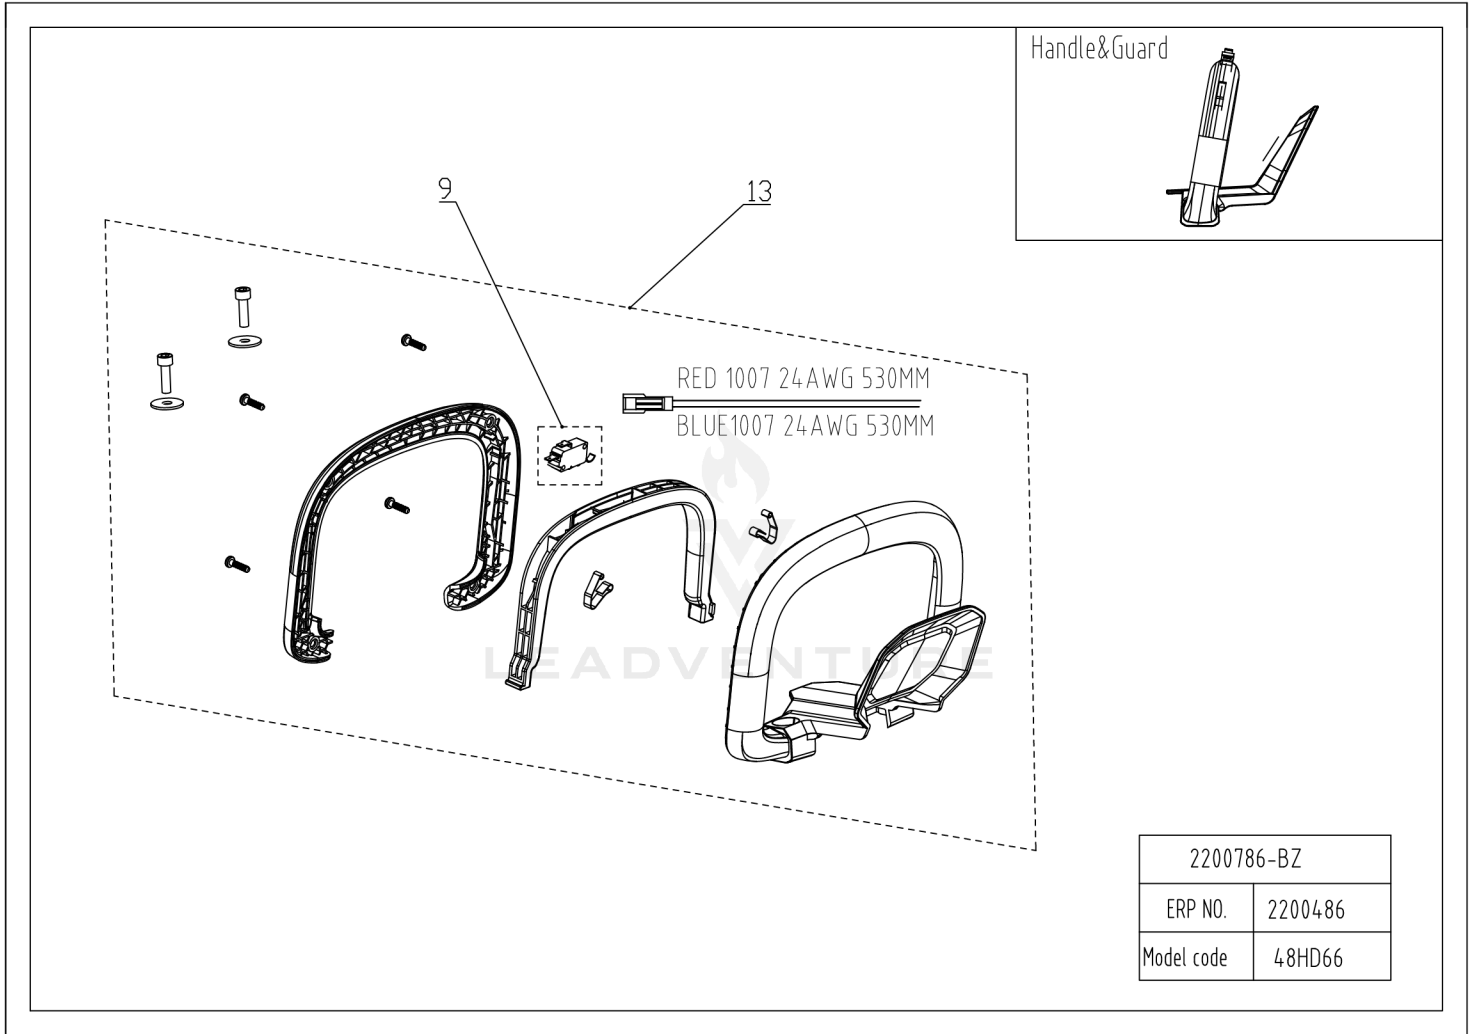

48V Hedge Trimmer 48HD66 2200786

TABLE OF CONTENTS

01 Overview	3
02 Handle & Guard	5
03 Housing	7
04 Motor & PCB	9
05 Blade	11

01 Overview

2200786-BZ	
ERP NO.	2200786
Model code	48HD66

Rendered by LeadVenture, Inc.

01 Overview

Ref Number	Part Number	Part Description	Context Notes	Quantity
------------	-------------	------------------	---------------	----------

02 Handle & Guard

Rendered by LeadVenture, Inc.

02 Handle & Guard

Ref Number	Part Number	Part Description	Context Notes	Quantity
9	R0101889-00	Switch assembly	Set	1
13	R0101811-00	Auxiliary Handle Assembly	Set	1

03 Housing

Rendered by LeadVenture, Inc.

03 Housing

Ref Number	Part Number	Part Description	Context Notes	Quantity
1	R0101881-00	Handle assembly spare part	Set	1
2	R0101882-00	Switch trigger assembly spare part	Set	1
3	R0101883-00	Lockout Push Button	Set	1
4	R0101884-00	Pivot Head Button assembly	Set	1
5	R0101885-00	Upper Cover assembly	Set	1
6	R0101886-00	Housing Assembly	Set	1

05 Blade

Rendered by LeadVenture, Inc.

05 Blade

Ref Number	Part Number	Part Description	Context Notes	Quantity
14	R0101809-00	Gearbox Assembly	Set	1
15	R0101891-00	Gear Assembly	Set	1
16	R0101892-00	Gearbox Cover Assembly	Set	1
17	R0101812-00	Blade/Bar Assembly	Set	1
18	R0101813-00	Blade Sleeve	Set	1