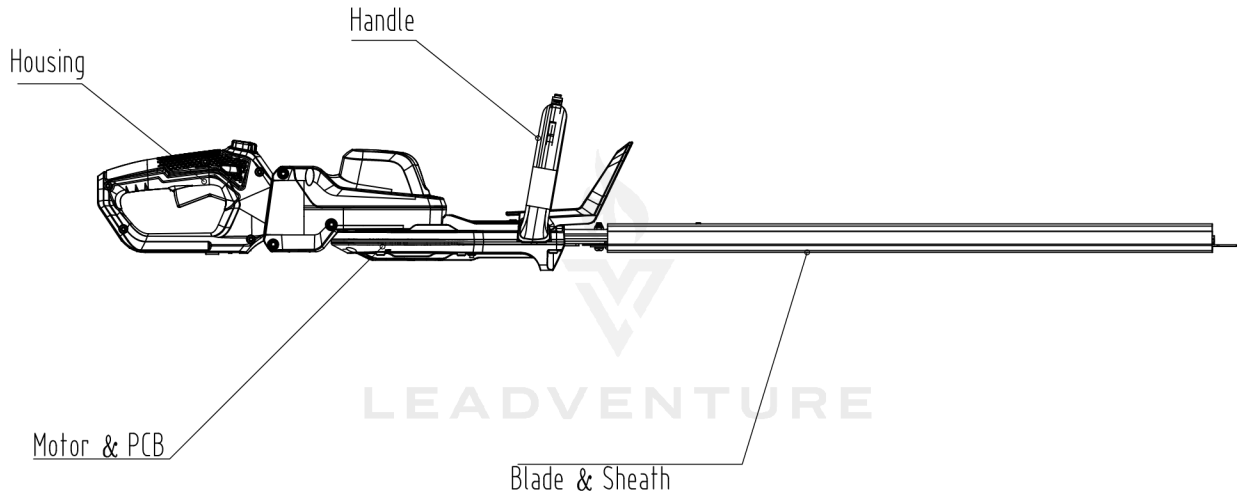

48V Hedge Trimmer 48HD66 2200786

TABLE OF CONTENTS

01 Overview	3
02 Handle & Guard	5
03 Housing	7
04 Motor & PCB	9
05 Blade	11

01 Overview

2200786-BZ	
ERP NO.	2200786
Model code	48HD66

Rendered by LeadVenture, Inc.