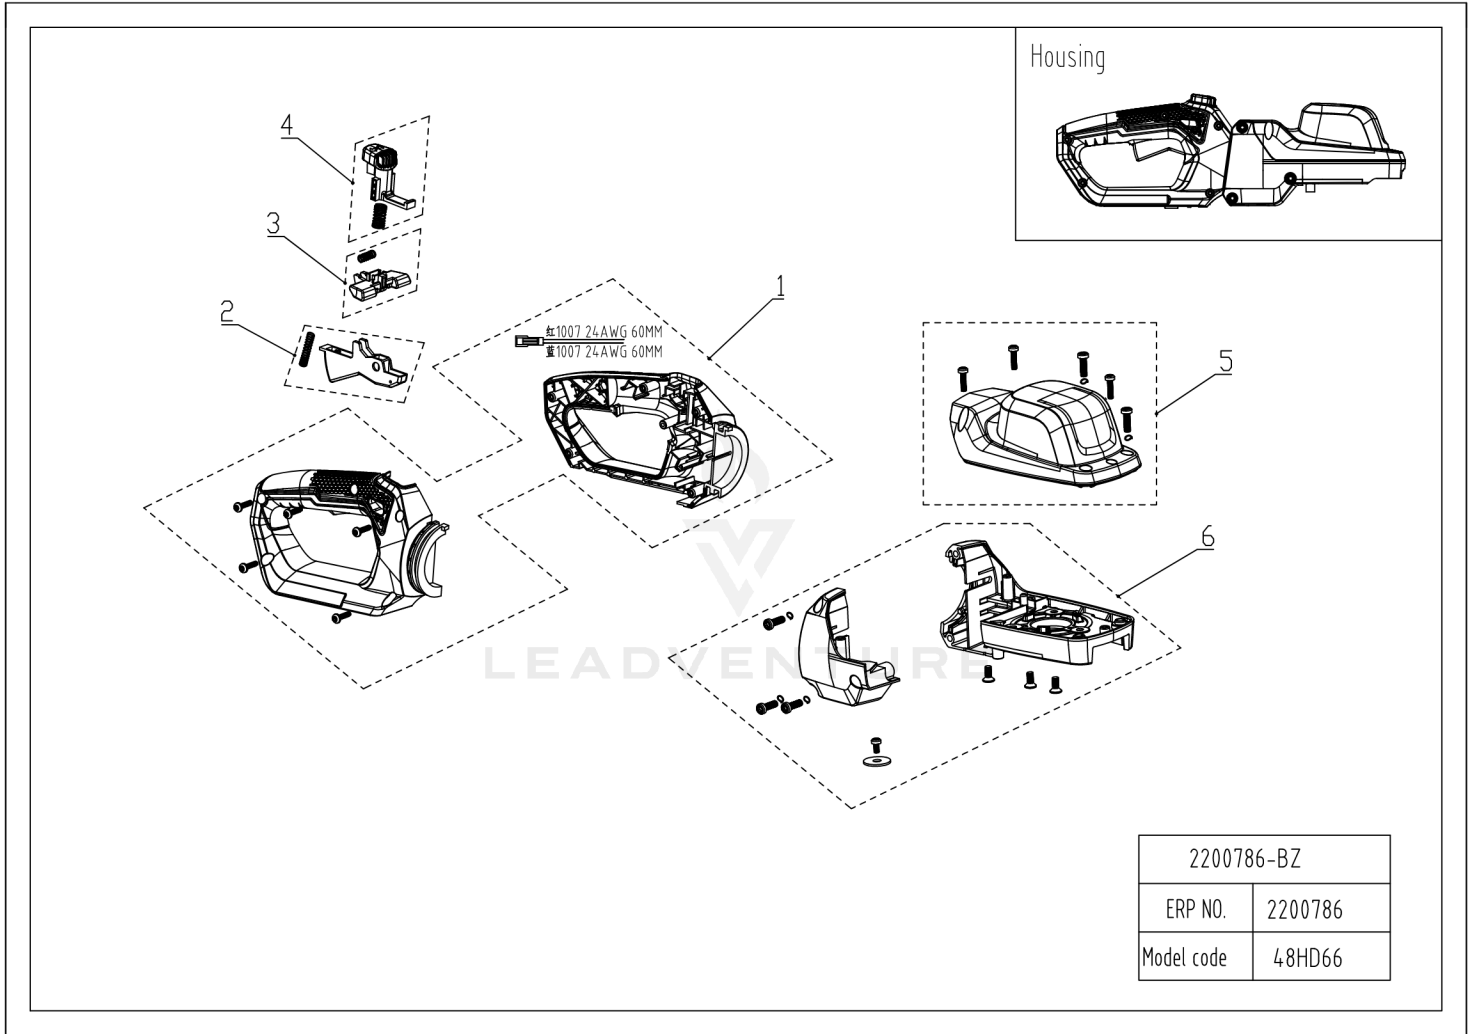

01 Overview

Ref Number	Part Number	Part Description	Context Notes	Quantity
------------	-------------	------------------	---------------	----------

02 Handle & Guard

Rendered by LeadVenture, Inc.

02 Handle & Guard

Ref Number	Part Number	Part Description	Context Notes	Quantity
9	R0101889-00	Switch assembly	Set	1
13	R0101811-00	Auxiliary Handle Assembly	Set	1

03 Housing

Rendered by LeadVenture, Inc.

03 Housing

Ref Number	Part Number	Part Description	Context Notes	Quantity
1	R0101881-00	Handle assembly spare part	Set	1
2	R0101882-00	Switch trigger assembly spare part	Set	1
3	R0101883-00	Lockout Push Button	Set	1
4	R0101884-00	Pivot Head Button assembly	Set	1
5	R0101885-00	Upper Cover assembly	Set	1
6	R0101886-00	Housing Assembly	Set	1

04 Motor & PCB

Rendered by LeadVenture, Inc.

04 Motor & PCB

Ref Number	Part Number	Part Description	Context Notes	Quantity
7	R0101887-00	Terminal assembly	Set	1
8	R0101888-00	Basic Micro Switch assembly	Set	1
9	R0101889-00	Switch assembly	Set	1
10	R0101890-00	Motor assembly spare part	Set	1
11	R0100644-00	Fan spare part	Set	1
12	R0101810-00	PCB assembly spare part	Set	1

05 Blade

Rendered by LeadVenture, Inc.

05 Blade

Ref Number	Part Number	Part Description	Context Notes	Quantity
14	R0101809-00	Gearbox Assembly	Set	1
15	R0101891-00	Gear Assembly	Set	1
16	R0101892-00	Gearbox Cover Assembly	Set	1
17	R0101812-00	Blade/Bar Assembly	Set	1
18	R0101813-00	Blade Sleeve	Set	1